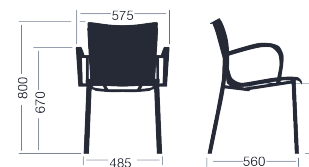

TALKY

enea

BY Josep Llusçà

Structures

- Round steel tube Ø18x2mm round tube in coldrolled steel.
- Welding: Semi-automatically in arc robot with gas control and steel strip.

Certificates

UNE 11010/11011/11012/11013:1989
ensayo 5 (actual 3)
Strict public assessment.

Finishes

- Structure lacquered or chromed.
- Shell in polypropylene or 2D wood.
- Seat in upholstery.
- Back in upholstery.

Measures

Accessories

Leg linking
device

Transport
trolley 6
units

Writing
tablet
left/right