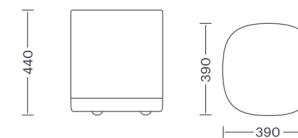

BY Estudi Manel Molina

Structures

- Injected aluminium base L-2630 UNE 38-263.
- Inside upholstered in polyurethane, exterior in polyester.

Certificates

UNE-EN 16139:2013 (Level L2, extreme use).

Measures

Accessories