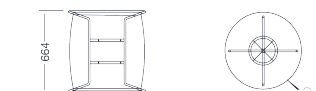

OH!

enea

BY Gabriel Teixidó

Structures

- Round steel tube $\varnothing 18 \times 2$ mm and 14×2 mm in cold laminate.
- Semi-automatic welding in arc robot with gas control and steel strip.

Certificates

UNE-EN 15373:2007
Strict public assessment 3.

Finishes

- Structure lacquered or chromed.
- Shell in polypropylene.
- Seat in upholstery.
- Back in upholstery.

Measures

Accessories

Felt leg pads

OH! is a friendly design concept for a lounge style seating solution, which includes a table option. Its simple and aesthetic lines, as well as its multiple finishing possibilities, help it adapt to a wide variety of both public and private surroundings. The OH!'s shell is plastic injected and the fixed or swivel metal structure can be chromed or painted. It also can be upholstered in a wide range of colours and combinations. A sled base or 4 leg swivel base is available as well as the option of upholstered seat and back pads. The family includes supplementary, occasional tables.