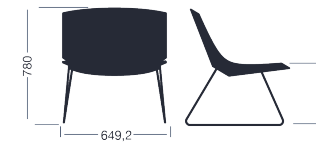

OH!

enea

BY Gabriel Teixidó

Structures

- Round steel tube $\varnothing 18 \times 2$ mm and 14×2 mm in cold laminate.
- Semi-automatic welding in arc robot with gas control and steel strip.

Certificates

UNE-EN 15373:2007
Strict public assessment 3.

Finishes

- Structure lacquered or chromed.
- Shell in polypropylene.
- Seat in upholstery.
- Back in upholstery.

Measures

Accessories

Felt leg pads

OH! is a friendly design concept for a lounge style seating solution, which includes a table option. Its simple and aesthetic lines, as well as its multiple finishing possibilities, help it adapt to a wide variety of both public and private surroundings. The OH!'s shell is plastic injected and the fixed or swivel metal structure can be chromed or painted. It also can be upholstered in a wide range of colours and combinations. A sled base or 4 leg swivel base is available as well as the option of upholstered seat and back pads. The family includes supplementary, occasional tables.