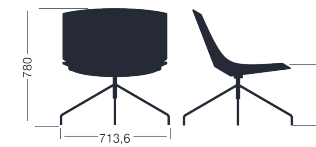

OH!

enea

BY Gabriel Teixidó

Structures

- Round steel tube $\varnothing 18 \times 2$ mm and 14×2 mm in cold laminate.
- Semi-automatic welding in arc robot with gas control and steel strip.

Certificates

UNE-EN 15373:2007
Strict public assessment 3.

Finishes

- Structure lacquered or chromed.
- Shell in polypropylene.
- Seat in upholstery.
- Back in upholstery.

Measures

Accessories

Felt leg pads

OH! is a friendly design concept for a lounge style seating solution, which includes a table option. Its simple and aesthetic lines, as well as its multiple finishing possibilities, help it adapt to a wide variety of both public and private surroundings. The OH!'s shell is plastic injected and the fixed or swivel metal structure can be chromed or painted. It also can be upholstered in a wide range of colours and combinations. A sled base or 4 leg swivel base is available as well as the option of upholstered seat and back pads. The family includes supplementary, occasional tables.