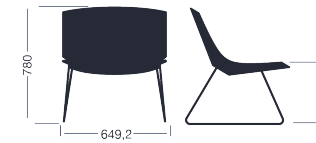

OH!

enea

BY Gabriel Teixidó

Structures

- Round steel tube $\varnothing 18 \times 2$ mm and 14×2 mm in cold laminate.
- Semi-automatic welding in arc robot with gas control and steel strip.

Certificates

UNE-EN 15373:2007
Strict public assessment 3.

Finishes

- Structure lacquered or chromed.
- Shell in polypropylene.
- Seat in upholstery.
- Back in upholstery.

Measures

Accessories

Felt leg pads

OH! is a friendly design concept for a lounge style seating solution, which includes a table option. Its simple and aesthetic lines, as well as its multiple finishing possibilities, help it adapt to a wide variety of both public and private surroundings. The OH!'s shell is plastic injected and the fixed or swivel metal structure can be chromed or painted. It also can be upholstered in a wide range of colours and combinations. A sled base or 4 leg swivel base is available as well as the option of upholstered seat and back pads. The family includes supplementary, occasional tables.