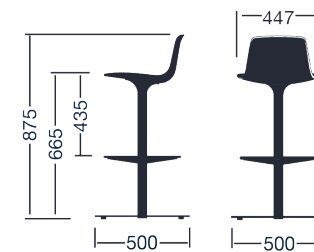

LOTTUS STOOL

enea

BY Lievore Alther Molina

The Lottus barstool is a swivel base stool available lacquered in a range of colours and also in chrome. It is available with a pedestal or a sled base.

Structures

- Round tube $\varnothing 16 \times 2 \text{mm}$ and $\varnothing 14 \times 2 \text{mm}$ and elliptical tube $32 \times 18 \times 2 \text{mm}$., in cold laminate steel.
- Arms and supports in injected aluminium L-2630 UNE 38-263.
- Semi-automatically welding in arc robot with gas control and steel strip.

Measures

Measures

Accessories

Felt leg
pads

— Stainless steel accesory in footrest

Structure

Chrome

4 Cromado