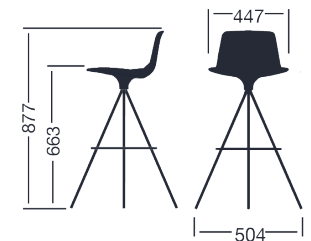

LOTTUS STOOL

enea

BY Lievore Alther Molina

The Lottus barstool is a swivel base stool available lacquered in a range of colours and also in chrome. It is available with a pedestal or a sled base.

Structures

- Round tube $\varnothing 16 \times 2 \text{mm}$ and $\varnothing 14 \times 2 \text{mm}$ and elliptical tube $32 \times 18 \times 2 \text{mm}$., in cold laminate steel.
- Arms and supports in injected aluminium L-2630 UNE 38-263.
- Semi-automatically welding in arc robot with gas control and steel strip.

Measures

Measures

Accessories

Felt leg
pads

— Stainless steel accesory in footrest

Structure

Chrome

4 Cromado