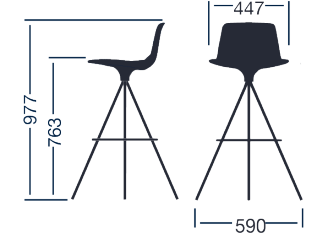

LOTTUS STOOL

enea

BY Lievore Alther Molina

The Lottus barstool is a swivel base stool available lacquered in a range of colours and also in chrome. It is available with a pedestal or a sled base.

Structures

- Round tube $\varnothing 16 \times 2 \text{mm}$ and $\varnothing 14 \times 2 \text{mm}$ and elliptical tube $32 \times 18 \times 2 \text{mm}$., in cold laminate steel.
- Arms and supports in injected aluminium L-2630 UNE 38-263.
- Semi-automatically welding in arc robot with gas control and steel strip.

Certificates

UNE-EN 15373:2007
Strict public assessment 3.

Finishes

- Structure lacquered or chromed (with chromed, lacquered or inox footrest).
- Shell in polypropylene or upholstery.
- Seat in polypropylene or upholstery.

Measures

Measures

Accessories

Felt leg
pads

— Stainless steel accesory in footrest

Structure

Chrome

4 Cromado