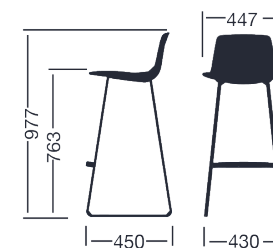

LOTTUS STOOL

enea

BY Lievore Alther Molina

The Lottus barstool is a swivel base stool available lacquered in a range of colours and also in chrome. It is available with a pedestal or a sled base.

Structures

- Round tube $\varnothing 16 \times 2 \text{mm}$ and $\varnothing 14 \times 2 \text{mm}$ and elliptical tube $32 \times 18 \times 2 \text{mm}$., in cold laminate steel.
- Arms and supports in injected aluminium L-2630 UNE 38-263.
- Semi-automatically welding in arc robot with gas control and steel strip.

Certificates

UNE-EN 15373:2007
Strict public assessment 3.

Finishes

- Structure lacquered or chromed (with chromed, lacquered or inox footrest).
- Shell in polypropylene or upholstery.
- Seat in polypropylene or upholstery.

Measures

Measures