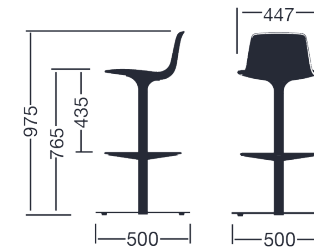

LOTTUS STOOL

enea

BY Lievore Alther Molina

The Lottus barstool is a swivel base stool available lacquered in a range of colours and also in chrome. It is available with a pedestal or a sled base.

Structures

- Round tube $\varnothing 16 \times 2 \text{mm}$ and $\varnothing 14 \times 2 \text{mm}$ and elliptical tube $32 \times 18 \times 2 \text{mm}$., in cold laminate steel.
- Arms and supports in injected aluminium L-2630 UNE 38-263.
- Semi-automatically welding in arc robot with gas control and steel strip.

Measures

Measures

Accessories

Felt leg
pads

— Stainless steel accesory in footrest

Structure

Chrome

4 Cromado