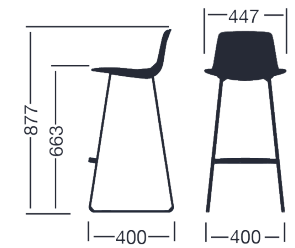

LOTTUS STOOL

enea

BY Lievore Alther Molina

The Lottus barstool is a swivel base stool available lacquered in a range of colours and also in chrome. It is available with a pedestal or a sled base.

Structures

Measures

Measures

Accessories

Felt leg
pads

— Stainless steel accesory in footrest

Structure

Chrome

4 Cromado