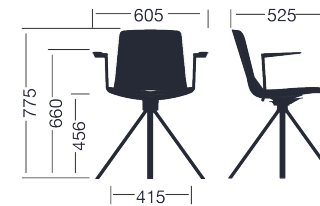

Measures

Accessories

Felt leg pads