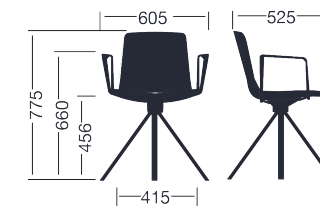

Measures

Accessories

Felt leg pads