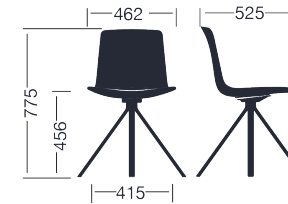

Measures

Accessories

Felt leg pads