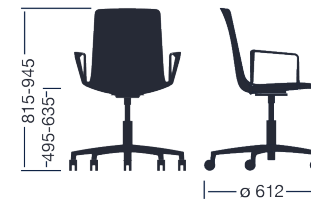

Measures

Accessories

- Chrome wheels