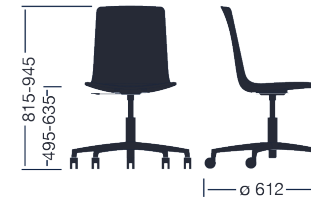

Measures

Accessories

- Chrome wheels