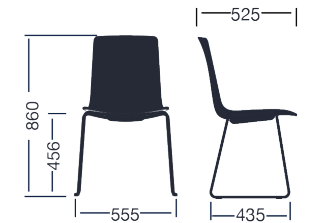

Certificates

UNE-EN 15373:2007
Strict public assessment 3.
UNE-EN 16319:2013. 11012/11013:
1989.
ANSI BIFMA X 5.1

Finishes

- Structure lacquered or chromed (with arms in lacquered/chromed steel, polypropylene and polished or lacquered aluminium).
- Shell in polypropylene, 2D wood or upholstery.
- Seat in polypropylene or upholstery.

Measures

Measures

Accessories

Felt leg
pads

Transport
trolley 6
units

Writing
tablet
left/right

— Chrome wheels

— Stacking and storage trolley 12
units