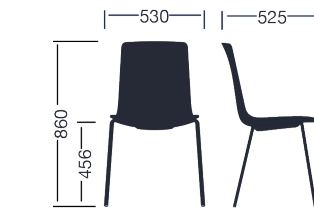

Structures

- Round tube $\varnothing 16 \times 2 \text{mm}$ and elliptical tube $32 \times 18 \times 2 \text{mm}$., in cold laminate steel.
- Arms and supports in injected aluminium L-2630 UNE 38-263.
- Semi-automatically welding in arc robot with gas control and steel strip.

Measures

Measures

Accessories

Felt leg
pads

Transport
trolley 6
units

Writing
tablet
left/right

— Chrome wheels

— Stacking and storage trolley 12
units