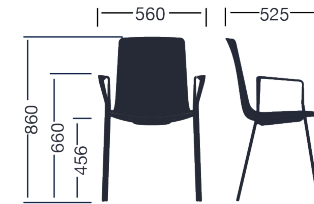

Structures

- Round tube $\varnothing 16 \times 2 \text{mm}$ and elliptical tube $32 \times 18 \times 2 \text{mm}$., in cold laminate steel.
- Arms and supports in injected aluminium L-2630 UNE 38-263.
- Semi-automatically welding in arc robot with gas control and steel strip.

Measures

Measures

Accessories

Felt leg
pads

Transport
trolley 6
units

Writing
tablet
left/right

— Chrome wheels

— Stacking and storage trolley 12
units