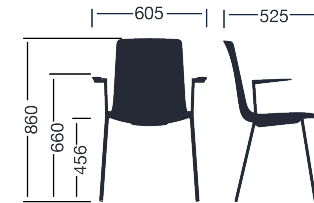

Structures

- Round tube $\varnothing 16 \times 2 \text{mm}$ and elliptical tube $32 \times 18 \times 2 \text{mm}$., in cold laminate steel.
- Arms and supports in injected aluminium L-2630 UNE 38-263.
- Semi-automatically welding in arc robot with gas control and steel strip.

Measures

Measures

Accessories

Felt leg
pads

Transport
trolley 6
units

Writing
tablet
left/right

— Chrome wheels

— Stacking and storage trolley 12
units