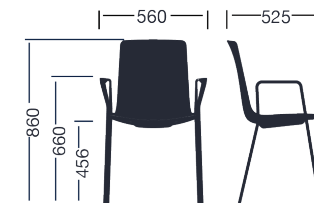

Structures

- Round tube $\varnothing 16 \times 2 \text{mm}$ and elliptical tube $32 \times 18 \times 2 \text{mm}$., in cold laminate steel.
- Arms and supports in injected aluminium L-2630 UNE 38-263.
- Semi-automatically welding in arc robot with gas control and steel strip.

Measures

Measures

Accessories

Felt leg
pads

Transport
trolley 6
units

Writing
tablet
left/right

— Chrome wheels

— Stacking and storage trolley 12
units