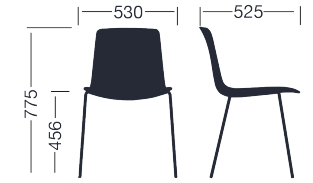

Certificates

UNE-EN 15373:2007
Strict public assessment 3.
UNE-EN 16319:2013. 11012/11013:
1989.
ANSI BIFMA X 5.1

Finishes

- Structure lacquered or chromed (with arms in lacquered steel, polypropylene and polished or lacquered aluminium).
- Shell in polypropylene, 2D wood, 3D wood or upholstery.
- Seat in polypropylene or upholstery.

Measures

Measures

Accessories

Felt leg
pads

Transport
trolley 6
units

Writing
tablet
left/right

- Chrome wheels
- Linking device with arms
- Stacking and storage trolley 12 units
- Underseat linking device without arms