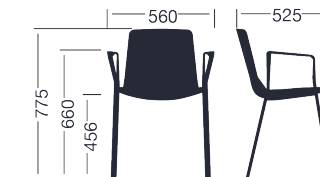

Structures

- Round tube $\varnothing 16 \times 2 \text{mm}$ and $\varnothing 14 \times 2 \text{mm}$ and elliptical tube $32 \times 18 \times 2 \text{mm}$., in cold laminate steel.
- Arms and supports in injected aluminium L-2630 UNE 38-263.
- Semi-automatically welding in arc robot with gas control and steel strip.

Measures

Measures

Accessories

Felt leg
pads

Transport
trolley 6
units

Writing
tablet
left/right

- Chrome wheels
- Linking device with arms
- Stacking and storage trolley 12 units
- Underseat linking device without arms