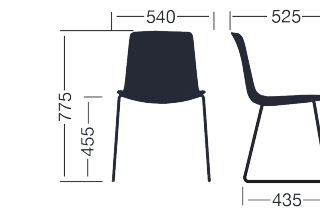

Structures

- Round tube $\varnothing 16 \times 2 \text{mm}$ and $\varnothing 14 \times 2 \text{mm}$ and elliptical tube $32 \times 18 \times 2 \text{mm}$., in cold laminate steel.
- Arms and supports in injected aluminium L-2630 UNE 38-263.
- Semi-automatically welding in arc robot with gas control and steel strip.

Measures

Measures

Accessories

Felt leg
pads

Transport
trolley 6
units

Writing
tablet
left/right

- Chrome wheels
- Linking device with arms
- Stacking and storage trolley 12 units
- Underseat linking device without arms