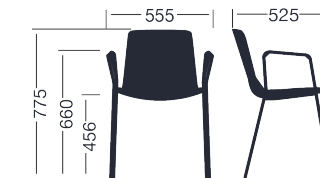

Structures

- Round tube $\varnothing 16 \times 2 \text{mm}$ and $\varnothing 14 \times 2 \text{mm}$ and elliptical tube $32 \times 18 \times 2 \text{mm}$., in cold laminate steel.
- Arms and supports in injected aluminium L-2630 UNE 38-263.
- Semi-automatically welding in arc robot with gas control and steel strip.

Measures

Measures

Accessories

Felt leg
pads

Transport
trolley 6
units

Writing
tablet
left/right

- Chrome wheels
- Linking device with arms
- Stacking and storage trolley 12 units
- Underseat linking device without arms