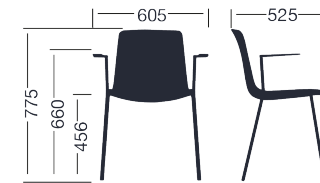

Structures

- Round tube $\varnothing 16 \times 2 \text{mm}$ and $\varnothing 14 \times 2 \text{mm}$ and elliptical tube $32 \times 18 \times 2 \text{mm}$., in cold laminate steel.
- Arms and supports in injected aluminium L-2630 UNE 38-263.
- Semi-automatically welding in arc robot with gas control and steel strip.

Measures

Measures

Accessories

Felt leg
pads

Transport
trolley 6
units

Writing
tablet
left/right

- Chrome wheels
- Linking device with arms
- Stacking and storage trolley 12 units
- Underseat linking device without arms