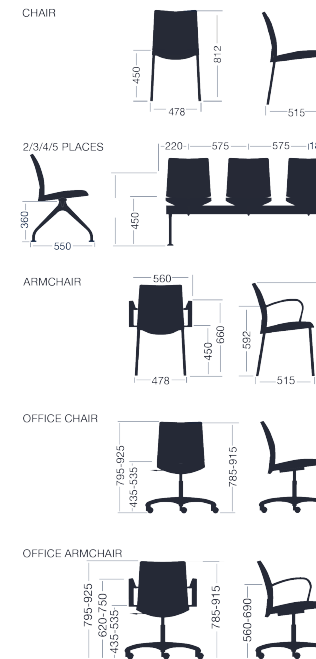

BY Josep Llusçà

Structures

- Round tube $\varnothing 18 \times 2 \text{mm}$, in cold laminate steel.
- PA.6 polyamide arms with fibre glass.
- Semi-automatically welding in arc robot with gas control and steel strip.

Certificates

UNE 11010/11011/11016:1989 ensayo 5 (actual 3)
Strict public assessment.
UNE-EN 1729:1/2 2007.

Finishes

- Structure lacquered or polished (with arms in polypropylene).
- Seat in polypropylene or upholstery.
- Back in polypropylene or upholstery.

Measures

Accessories

— Numbering system

Global wisely balances ergonomics, shape and a straightforward manufacturing approach. This gives a functional, comfortable and resistant chair, perfect for busy spaces. It is durable but, when needed, its different parts can easily be replaced. The family includes seat versions with and without arms, an office and beam base, and can be personalised in all ENEA's colours and lacquer, polypropylene and upholstery finishings. An installable writing tablet is available as well as a connector option.