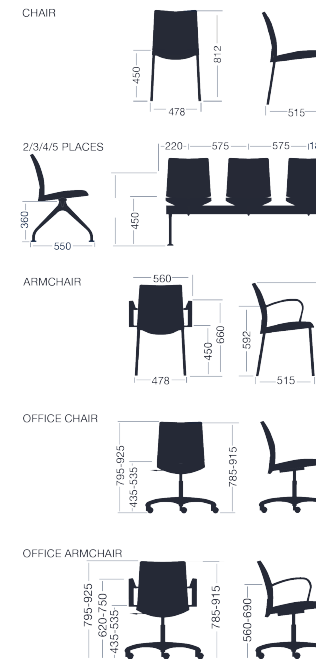

BY Josep Llusçà

Structures

- Round tube $\varnothing 18 \times 2 \text{mm}$, in cold laminate steel.
- PA.6 polyamide arms with fibre glass.
- Semi-automatically welding in arc robot with gas control and steel strip.

Certificates

UNE 11010/11011/11016:1989 ensayo 5 (actual 3)
 Strict public assessment.
 UNE-EN 1729:1/2 2007.

Finishes

- Structure lacquered or polished (with arms in polypropylene).
- Seat in polypropylene or upholstery.
- Back in polypropylene or upholstery.

Measures

Accessories

Felt leg pads

Transport trolley 6 units

Under seat linking device

Writing tablet left/right

— Numbering system

Global wisely balances ergonomics, shape and a straightforward manufacturing approach. This gives a functional, comfortable and resistant chair, perfect for busy spaces. It is durable but, when needed, its different parts can easily be replaced. The family includes seat versions with and without arms, an office and beam base, and can be personalised in all ENEA's colours and lacquer, polypropylene and upholstery finishings. An installable writing tablet is available as well as a connector option.