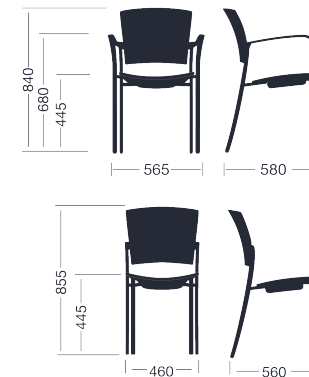

EINA CHAIR

enea

BY Josep Llusçà

The Eina chair, with its balanced and slightly curved form, is a timeless design indifferent to fashion and trends. The chairs can be connected via a linking system attached to the arms or using the front legs in the case of armless chairs. All Eina chairs can be used with a writing tablet, making them useful for classrooms, conference facilities or auditoriums.

Structures

- Oval tube $\varnothing 30 \times 20 \times 2$ mm in cold laminate steel.
- Arms and back support in injected aluminium.
- Semi-automatically welding in arc robot with gas control and steel strip.

Certificates

UNE 11010/11011/11016:1989 ensayo 5 (actual 3)
Strict public assessment.
UNE-EN 1729:1/2 2007.
ANSI BIFMA X 5.1

Finishes

- Structure lacquered or chromed (with arms in polished aluminium).
- Seat in polypropylene or upholstery.
- Back in polypropylene or upholstery.

Measures

Accessories

Arm link

Felt leg pads

Leg linking device

Stackable chair

Transport trolley 6 units

Writing tablet left/right