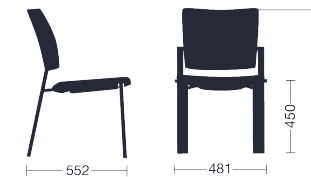

Measures

Accessories

— Chrome wheels

The Bio chair is a simple, upright and neutral model based on a tubular steel structure with perfectly integrates with the seat and backrest in both the short and longer versions. The chair is very light, and stackable and also comes in a version with a higher backrest – the BIO-L – which is perfect for meeting spaces.