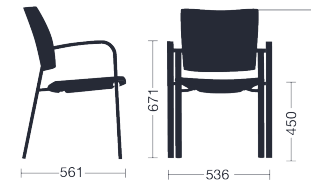

Measures

Accessories

— Chrome wheels

The Bio chair is a simple, upright and neutral model based on a tubular steel structure with perfectly integrates with the seat and backrest in both the short and longer versions. The chair is very light, and stackable and also comes in a version with a higher backrest – the BIO-L – which is perfect for meeting spaces.