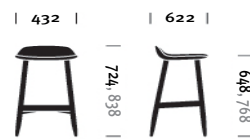

Crosshatch Stool