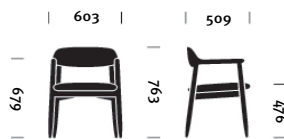

Crosshatch Side Chair