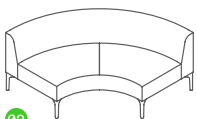

SYM3NA
symbol 3 seater no arms
metric (mm)
W1530 D690 H685 Seat 410
imperial (in)
W60 D27 H27 Seat 16

SYM3RA
symbol 3 seater right arm
metric (mm)
W1710 D690 H685 Seat 410
imperial (in)
W67.5 D27 H27 Seat 16

SYM3LA
symbol 3 seater left arm
metric (mm)
W1710 D690 H685 Seat 410
imperial (in)
W67.5 D27 H27 Seat 16

SYM32A
symbol 3 seater 2 arms
metric (mm)
W1890 D690 H685 Seat 410
imperial (in)
W74.5 D27 H27 Seat 16