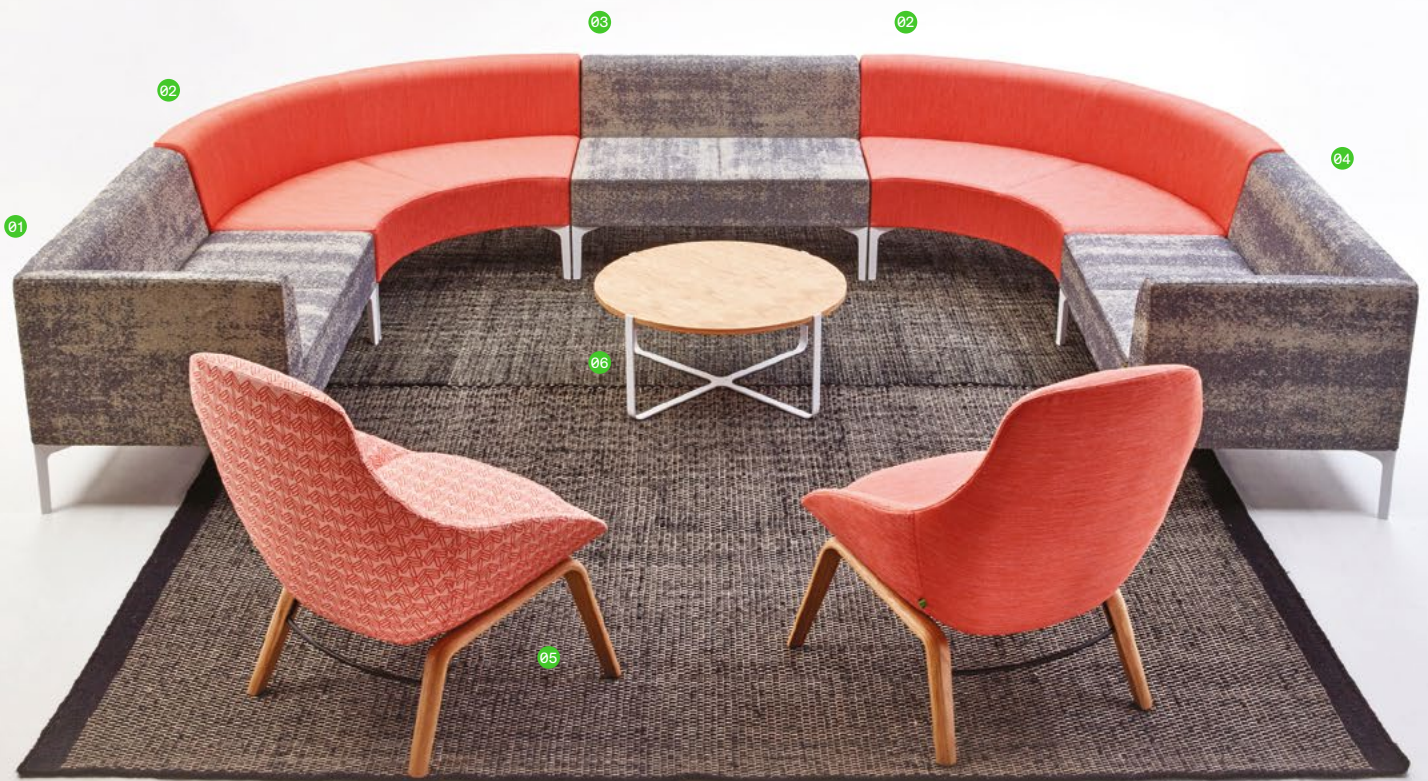

symbol

Modular Seating

Design

The Symbol seating range has a paired down aesthetic, designed to feel like part of the architecture and provide building blocks for furniture landscapes. Symbol has a firm upright sit and compact dimensions, perfect for modern commercial environments where the product must look after itself and space is a premium.

Available with 4 different leg options as standard and naughtone's wide fabric selection, Symbol is the perfect base for a commercial furniture plan.

Technical

Symbol is constructed with a wooden frame and high quality foams, then upholstered in the highest quality fabrics. The different leg options are made from steel finished with a tough powder coat colour and the wooden legs are made from solid oak and solid walnut with a matt lacquered finish.

*All dimensions quoted are rounded to the nearest 5mm or nearest 1/2 inch.

Sizes

SYM1ST
symbol single stool
metric (mm)
W510 D510 H410 Seat 410
imperial (in)
W20 D20 H16 Seat 16

SYM1NA
symbol chair no arms
metric (mm)
W510 D690 H685 Seat 410
imperial (in)
W20 D27 H27 Seat 16