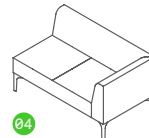

04 **SYM2LA**
symbol 2 seater left arm
metric (mm)
W1200 D690 H685 Seat 410
imperial (in)
W47 D27 H27 Seat 16