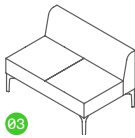

*All dimensions quoted are rounded to the nearest 5mm or nearest 1/2 inch.

Sizes

SYM1ST
symbol single stool
metric (mm)
W510 D510 H410 Seat 410
imperial (in)
W20 D20 H16 Seat 16

SYM1NA
symbol chair no arms
metric (mm)
W510 D690 H685 Seat 410
imperial (in)
W20 D27 H27 Seat 16

SYM11A
symbol corner chair one arm
metric (mm)
W690 D690 H685 Seat 410
imperial (in)
W27 D27 H27 Seat 16

SYM12A
symbol chair 2 arms
metric (mm)
W870 D690 H685 Seat 410
imperial (in)
W34.5 D27 H27 Seat 16

SYM2BEN
symbol 2 seat bench
metric (mm)
W1020 D510 H410 Seat 410
imperial (in)
W40 D20 H16 Seat 16

03 **SYM2NA**
symbol 2 seater no arms
metric (mm)
W1020 D690 H685 Seat 410
imperial (in)
W40 D27 H27 Seat 16