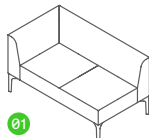

*All dimensions quoted are rounded to the nearest 5mm or nearest 1/2 inch.

Sizes

SYM1ST
symbol single stool
metric (mm)
W510 D510 H410 Seat 410
imperial (in)
W20 D20 H16 Seat 16

SYM1NA
symbol chair no arms
metric (mm)
W510 D690 H685 Seat 410
imperial (in)
W20 D27 H27 Seat 16

SYM11A
symbol corner chair one arm
metric (mm)
W690 D690 H685 Seat 410
imperial (in)
W27 D27 H27 Seat 16

SYM12A
symbol chair 2 arms
metric (mm)
W870 D690 H685 Seat 410
imperial (in)
W34.5 D27 H27 Seat 16

SYM2BEN
symbol 2 seat bench
metric (mm)
W1020 D510 H410 Seat 410
imperial (in)
W40 D20 H16 Seat 16

03 **SYM2NA**
symbol 2 seater no arms
metric (mm)
W1020 D690 H685 Seat 410
imperial (in)
W40 D27 H27 Seat 16