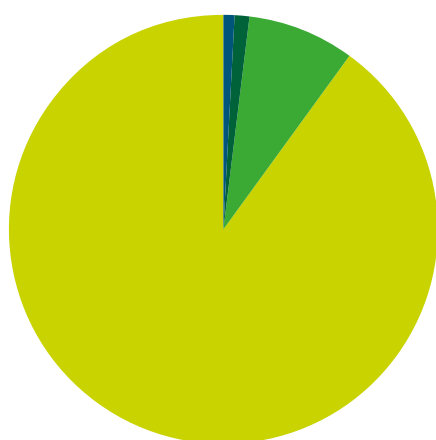

contents

- Internal frame (timber) - 82.1%
- Foam (CMHR foam) - 7.2%
- Fabric - < 1%
- Feet (polypropylene) - < 1%

support

further information for all our products can be downloaded from the website www.naughtone.com.

* where sustainable sources are quoted and a chain of custody is required by a customer - this must be indicated on the purchase order to naughtone. A chain of custody requested after an order has been placed or delivered may be difficult to recover.