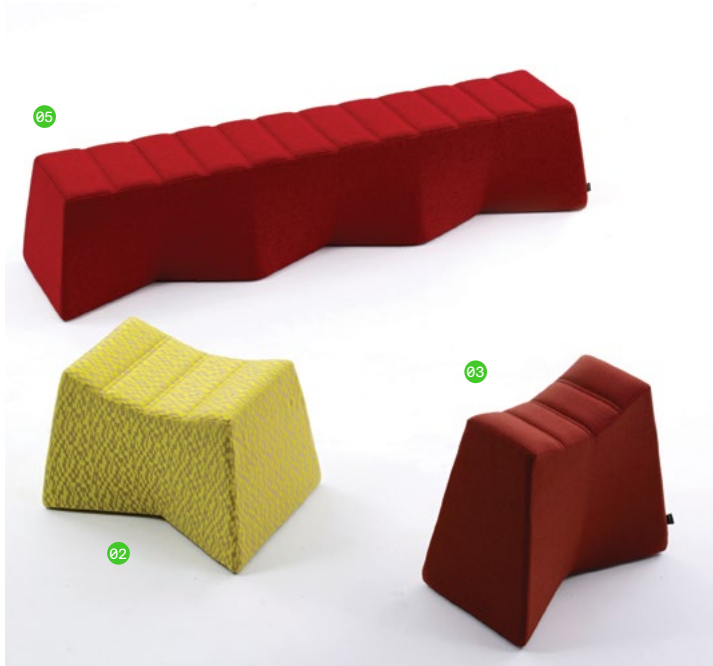

pinch

Stool

Design

The Pinch stool is one of the originals in the naughtone range and a truly versatile product.

The fully upholstered form of the Pinch stool offers a comfortable seat, whether used at a table or mingled with soft seating. It can be sat on or straddled and the Pinch stool has no obvious direction so lends itself to being scattered in a space. Use the Pinch stool as functional occasional seating and to add life to any interior space.

Technical

The Pinch stool is structured with a simple, robust wooden frame, a thin multi density foam then the upholstered cover. It has small plastic glides to protect flooring and the upholstery of the stool.

05

PINBEN
pinch bench
metric (mm)
W1900 D450 H400 Seat 400
imperial (in)
W75 D17.5 H16 Seat 16

Pinch stool designed by naughtone

general manufacture description

The pinch stool is available in a range of sizes and finishes, for the purpose of this document we have a specific example from the range:

Pinch stool

Please use the material index and the breakdown of component mass below to establish the environmental qualities of other finish options in this range.

Pinch's inner frame is constructed with cut hardwood planks and sheet material timber. CMHR foam is applied to the frame and is then fully upholstered. The pinch is supplied in a single piece and has no fixings.