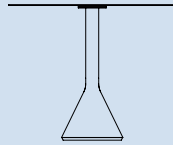

PALISSADE CONE TABLE
Ø90 x H74 cm