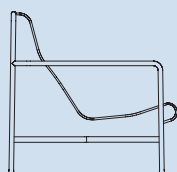

Terrazzo Table Square sky grey tabletop, red terrazzo base

Outdoor Collection Specifications

PALISSADE DINING ARMCHAIR
W63 x D66 x H80/45 cm

PALISSADE LOUNGE CHAIR HIGH
W73 x D92 x H88/38 cm

PALISSADE LOUNGE CHAIR LOW
W73 x D81 x H70/38 cm