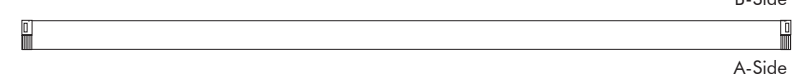

8 - Mid extra plus panel