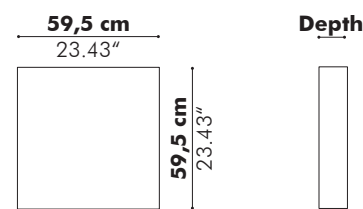

Models

Square