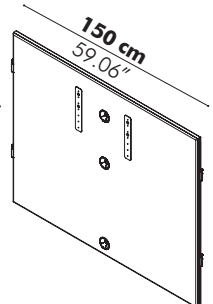

Inspiration Models

Let these inspiration models guide you when building your own BuzziVille setup. Dimensions of these predefined setups are dependent on the size of the panels you choose. All models are available in 4 heights: 120, 135, 150 & 180 cm | 47.24", 53.15", 59.06", 70.87"

Work

Panels

Height

120 cm	47.24"
135 cm	53.15"
150 cm	59.06"
180 cm	70.87"

Finishes

Height 120 cm | 47.24"
Upholstery in fabric collections CAT A, B
Height 135 cm | 53.15" or larger
Upholstery in fabric collection CAT A
(check our application overview p. 312)

Patterns