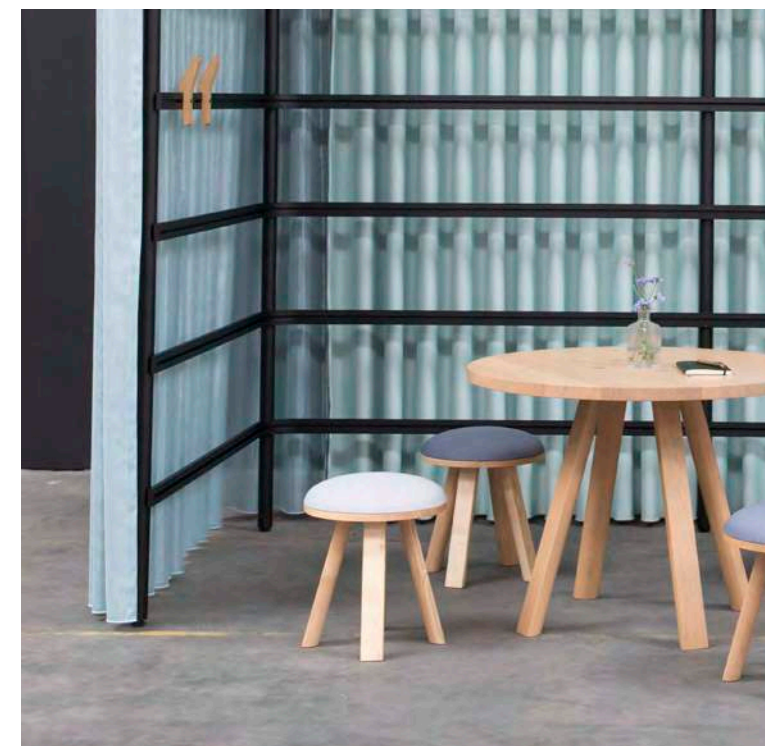

Shelves

Shelf Full

Shelf A

Shelf B

Accessories

Pinboard BuzziFelt

Hooks

Finish: Antwerp oak

Universal Mount

For display or whiteboard

Flag

Finish: Antwerp oak

Options

Electrification Unit for worktops

An electrification unit can be ordered for different regions. Each electrification unit includes a HDMI, DATA and USB module. It can be configured (by the customer) by snapping HDMI, DATA and/or USB in the grey zone.

Electrification for meeting tables

Cable entry/cutouts for electrification are optional.

Finishes

Frame

Powder coated metal in Beige Red (RAL 3012), Black Green (RAL 6012), Pastel Blue (RAL 5024), Pastel Green (RAL 6019), Light Green (RAL 6027), Signal Grey (RAL 7004), Black (RAL 9005)

Curtains

CUR A, B, C, D, E or F (check our application overview p. 338)

Worktop & Shelves

Supportive frames for worktop and shelves in same metal color as frame

Acoustics

Acoustic Principles

Acoustic Performance

How to order

Size frame (height, depth, width)
Finish frame
Curtains (CUR > collection > color)
Worktop (model, size, finish)
Shelf (model, size, finish)
Accessories (size, finish)