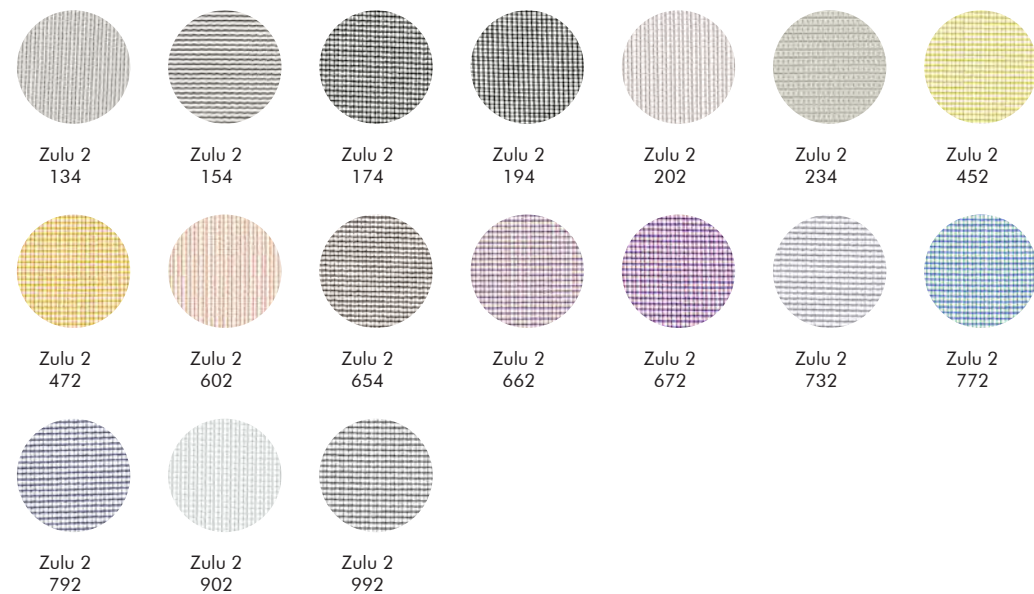

CUR C

DAWN 2
ZULU 2

Zulu 2

Composition 100 % Trevira CS
Weight App. 300 g/lin.m
Flammability EN 13 773 class 1 | BS 5867 part 2 | DIN 4102 B1 | NF P 92 507 M1 | UNI 9177 classe 1 | IMO FTP Code 2010:Part 7
Fastness to light Note 7, ISO 105-B02
Maintenance Wash at 40°C. Dripdrying

kvadrat

Drops

Composition 100 % Trevira CS
Weight App. 225 g/lin.m
Flammability EN 13 773 class 1 | BS 5867 part 2 type B | DIN 4102 B1 | NF D 92 507 M1 | UNI 9177 classe 1 | FAR 25.853 | IMO FTP Code 2010:Part 7
Fastness to light Note 6-7, ISO 105-B02
Maintenance Washable at max. 60°C. Dripdrying.

kvadrat

CUR D

DROPS
MI CASA