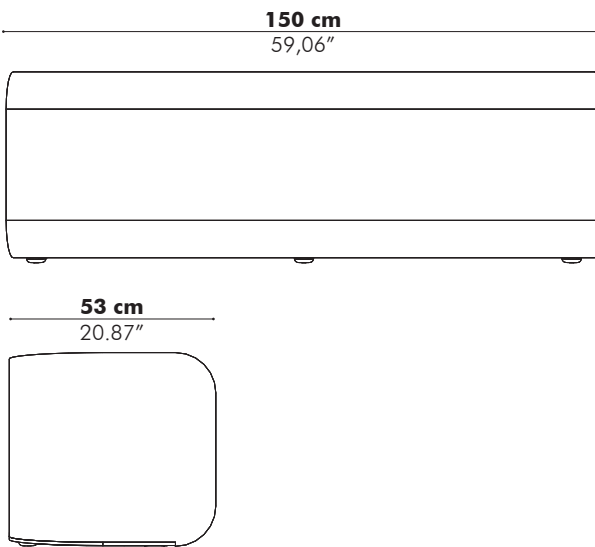

Models

Solo

Solo Large

Trio

Bottom

Antiskid

Wood

Patterns

Finishes

Upholstery in fabric collections CAT A, B, C, D, E, F (only for Dee flat)
(check our application overview p. 312)

Acoustics

Acoustic Principles

Absorption Diffusion

Acoustic Performance

Low Tones Mid Tones High Tones

How to order

Model
Bottom
Pattern
Fabric (CAT > collection > color)