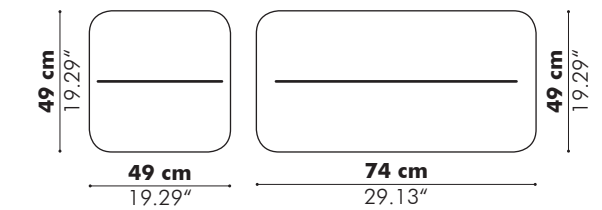

Baseplates

Finishes

Cover in BuzziFelt
Extra layer in fabric collections CAT A, B, C, D, E, F possible
(check our application overview p. 312)
Baseplate in alu color (RAL 9006) or black (RAL 9005)

Options

Bicolor