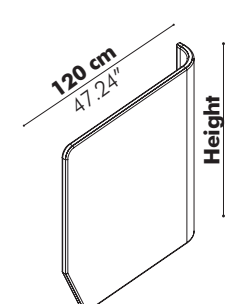

Start / Stop Right

M

L