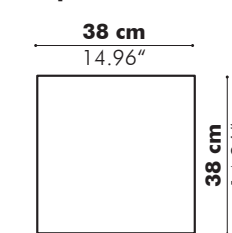

BuzziSkin Cuts

— by Sas Adriaenssens

Felt shapes with self-adhesive backing

Add more punch to your wall or surface with BuzziSkin Cuts and create a little piece of art with the different shapes in striking colors.

Models

Round

Square

Penta

Hexa

Plank

Always in set of 12 pieces

Finishes

Layer of BuzziFelt with self-adhesive backing

Mounting

Wall mounted
Self-adhesive backing
Not recommended for ceiling or horizontal applications

Acoustics

Acoustic Principles

Absorption

Acoustic Performance

Mid Tones

High Tones

How to order

Model
BuzziFelt color