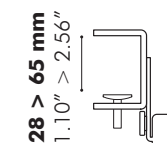

Dimensions

Finishes

Cover in BuzziFelt
Extra layer in fabric collections CAT A, B, C, D, E, F possible
(check our application overview p. 312)
BuzziFix in black (RAL 9005), white (RAL 9010) or alu color (RAL 9006)

Options

Bicolor

Acoustics

Acoustic Principles

Absorption Diffusion Attenuation

Acoustic Performance

Mid Tones High Tones

How to order

Size (W x H)
Fabric (CAT > collection > color)
Straight or Round corner
BuzziFix
Options

BuzziFix

Bold

L

L-Plus

XL

Twin**

Magnet*

Part A

Part D

Part B

Part C

* Magnet only to be used for BuzziDesk:
H ≤ 40 cm - 15.75" and W ≤ 160 cm - 62.99"
** Screws included

Thin

F L

F L-plus

F XL

U

Y L

Y L-plus

Y XL

Twin Light**

* Foot only to be used with BuzziDesk:
H ≤ 40 cm - 15.75" and W ≤ 160 cm - 62.99"
** Screws included