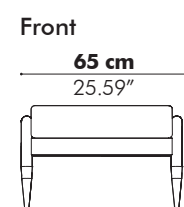

ST101 Footstool