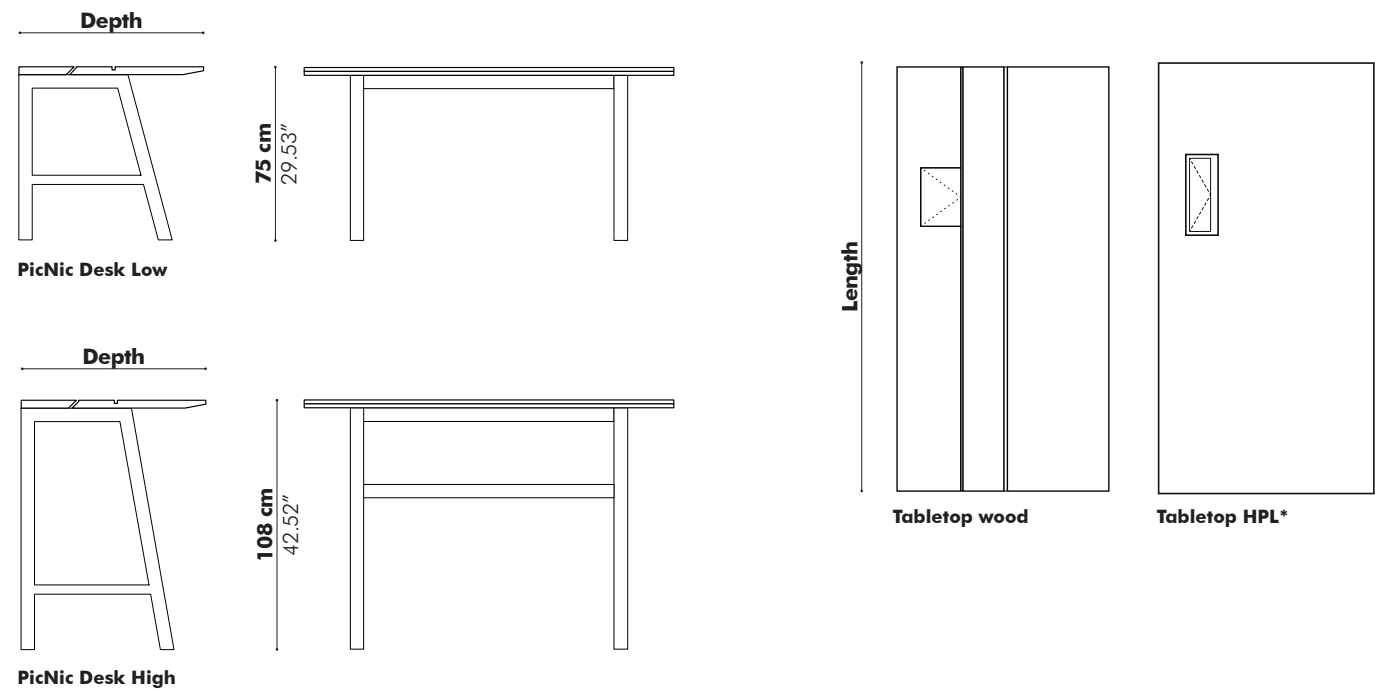

Models

Desk

Length	120 cm 47.24"	140 cm 55.12"	160 cm 62.99"	180 cm 70.87"	200 cm 78.74"	220 cm 86.61"	240 cm 94.49"
Depth	80 cm 31.50"	90 cm 35.43"	100 cm 39.37"				

* HPL worktop always without grooves