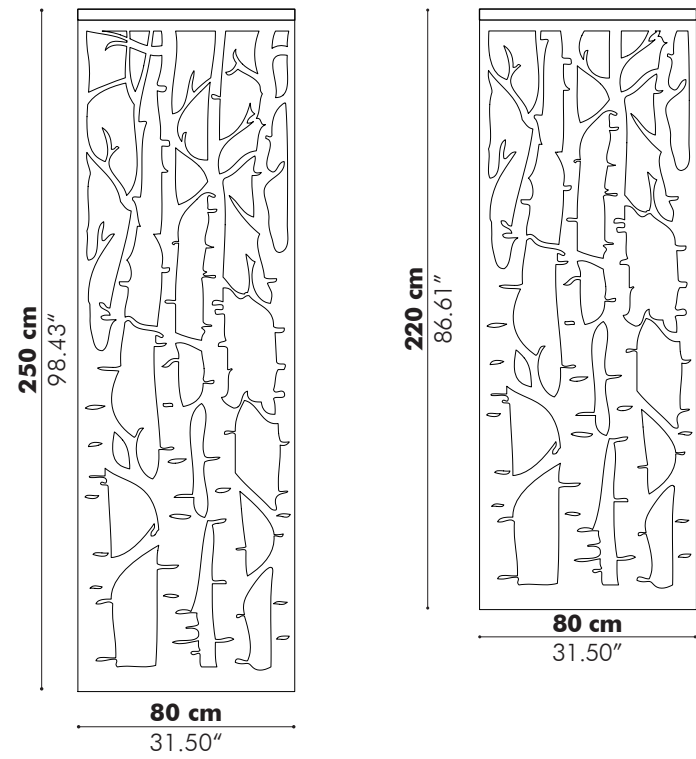

Dimensions