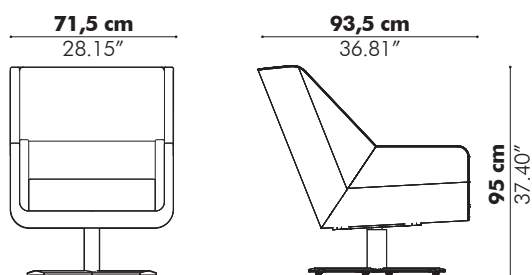

BuzziMe Low