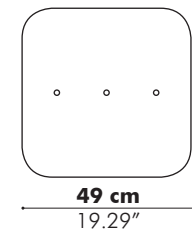

BuzziCactus

— by Sas Adriaenssens

Free-standing sound-absorbing screen

Do you need privacy, quiet or protection?
The BuzziCactus is a charming room divider that combines no less than three factors: sound absorption, design and a surface you can stick pins onto. Thanks to its striking shape and color you can make a statement at home or at the office. Put your BuzziCactus in direct sunlight – it deserves to be seen!

Models

Taco

Gringo

TexMex

Baseplate

Finishes

Upholstery in fabric collections CAT A, B, C, D, E
(check our application overview p. 312)
Baseplate in black (RAL 9005) or alu color (RAL 9006)

Acoustics

Acoustic Principles

Absorption   Diffusion   Attenuation

Acoustic Performance

Low Tones   Mid Tones   High Tones

How to order

Model
Fabric (CAT > collection > color)
Color baseplate