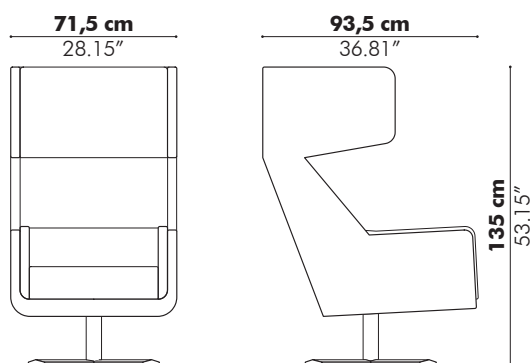

Models

BuzziMe