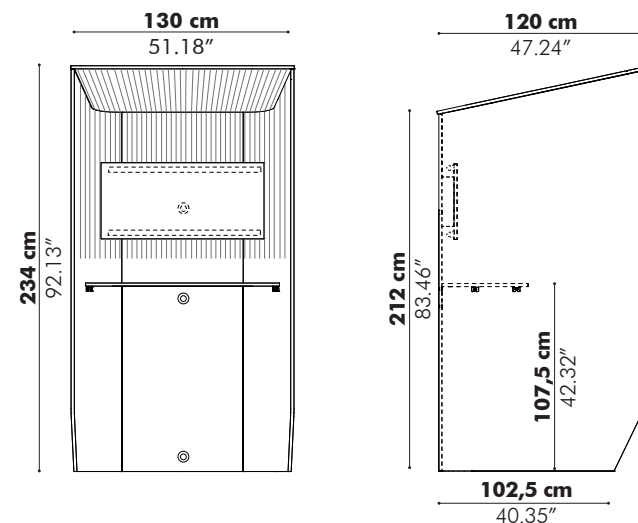

Predefined setups

Booth

	Width	
S	130 cm	51.18"
M	170 cm	66.93"
L	210 cm	82.68"

Booth Standing

Hub

	Width	
S	130 cm	51.18"
M	170 cm	66.93"
L	210 cm	82.68"

Hub Open

Finishes