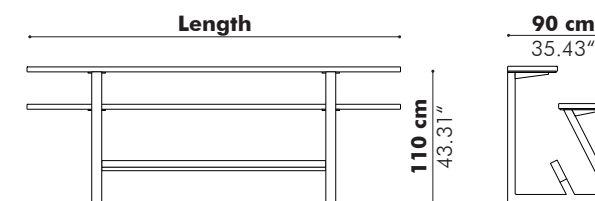

BuzziBreeze

— by BuzziSpace Studio in collaboration with Cassecroute

Outdoor workstation

BuzziSpace has always had a penchant for picnics, which is why it created the BuzziPicNic. This award-winning indoor table has all the nostalgic design features of a traditional picnic table. Our love of outdoor living inspired our designers to create BuzziBreeze, answering the call for an outdoor workstation that captures the collaborative needs of the modern workplace. BuzziBreeze is constructed using a powder coated metal frame, with the top and seat in weather-resistant hardwood or aluminum. Available: BuzziBreeze High and BuzziBreeze Low, as well as a special 'Half' version, which is reminiscent of an old-style school desk.

Models

High

Low

High Half

Low Half

Length 200 cm 78.74" 300 cm 118.11" 400 cm 157.48"

Finishes

Base in powder coated steel black (RAL 9005) or white (RAL 9010)
Worktop & seats in powder coated aluminum black (RAL 9005) or white (RAL 9010), Oak* or Iroko.
Iroko wood is naturally durable but may be prone to movement and cracking in outdoor environments.

How to order

- Model
- Length
- Color base
- Material worktop & seats

*Not suitable for outdoor use