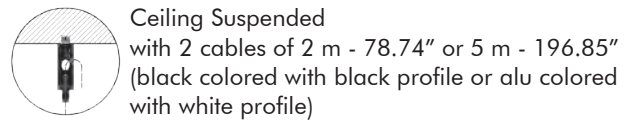

Finishes

2 layers of BuzziFelt and metal profile in black (RAL 9005) or white (RAL 9010)

Mounting