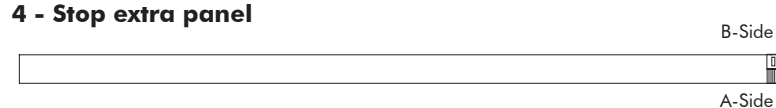

4 - Stop extra panel