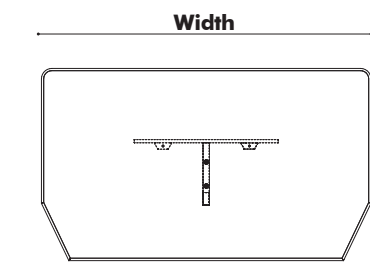

Meet

	Length	Width	Height
S	125 cm	49.21"	165 cm
M	165 cm	64.96"	205 cm
L	205 cm	80.71"	

Volkswagen Financial IT offices - Berlin
Photography: Andrea Janssen

Inspiration Models

Let these inspiration models guide you when building your own BuzziVille setup. Dimensions of these predefined setups are dependent on the size of the panels you choose. All models are available in 4 heights: 120, 135, 150 & 180 cm | 47.24", 53.15", 59.06", 70.87"