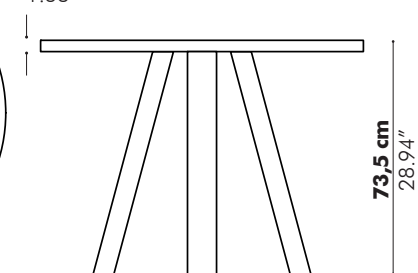

BuzziMilk Table

— by Alain Gilles

A versatile little table

The BuzziMilk base has inspired the handy BuzziMilk Tables. They can be grouped together to create a series of coffee or side tables, or used independently. Like the BuzziMilk design, multiple size and color options are possible.

Models

Side Table

Ø 39 cm
15.35"

20 mm
0.79"

Side Table Large

119 cm
46.85"

20 mm
0.79"

Table

Ø 100 cm
39.37"

35 mm
1.38"

Finishes

Wood finish

Ash Natural   Ash Black Stained   Ash White Wash   Walnut   Oak

Not available in Ash Lacquered

How to order

Model
Wood finish