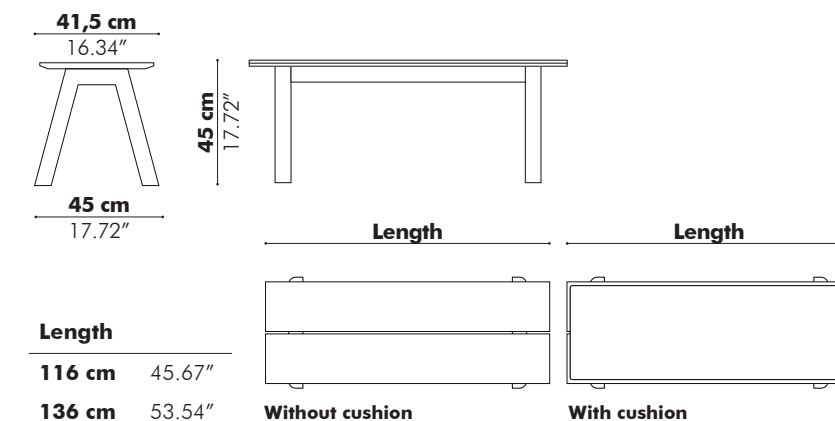

Depth 50 cm 19.68"

* HPL worktop always without grooves

WorkBench

* HPL worktop always without grooves

Bench Wood

Connect Panel

Connect Panel in Wood or Felt can be mounted to the BuzziPicNic Desk High. Connection brackets and screws are included.