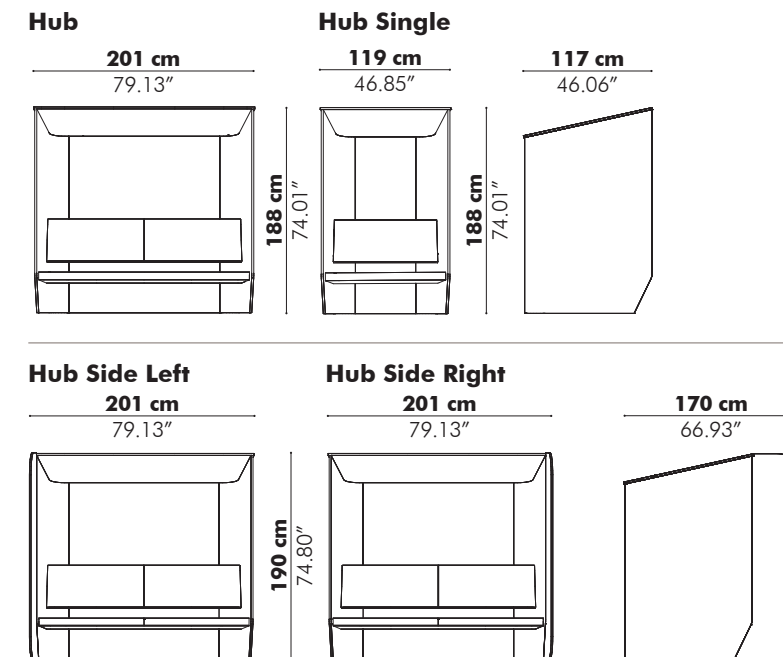

Models

Patterns

Finishes

Upholstery in fabric collections A, E
Upholstery Bench in collections A, B, C, D, E, F
(check our application overview p. 312)

Options

- BuzziHub Cushion
- BuzziHub Armrest
- Bicolor
- Light (LED)

Acoustics

Acoustic Principles

Acoustic Performance

How to order

- Model
- Pattern
- Fabric (CAT > collection > color)
- Options