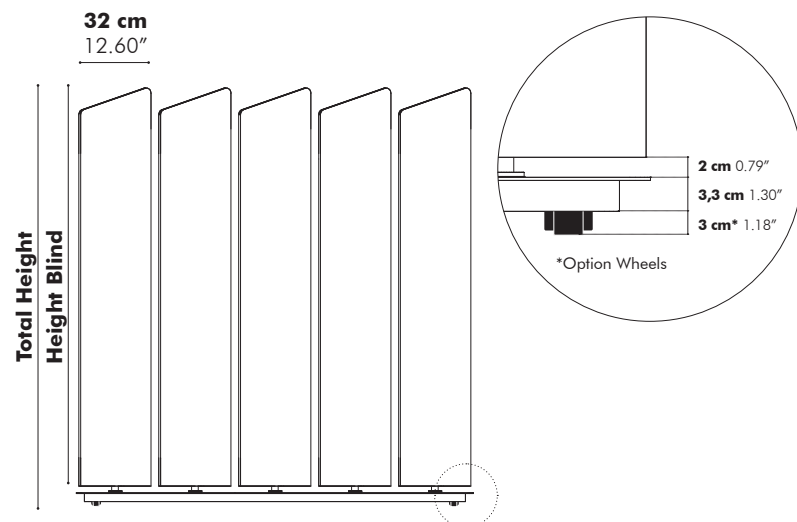

Dimensions