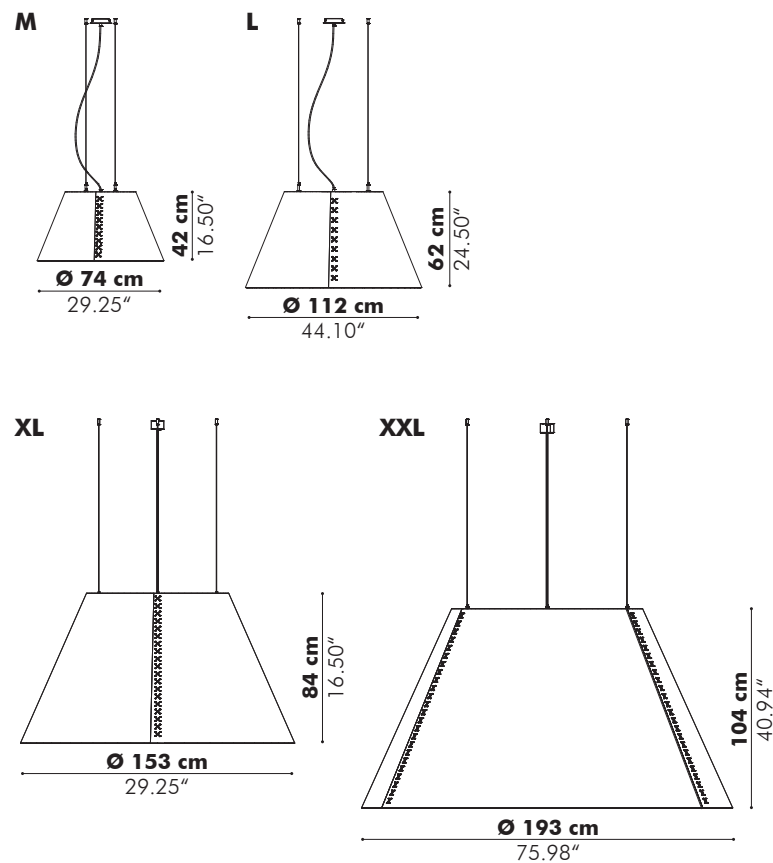

Models

Finishes

Shade in one layer of BuzziFelt
Extra layer in fabric collections CAT A, B, C possible inside or outside
(check our application overview p. 312)

M/L: Frame in white (RAL 9010), black (RAL 9005),
fluo orange (RAL 2005) or uncoated aluminium
Color lace in black, white or fluorescent orange

XL/XXL: Frame in white (RAL 9010), black (RAL 9005),
or uncoated aluminium
Color lace in black or white

Mounting

M/L

Ceiling Suspended
Fixing System Screw with 2 cables of 2 m - 78.74" or
5 m - 196.85" (black or alu)

XL/XXL

Ceiling Suspended Straight
Fixing System Screw with 3 cables of 2 m -
78.74" or 4 m - 157.48" (black or alu)

Light

Retrofit

Available for M, L

Excl. lightbulb
E27, max 60W (EU)
E26, max 100W (US)

Black or white metal
ceiling canopy
Fabric power cable in
black, red or orange
(CE only)

CE/CB certified /
cULus listed

LED Globe

Available for M, L

Input Voltage:
110 - 240V
Input Frequency:
50/60Hz
Lumen Output:
1500 lumen
Color Temperature:
3000K
Color Rendering Index:
90
1-10V dimmable

Black metal ceiling
canopy. Fabric power
cable in black

CE/CB certified /
cULus listed

LED Disk

Available for XL, XXL

Input Voltage:
110 - 240V
Input Frequency:
50/60Hz
Lumen Output:
2545 lumen
Color Temperature:
3000K
Color Rendering Index:
90
1-10V dimmable

White metal ceiling
canopy. Transparant
cable

CE/CB certified /
cULus listed

Acoustics

Acoustic Principles

Absorption Diffusion

Acoustic Performance

Mid Tones High Tones

How to order

Size
Color frame
BuzziFelt color
Option extra layer fabric (CAT > collection > color > inside or outside)
Color lace
Mounting option
Light option
Color power cable (retrofit)
Color ceiling canopy (retrofit)