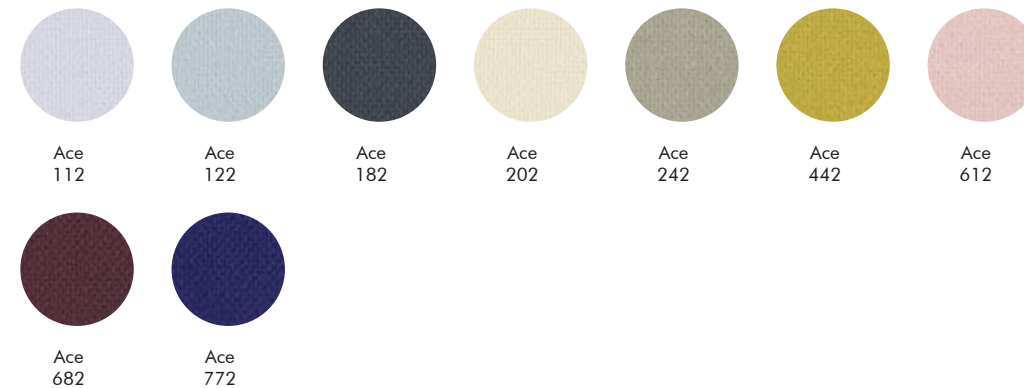

CUR D

DROPS
MI CASA

Mi Casa

Composition 100% Trevira CS
Weight App. 600 g/lin.m
Flammability EN 13 773 class 1 | BS 5867 part 2 type B | DIN 4102 B1 | SN 198 898 5.2 | NF D 92 507 M1 | UNI 9177 classe 1 | IMO FTP Code 2010:Part 7
Fastness to light Note 5-7, ISO 105-B02
Maintenance Washable at max. 60°C. Half wash load. Drip drying. Ironing might be necessary when washed at 60°C.

kvadrat

Ace

Composition 100% recycled polyester FR
Weight App. 660/lin.m
Flammability BS 5867 part 2 type B | DIN 4102 B1 | UNI 9177 classe 1 | IMO FTP Code 2010:Part 7
Fastness to light Note 6-7, ISO 105-B02
Maintenance Washable at max. 60°C. Half wash load. Drip drying. Ironing might be necessary when washed at 60°C.

kvadrat

CUR E

ACE