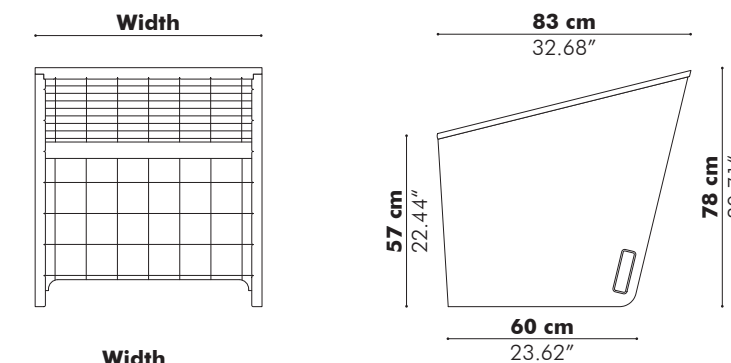

Dimensions

	Width	
Solo	74 cm	29.13"
Duo	100 cm	39.37"

Finishes

Upholstery in fabric collections CAT A, B, C, D
(check our application overview p. 312)

Options

Backpanel in other color

Acoustics

Acoustic Principles