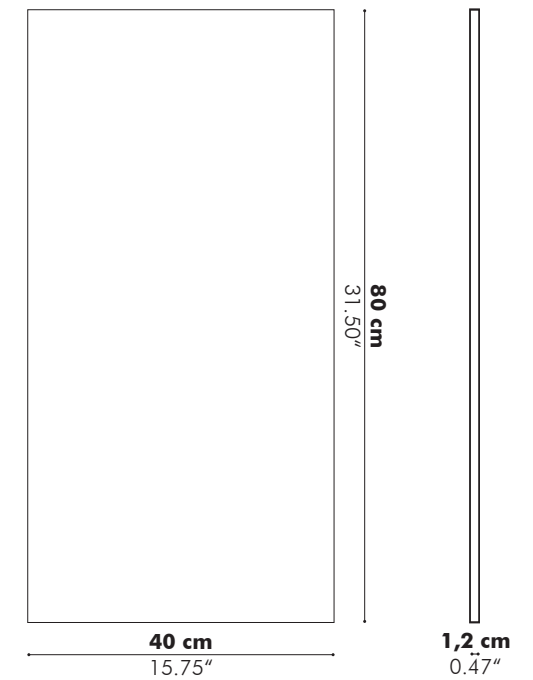

Dimensions

Finishes

2 layers of BuzziFelt with 6 power magnets

Mounting

On a metal wall

On a regular wall: use the metal strip

2 BuzziBoards with glass wall in between: gauge of glass max. 10 mm - 0.39"

Clear glass only, without osmose cleaning technique

Not recommended for ceiling applications

Acoustics

Acoustic Principles

Absorption

Acoustic Performance

Mid Tones

High Tones

How to order

BuzziFelt color