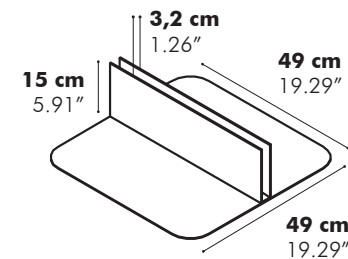

BuzziFoot (optional)