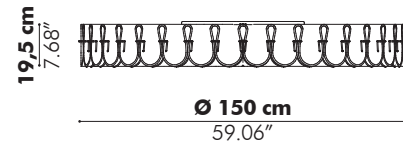

Models

Ripple M

Ripple L

Edel M

Edel L

Finishes

Pleat in BuzziFelt: OffWhite, StoneGrey, Lime, Anthracite
Extra layer of fabric (CAT A) possible on BuzziFelt OffWhite or Anthracite (check our application overview p. 312)
Lace in OffWhite or Black

Mounting

Wall Mounted (only for Edel)
Fixing System Wall
Central wooden support in ash white wash or ash black stained
excl. mounting hook

Ceiling Suspended
Fixing System Screw with 3 cables of 2 m - 78.74" or
5 m - 196.85" (black or alu)

Acoustics

Acoustic Principles

Absorption

Diffusion

Acoustic Performance

Mid Tones

High Tones

How to order

Size
Model
Mounting System
Color lace