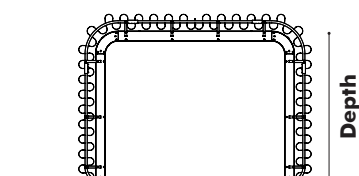

Sizes

Medium

Depth

120 cm	47.24"
150 cm*	59.06"

*Not possible with width 160 cm | 62.99" inch

Dimensions excl. rails & curtains

High

Depth