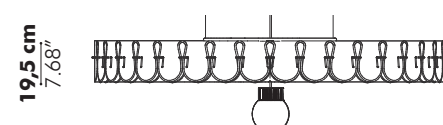

Dimensions

Ripple M

Ø 100 cm
39.37"

Ripple L

Ø 150 cm
59.06"

Edel M

Ø 100 cm
39.37"

Edel L