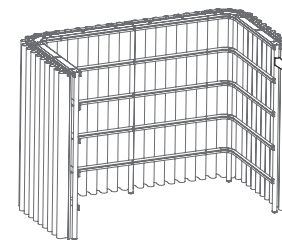

Flag

Finish: Antwerp oak