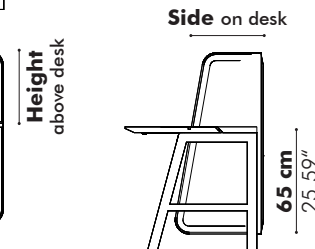

Dimensions

BuzziWrap FrontDesk Full

100 - 160 cm 39.37" - 62.99"	Height above desk 35 cm 13.78" 45 cm 17.72" 55 cm 21.65"	Side on desk 40 cm 15.75" 60 cm 23.62"
--	--	---

BuzziWrap FrontDesk Left

100 - 200 cm 39.37" - 78.74"	Height above desk 35 cm 13.78" 45 cm 17.72" 55 cm 21.65"	Side on desk 40 cm 15.75" 60 cm 23.62"
--	--	---