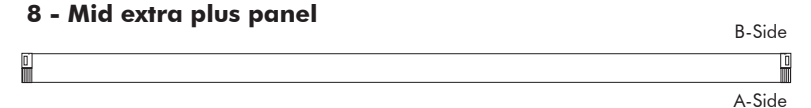

8 - Mid extra plus panel