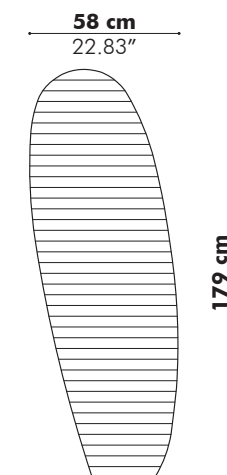

Models

Surf