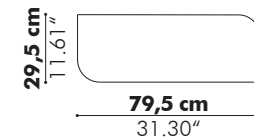

Shelves

Shelf Full

Shelf A

Shelf B

Accessories

Pinboard BuzziFelt

Hooks

Finish: Antwerp oak

Universal Mount

For display or whiteboard

Flag

Finish: Antwerp oak

Options

Electrification Unit for worktops

An electrification unit can be ordered for different regions. Each electrification unit includes a HDMI, DATA and USB module. It can be configured (by the customer) by snapping HDMI, DATA and/or USB in the grey zone.

Electrification for meeting tables

Cable entry/cutouts for electrification are optional.

Finishes

Frame

Powder coated metal in Beige Red (RAL 3012), Black Green (RAL 6012), Pastel Blue (RAL 5024), Pastel Green (RAL 6019), Light Green (RAL 6027), Signal Grey (RAL 7004), Black (RAL 9005)

Curtains

CUR A, B, C, D, E or F (check our application overview p. 338)

Worktop & Shelves

Supportive frames for worktop and shelves in same metal color as frame

Acoustics

Acoustic Principles

Acoustic Performance

How to order

Size frame (height, depth, width)
Finish frame
Curtains (CUR > collection > color)
Worktop (model, size, finish)
Shelf (model, size, finish)
Accessories (size, finish)