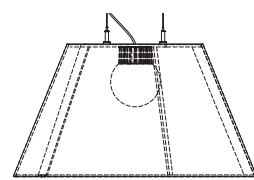

Available for M, L

Excl. lightbulb
E27, max 60W (EU)
E26, max 100W (US)

Black or white metal
ceiling canopy
Fabric power cable in
black, red or orange
(CE only)

CE/CB certified /
cULus listed

LED Globe