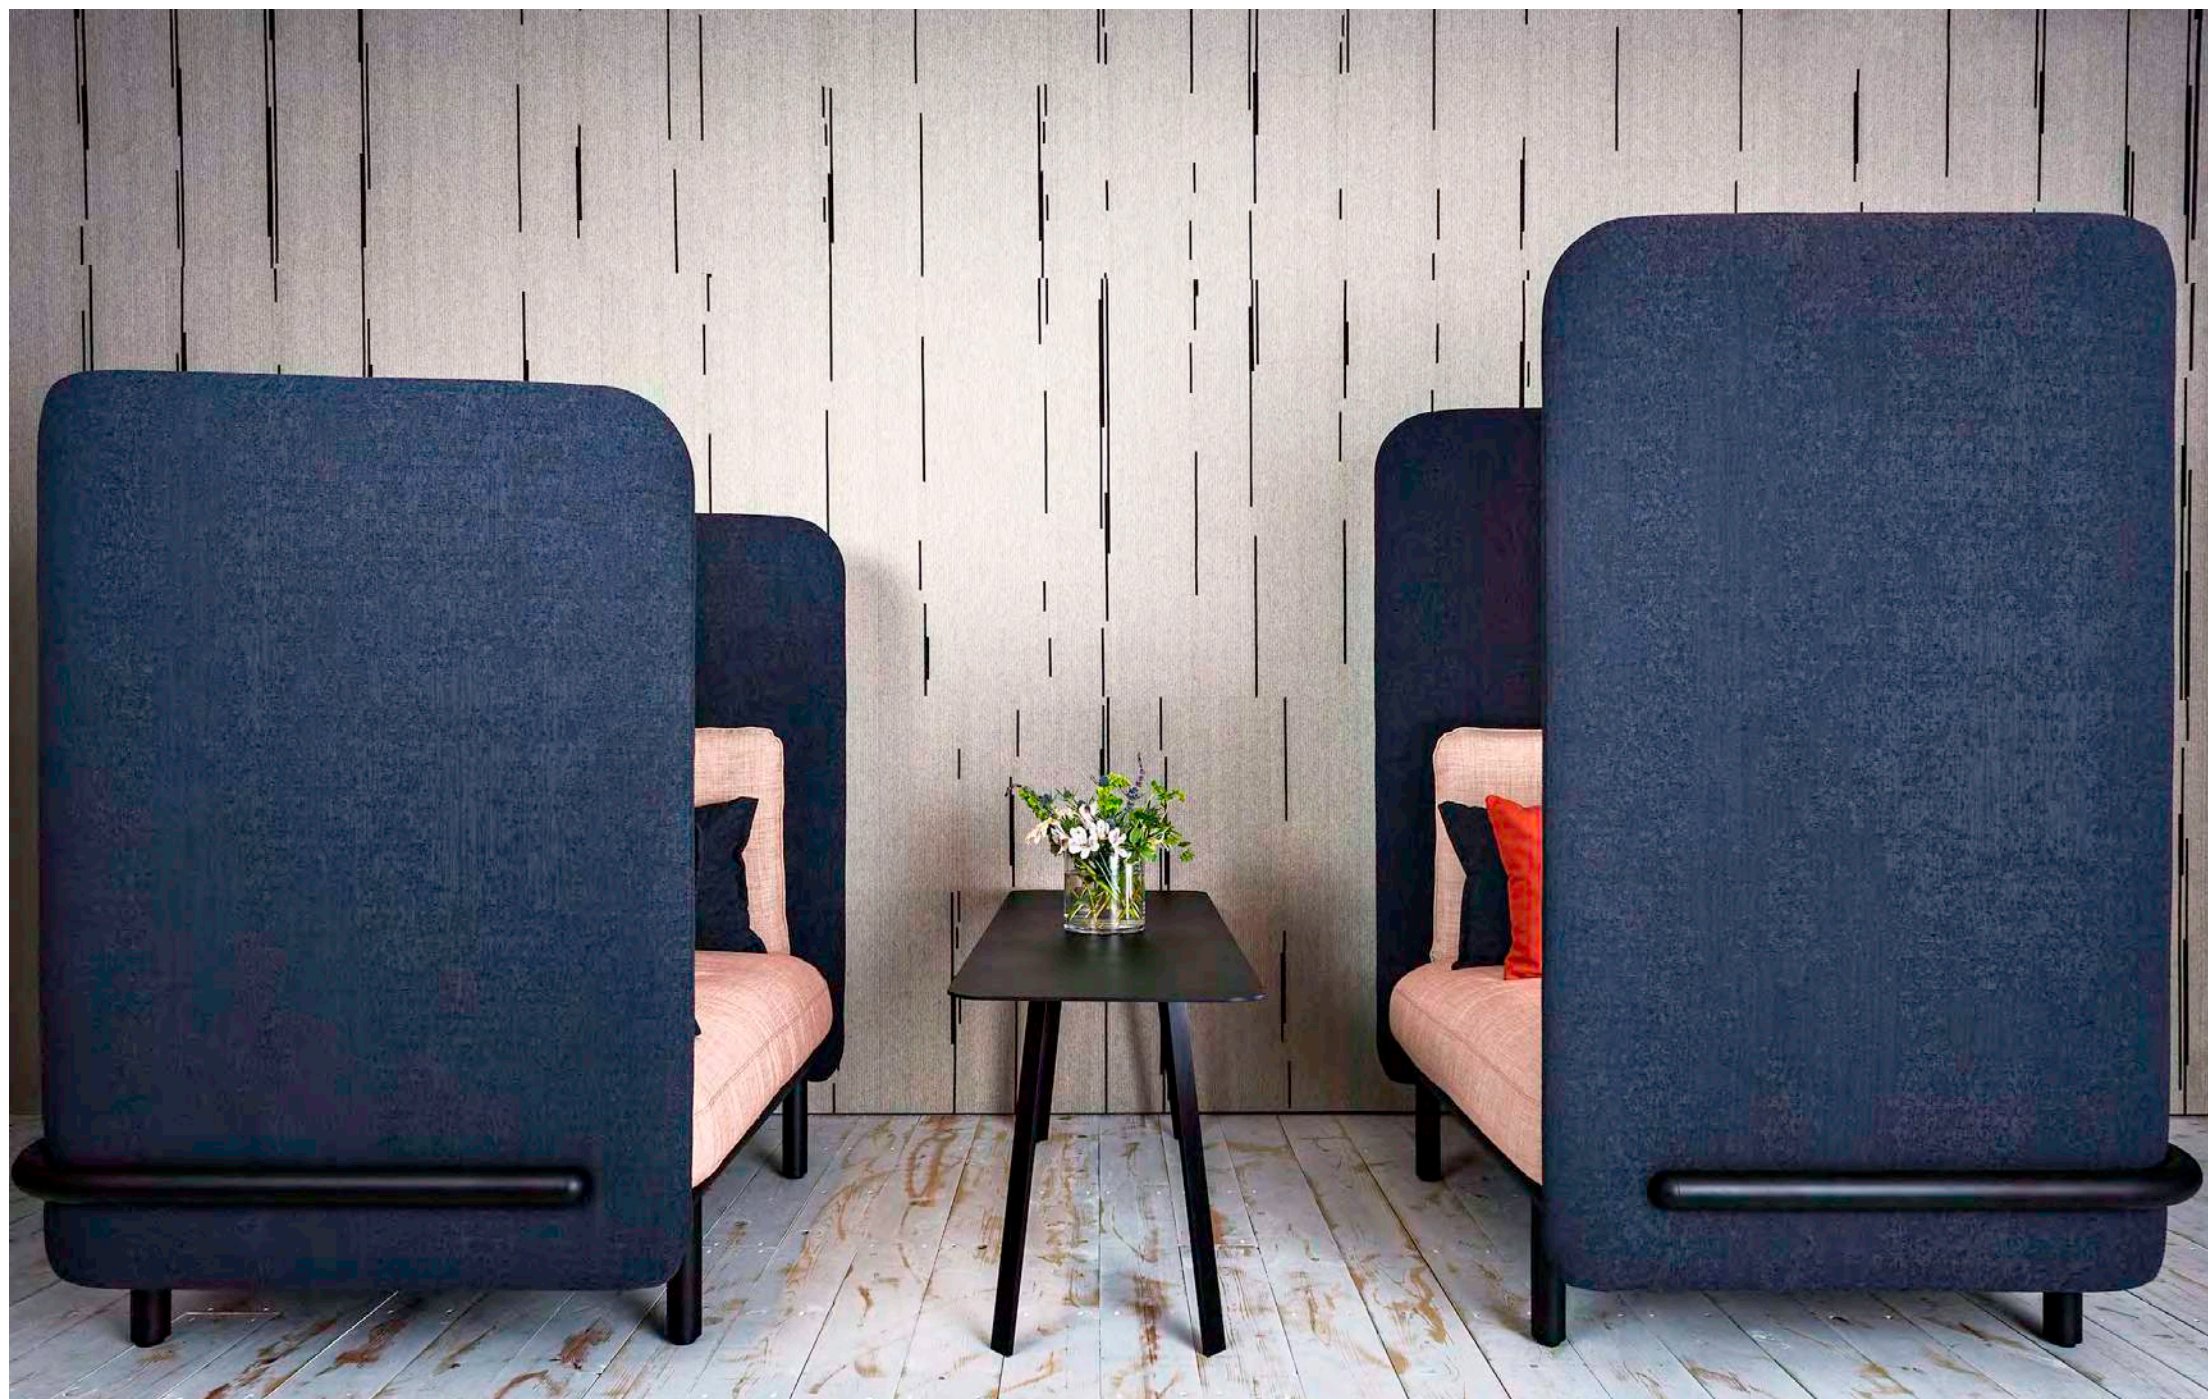

BuzziBrickBack Architectural

— by Sas Adriaenssens

A work of art

This architectural, sound-absorbing wall brings blank walls back to life. Made of multiple layers of sound-absorbing BuzziFelt in monochrome colors, this easy-to-install solution reduces high-frequency tones, while creating visual interest with its tactile, linear pattern. The versatile surface can also serve as a bulletin board to pin up memos, notes, photos and inspiration.