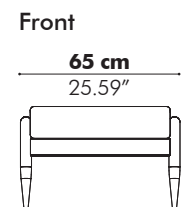

ST101 Ottoman