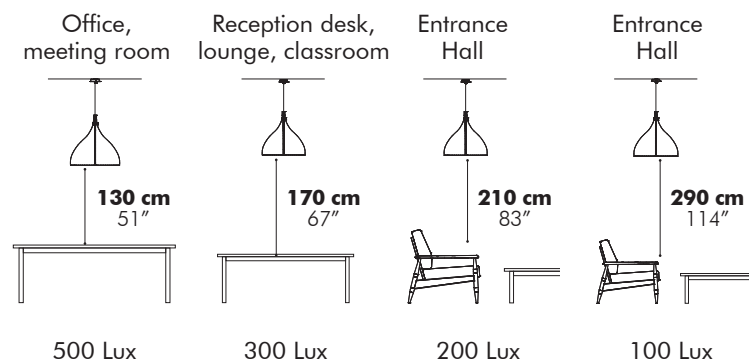

Lux levels

To enlighten your space with optimal lux level take following measures into account.

* According to EN12464

Acoustics

Acoustic Principles

Absorption Diffusion

Acoustic Performance

Mid Tones High Tones

How to order

BuzziFelt color
Color frame
Mounting option