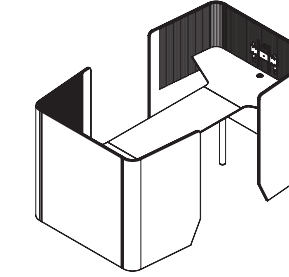

Inspiration Models

Let these inspiration models guide you when building your own BuzziVille setup. Dimensions of these predefined setups are dependent on the size of the panels you choose. All models are available in 4 heights: 120, 135, 150 & 180 cm | 47.24", 53.15", 59.06", 70.87"

Work

Cocoon

Panels

Height

120 cm	47.24"
135 cm	53.15"
150 cm	59.06"
180 cm	70.87"

Finishes

Height 120 cm | 47.24"
Upholstery in fabric collections CAT A, B
Height 135 cm | 53.15" or larger
Upholstery in fabric collection CAT A
(check our application overview p. 312)

Patterns