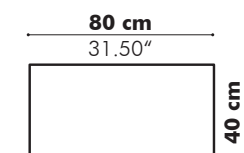

BuzziTile Flat

— by Sas Adriaenssens

Sound-absorbing flat wall tile

BuzziTile Flat is more than an acoustical wall tile. Create unique and exciting wall features by combining different shapes and colors for an incomparable effect.

Models

Square L

Square XL

Metro

Triangle

Triangle XL

Finishes

Upholstery in fabric collections CAT A, B, C, D, E, F (check our application overview p. 312)
Back always in wood, without stitch

Mounting

Self-adhesive tape or power magnets
Not recommended for ceiling applications

Acoustics

Acoustic Principles

Absorption Diffusion

Acoustic Performance

Mid Tones High Tones

How to order

Model
Fabric (CAT > collection > color)
Mounting option