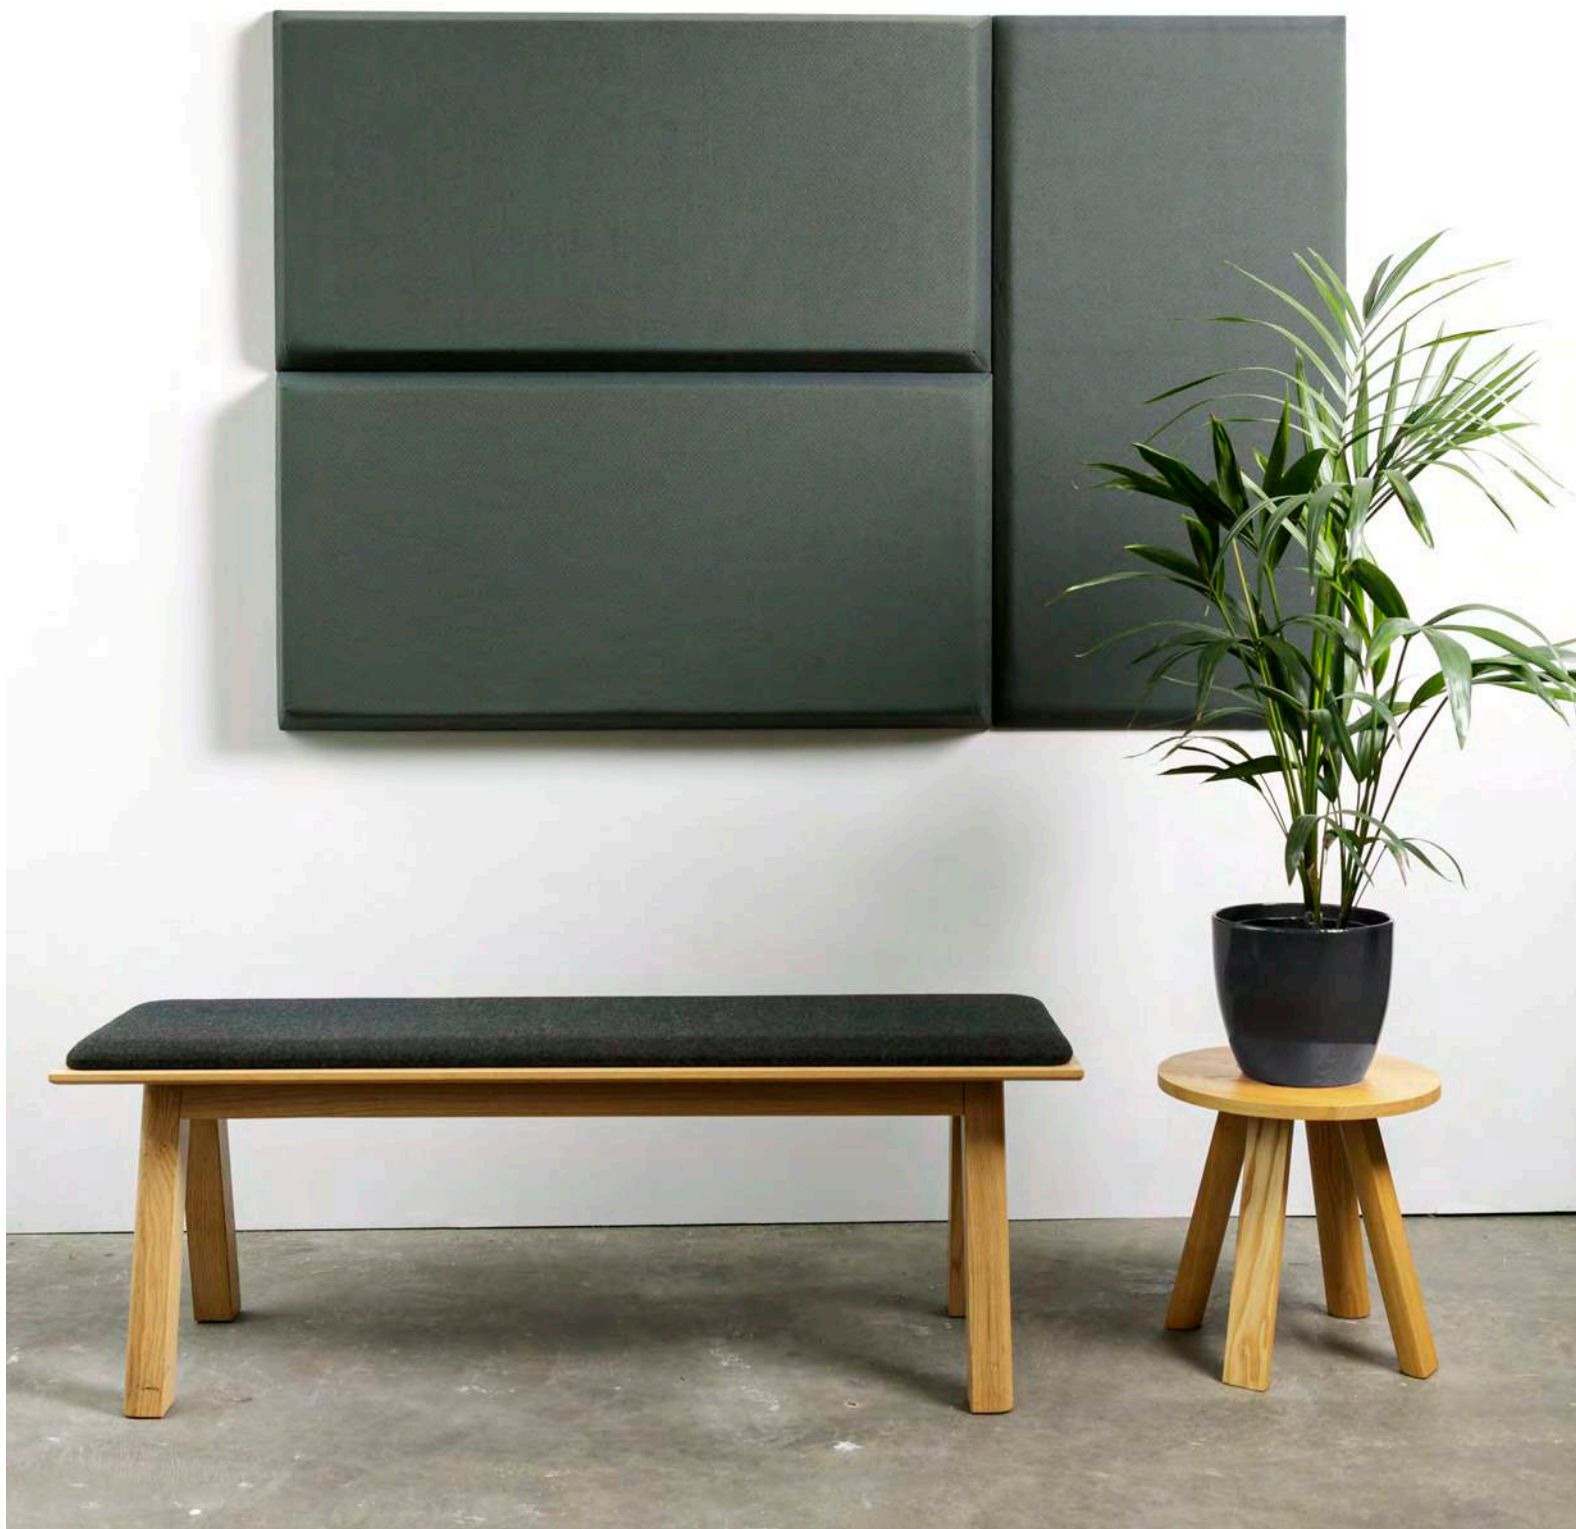

Absorption

Acoustic Performance

High Tones

How to order

Size (W x H)
BuzziFelt color

BuzziKey Soft

— by BuzziSpace Studio

A playful acoustic panel attuned to modern spaces
 BuzziKey Soft offers exceptional sound-absorption capabilities ensuring an acoustically well-balanced space that is never out of tune! The soft exterior and chamfered edges create an intriguing blend of contrasts that help break the hard surfaces and lines of a space. BuzziKey Soft lightens and softens walls all while upholding a sense of familiarity with the classic acoustic panel. It's back to basics, yet attuned to modern spaces and interiors alike. Play with perspectives and add depth of field with different models, available in various sizes and depths, and choose your favorite color combinations for a distinctive look.