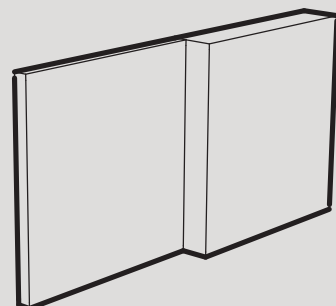

EQUIVALENT SOUND ABSORPTION AREA (AEQ) EXPRESSED IN SQUARE METER

- > A Sabin is the unit for the absorption of sound, equal to the absorption provided by 1 square meter (foot) of a completely absorbing product.
- > This is the only accepted and certified method, applied to freestanding products.
- > Depending on the position in the room, the product will react in a different way but will always generate the same amount of equivalent absorption area.