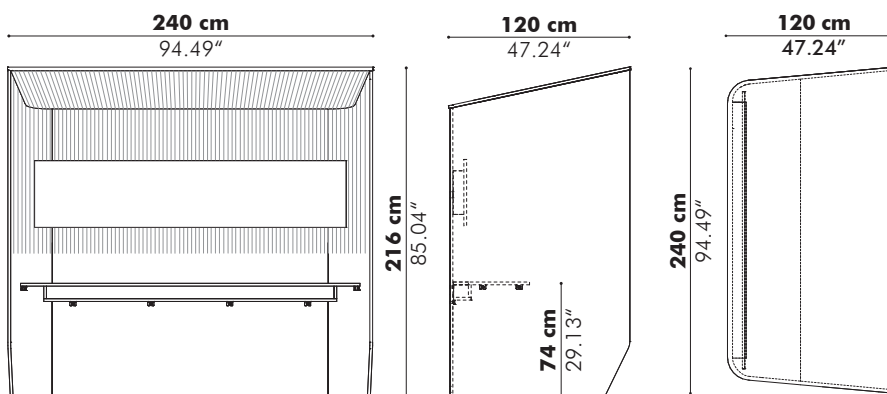

Side by Side