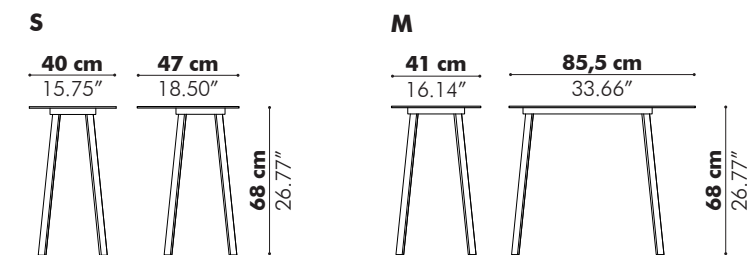

Dimensions

Finishes

Powder coated aluminum in black (RAL 9005) or white (RAL 9010)

Options

Acoustic layer possible: foam & felt under worktop
(not possible for Small)

How to order

Size
Color
Options