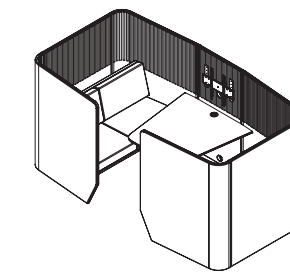

Inspiration Models

Let these inspiration models guide you when building your own BuzziVille setup. Dimensions of these predefined setups are dependent on the size of the panels you choose. All models are available in 4 heights: 120, 135, 150 & 180 cm | 47.24", 53.15", 59.06", 70.87"

Work

Club

Panels

Height

120 cm	47.24"
135 cm	53.15"
150 cm	59.06"
180 cm	70.87"

Finishes

Height 120 cm | 47.24"
Upholstery in fabric collections CAT A, B
Height 135 cm | 53.15" or larger
Upholstery in fabric collection CAT A
(check our application overview p. 312)

Patterns