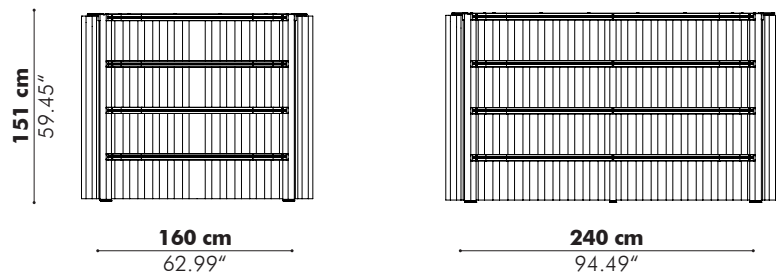

Sizes

Medium

Depth

120 cm	47.24"
150 cm*	59.06"

*Not possible with width 160 cm | 62.99" inch

Dimensions excl. rails & curtains

High

Depth