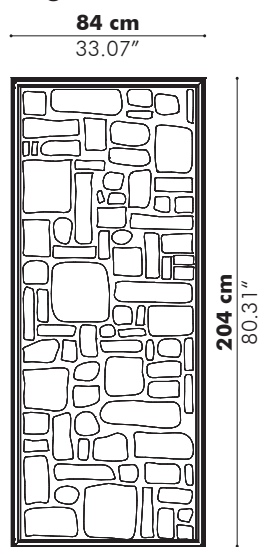

Models

Single