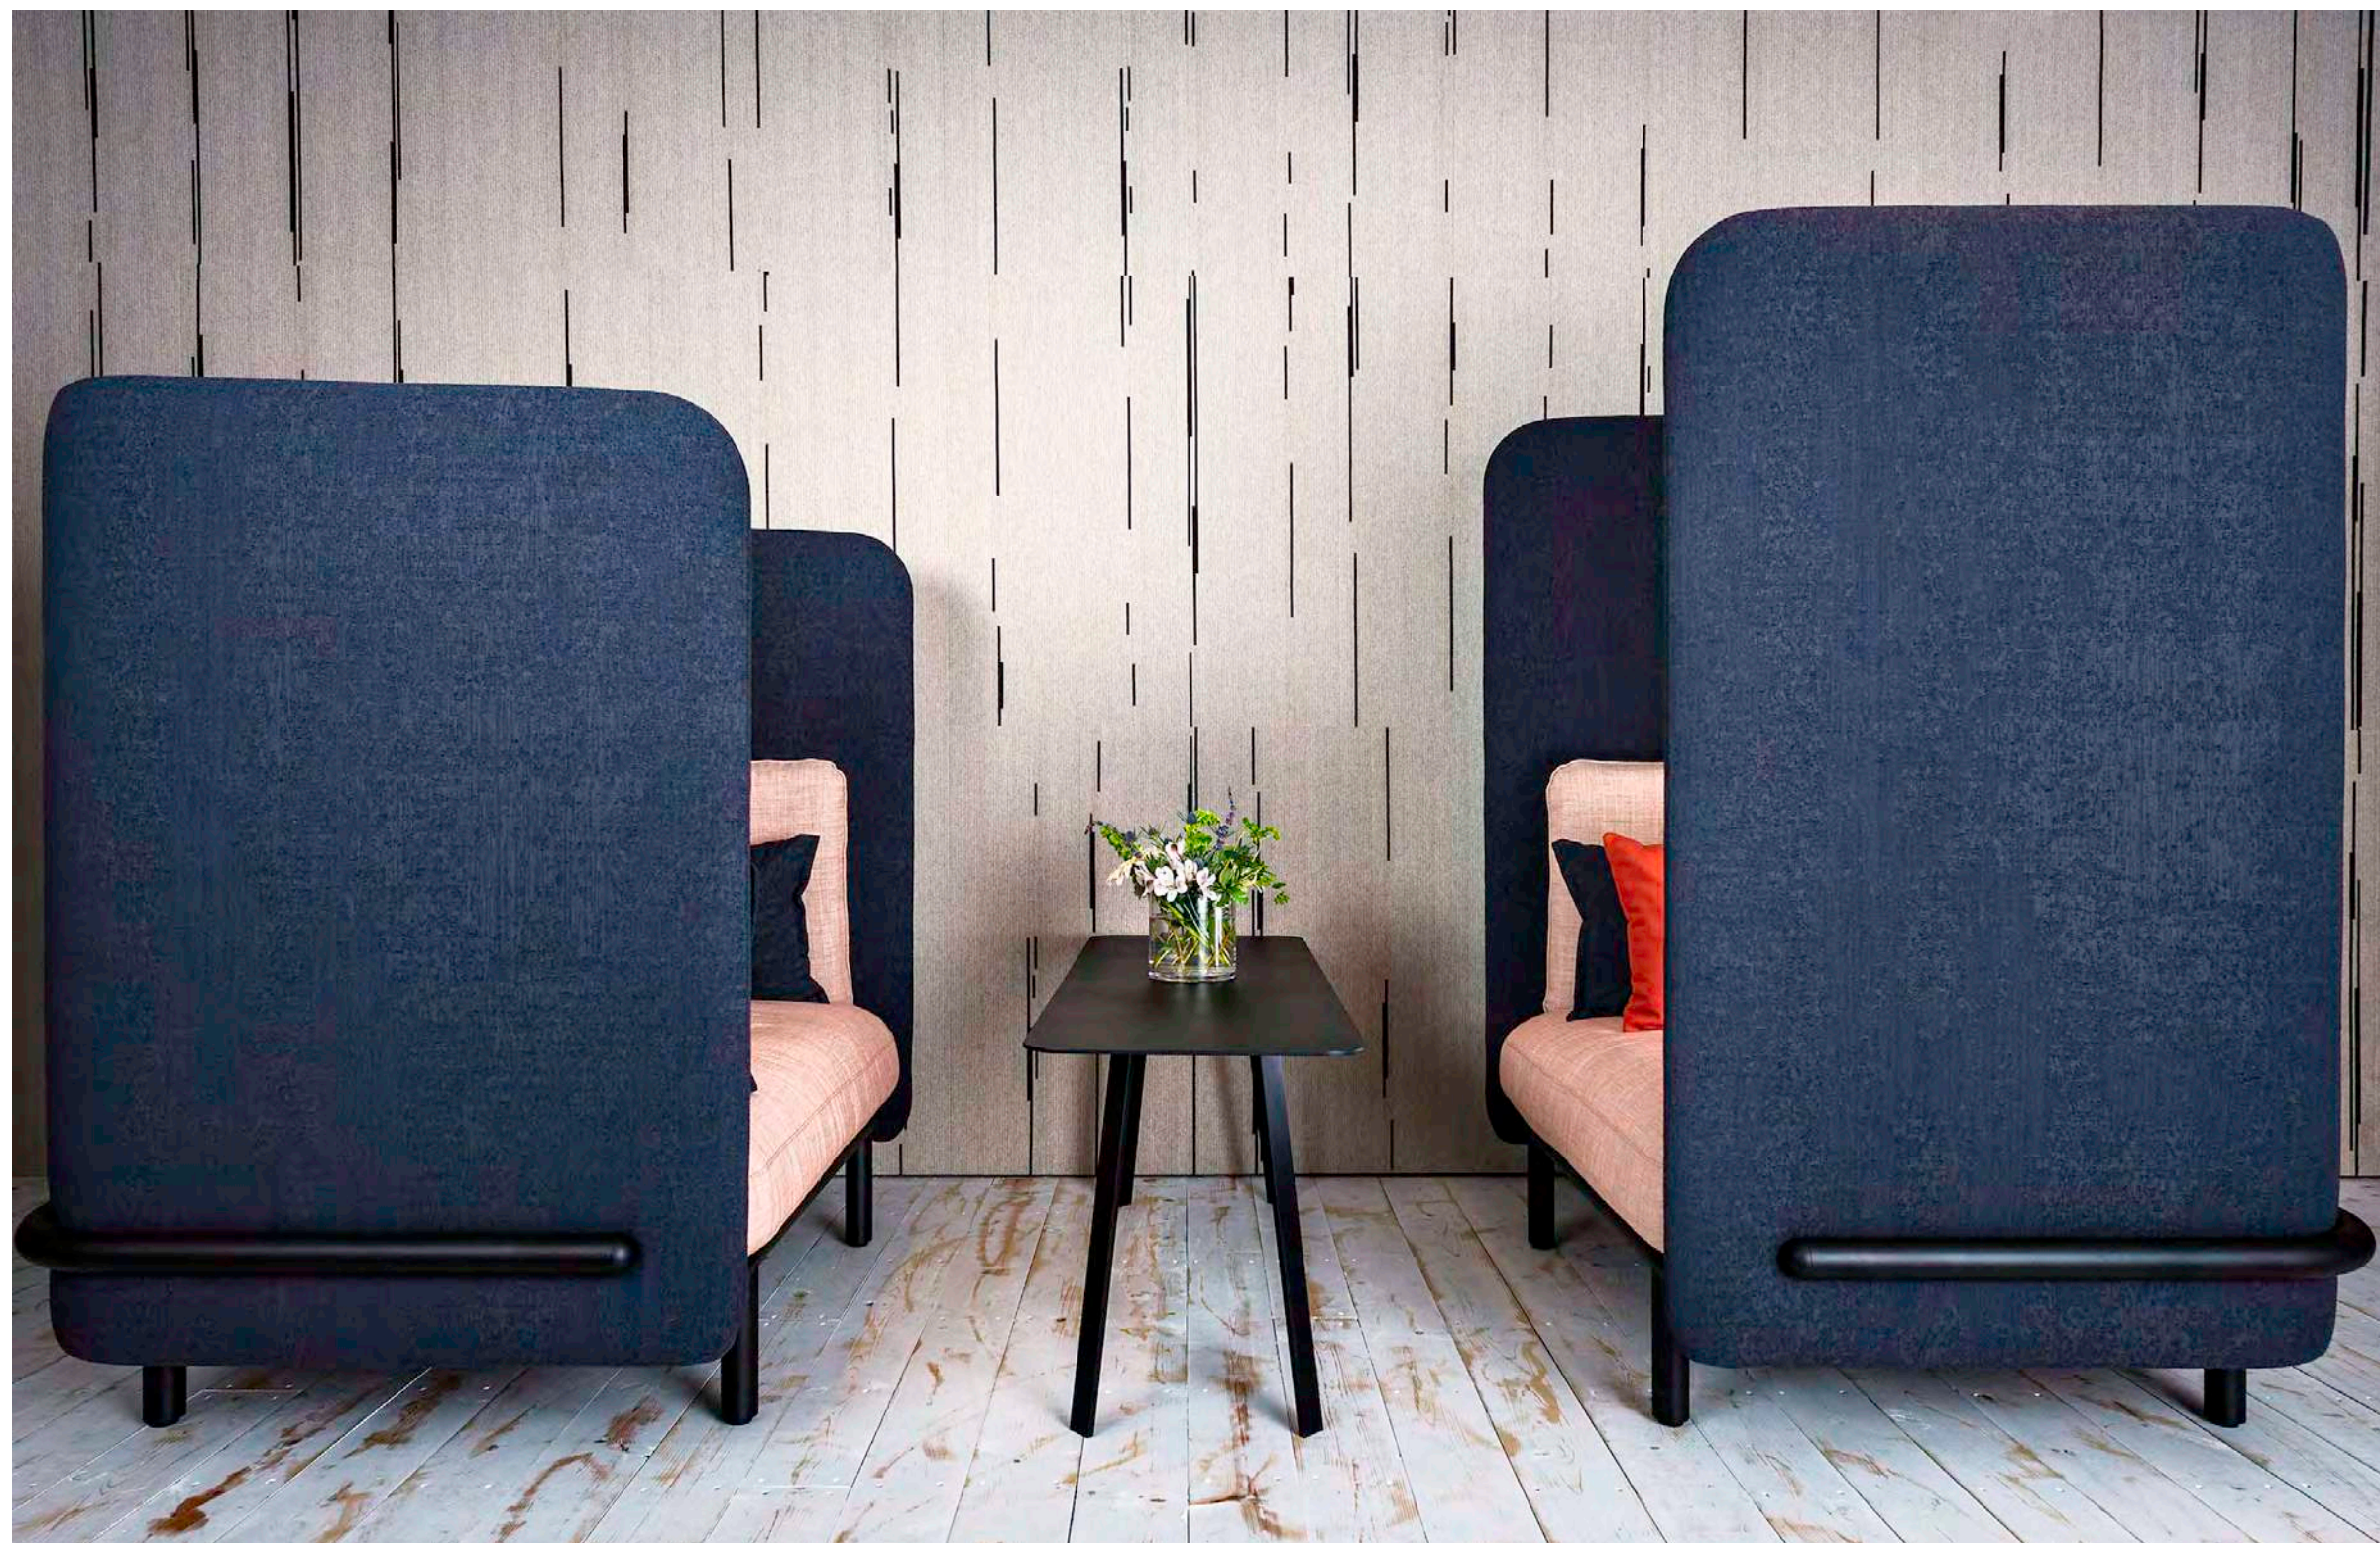

Fabric comfort back cushion & optional arm cushion (CAT > collection > color)

Options

BuzziSpot

— by BuzziSpace Studio

Sound-absorbing round pouf

Meet the streamlined, curvy BuzziSpot: it cheers up any space. A light, fun and sound-absorbing little ottoman that exists in a smooth Flat or 3D rib finish. The soft textile covering is blissful to sit on whatever you are doing.