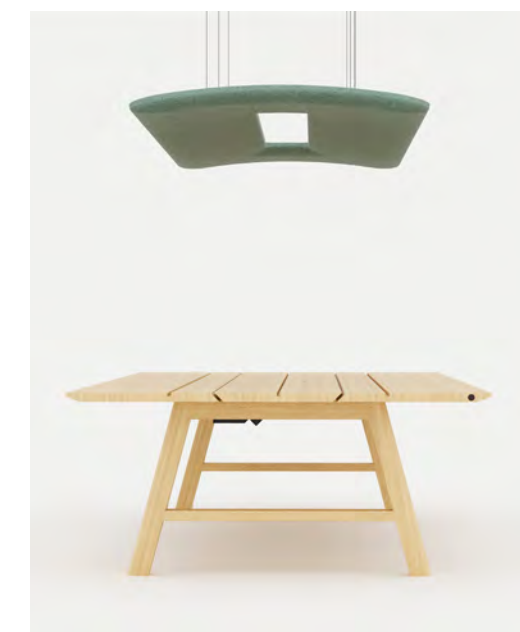

How to order

Size
Fabric (CAT > collection > color)
Mounting option

BuzziZone

— by Sas Adriaenssens

Free-standing sound-absorbing screen in BuzziFelt

The BuzziZone is a half-height sound-absorbing partition wall that provides a little privacy and peace in your living room or office. It is light, colorful, tackable and sound-absorbing. In other words, it is ideal for concealing a kids' corner, work area or quiet reading nook. What is more, the BuzziZone suits both modern and traditional interiors.