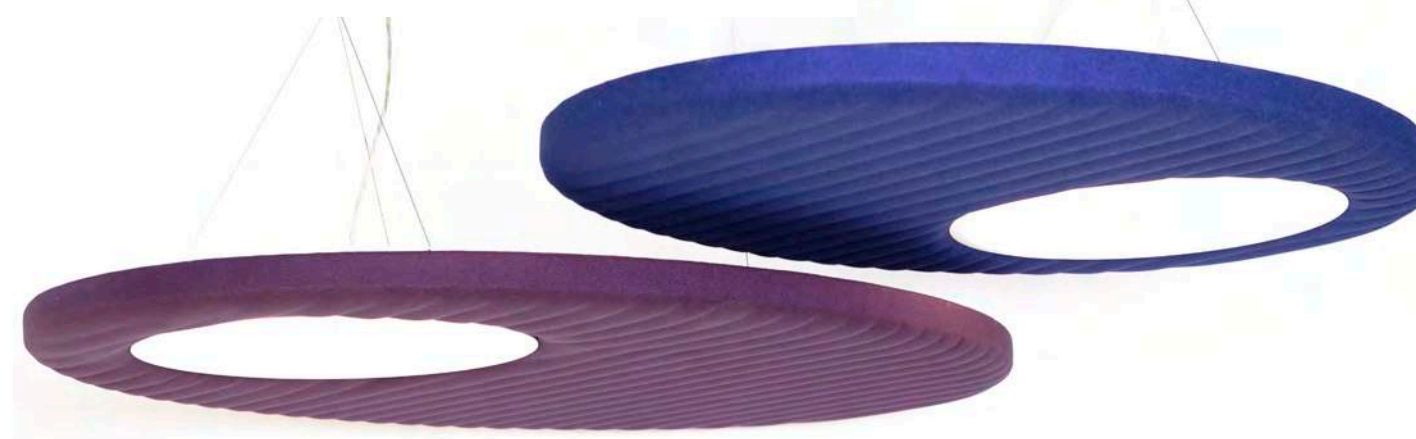

Dimensions

Patterns

Mounting

White metal ceiling canopy and transparent power cable.

* Moon Oval with additional cable & Fixing System Screw.

Finishes

Upholstery in fabric collections CAT A, B, C, D, E (check our application overview p. 312)

Light

Input Voltage: 110 - 240V
Input Frequency: 50/60Hz
Lumen Output: 2545 lumen
Color temperature: 3000K
Color Rendering Index: 90
1-10V dimmable
CE/CB certified / cULus listed

Lux levels

To enlighten your space with optimal lux level take following measures into account.

* According to EN12464

Acoustics

Acoustic Principles

Absorption   Diffusion

Acoustic Performance

Mid Tones   High Tones

How to order

Size
Pattern
Fabric (CAT > collection > color)
Mounting option