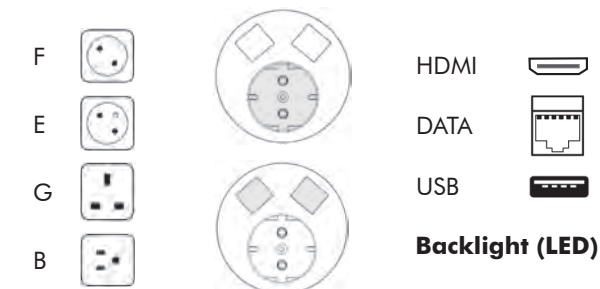

Options

Electrification Unit for worktops

An electrification unit can be ordered for different regions. Each electrification unit includes a HDMI, DATA and USB module. It can be configured (by the customer) by snapping HDMI, DATA and/or USB in the grey zone.