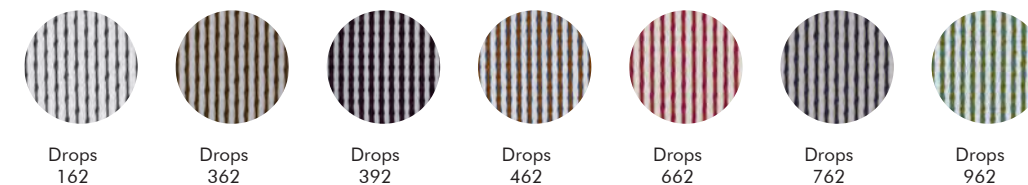

CUR C

DAWN 2
ZULU 2

Zulu 2

Composition 100 % Trevira CS
Weight App. 300 g/lin.m
Flammability EN 13 773 class 1 | BS 5867 part 2 | DIN 4102 B1 | NF P 92 507 M1 | UNI 9177 classe 1 | IMO FTP Code 2010:Part 7
Fastness to light Note 7, ISO 105-B02
Maintenance Wash at 40°C. Dripdrying

kvadrat

Drops

Composition 100 % Trevira CS
Weight App. 225 g/lin.m
Flammability EN 13 773 class 1 | BS 5867 part 2 type B | DIN 4102 B1 | NF D 92 507 M1 | UNI 9177 classe 1 | FAR 25.853 | IMO FTP Code 2010:Part 7
Fastness to light Note 6-7, ISO 105-B02
Maintenance Washable at max. 60°C. Dripdrying.

kvadrat

CUR D

DROPS
MI CASA