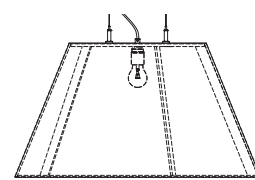

Light

Retrofit