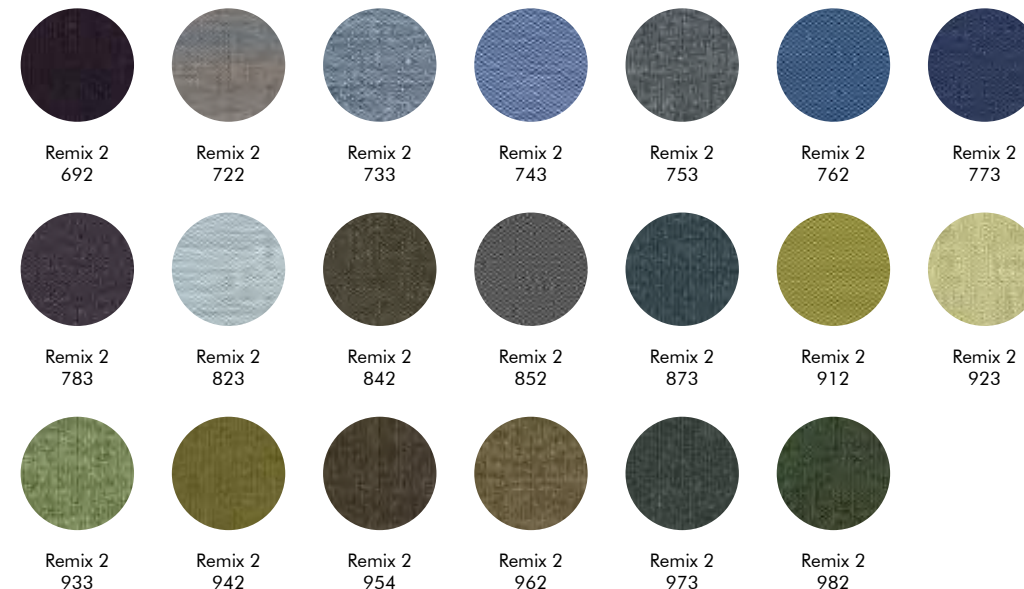

kvadrat

CAT B

TERRA
CLARA 2
REMIX 2
VELVET

Note color deviation may occur.
Find the latest update of the material specifications and colors on our website: www.buzzi.space