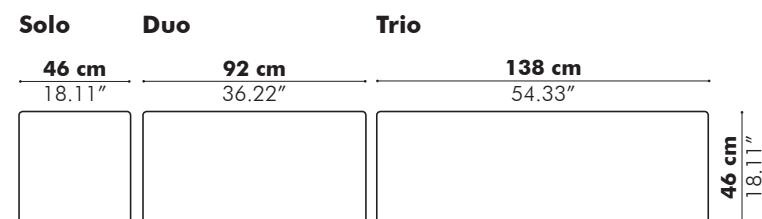

BuzziCube Flat

— by BuzziSpace Studio

Sound-absorbing pouf

The BuzziCube Flat makes sitting a pleasure for your eyes and your bottom. Upholstered with soft foam and covered by a variety of BuzziSpace fabrics, it is bound to steal the show in any interior!

Models

Bottom

Finishes

Upholstery in fabric collections CAT A, B, C, D, E, F (check our application overview p. 312)

Acoustics

Acoustic Principles

Absorption Diffusion

Acoustic Performance

Low Tones Mid Tones High Tones

How to order

Model
Bottom
Fabric (CAT > collection > color)