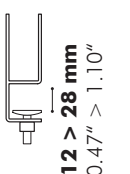

Dimensions

Finishes

Cover in BuzziFelt
Extra layer in fabric collections CAT A, B, C, D, E, F possible
(check our application overview p. 312)
BuzziFix in black (RAL 9005), white (RAL 9010) or alu color (RAL 9006)

Options

Bicolor

Acoustics

Acoustic Principles

Absorption Diffusion Attenuation

Acoustic Performance

Mid Tones High Tones

How to order

Size (W x H)
Fabric (CAT > collection > color)
Straight or Round corner
BuzziFix
Options

BuzziFix

Bold

L

L-Plus

XL

Twin**

Magnet*

Part A

Part D

Part B

Part C

* Magnet only to be used for BuzziDesk:
H ≤ 40 cm - 15.75" and W ≤ 160 cm - 62.99"
** Screws included

Thin

F L

F L-plus

F XL

U

Y L

Y L-plus

Y XL

Twin Light**

* Foot only to be used with BuzziDesk:
H ≤ 40 cm - 15.75" and W ≤ 160 cm - 62.99"
** Screws included