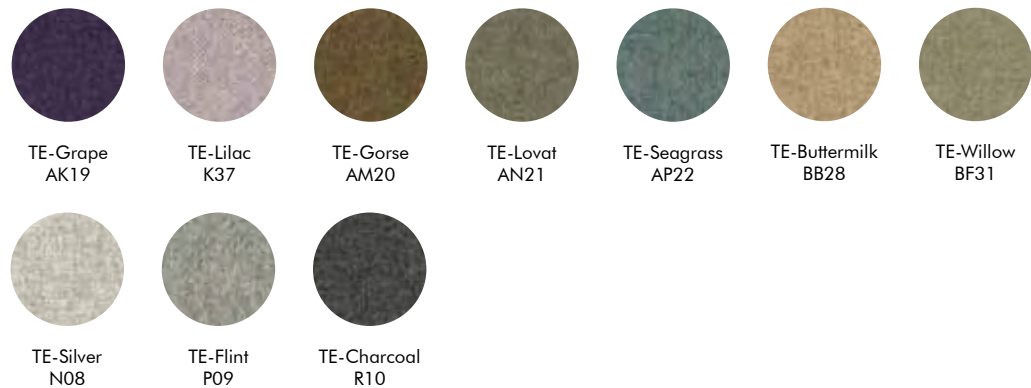

CAT B

TERRA
CLARA 2
REMIX 2
VELVET

Terra

Composition 100% Pure New Wool
Weight 370 g/m² | 10.91 oz/yd²
Width 137 cm | 53.94"
Abrasion resistance 40.000 Martindale, 25.000 Wyzenbeek
Flammability EU: BS 5852 CRIB 5 | BS 5867 PART 2 : 2008 : TYPE B
EN 1021.2/2006
USA: CAL TB 117
Fastness to light EU: 5 | USA: 5
Fastness to rubbing EU: Wet 4 | Dry 4
Fastness to crocking USA: Wet 4 | Dry 4
Match Weight ±5% | Width ±2%
Maintenance Vacuum clean regularly. Don't wash. Don't remove the Terra from the product. Treat spillages immediately. Professional dry clean or wipe clean with a pH neutral soap and a damp cloth.

TE-Grape
AK19

TE-Lilac
K37

TE-Gorse
AM20

TE-Lovat
AN21

TE-Seagrass
AP22

TE-Buttermilk
BB28

TE-Willow
BF31

TE-Silver
N08

TE-Flint
P09

TE-Charcoal
R10

Clara 2

Composition 92% new wool, 8% nylon
Weight 400 g/lin.m
Width 138 cm | 54.33"
Abrasion resistance 80.000 Martindale rubs, EN ISO 12947
Flammability EN 1021-1/2 | BS 5852, ignition source 2-3 | DIN 4102 B2
NF D 60 013 | UNI 9175 1IM | US Cal. Tech. Bull. 117, Sec. E
NFPA 260 | IMO A.652(16)
Fastness to light Note 5-7, ISO 105-B02
Fastness to rubbing (ISO) dry 4-5, wet 4
Pilling Note 4, EN ISO 12945
Maintenance Vacuuming and dry cleaning