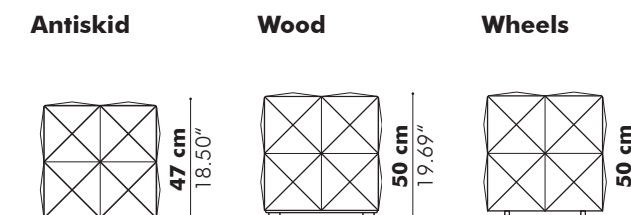

BuzziCube 3D

— by BuzziSpace Studio

Sound-absorbing 3D pouf

A high-design pouf that is unique in its class thanks to its revolutionary form and high-tech production process. The 3D foam covered with a variety of BuzziSpace fabrics gives it a unique touch.

Models

Quatro

L Right

L Left

T

Bottom

Patterns

Finishes

Upholstery in fabric collections CAT A, E (check our application overview p. 312)

Acoustics

Acoustic Principles

Absorption Diffusion

Acoustic Performance

Low Tones Mid Tones High Tones

How to order

Model
Bottom
Pattern
Fabric (CAT > collection > color)