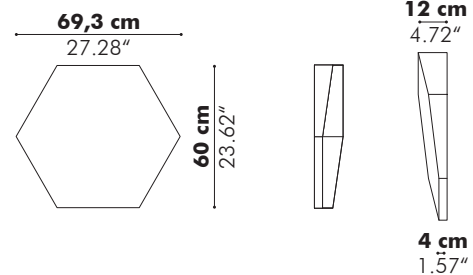

Models

Square

Depth Square	
SQ-4	4 cm 1.57"
SQ-8	8 cm 3.15"
SQ-12	12 cm 4.72"

Hexa

Depth Hexa	
Hexa-4	4 cm 1.57"
Hexa-8	8 cm 3.15"
Hexa-12	12 cm 4.72"

Square Wedge

Hexa Wedge

Rectangular