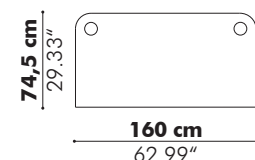

Worktops

Worktop Full