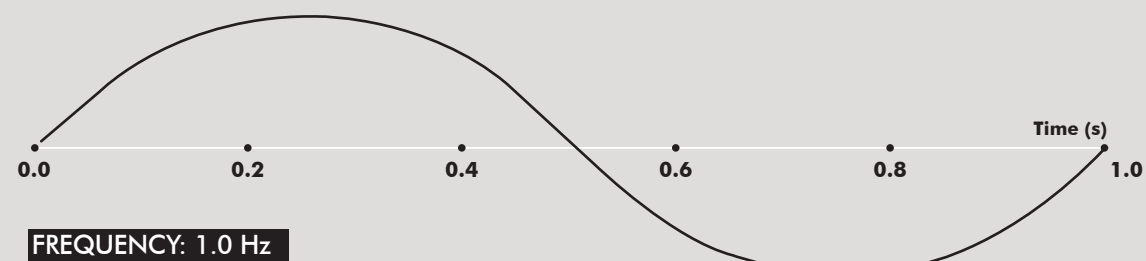

WHAT IS SOUND

FREQUENCY
DECIBEL
REVERBERATION TIME

Sound consists of pressure waves that run through the air. It can be described as energy, created by vibrations, transmitted through air or any other medium. The inner ear transfers those vibrations into sound. These sound waves have 2 different characteristics: frequency and decibel. **Frequency** determines the tone of the sound, while **Decibel** determines the intensity of sound.

Frequency

The wavelength determines the sound frequency. It is measured as the number of repetitive vibrations per cycle per second and is expressed in Hertz. The audible range of sound is between 20 to 20 000 Hz. The higher the frequency, the higher the tone.

Low tone

Long wave - Low frequency (50 - 250 Hz)
E.G. heating systems, ventilation, elevators, copy machines, server rooms

Mid tone

Mid length wave - Speech frequency (250 - 2500 Hz)
E.G. speech, vowels, consonants

High tone

Short wave - High frequency (2500 - 12000 Hz)
E.G. ringtones, typing sounds, clicking sounds, kids

WHAT IS SOUND

FREQUENCY
DECIBEL
REVERBERATION TIME

Decibel

Decibel is a logarithmic unit to express the ratio of sound intensity (volume) and is important as an indicator of the background noise level. Humans can hear sounds between 0 and 140 decibels.

The value of decibels has no direct or indirect correlation with the sound frequency. For example, the ticking of a clock and the buzzing of a vacuum cleaner may have the same frequency but a different volume.