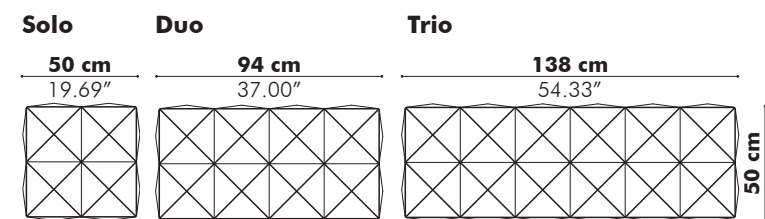

BuzziCube 3D

— by BuzziSpace Studio

Sound-absorbing 3D pouf

A high-design pouf that is unique in its class thanks to its revolutionary form and high-tech production process. The 3D foam covered with a variety of BuzziSpace fabrics gives it a unique touch.

Models

Quatro

L Right

L Left

T

Bottom

Patterns

Finishes

Upholstery in fabric collections CAT A, E (check our application overview p. 312)

Acoustics

Acoustic Principles

Absorption Diffusion

Acoustic Performance

Low Tones Mid Tones High Tones

How to order

Model
Bottom
Pattern
Fabric (CAT > collection > color)