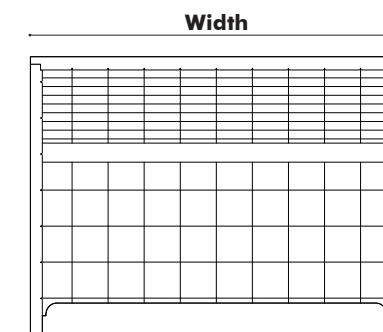

Finishes

Upholstery in fabric collections CAT A, B, C, D
(check our application overview p. 312)

Options

Backpanel in other color