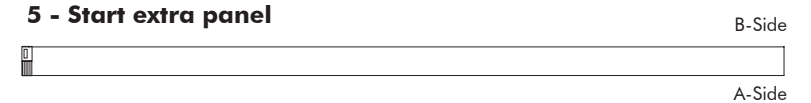

5 - Start extra panel