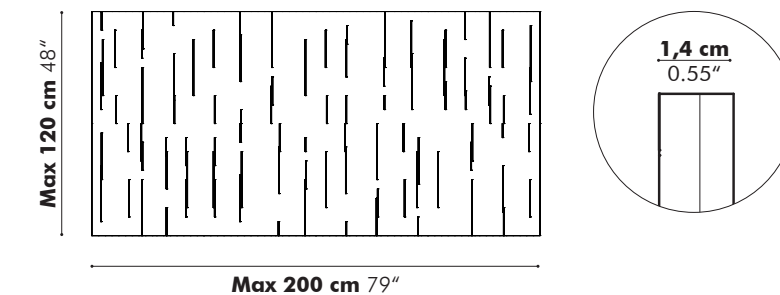

Dimensions

Panels can be mounted horizontally or vertically.

Finishes

Sliced BuzziFelt in Anthracite and OffWhite

When installing several panels next to each other the stripes will not be in a continuous line

The seam will be visible

Variation in density may occur

Mounting

Self-adhesive back layer

Not recommended for ceiling/floor applications

Acoustics

Acoustic Principles

Absorption   Diffusion

Acoustic Performance

Mid Tones   High Tones

How to order

Size (W x H)

Sliced Felt combination

Horizontal or vertical stripes