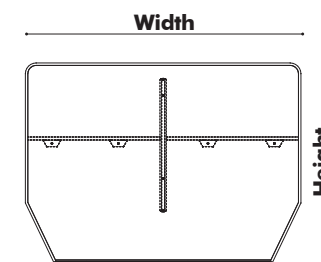

Panels
Upholstery in fabric collection CAT A (check our application overview p. 312)

Worktops

Antwerp Oak

White Laminate

How to order

Model
Size
Fabric (CAT > collection > color)
Finish Worktop

Desk

	Length	Width	Height
S	125 cm	49.21"	165 cm
M	165 cm	64.96"	205 cm
L	205 cm	80.71"	