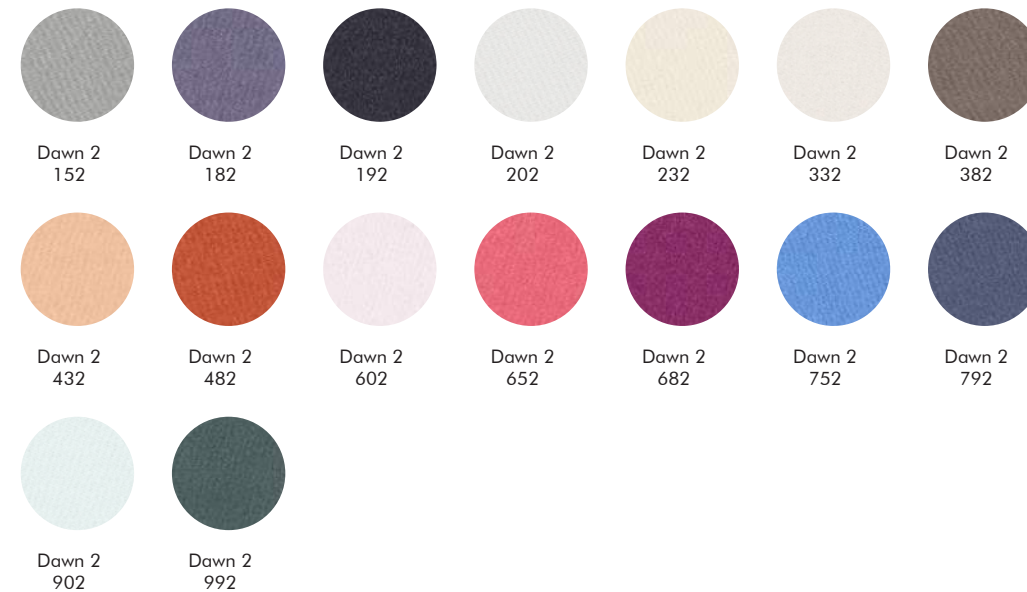

Dawn 2

Composition 100% polyester FR
Weight App. 780 g/lin.m
Flammability EN 13 773 class 1 | EN 13501, B-s1, d0 | BS 5867 part 2 type B | DIN 4102 B1 | SN 198 898 5.2 | NF D 92 507 M1 | UNI 9177 classe 1
Fastness to light Note 5-7, ISO 105-B02
Maintenance Washable at max. 60°C. Half wash load. Drip drying. Ironing might be necessary when washed at 60°C.