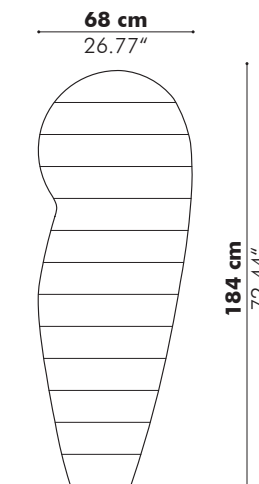

BuzziPlant

— by Anthony Duffeleer

Free-standing sound-absorbing screen

The BuzziPlant by designer Anthony Duffeleer is a fun-loving, decorative room divider that balances sound. Thanks to the striking shape and color of the three available plants, you can make a statement at home or at the office.

Models

Surf

Doldi

Mobi

Baseplate

Finishes

Upholstery in fabric collections CAT A, B, C, D, E (check our application overview p. 312)
Baseplate in alu color (RAL 9006) or black (RAL 9005)

Acoustics

Acoustic Principles

Absorption   Diffusion   Attenuation

Acoustic Performance

Low Tones   Mid Tones   High Tones

How to order

Model
Fabric (CAT > collection > color)
Color baseplate