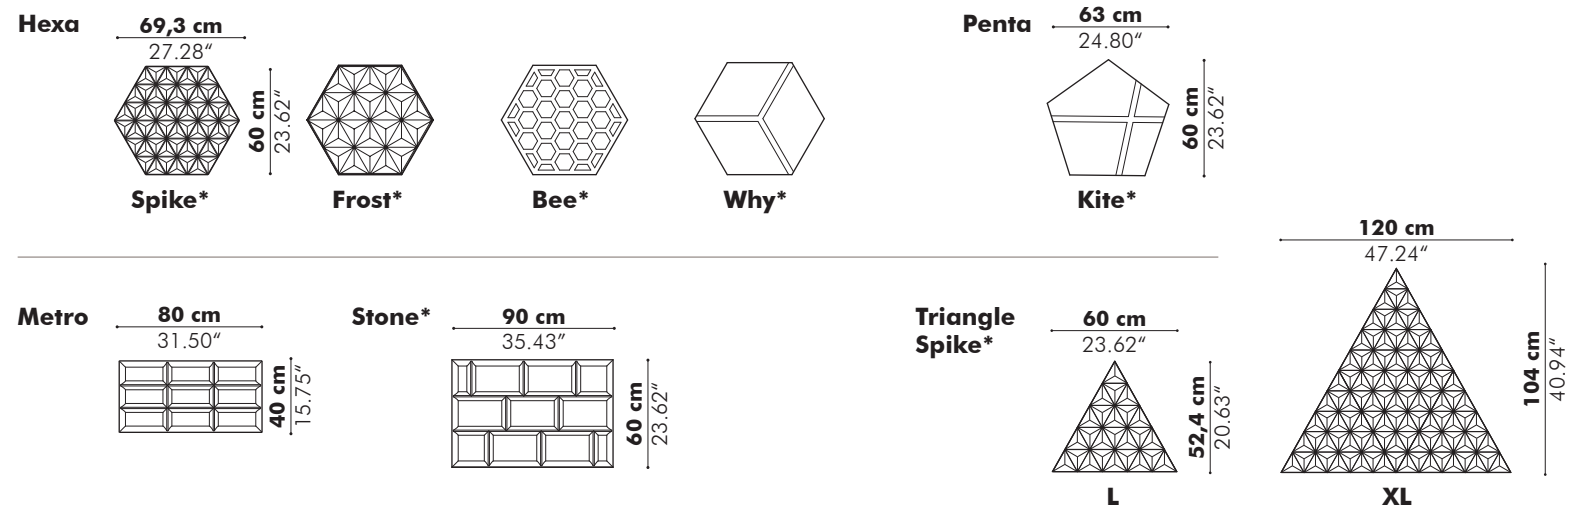

Models & Patterns