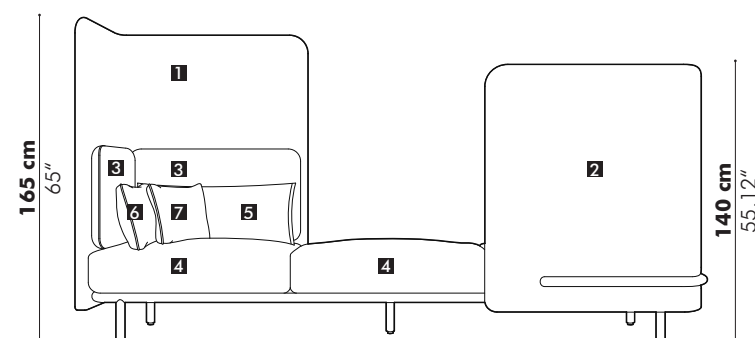

Components

1. 1 | Shield large
   - 2 | Shield medium
   - 3 | Shield cushion
   - 4 | Seating cushion
   - 5 | Comfort back
   - 6 | Comfort arm*
   - 7 | Decorative cushion*
2. Optional

Finishes

Frame powder coated metal in black (RAL 9005)
Shields in CAT A, B, C, D, E, F
Seating cushions in CAT A, B, C, D, E, F, Leather
Comfort and decorative cushions upholstered in CAT A, B, C, D, E, F and Leather
(check our application overview p. 312)