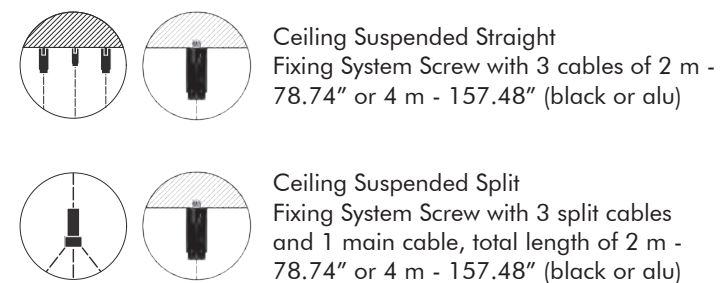

Dimensions

Finishes

Metal frame in white (RAL 9010)
Upholstery in fabric collections CAT A, B, C, D and E
(check our application overview p. 312)

Mounting

White metal ceiling canopy and transparent power cable incl.