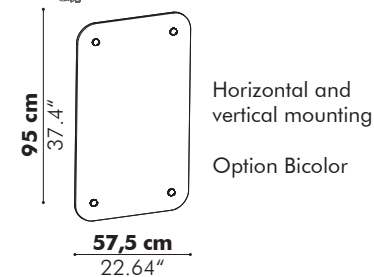

Accessories

Pinboard BuzziFelt