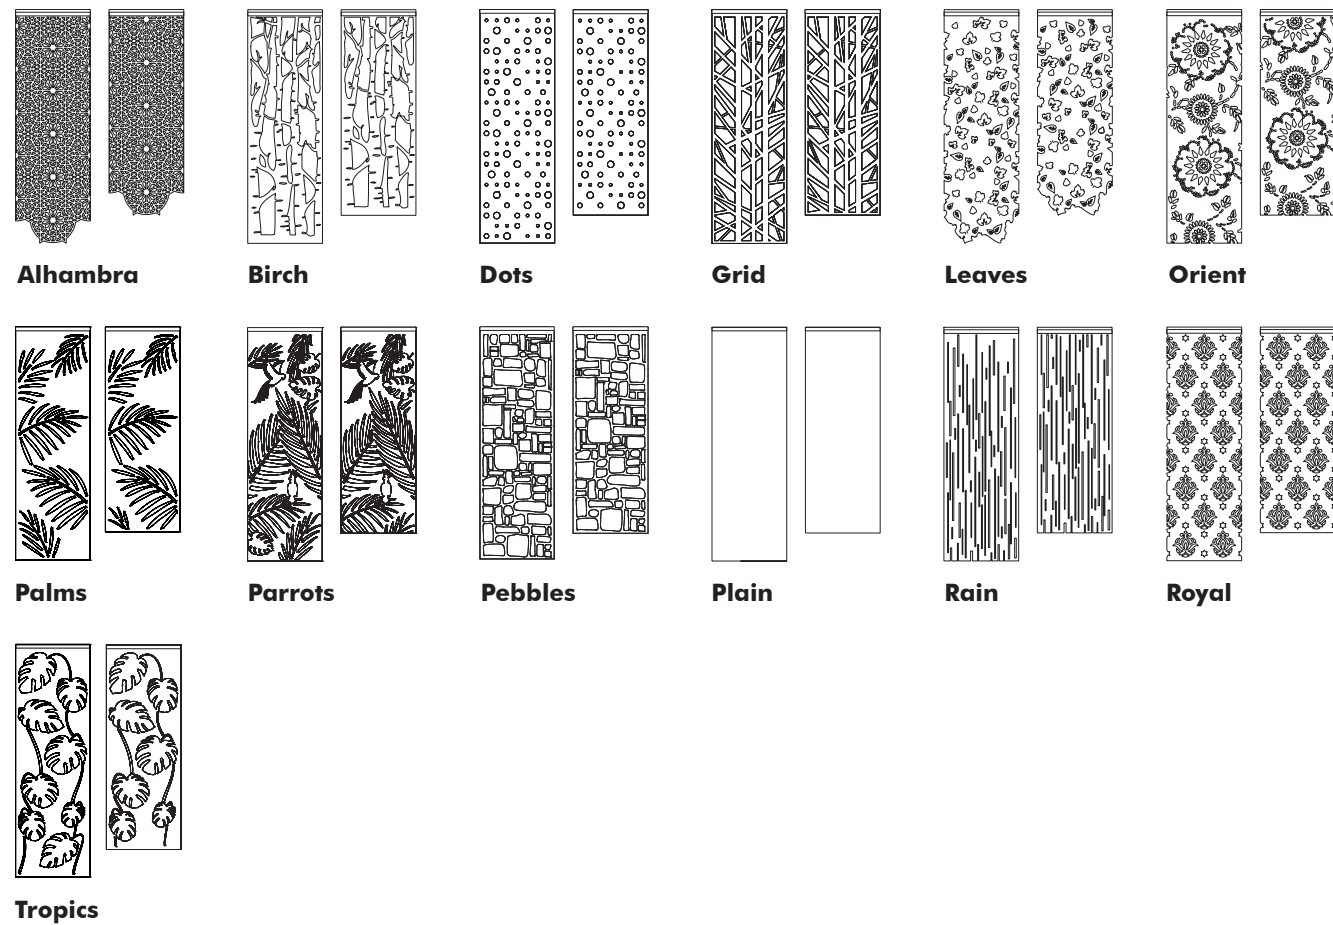

Dimensions

Patterns

Patterns

Skylines