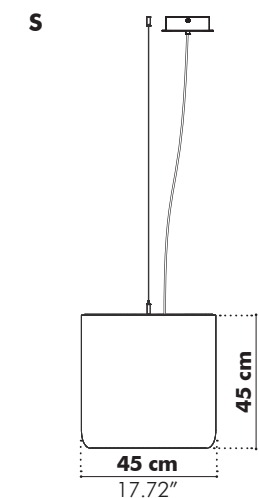

Dimensions

Finishes

Metal frame in black (RAL 9005)
Upholstery in fabric collections CAT A, B, C, D and E
(check our application overview p. 312)
Frosted glass globe with metal heatsink in black (RAL 9005)

Mounting

Black metal ceiling canopy and black fabric power cable incl.

Ceiling Suspended
Fixing System Screw with 1 cable of 2 m - 78.74" or
5 m - 196.85" (black or alu)

Light

Input Voltage: 110 - 240V
Input Frequency: 50/60Hz
Lumen Output: 1500 lumen
Color Temperature: 3000K
Color Rendering Index: 90
1-10V dimmable
CE/CB certified / cULus listed

Acoustics

Acoustic Principles

Absorption Diffusion

Acoustic Performance

Low Tones Mid Tones High Tones

How to order

Fabric (CAT > collection > color)
Mounting option