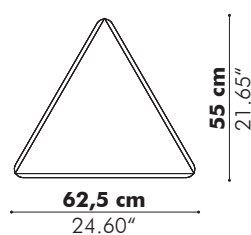

Models

Wedge