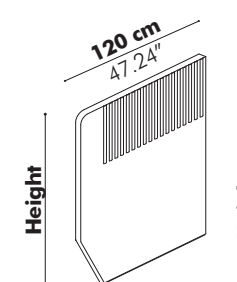

Mid Media

S

M

L

Height

120 cm	47.24"
135 cm	53.15"
150 cm	59.06"
180 cm	70.87"

Mid End

Left