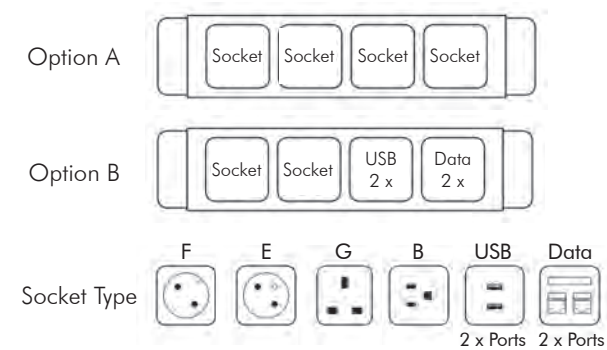

Electrification for meeting tables

Cable entry/cutouts for electrification are optional.

Finishes

Frame

Powder coated metal in Beige Red (RAL 3012), Black Green (RAL 6012), Pastel Blue (RAL 5024), Pastel Green (RAL 6019), Light Green (RAL 6027), Signal Grey (RAL 7004), Black (RAL 9005)

Curtains

CUR A, B, C, D, E or F (check our application overview p. 338)

Worktop & Shelves

Supportive frames for worktop and shelves in same metal color as frame

Acoustics

Acoustic Principles

Acoustic Performance

How to order

Size frame (height, depth, width)
Finish frame
Curtains (CUR > collection > color)
Worktop (model, size, finish)
Shelf (model, size, finish)
Accessories (size, finish)