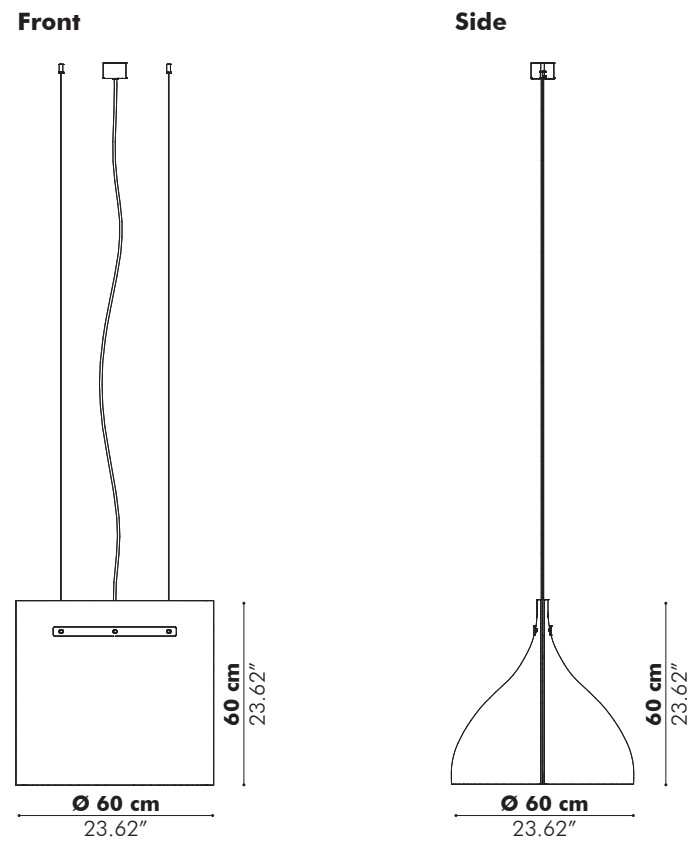

Dimensions

Finishes

Metal frame in black (RAL 9005), white (RAL 9010) or fluo yellow (RAL 1016)
 Cover in BuzziFelt

Mounting

White metal ceiling canopy and transparent power cable incl.

Ceiling Suspended.
 Fixing System Screw with 2 cables of 2 m - 78.74" or 4 m - 157.85" (black or alu)