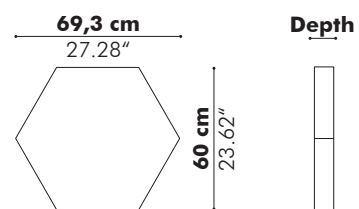

Models

Square

Depth Square	
SQ-4	4 cm 1.57"
SQ-8	8 cm 3.15"
SQ-12	12 cm 4.72"

Hexa

Depth Hexa	
Hexa-4	4 cm 1.57"
Hexa-8	8 cm 3.15"
Hexa-12	12 cm 4.72"

Square Wedge

Hexa Wedge

Rectangular