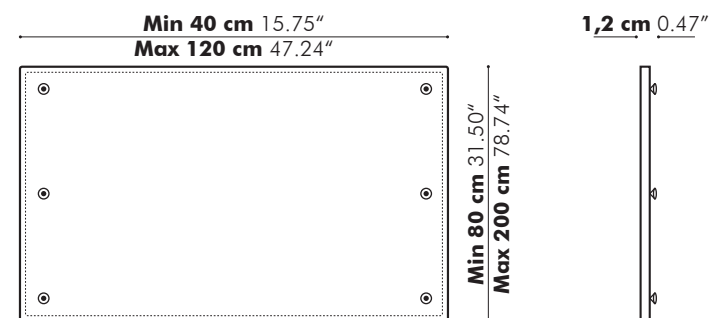

Dimensions

Finishes

2 layers of BuzziFelt stitched together

Mounting

Panel attached to a surface with suction cups
For vertical use only
Not recommended for ceiling applications

Acoustics

Acoustic Principles

Absorption

Acoustic Performance

High Tones

How to order

Size (W x H)
BuzziFelt color