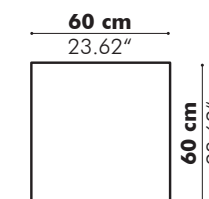

Models

Square L