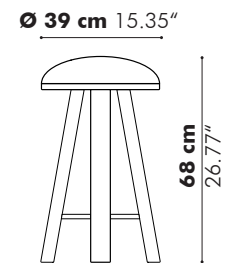

Looking for a pure wood stool? BuzziMilk Stool AllWood is pure simplicity and strong design.

Models

Stool

Counter

Bar

Bench

Stool All Wood

Tile Small