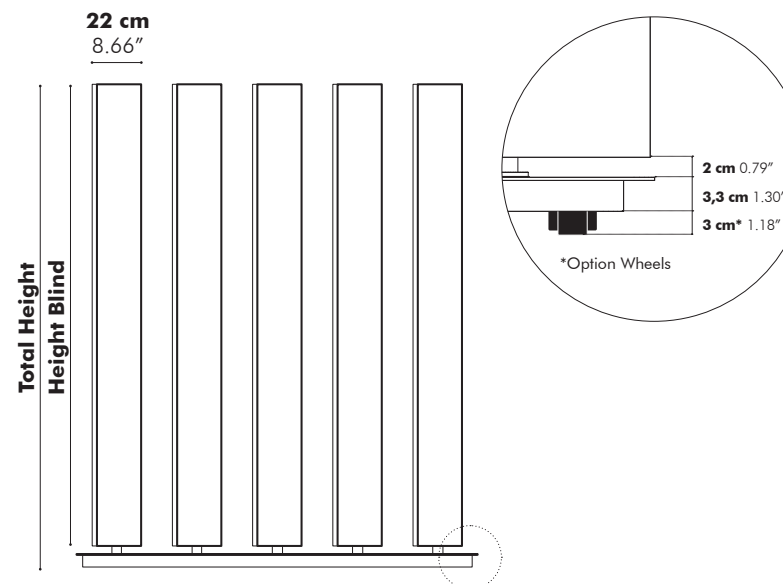

Volkswagen Financial IT offices - Berlin
Photography: Andrea Janssen

Dimensions

	Height Blind	Total Height
S	115 cm 45.28"	120,3 cm 47.36"
M	150 cm 59.06"	155,3 cm 61.14"
L	185 cm 72.83"	190,3 cm 74.92"