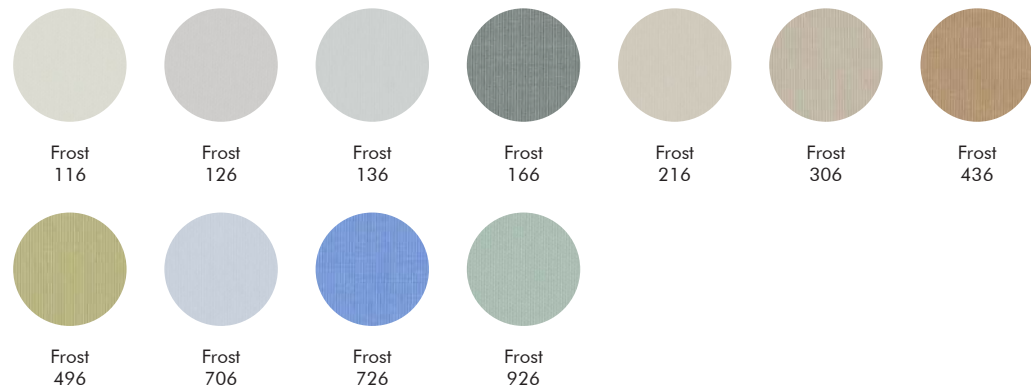

CUR A

FROST

Frost

kvadrat

Composition 50% polyester FR, 50% polyester
Weight App. 150 g/lin.m
Flammability EN 13 773 class 1 | BS 5867 part 2 type B | DIN 4102 B1 | SN 198 898 5.2 | NF D 92 507 M1 | UNI 9177 classe 1 | NFPA 701 | AS/NZS 1530.3 | IMO A.471 (XII)
Fastness to light Note 5-7, ISO 105-B02
Maintenance Washable at max. 60°C. Drip drying. Ironing will be necessary