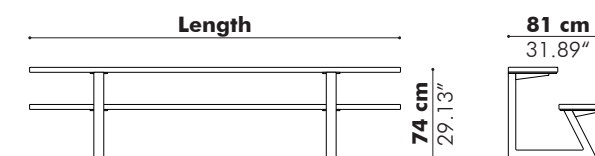

Low Half

Length 200 cm 78.74" 300 cm 118.11" 400 cm 157.48"

Finishes

Base in powder coated steel black (RAL 9005) or white (RAL 9010)
Worktop & seats in powder coated aluminum black (RAL 9005) or white (RAL 9010), Oak* or Iroko.
Iroko wood is naturally durable but may be prone to movement and cracking in outdoor environments.

How to order

- Model
- Length
- Color base
- Material worktop & seats

*Not suitable for outdoor use