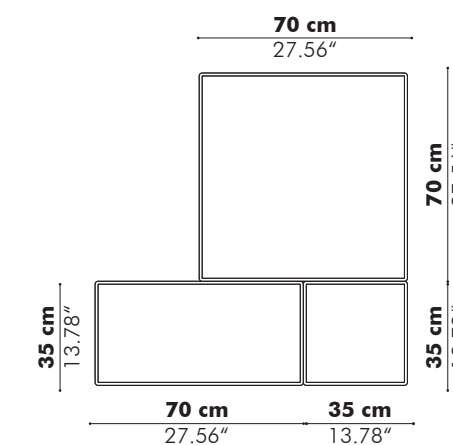

Dimensions

One set consists of 18 pieces of 3 sizes (approximately 5 m² per set)

Patterns

Forest Waterfalls

Straps: Taupe (EU) or Velcro (US)
Colors: Tartan Blue Multi X13, Fabric Aqua, Tartan Glacier D05, Terra Willow BF31, Terra Seagrass AP22, Fabric Pistache

Charcoal Dust

Straps: Nero (EU) or Velcro (US)
Colors: Fabric Zwart, Terra Charcoal R10, Terra Silver N08, Terra Flint P09, Tartan Charcoal Ecru U11, Tartan Grey P21

English Library

Straps: Acero (EU) or Velcro (US)
Colors: Tartan Charcoal Multi F04, Tartan Blue Multi X13, Fabric Orange, Fabric Mint, Fabric Petrol, Terra Violet BM29