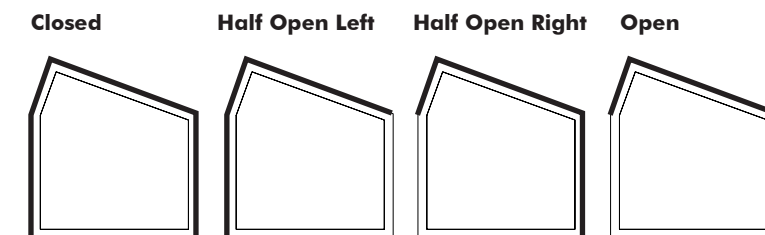

BuzziShed

— Jean-Pierre Galeyn and
BuzziSpace Studio

Outdoor shed

While working outside might seem nice, the lack of comfy furniture and the glare of the sun on your laptop or smartphone screen might cause a lot of discomfort. Until now. With the launch of the BuzziShed, designed by Jean Pierre Galeyn and BuzziSpace Studio, you can now work or spend time outside in this stylish outdoor shed, protected from sunlight and even from the rain. The BuzziShed can also be used as a garden shed on cool or rainy days or to create meeting points in a large open space.

Models

Dimensions

Options

Gutter available to connect two sheds (not possible with closed shed)
Custom fabric print on request

Finishes

Frame in galvanized steel
Roof in orchestra fabric (check our website)
Floor in antiskid outdoor plywood

How to order

Model
Color orchestra fabric
Options