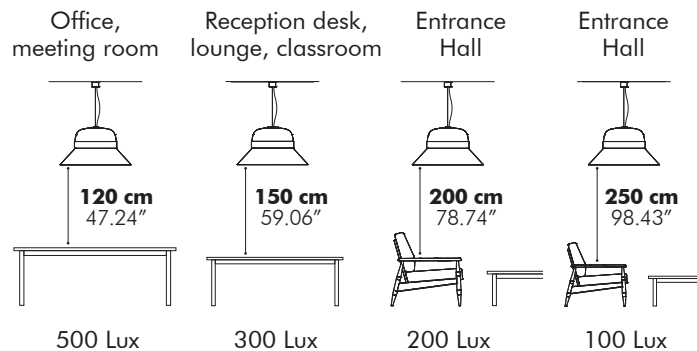

Lux levels

To enlight your workplace or room with optimal lux levels take following measures into account.

* According to EN12464

Acoustics

Acoustic Principles

Absorption Diffusion

Acoustic Performance

Mid Tones High Tones

How to order

Model
Fabric (CAT > collection > color)
Color metal shade
Color decorative ring
Mounting option