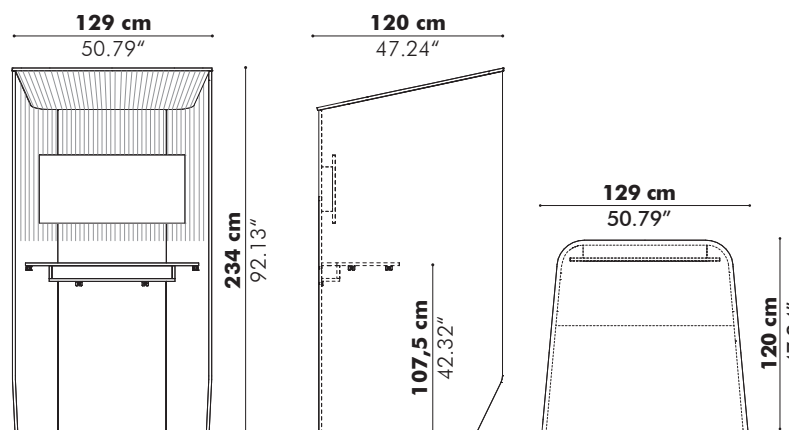

Models

Single

Standing

Side by Side

Patterns

Finishes

Upholstery Hub Single, Standing & Side by Side in fabric collections CAT A, E (check our application overview p. 312)
Worktop upholstered

Options

1. Bicolor
   Light (LED) + panel
2. **Single - Standing:**
3. Worktop in white laminate (without cable tray) or in Antwerp Oak (with or without cable tray)
4. **Side by Side:**
5. Worktop in Antwerp Oak (without cable tray)

Acoustics

Acoustic Principles

Absorption   Diffusion   Attenuation

Acoustic Performance

Mid Tones   High Tones

How to order

Model
3D Rib or Diamond for Single, Standing, Side by Side
Flat or 3D for Targa
Fabric (CAT > collection > color)
Options