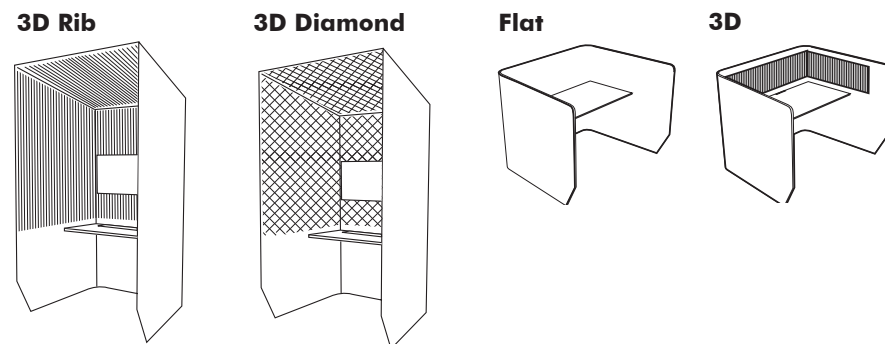

360i - London
Photography: Grey Limited

Patterns