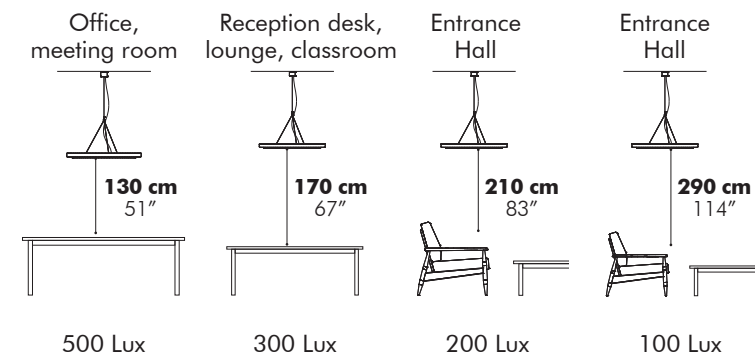

Lux levels

To enlighten your space with optimal lux level take following measures into account.

* According to EN12464

Acoustics

Acoustic Principles

Absorption   Diffusion

Acoustic Performance

Mid Tones   High Tones

How to order

Size
Pattern
Fabric (CAT > collection > color)
Mounting option