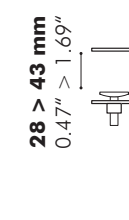

Part A

Part D

Part B

Part C

* Magnet only to be used for BuzziDesk:
 H ≤ 40 cm - 15.75" and W ≤ 160 cm - 62.99"
 ** Screws included

Thin

F L

F L-plus