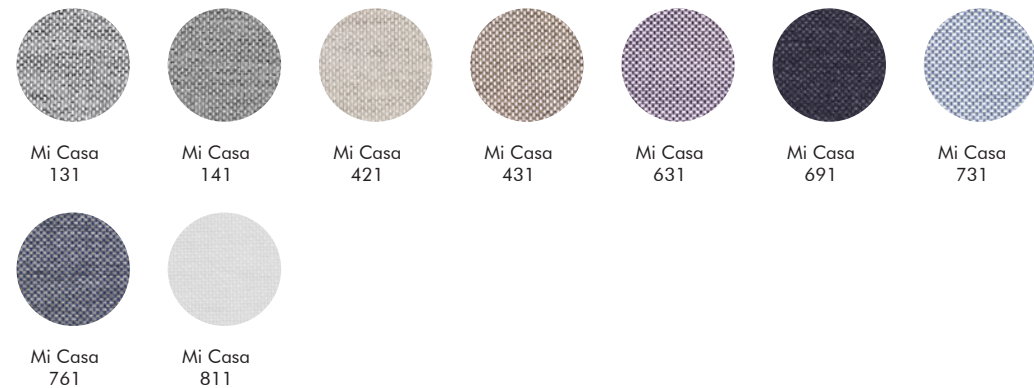

CUR D

DROPS
MI CASA

Mi Casa

Composition 100% Trevira CS
Weight App. 600 g/lin.m
Flammability EN 13 773 class 1 | BS 5867 part 2 type B | DIN 4102 B1 | SN 198 898 5.2 | NF D 92 507 M1 | UNI 9177 classe 1 | IMO FTP Code 2010:Part 7
Fastness to light Note 5-7, ISO 105-B02
Maintenance Washable at max. 60°C. Half wash load. Drip drying. Ironing might be necessary when washed at 60°C.

kvadrat