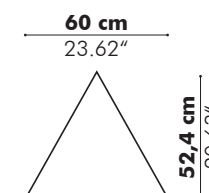

BuzziTile Flat

— by Sas Adriaenssens

Sound-absorbing flat wall tile

BuzziTile Flat is more than an acoustical wall tile. Create unique and exciting wall features by combining different shapes and colors for an incomparable effect.

Models

Square L

Square XL

Metro

Triangle

Triangle XL

Finishes

Upholstery in fabric collections CAT A, B, C, D, E, F (check our application overview p. 312)
Back always in wood, without stitch

Mounting

Self-adhesive tape or power magnets
Not recommended for ceiling applications

Acoustics

Acoustic Principles

Absorption Diffusion

Acoustic Performance

Mid Tones High Tones

How to order

Model
Fabric (CAT > collection > color)
Mounting option