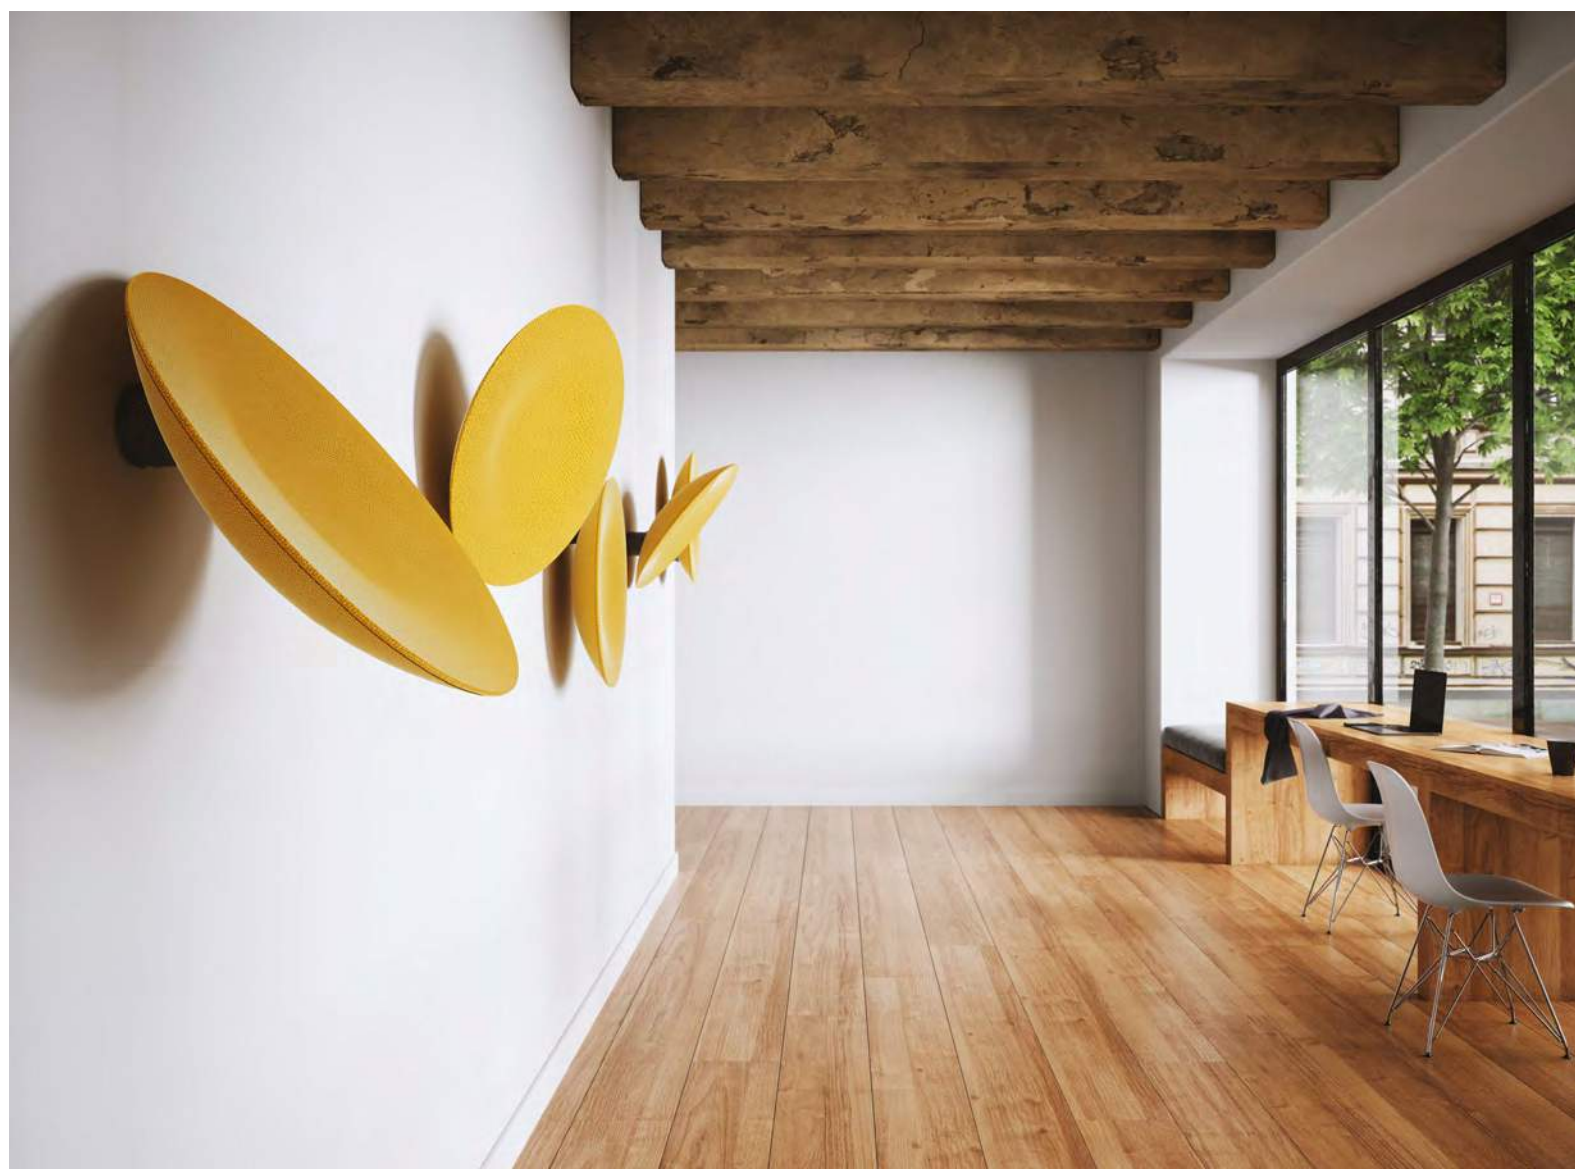

Playful exterior, complex interior. BuzziDish marries design and function with the recognizable shape, reminiscent of a satellite dish. Featuring a fabric-upholstered body paired with a perforated structure and acoustic foam core interior, BuzziDish's parabolic, concave design efficiently mitigates noise by absorbing undesired sound waves. With a rotating connector, attached to the back of the outside curvature, BuzziDish offers additional functionality and flexibility. Combine an array of panels and turn the body in different directions for added acoustic impact and visual interest—create something never seen before!