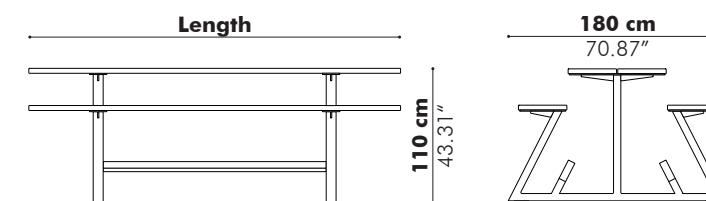

Models

High