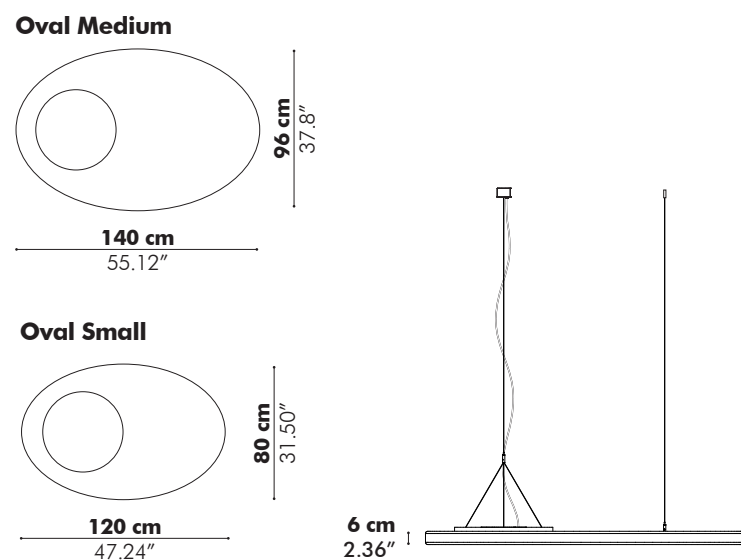

Dimensions

Patterns

Mounting

White metal ceiling canopy and transparent power cable.

* Moon Oval with additional cable & Fixing System Screw.

Finishes

Upholstery in fabric collections CAT A, B, C, D, E (check our application overview p. 312)