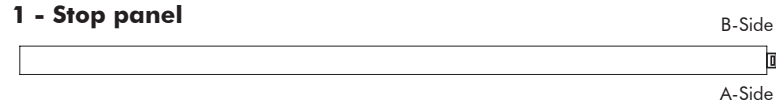

1 - Stop panel