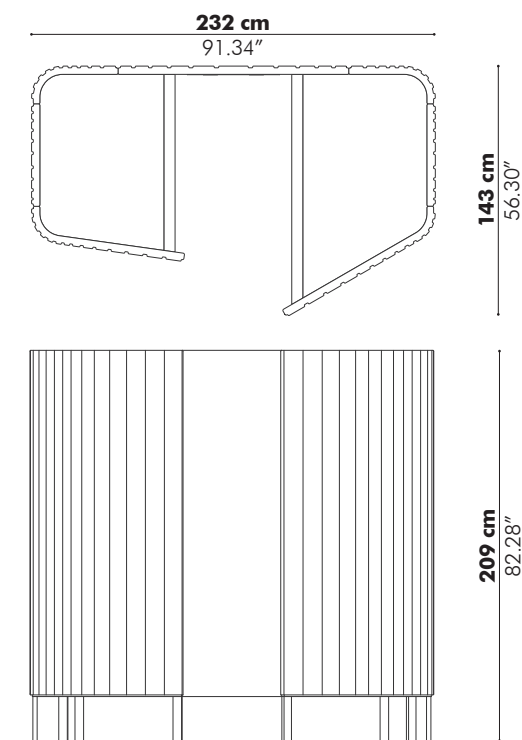

Dimensions

Finishes

Upholstery in fabric collections CAT A, B, C, D, E, F (check our application overview p. 312)
Base powder coated metal in Umbra Grey (RAL 7022)
3D rib outside

Options

- Bicolor
- LED
- Cushion

Acoustics

Acoustic Principles

Acoustic Performance

How to order

Fabric (CAT > collection > color)
Options