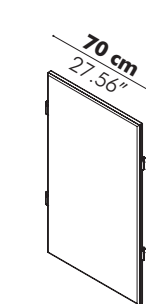

Inspiration Models

Let these inspiration models guide you when building your own BuzziVille setup. Dimensions of these predefined setups are dependent on the size of the panels you choose. All models are available in 4 heights: 120, 135, 150 & 180 cm | 47.24", 53.15", 59.06", 70.87"

Work

Panels

Height

120 cm	47.24"
135 cm	53.15"
150 cm	59.06"
180 cm	70.87"

Finishes

Height 120 cm | 47.24"
Upholstery in fabric collections CAT A, B
Height 135 cm | 53.15" or larger
Upholstery in fabric collection CAT A
(check our application overview p. 312)

Patterns