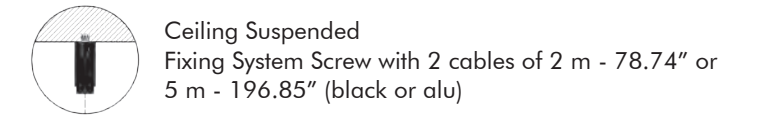

Mounting

Options

Bicolor

Acoustics

Acoustic Principles

Attenuation