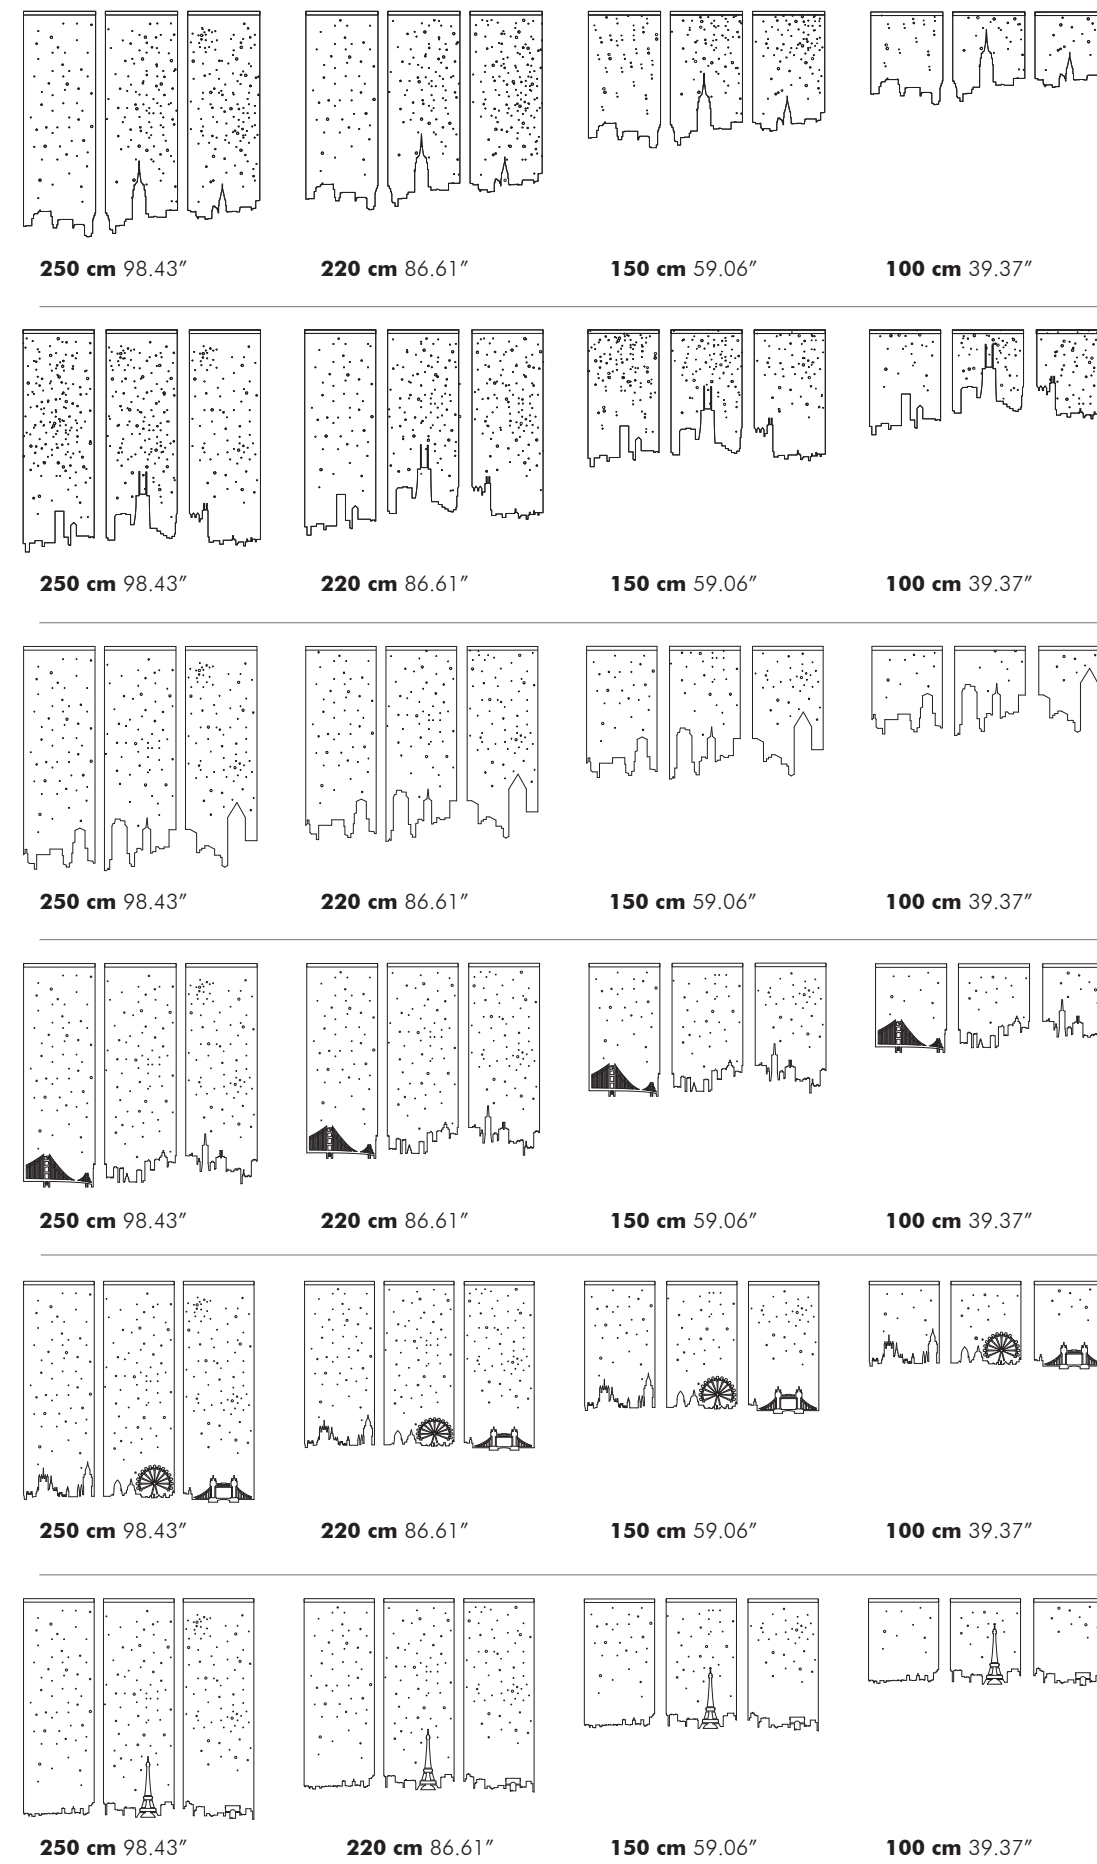

Patterns

Skylines