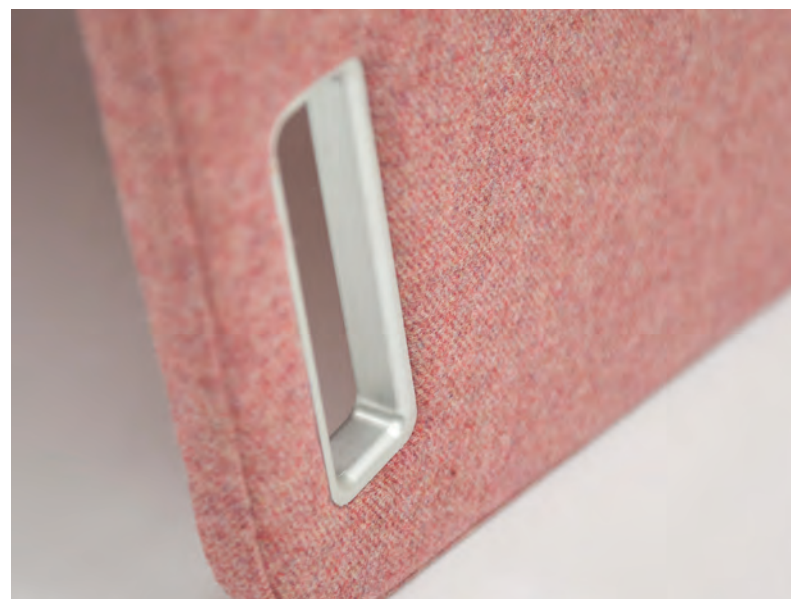

BuzziCockpit

— by Alain Gilles

Acoustic desktop cocoon

The BuzziCockpit is a tool for personal privacy and well-being. It is a small, compact and ergonomically-designed acoustical cocoon. It is a piece you can easily add in any office by setting it up on top of any existing table. By doing so, a quieter and more private area is instantly defined within the space. When using it, one should grab the handles and slightly pull the BuzziCockpit closer in order to enhance the acoustic experience. It can easily be moved back to create a larger, more collaborative work area as well. This cocoon can be used as a clever add-on to any office, but would also be very useful in public places such as libraries or hotel lobbies.