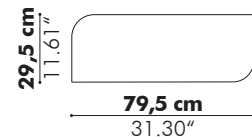

Shelves

Shelf Full

Shelf A

Shelf B

Accessories

Pinboard BuzziFelt

Hooks

Finish: Antwerp oak

Universal Mount

For display or whiteboard

Flag

Finish: Antwerp oak

Options

Electrification Unit for worktops

An electrification unit can be ordered for different regions. Each electrification unit includes a HDMI, DATA and USB module. It can be configured (by the customer) by snapping HDMI, DATA and/or USB in the grey zone.

Electrification for meeting tables

Cable entry/cutouts for electrification are optional.

Finishes

Frame

Powder coated metal in Beige Red (RAL 3012), Black Green (RAL 6012), Pastel Blue (RAL 5024), Pastel Green (RAL 6019), Light Green (RAL 6027), Signal Grey (RAL 7004), Black (RAL 9005)

Curtains

CUR A, B, C, D, E or F (check our application overview p. 338)

Worktop & Shelves

Supportive frames for worktop and shelves in same metal color as frame

Acoustics

Acoustic Principles

Acoustic Performance

How to order

Size frame (height, depth, width)
Finish frame
Curtains (CUR > collection > color)
Worktop (model, size, finish)
Shelf (model, size, finish)
Accessories (size, finish)