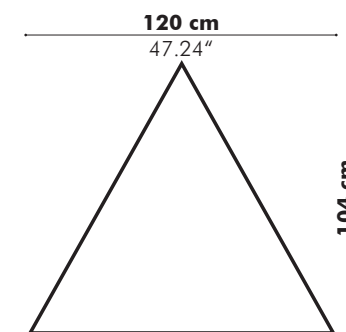

Metro

Triangle

Triangle XL