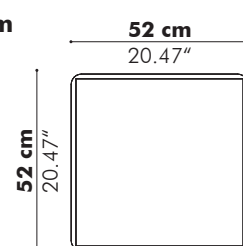

Models

Wedge

Height

S	120 cm	47.24"
M	155 cm	61.02"
L	190 cm	74.80"

Cylinder

Beam

Finishes

Upholstery in fabric collections CAT A, B, C, D, E, F
 (check our application overview p. 312)
 Baseplate in black (RAL 9005) or white (RAL 9010)