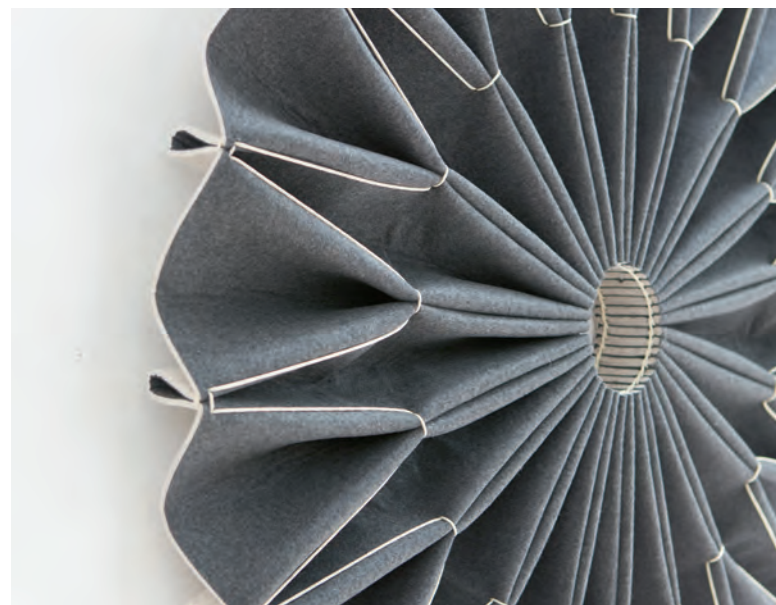

Models

Ripple M

Ripple L

Edel M

Edel L

Finishes

Pleat in BuzziFelt: OffWhite, StoneGrey, Lime, Anthracite
Extra layer of fabric (CAT A) possible on BuzziFelt OffWhite or Anthracite (check our application overview p. 312)
Lace in OffWhite or Black

Mounting

Wall Mounted (only for Edel)
Fixing System Wall
Central wooden support in ash white wash or ash black stained
excl. mounting hook

Ceiling Suspended
Fixing System Screw with 3 cables of 2 m - 78.74" or
5 m - 196.85" (black or alu)

Acoustics

Acoustic Principles

Absorption

Diffusion

Acoustic Performance

Mid Tones

High Tones

How to order

Size
Model
Mounting System
Color lace