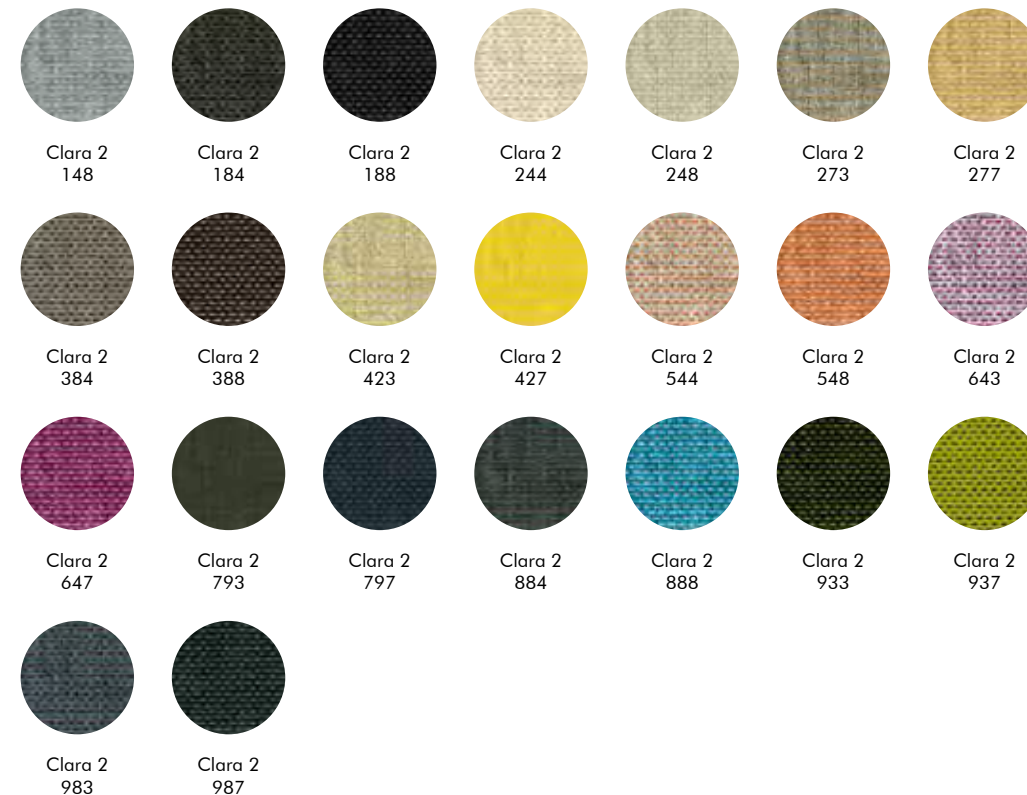

Clara 2
148

Clara 2
184

Clara 2
188

Clara 2
244

Clara 2
248

Clara 2
273

Clara 2
277

Clara 2
384

Clara 2
388

Clara 2
423

Clara 2
427

Clara 2
544

Clara 2
548

Clara 2
643

Clara 2
647

Clara 2
793

Clara 2
797

Clara 2
884

Clara 2
888

Clara 2
933

Clara 2
937

Clara 2
983

Clara 2
987

kvadrat

CAT B

TERRA
CLARA 2
REMIX 2
VELVET

Note color deviation may occur.
Find the latest update of the material specifications and colors on our website: www.buzzi.space