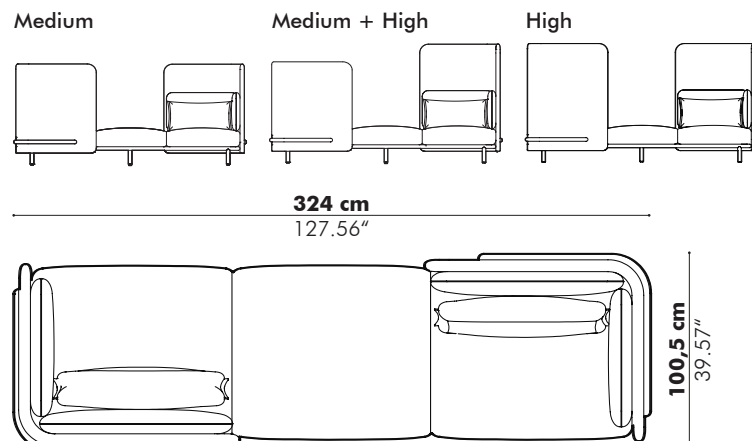

Original AG103 - Right open