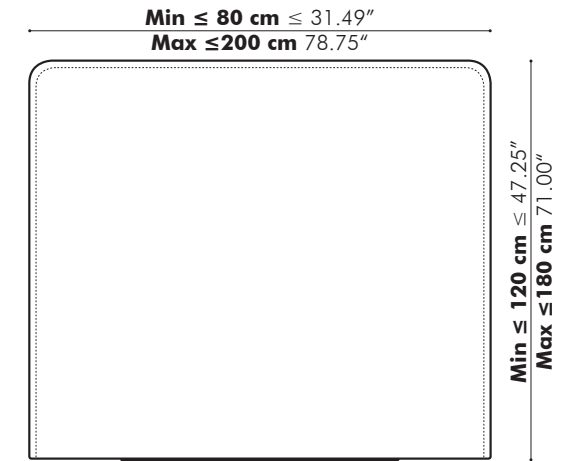

Dimensions