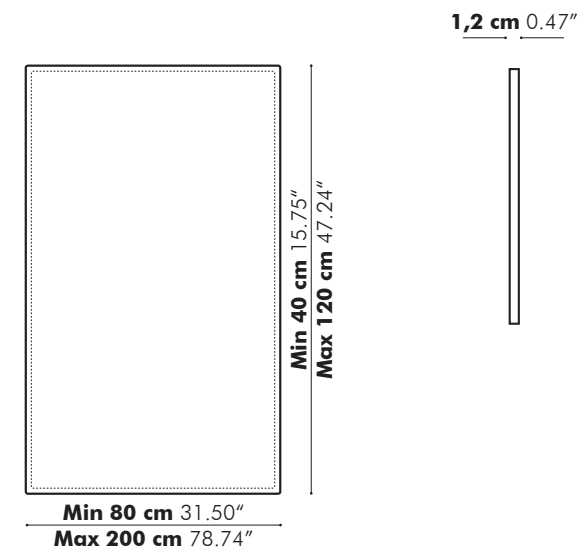

Dimensions

Finishes

2 layers of BuzziFelt stitched together
Extra layer in fabric collections CAT A, B, C, D, E, F possible
(check our application overview p. 312)