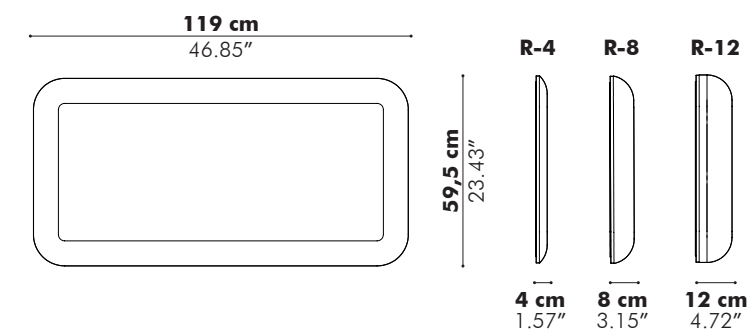

Rectangular

Finishes

Upholstery in CAT A, B, C, D, E, F (check our application overview p. 312)

Mounting

BuzziTab Soft Fixing System included.
(horizontal or vertical mounting)

Acoustics

Acoustic Principles

Absorption

Acoustic Performance

Low Tones

Mid Tones

High Tones

How to order

Model
Fabric (CAT > collection > color)