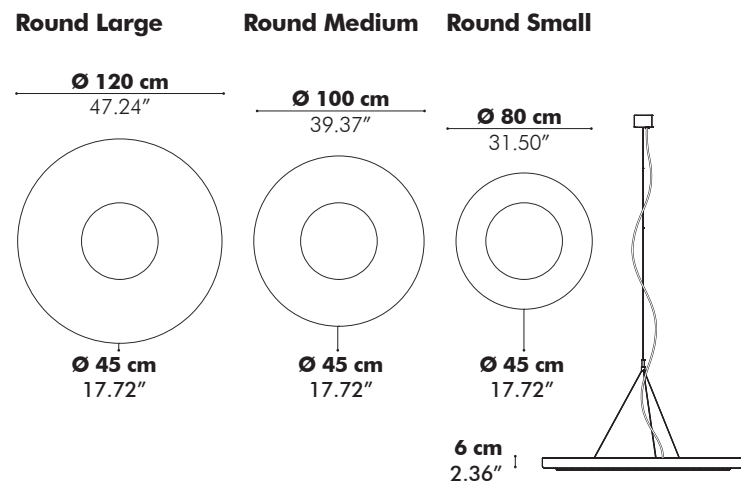

Dimensions

Patterns

Mounting

White metal ceiling canopy and transparent power cable.

* Moon Oval with additional cable & Fixing System Screw.

Finishes

Upholstery in fabric collections CAT A, B, C, D, E (check our application overview p. 312)