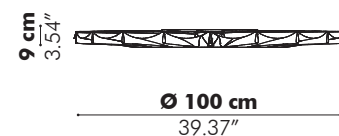

Models

Ripple M

Ripple L

Edel M

Edel L

Finishes

Pleat in BuzziFelt: OffWhite, StoneGrey, Lime, Anthracite
Extra layer of fabric (CAT A) possible on BuzziFelt OffWhite or Anthracite (check our application overview p. 312)
Lace in OffWhite or Black

Mounting

Wall Mounted (only for Edel)
Fixing System Wall
Central wooden support in ash white wash or ash black stained
excl. mounting hook

Ceiling Suspended
Fixing System Screw with 3 cables of 2 m - 78.74" or
5 m - 196.85" (black or alu)

Acoustics

Acoustic Principles

Absorption

Diffusion

Acoustic Performance

Mid Tones

High Tones

How to order

Size
Model
Mounting System
Color lace