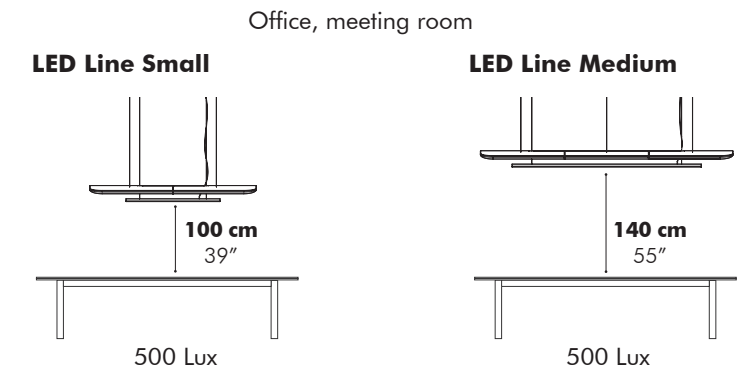

Lux levels

To enlighten your space with optimal lux level take following measures into account.

* According to EN12464

Acoustics

Acoustic Principles

Absorption Diffusion Attenuation

Acoustic Performance

Low Tones Mid Tones High Tones

How to order

Size
Fabric (CAT > collection > color)
Mounting option