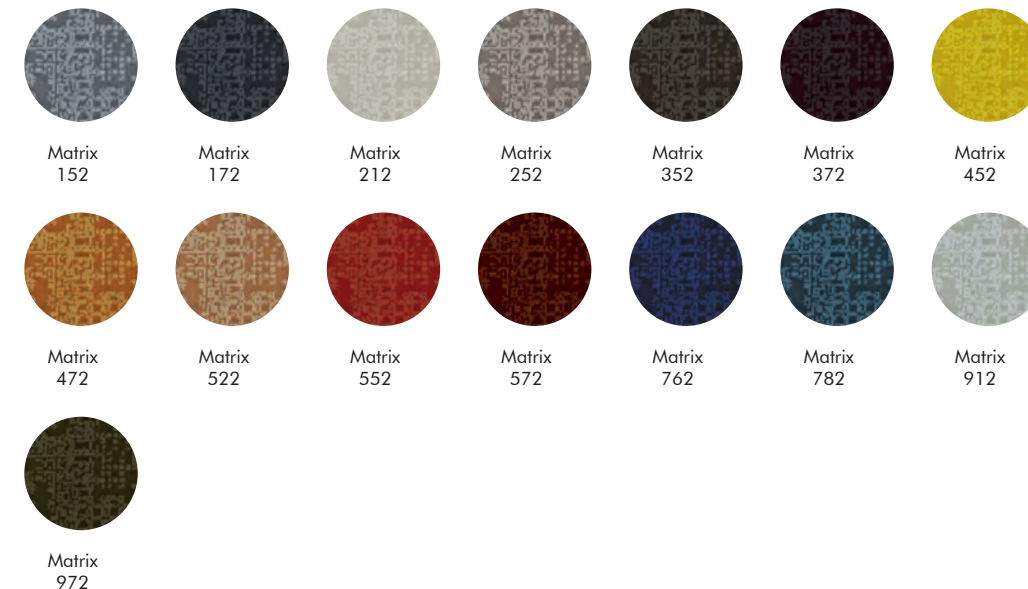

kvadrat

Matrix

Composition 100% Trevira CS
Weight 760 g/lin.m
Width 140 cm | 55.11"
Abrasion resistance
App. 60.000 rubs acc. to the Martindale method, EN ISO 12947
Flammability EN 1021-1/2 | BS 5852 crib 5 | BS 5867 part 2 type B
DIN 4102 B1 | Önorm B1/Q1 | NF D 60 013
UNI 9175 11M | US Cal. Tech. Bull. 117 | NFPA 701
IMO A.652 (16)
Fastness to light Note 5-7, ISO 105-B02
Fastness to rubbing (ISO) dry 4-5, wet 4-5
Pilling Note 4, EN ISO 12945
Maintenance Vacuuming and dry cleaning.
Washable at max. 60°C.
Drip drying.