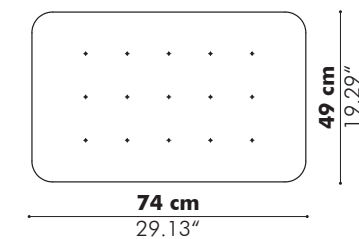

Models

	Width	Height
S	120 cm 47.24"	120 cm 47.24"
M	120 cm 47.24"	150 cm 59.06"
L	120 cm 47.24"	180 cm 70.87"

Machu

Pichu

Baseplate

Finishes

Cover in BuzziFelt

Extra layer in fabric collections CAT A, B, C, D, E, F possible (check our application overview p. 312)