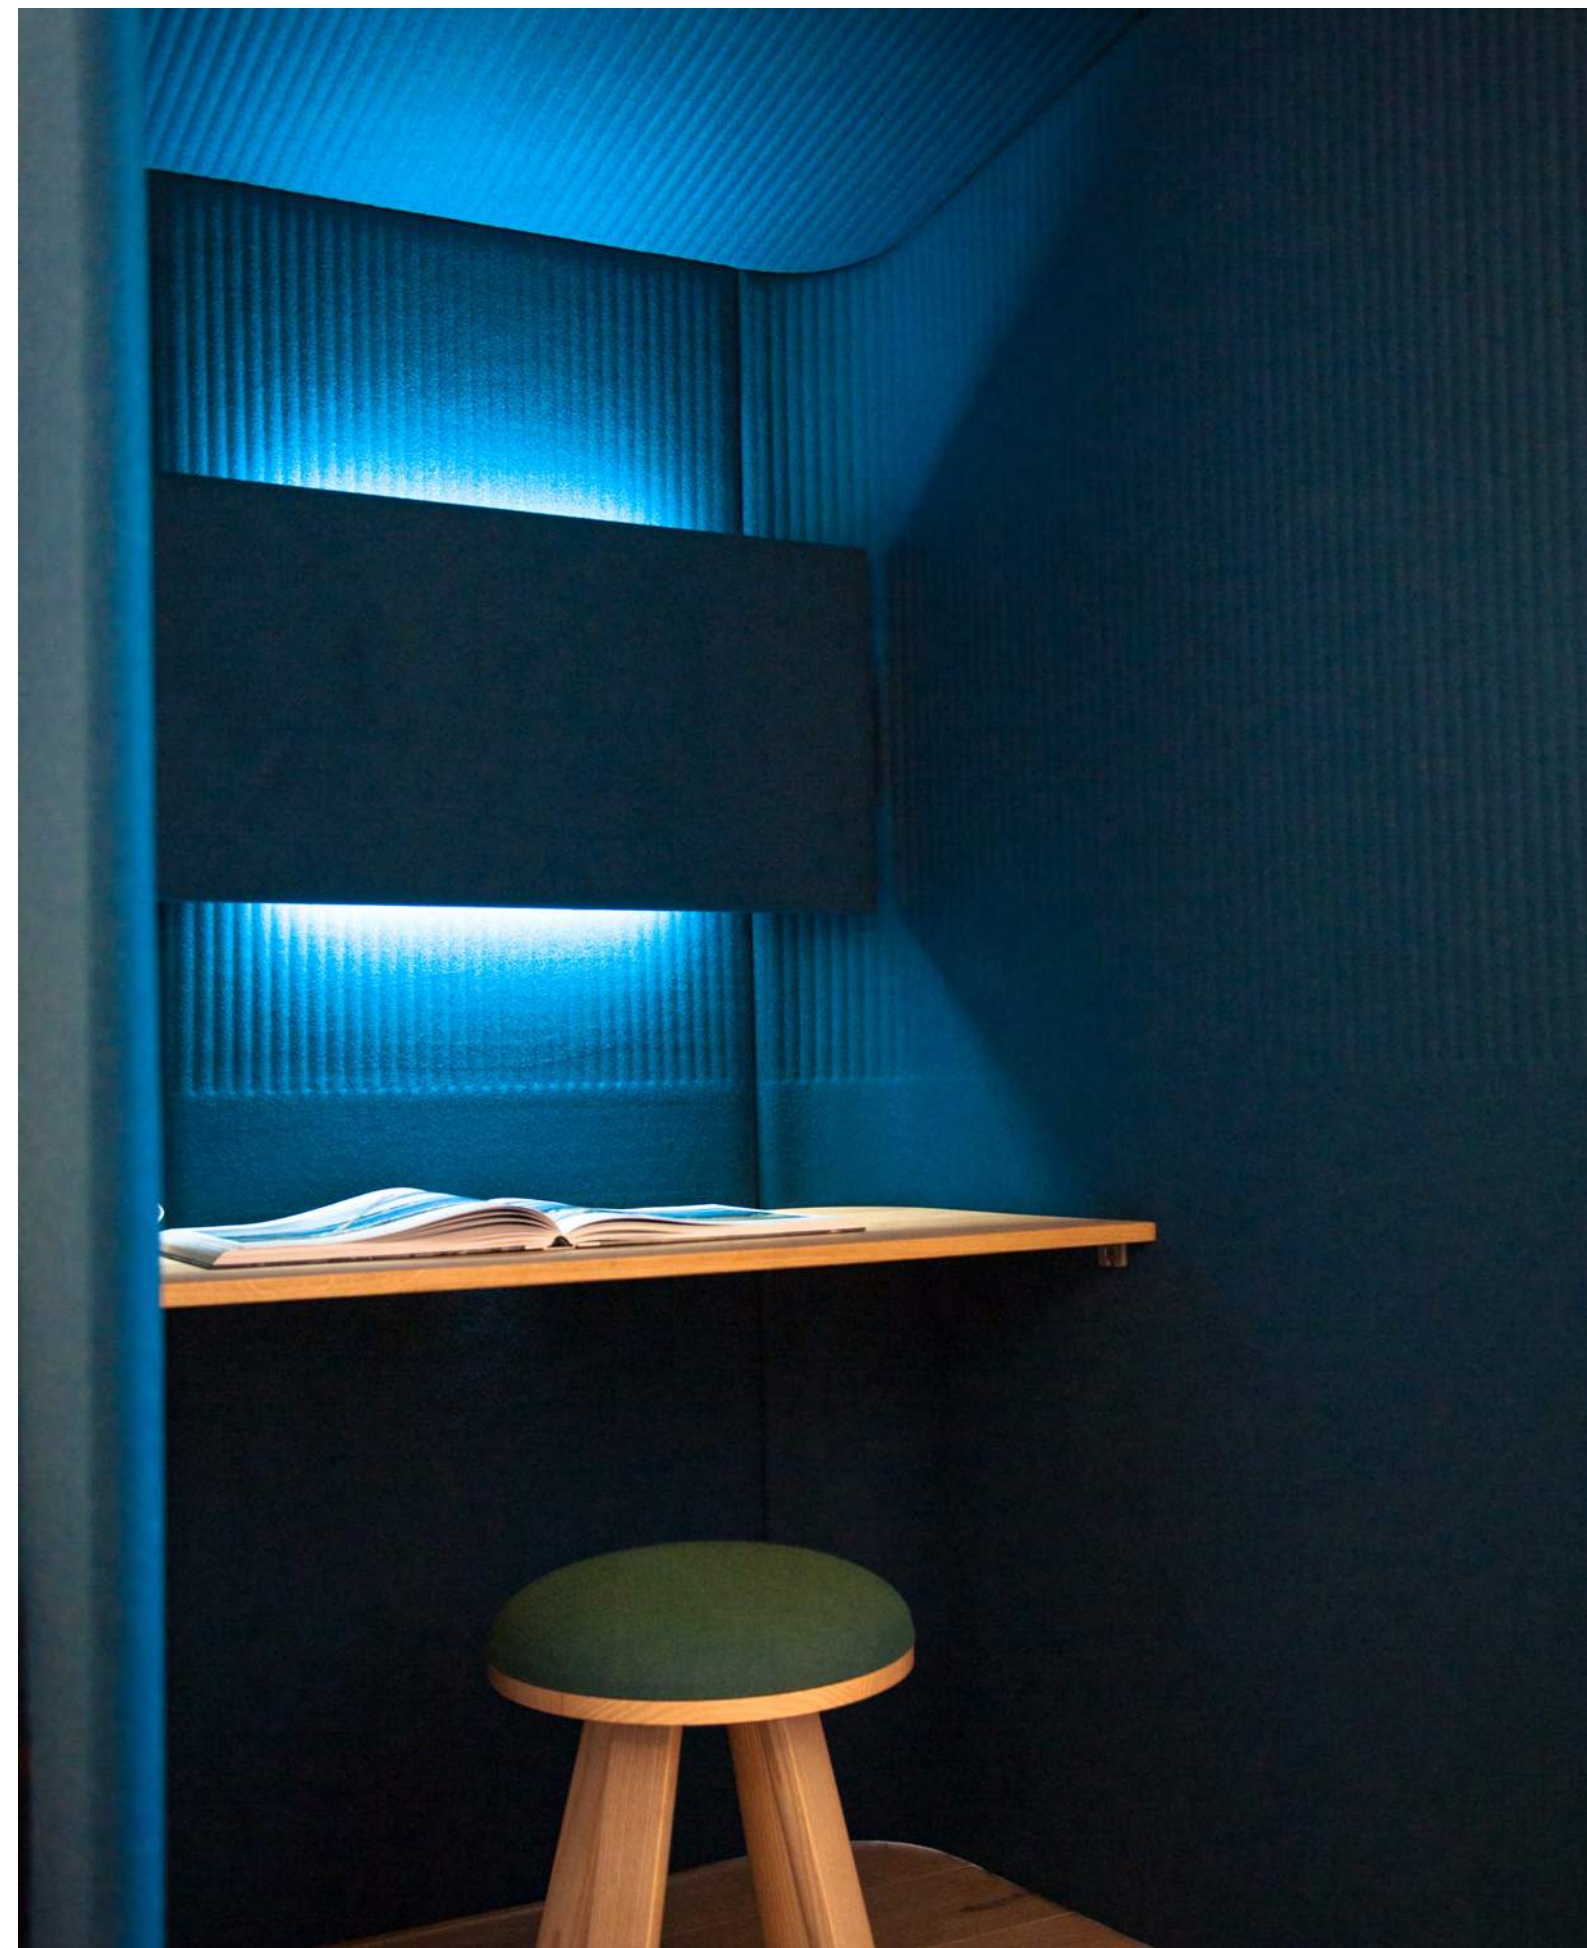

How to order

Model
3D Rib or Diamond for Single, Standing, Side by Side
Flat or 3D for Targa
Fabric (CAT > collection > color)
Options