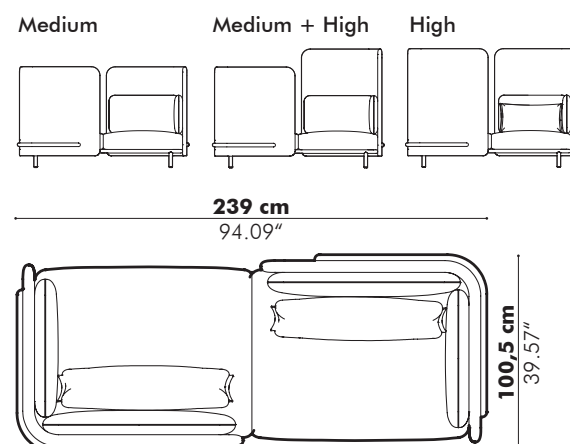

Original AG102 - Right open