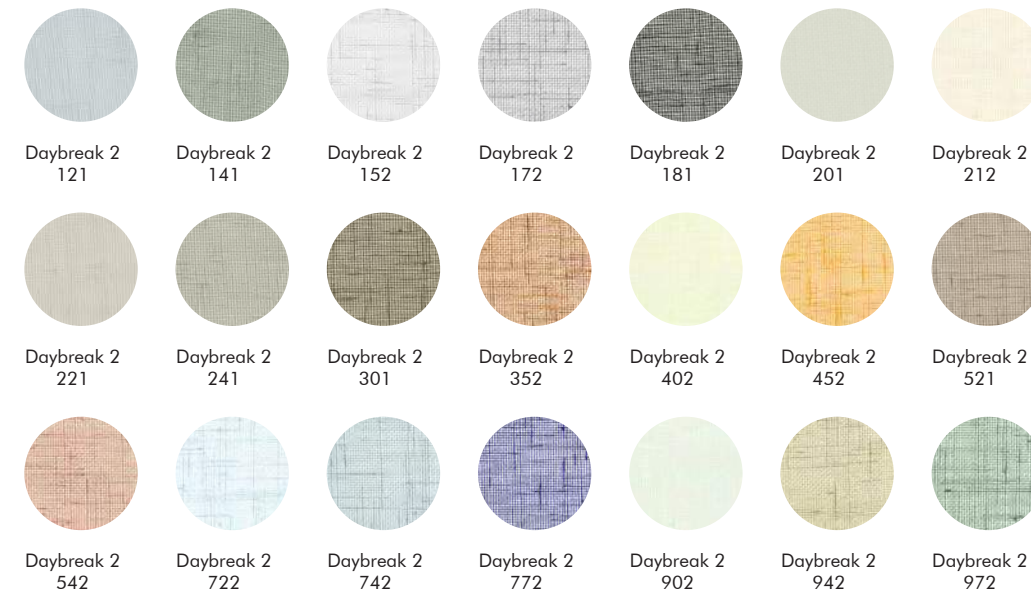

Daybreak 2

kvadrat

Composition 100% polyester FR
Weight App. 270 g/lin.m
Flammability EN 13 773 class 1 | BS 5867 part 2 type B | DIN 4102 B1 | SN 198 898 5.2 | NF D 92 507 M1 | UNI 9177 classe 1 | AS/NZS 1530.3 | IMO A.471 (XII)
Fastness to light Note 5-7, ISO 105-B02
Maintenance Washable at max. 60°C. Drip drying. Ironing will be necessary