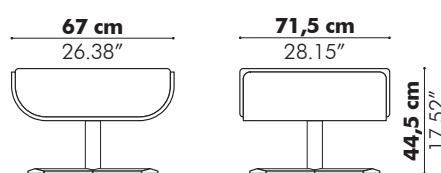

BuzziMe Ottoman