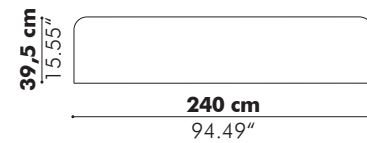

Shelves

Shelf Full