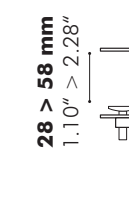

Dimensions

Finishes

Cover in BuzziFelt
Extra layer in fabric collections CAT A, B, C, D, E, F possible
(check our application overview p. 312)
BuzziFix in black (RAL 9005), white (RAL 9010) or alu color (RAL 9006)

Options

Bicolor

Acoustics

Acoustic Principles

Absorption Diffusion Attenuation

Acoustic Performance

Mid Tones High Tones

How to order

Size (W x H)
Fabric (CAT > collection > color)
Straight or Round corner
BuzziFix
Options

BuzziFix

Bold

L

L-Plus

XL

Twin**

Magnet*

Part A

Part D

Part B

Part C

* Magnet only to be used for BuzziDesk:
H ≤ 40 cm - 15.75" and W ≤ 160 cm - 62.99"
** Screws included

Thin

F L

F L-plus

F XL

U

Y L

Y L-plus

Y XL

Twin Light**

* Foot only to be used with BuzziDesk:
H ≤ 40 cm - 15.75" and W ≤ 160 cm - 62.99"
** Screws included