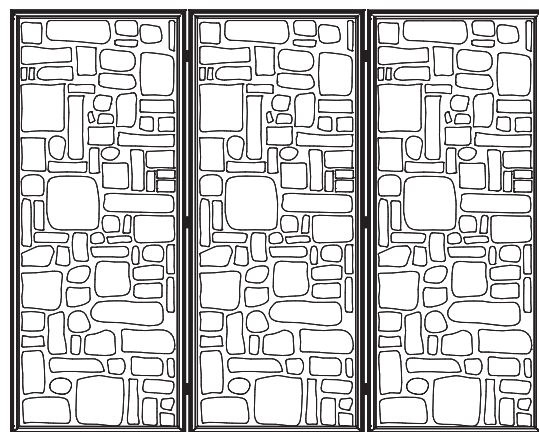

Models

Single

2 baseplates are always included

Trio

6 adjustable feet and hinges are always included, baseplate optional

+1

2 adjustable feet and hinges are always included

Patterns

Finishes

Coated alu frame in black (RAL 9005)
Falls in BuzziFelt

Options

Baseplate (2 pieces included with BuzziFalls Standing Single)
Bicolor

Acoustics

Acoustic Principles

Absorption Diffusion Attenuation

Acoustic Performance

High Tones

How to order

Model
Pattern
BuzziFelt color
Options