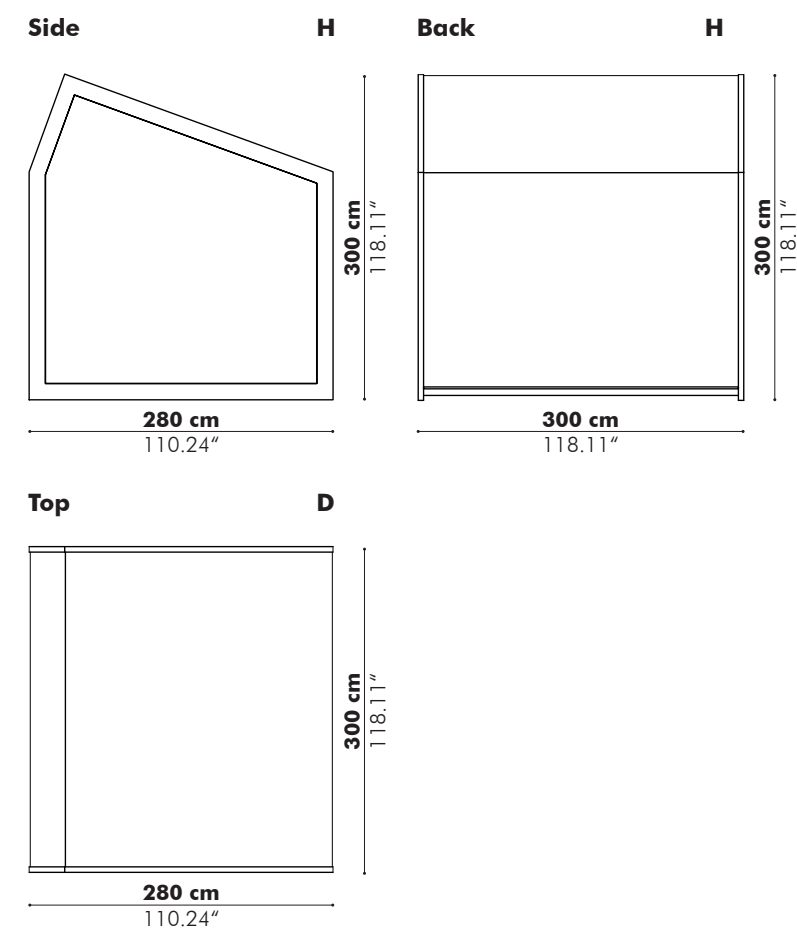

Dimensions

Options

Gutter available to connect two sheds (not possible with closed shed)
Custom fabric print on request

Finishes

Frame in galvanized steel
Roof in orchestra fabric (check our website)
Floor in antiskid outdoor plywood

How to order

Model
Color orchestra fabric
Options