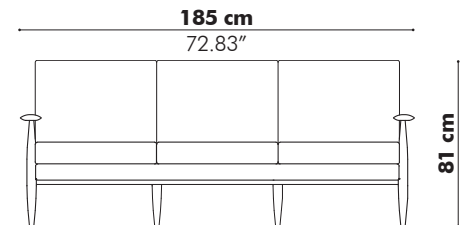

BuzziNordic ST100

— by Ståffan Thomassen

Lounge chair with Nordic heritage

The timeless look of Scandinavian furniture inspired the BuzziNordic Series. Model ST101 is a sleek armchair with a vintage look. The Nordic-inspired armchairs are available in plenty of different solid wood finishes. The homey feel of the armchairs is an ideal match for new BuzziSpace fabrics from Kvadrat. Discover the magic!

Models

ST101

ST102

ST103

ST101 Ottoman

ST101 Footstool

ST111

ST111 Ottoman

Finishes

Frame

Ash Natural   Ash Black Stained   Ash White Wash   Walnut   Oak

Ash Lacquered White

Ash Lacquered only possible for ST101. Other lacquered colors (blue, green, red & yellow) on custom request only

Cushion in fabric collections CAT A, B, C, D, E, F, Leather (check our application overview p. 312)

How to order

Model
Wood finish frame
Fabric (CAT > collection > color)