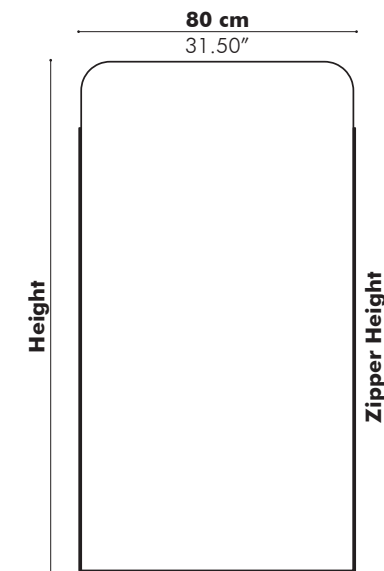

BuzziScreen