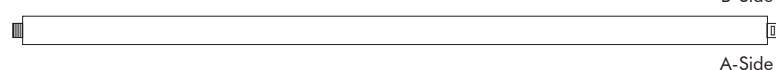

3 - Mid panel