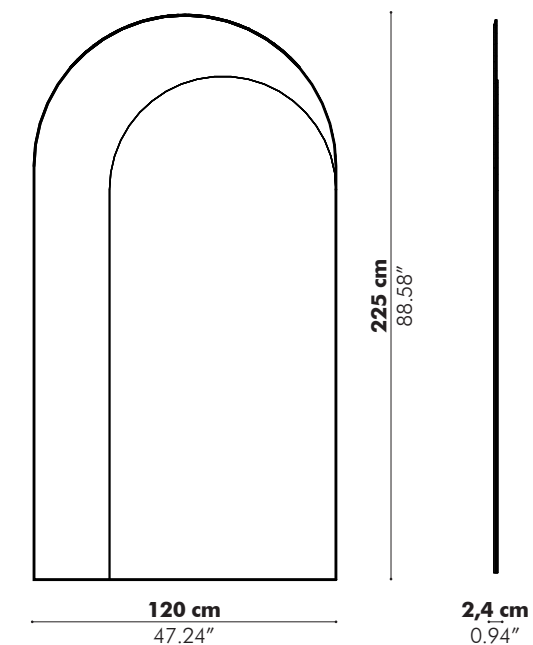

Models

M

L

Finishes

M: Powder coated metal in Signal Grey (RAL 7004), Beige Red (RAL 3012), Black Green (RAL 6012) or Black (RAL 9005)

L: Wood veneer in Ash Black Stained or Ash White Wash

How to order

Size
Color