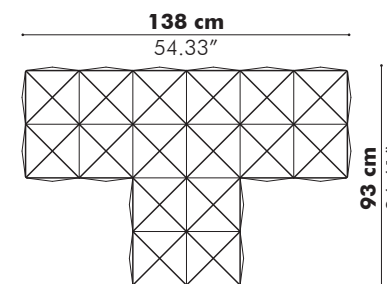

BuzziCube 3D

— by BuzziSpace Studio

Sound-absorbing 3D pouf

A high-design pouf that is unique in its class thanks to its revolutionary form and high-tech production process. The 3D foam covered with a variety of BuzziSpace fabrics gives it a unique touch.

Models

Quatro

L Right

L Left

T

Bottom

Patterns

Finishes

Upholstery in fabric collections CAT A, E (check our application overview p. 312)

Acoustics

Acoustic Principles

Absorption Diffusion

Acoustic Performance

Low Tones Mid Tones High Tones

How to order

Model
Bottom
Pattern
Fabric (CAT > collection > color)