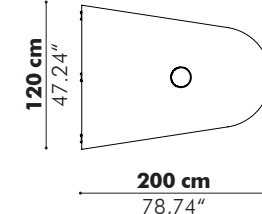

Meeting table Large