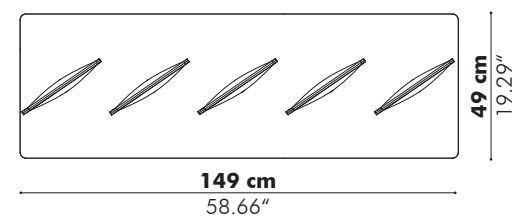

Dimensions

	Height Blind	Total Height
M	150 cm 59.06"	155,3 cm 61.14"
L	185 cm 72.83"	190,3 cm 74.92"

Baseplate

Models & Patterns

Blinds

Finishes

Cover in BuzziFelt
Extra layer in fabric collections CAT A, B, C, D, E, F possible for Blinds without v-cut lines. (check our application overview p. 312)
Baseplate in black (RAL 9005) or white (RAL 9010)