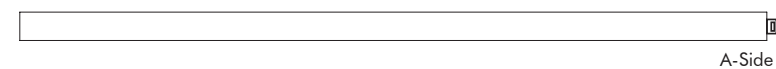

1 - Stop panel