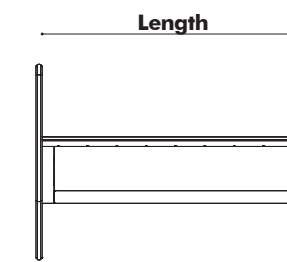

Meet

	Length	Width	Height
S	125 cm	49.21"	165 cm
M	165 cm	64.96"	205 cm
L	205 cm	80.71"