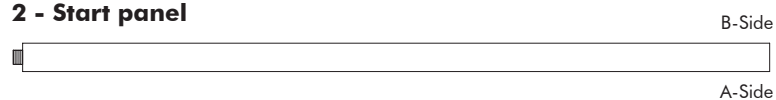

2 - Start panel