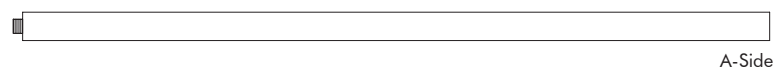

2 - Start panel