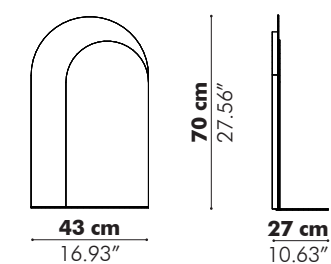

BuzziMirage

— by Alain Gilles

The Art of Illusion

BuzziMirage is about reflections, false perspectives and fake shadows. The mirrors act as a “trompe l’oeil” since they are based on false impressions and confused perceptions. “It’s a discussion between materials, reality and virtuality. But, above all BuzziMirage is about creating a little world of its own,” says designer Alain Gilles.

The offset between the arch-shaped mirror and its support creates a sense of depth and false impression that a door or window is open. The design combines various materials—a metal or wooden arched frame, paired with a glass mirror—to play with depth and light, creating new vanishing points.

Models

M

L

Finishes

M: Powder coated metal in Signal Grey (RAL 7004), Beige Red (RAL 3012), Black Green (RAL 6012) or Black (RAL 9005)

L: Wood veneer in Ash Black Stained or Ash White Wash

How to order

Size
Color