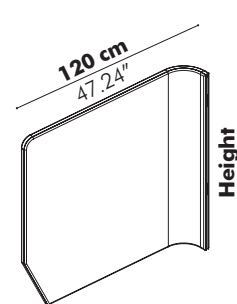

Mid

S

M

Panels

Start / Stop Left