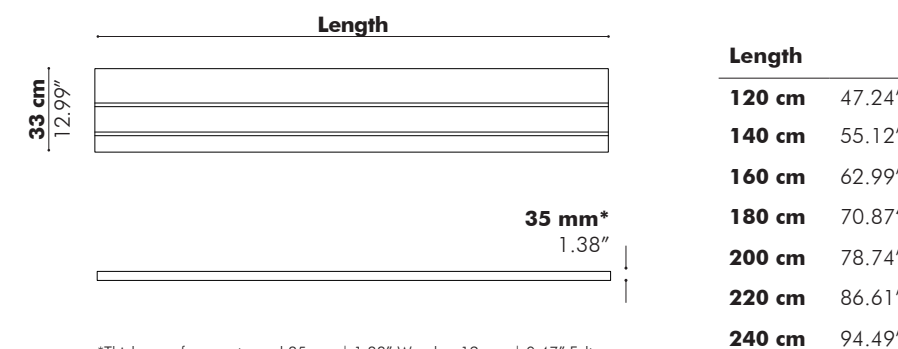

Depth 50 cm 19.68"

* HPL worktop always without grooves

WorkBench

* HPL worktop always without grooves

Bench Wood

Connect Panel

Connect Panel in Wood or Felt can be mounted to the BuzziPicNic Desk High. Connection brackets and screws are included.