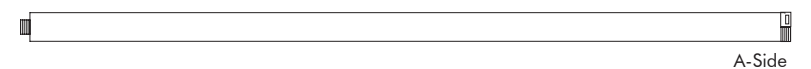

6 - Mid extra R panel