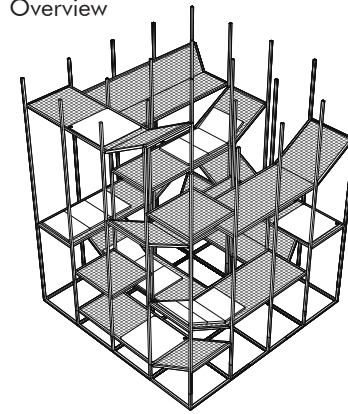

Models

The Tower High

Overview