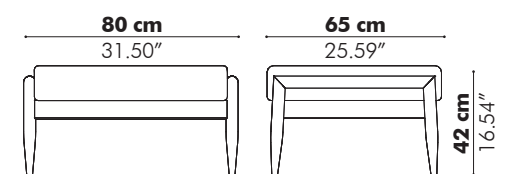

ST911 Ottoman