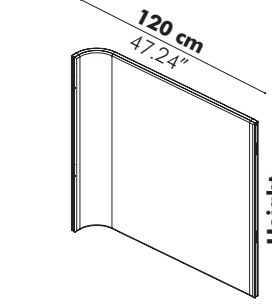

J-connect Right