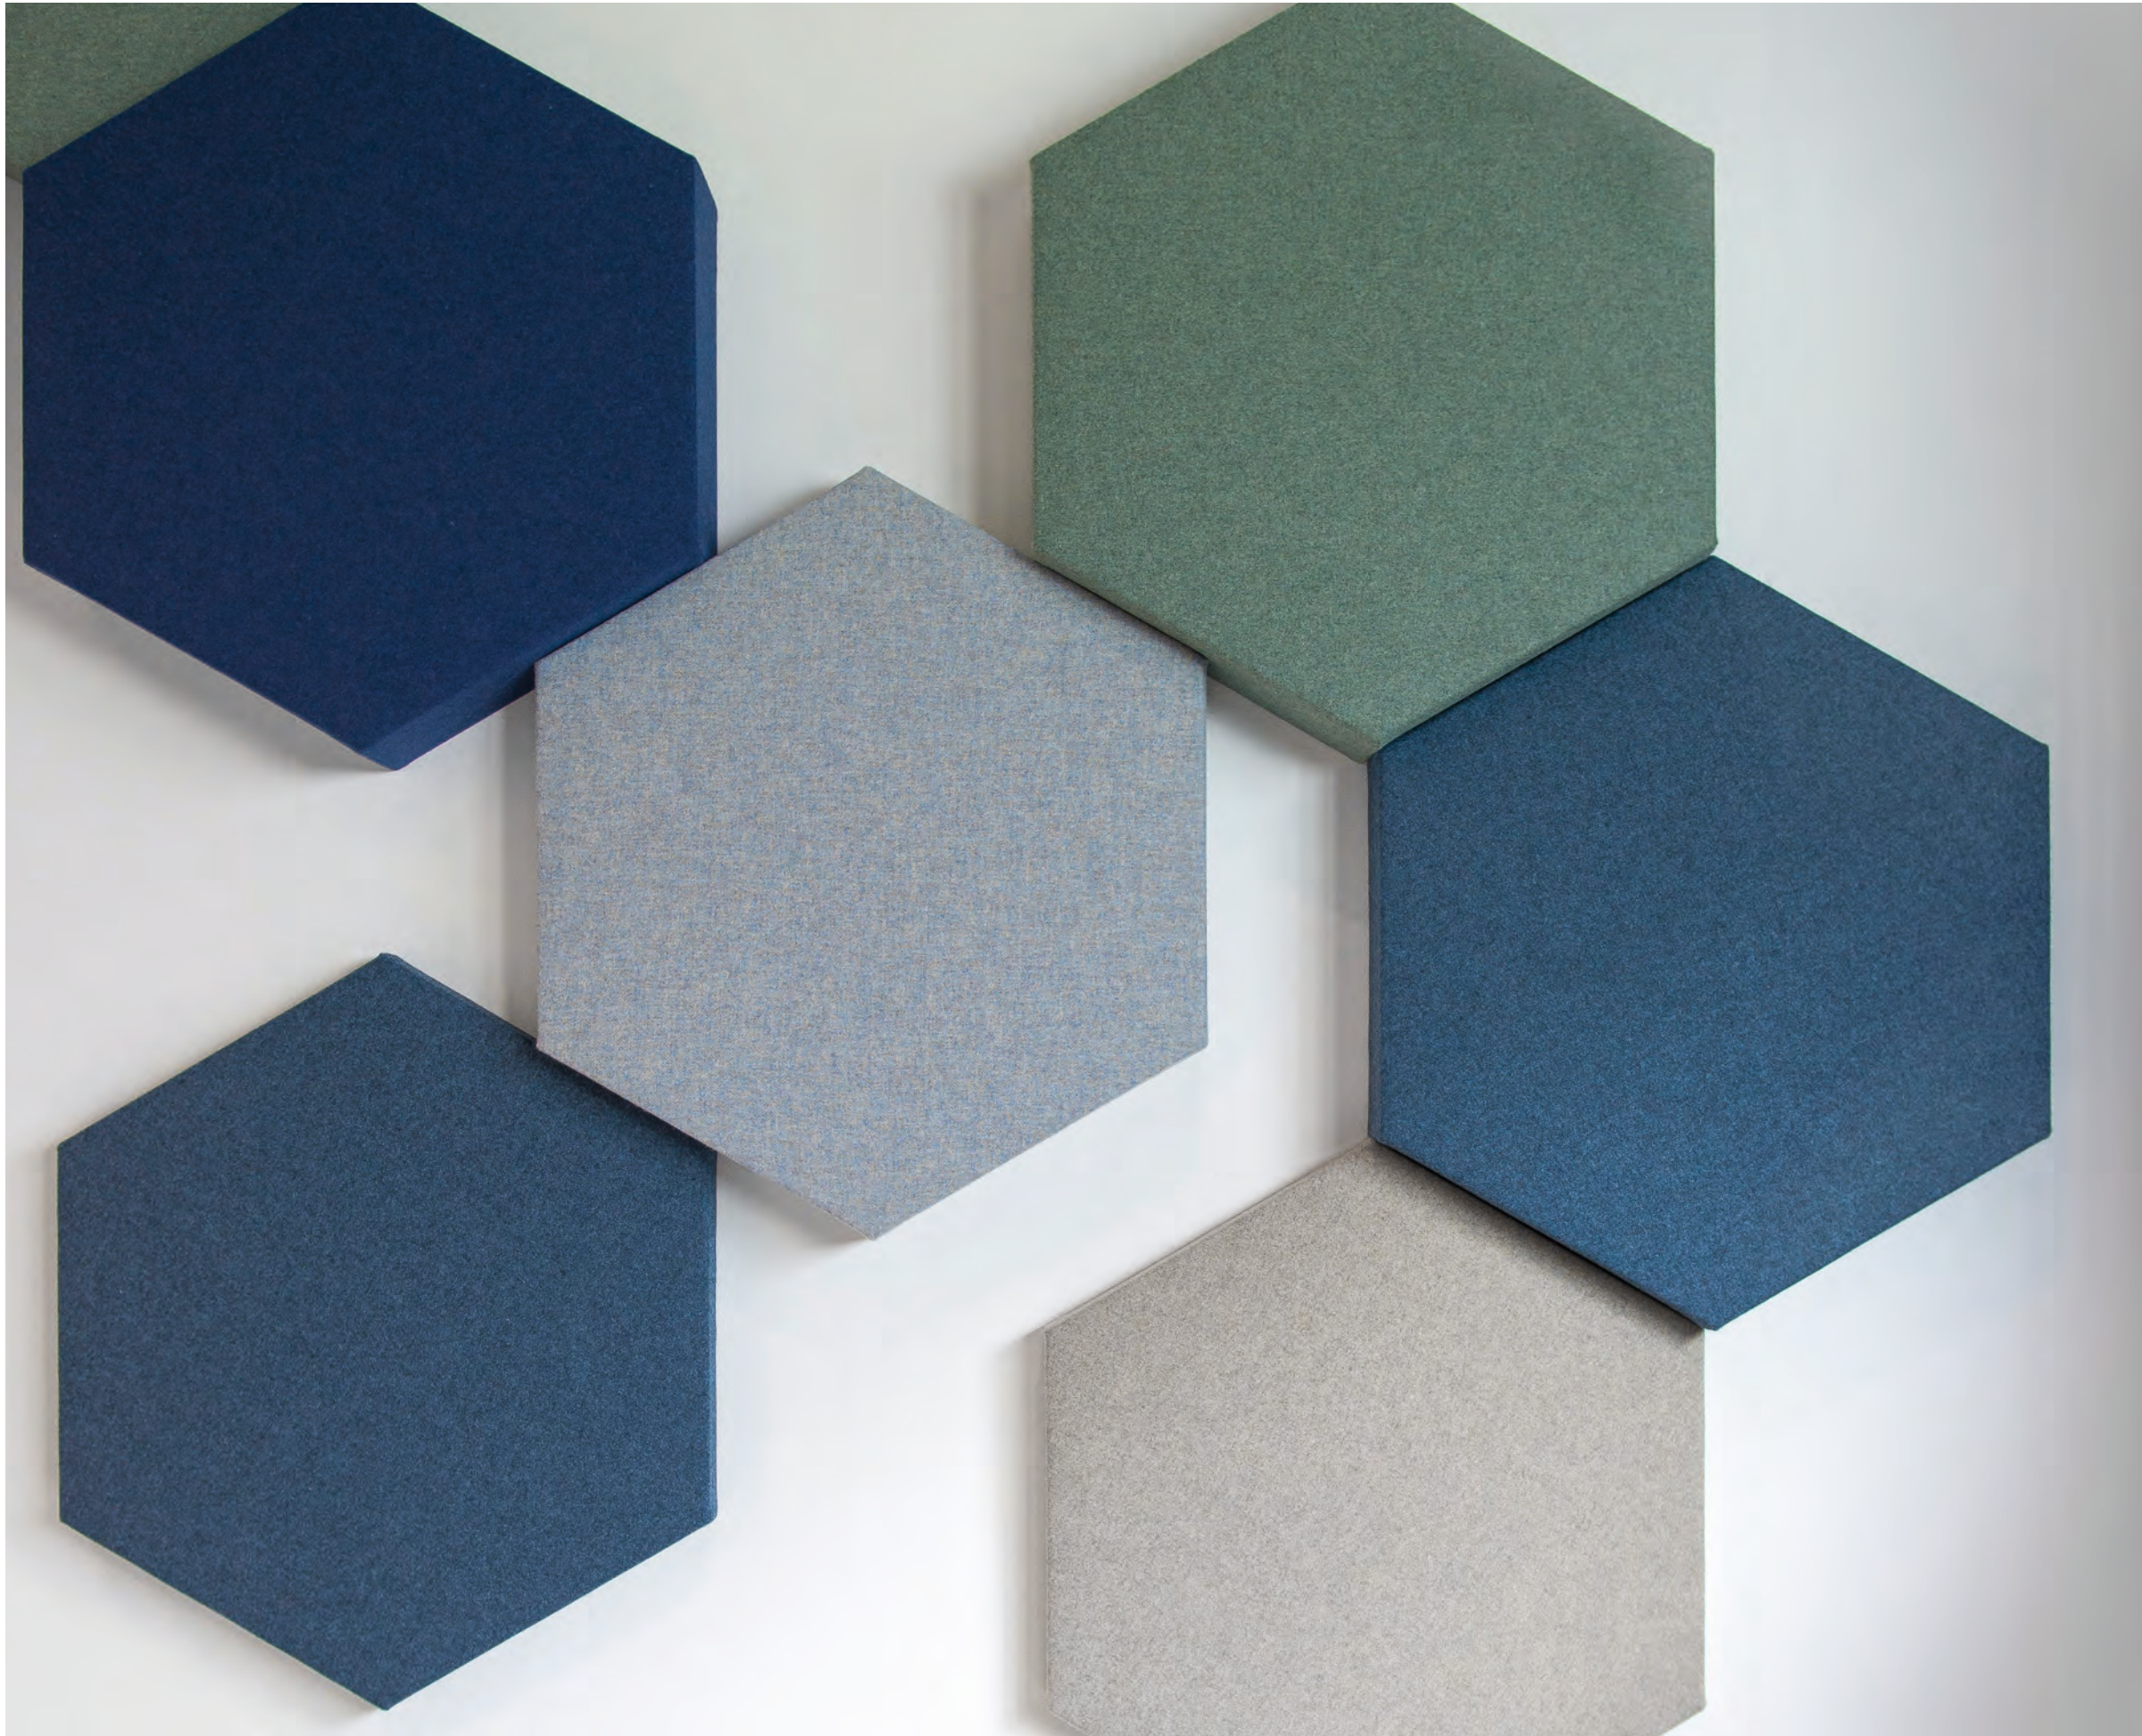

Model & Pattern
Size
Color baseplate
Fabric (CAT > collection > color)
Option

BuzziBlox

— By BuzziSpace Studio

Wall mounted or ceiling pendant acoustic panel

BuzziBlox is a group of acoustic panels with different depths, developed to tune a room in the speech spectrum range and especially in the low and mid frequencies.