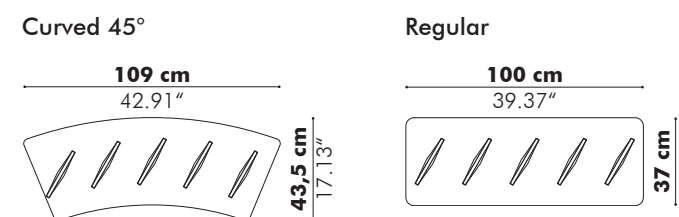

Baseplates