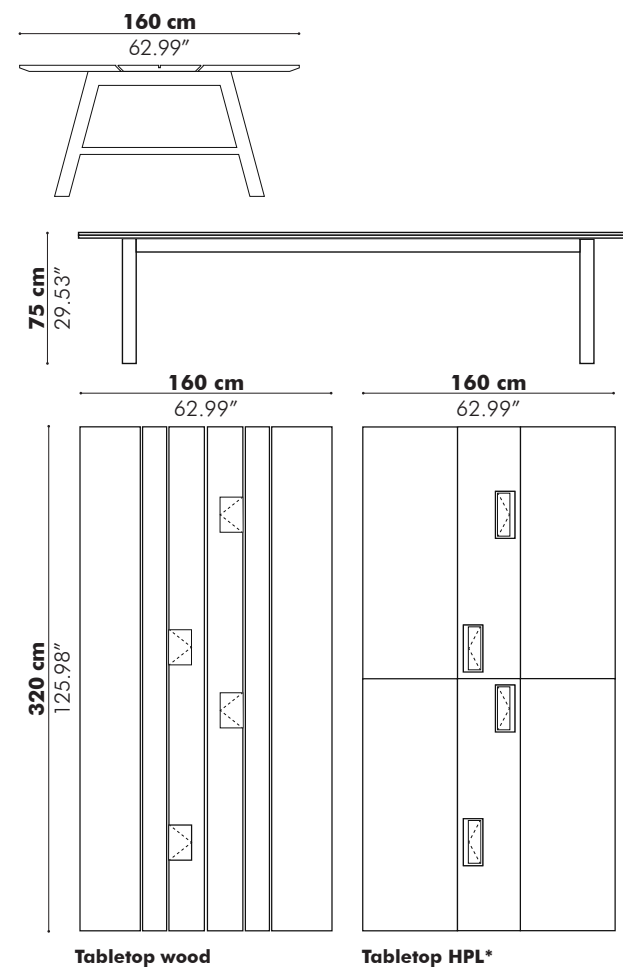

WorkBench

* HPL worktop always without grooves