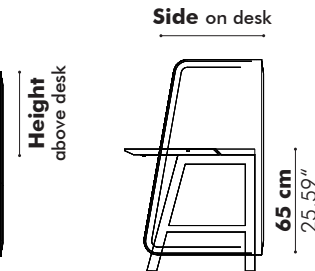

Dimensions

BuzziWrap FrontDesk Full

100 - 160 cm 39.37" - 62.99"	Height above desk 35 cm 13.78" 45 cm 17.72" 55 cm 21.65"	Side on desk 40 cm 15.75" 60 cm 23.62"
--	--	---

BuzziWrap FrontDesk Left

100 - 200 cm 39.37" - 78.74"	Height above desk 35 cm 13.78" 45 cm 17.72" 55 cm 21.65"	Side on desk 40 cm 15.75" 60 cm 23.62"
--	--	---