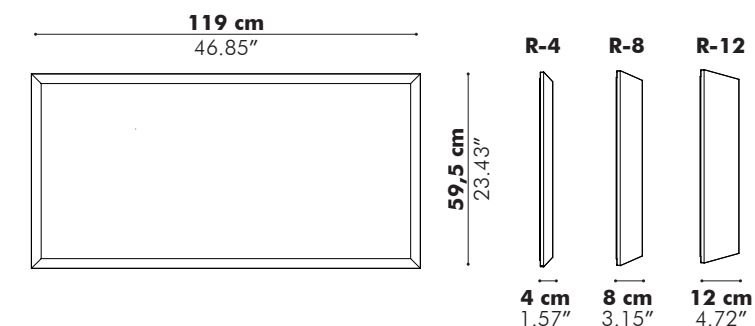

Rectangular

Finishes

Upholstery in CAT A, B, C, D, E, F (check our application overview p. 312)

Acoustics

Acoustic Principles

Absorption

Acoustic Performance

Low Tones

Mid Tones

High Tones

Mounting

BuzziKey Soft Fixing System included.
(horizontal or vertical mounting)

How to order

Model
Fabric (CAT > collection > color)