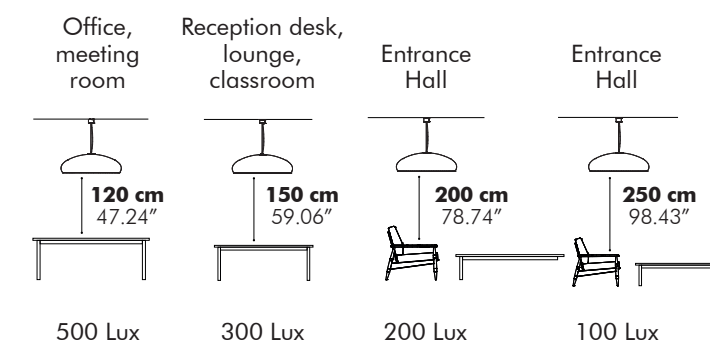

Lux levels

To enlight your workplace or room with optimal lux levels take following measures into account.

* According to EN12464

Acoustics

Acoustic Principles

Absorption Diffusion

Acoustic Performance

Low Tones Mid Tones High tones

How to order

Fabric (CAT > collection > color)
Mounting option