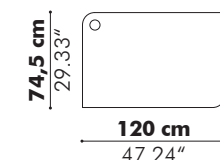

Sizes

Medium

Depth

120 cm	47.24"
150 cm*	59.06"

*Not possible with width 160 cm | 62.99" inch

Dimensions excl. rails & curtains

High

Depth

120 cm	47.24"
150 cm*	59.06"

*Not possible with width 160 cm | 62.99" inch

Dimensions excl. rails & curtains

Extra High

Dimensions excl. rails & curtains

Curtains

2 pcs symmetrical

2 pcs asymmetrical

(A) + (B)

Curtains A and B can be chosen in a different curtain collection and color.

Worktops

Worktop Full

Worktop A

Worktop B

Cable entries | cutouts for electrification are optional

Meeting Tables

Meeting table Medium

Meeting table Large

Can be used for standing or seating
Cutouts for electrification optional

Cover

Metal finish to cover rails in same color as frame.