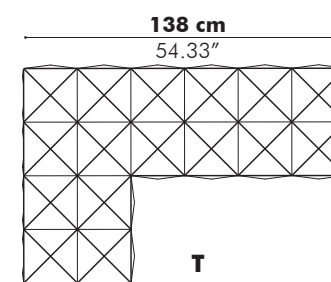

BuzziCube 3D

— by BuzziSpace Studio

Sound-absorbing 3D pouf

A high-design pouf that is unique in its class thanks to its revolutionary form and high-tech production process. The 3D foam covered with a variety of BuzziSpace fabrics gives it a unique touch.

Models

Quatro

L Right

L Left

T

Bottom

Patterns

Finishes

Upholstery in fabric collections CAT A, E (check our application overview p. 312)

Acoustics

Acoustic Principles

Absorption Diffusion

Acoustic Performance

Low Tones Mid Tones High Tones

How to order

Model
Bottom
Pattern
Fabric (CAT > collection > color)