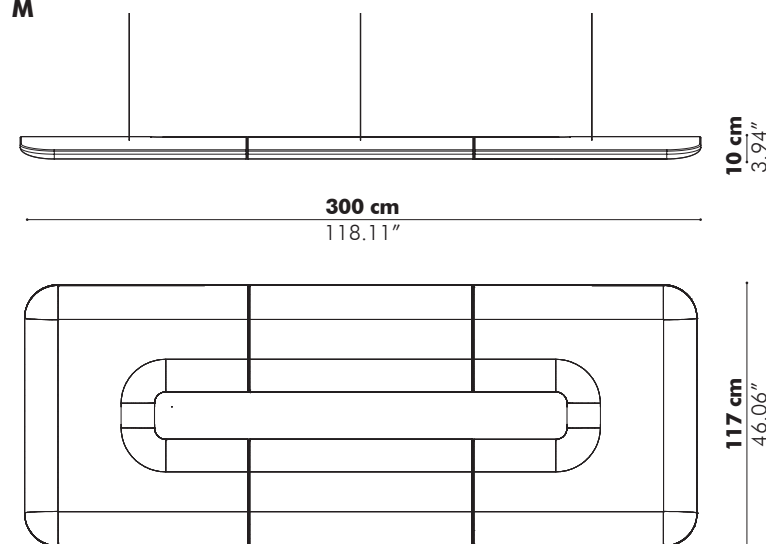

BuzziZepp

— by Alain Gilles

A suspended, linear acoustic panel

BuzziZepp is an impressive, sound-absorbing panel offering acoustic treatment to a space. The suspended design was conceived by designer Alain Gilles as an “imaginary island” to visually delineate and bring a sense of tranquility to large open spaces. With its striking linear design, BuzziZepp hovers from above to define zones without obstruction, establishing a more intimate, quiet and purposeful sense of space—no vertical partitions or walls needed! The slim framework is made of upholstered acoustic panels, engineered to absorb sound and reduce echo.

Models

S

M

Finishes

Upholstery in fabric collections CAT A, B, C, D, E, F (check our application overview p. 312)

Mounting

Ceiling Suspended
Fixing System Screw with 6 or 8 cables of 2 m - 78.74" or 5 m - 196.85" (black or alu)

The acoustic panel can be mounted straight or slanted, with a maximum angle of 20° to create a more secluded setting.

Acoustics

Acoustic Principles

Absorption Diffusion

Acoustic Performance

Low Tones Mid Tones High Tones

How to order

Size
Fabric (CAT > collection > color)
Mounting option