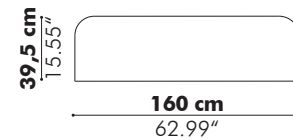

Shelves

Shelf Full