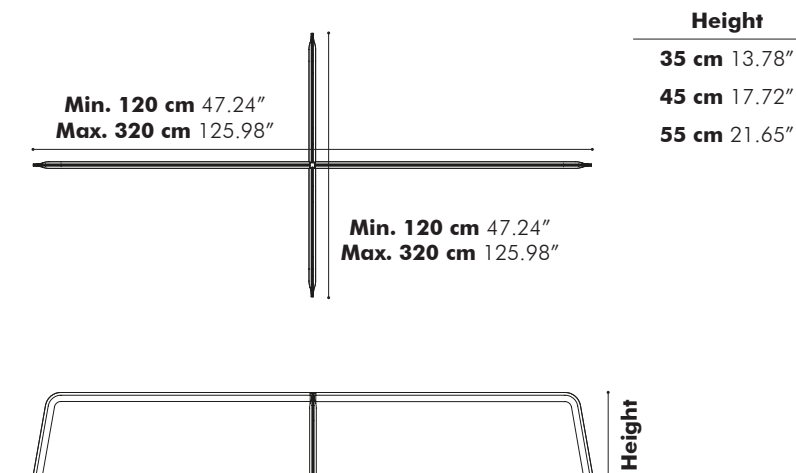

Dimensions

Finishes

Cover in BuzziFelt
Extra layer in fabric collections CAT A, B, C, D, E, F possible (check our application overview p. 312)

Options

Sliders for BuzziPicNic WorkBench
Multifabric: Panels A & B in varying materials belonging to the same CAT (CAT A-F). No bicolor option available, only one fabric & color per panel.

Acoustics

Acoustic Principles

Acoustic Performance

How to order

Height panels
Total width panel A
Total width panel B
Fabric (CAT > collection > color)
Options