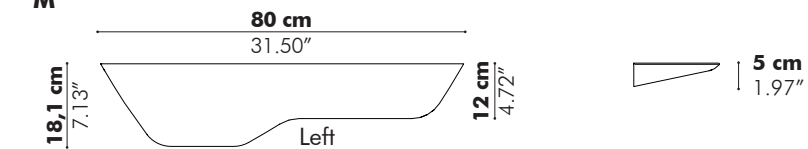

BuzziPlank

— by Gerd Couckhuyt

A multipurpose shelf with harmonious curves

BuzziPlank is a sleek and simple shelf with organic curves. It acts as a standing workspace or a place to hold your valuables and is fixed to the wall. Its plank-like design is softened with smooth edges. Available in solid wood.

Models

M

L

Mounting

Wall mounted

Finishes

Solid wood

How to order

Model
Size
Wood finish