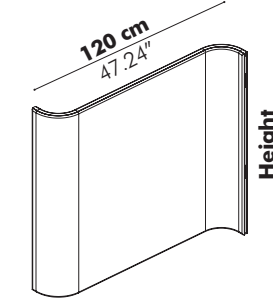

S-connect Left

Mid Media

S