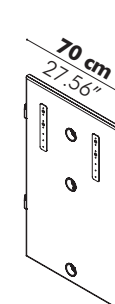

Inspiration Models

Let these inspiration models guide you when building your own BuzziVille setup. Dimensions of these predefined setups are dependent on the size of the panels you choose. All models are available in 4 heights: 120, 135, 150 & 180 cm | 47.24", 53.15", 59.06", 70.87"

Work

Panels

Height

120 cm	47.24"
135 cm	53.15"
150 cm	59.06"
180 cm	70.87"

Finishes

Height 120 cm | 47.24"
Upholstery in fabric collections CAT A, B
Height 135 cm | 53.15" or larger
Upholstery in fabric collection CAT A
(check our application overview p. 312)

Patterns