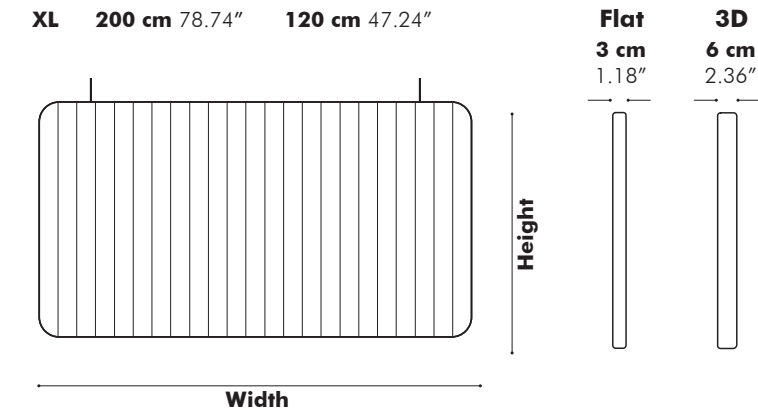

Dimensions

	Width	Height
XS	80 cm 31.50"	60 cm 23.62"
S	120 cm 47.24"	80 cm 31.50"
M	160 cm 62.99"	80 cm 31.50"
L	180 cm 70.87"	100 cm 39.37"
XL	200 cm 78.74"	120 cm 47.24"

Patterns

Finishes

Cover in BuzziFelt
Extra layer in fabric collections CAT A, B, C, D, E, F possible (check our application overview p. 312)