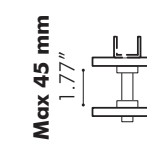

Dimensions

Finishes

Cover in BuzziFelt
Extra layer in fabric collections CAT A, B, C, D, E, F possible
(check our application overview p. 312)
BuzziFix in black (RAL 9005), white (RAL 9010) or alu color (RAL 9006)

Options

Bicolor

Acoustics

Acoustic Principles

Absorption Diffusion Attenuation

Acoustic Performance

Mid Tones High Tones

How to order

Size (W x H)
Fabric (CAT > collection > color)
Straight or Round corner
BuzziFix
Options

BuzziFix

Bold

L

L-Plus

XL

Twin**

Magnet*

Part A

Part D

Part B

Part C

* Magnet only to be used for BuzziDesk:
H ≤ 40 cm - 15.75" and W ≤ 160 cm - 62.99"
** Screws included

Thin

F L

F L-plus

F XL

U

Y L

Y L-plus

Y XL

Twin Light**

* Foot only to be used with BuzziDesk:
H ≤ 40 cm - 15.75" and W ≤ 160 cm - 62.99"
** Screws included