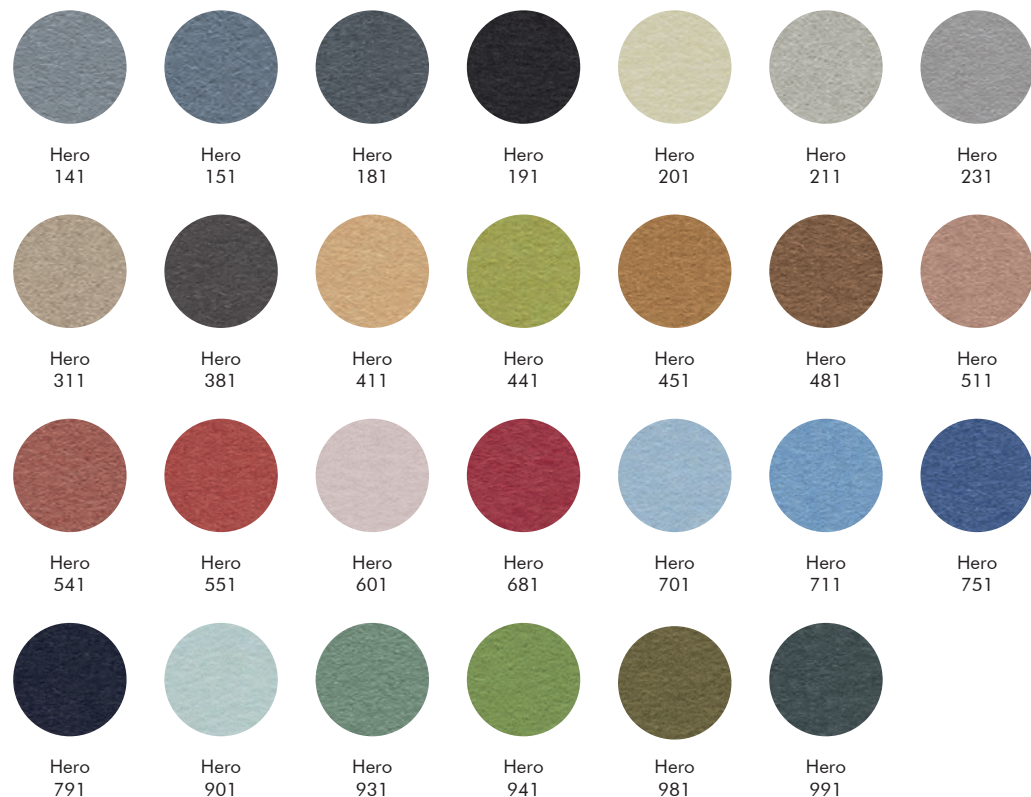

CAT C

TARTAN
HERO

Hero

Composition 96% new wool, 4% nylon
Weight 580 g/lin.m
Width 140 cm | 55.11"
Abrasion resistance 45.000 Martindale rubs, EN ISO 12947
Flammability EN 1021-1/2 | DIN 4102 B2 | NF D 60 013
UNI 9175 1IM | US Cal. Bull. 117-2013 | NFPA 260
IMO A.652 (16)
Fastness to light Note 5-6, ISO 105-B02
Fastness to rubbing (ISO) dry 4-5, wet 4-5
Pilling Note 3-4, EN ISO 12945
Maintenance Vacuuming and dry cleaning.
Washable at max. 30°C, wool programme. Drip drying.
Mount covers in slightly wet condition

kvadrat

Tonus 4

Composition 90% new wool, 10% Helanca
Weight 665 g/lin.m
Width 140 cm | 55.11"
Abrasion resistance 100.000 Martindale rubs, EN ISO 12947
Flammability EN 1021-1/2 | BS 5852 part 1 | DIN 4102 B2
Önorm B1/Q1 | NF D 60 013 | UNI 9175 1IM
US Cal. Bull. 117-2013 | NFPA 260 | IMO A.652 (16)
Fastness to light Note 5-7, ISO 105-B02
Fastness to rubbing (ISO) dry 3-5, wet 3-5
Pilling Note 3, EN ISO 12945
Maintenance Vacuuming and dry cleaning