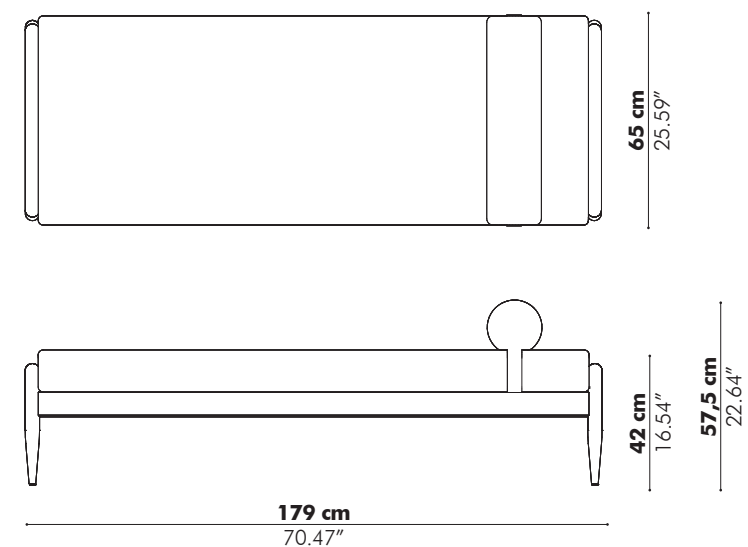

ST911 Ottoman

ST931 Daybed

Finishes

Frame in Cumaru
Upholstery in outdoor fabric (check our website)

How to order

Model
Fabric (CAT > Collection > Color)