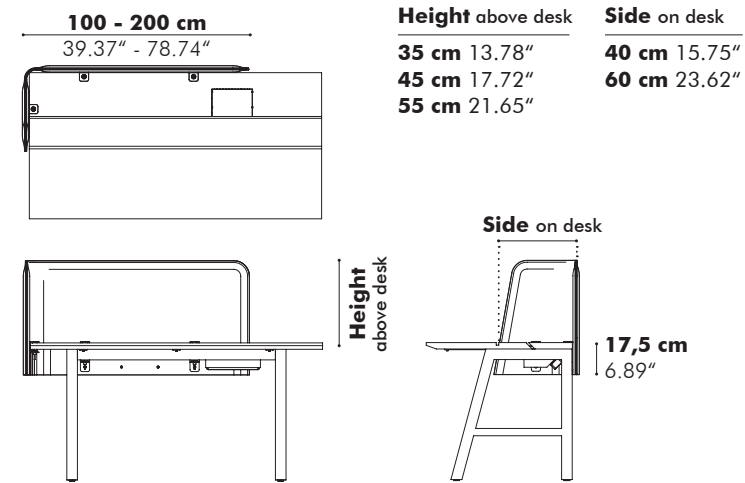

BuzziWrap Desk Left