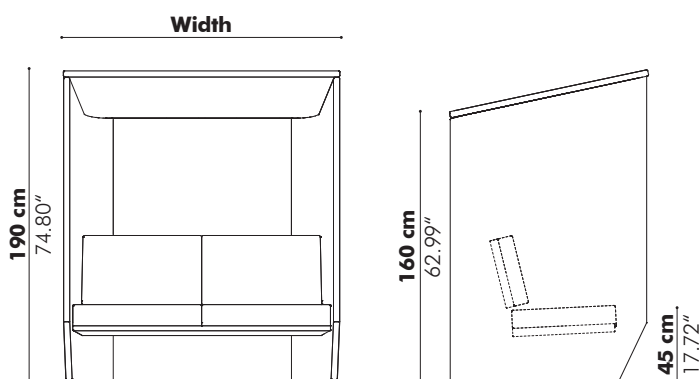

Predefined setups

Booth

	Width	
S	130 cm	51.18"
M	170 cm	66.93"
L	210 cm	82.68"

Booth Standing

Hub

	Width	
S	130 cm	51.18"
M	170 cm	66.93"
L	210 cm	82.68"

Hub Open

Finishes