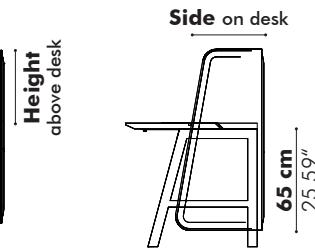

BuzziWrap FrontDesk Right

100 - 200 cm 39.37" - 78.74"	Height above desk 35 cm 13.78" 45 cm 17.72" 55 cm 21.65"	Side on desk 40 cm 15.75" 60 cm 23.62"

Finishes

Cover in BuzziFelt

Mounting

Desk mounted
Fix - L - worktop thickness 12 mm - 0.47" > 28 mm - 1.10"
Fix - L Plus - worktop thickness 28 mm - 1.10" > 43 mm - 1.69"
Fix - XL - worktop thickness 28 mm - 1.10" > 58 mm - 2.28"
Fix - XXL - worktop thickness 78 mm - 3.07" > 98 mm - 3.86"
Fixes in black (RAL 9005), white (RAL 9010) or alu color (RAL 9006)

Options

Bicolor