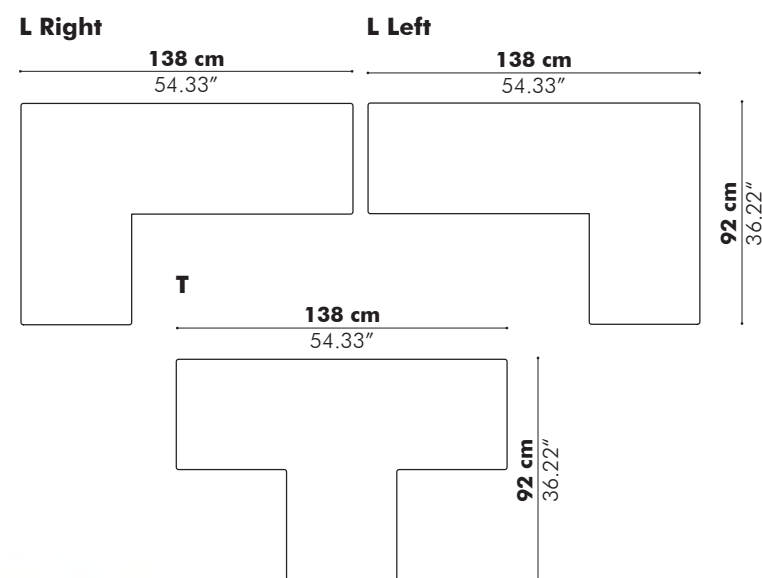

BuzziCube Flat

— by BuzziSpace Studio

Sound-absorbing pouf

The BuzziCube Flat makes sitting a pleasure for your eyes and your bottom. Upholstered with soft foam and covered by a variety of BuzziSpace fabrics, it is bound to steal the show in any interior!

Models

Bottom

Finishes

Upholstery in fabric collections CAT A, B, C, D, E, F (check our application overview p. 312)

Acoustics

Acoustic Principles

Absorption Diffusion

Acoustic Performance

Low Tones Mid Tones High Tones

How to order

Model
Bottom
Fabric (CAT > collection > color)