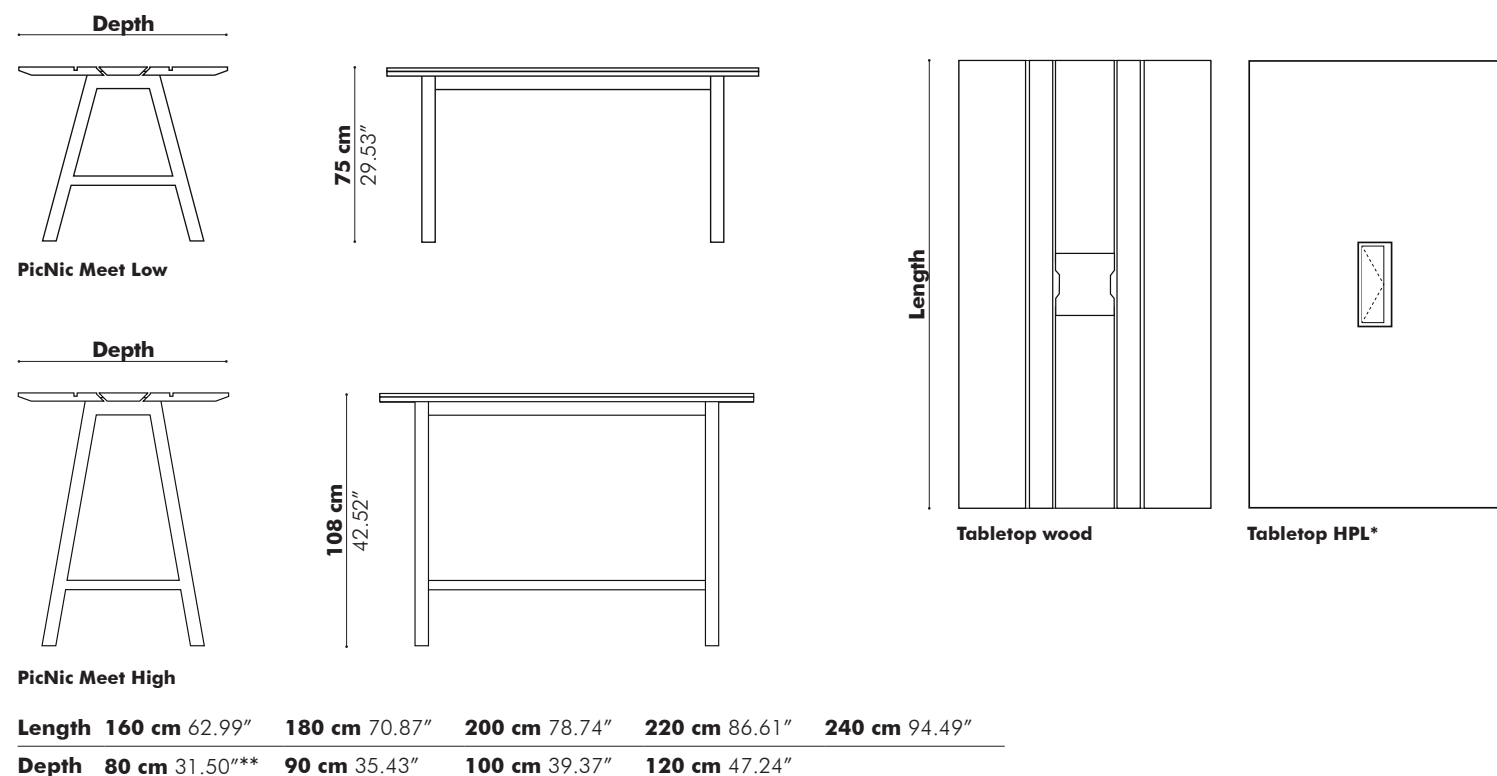

Meet

Length	160 cm 62.99"	180 cm 70.87"	200 cm 78.74"	220 cm 86.61"	240 cm 94.49"
Depth	80 cm 31.50**	90 cm 35.43"	100 cm 39.37"	120 cm 47.24"	

* HPL worktop always without grooves
** 80 cm - 31.50" only available for Meet High. Cable entry not possible.