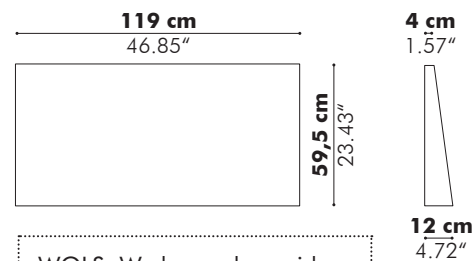

Rectangular WOSS