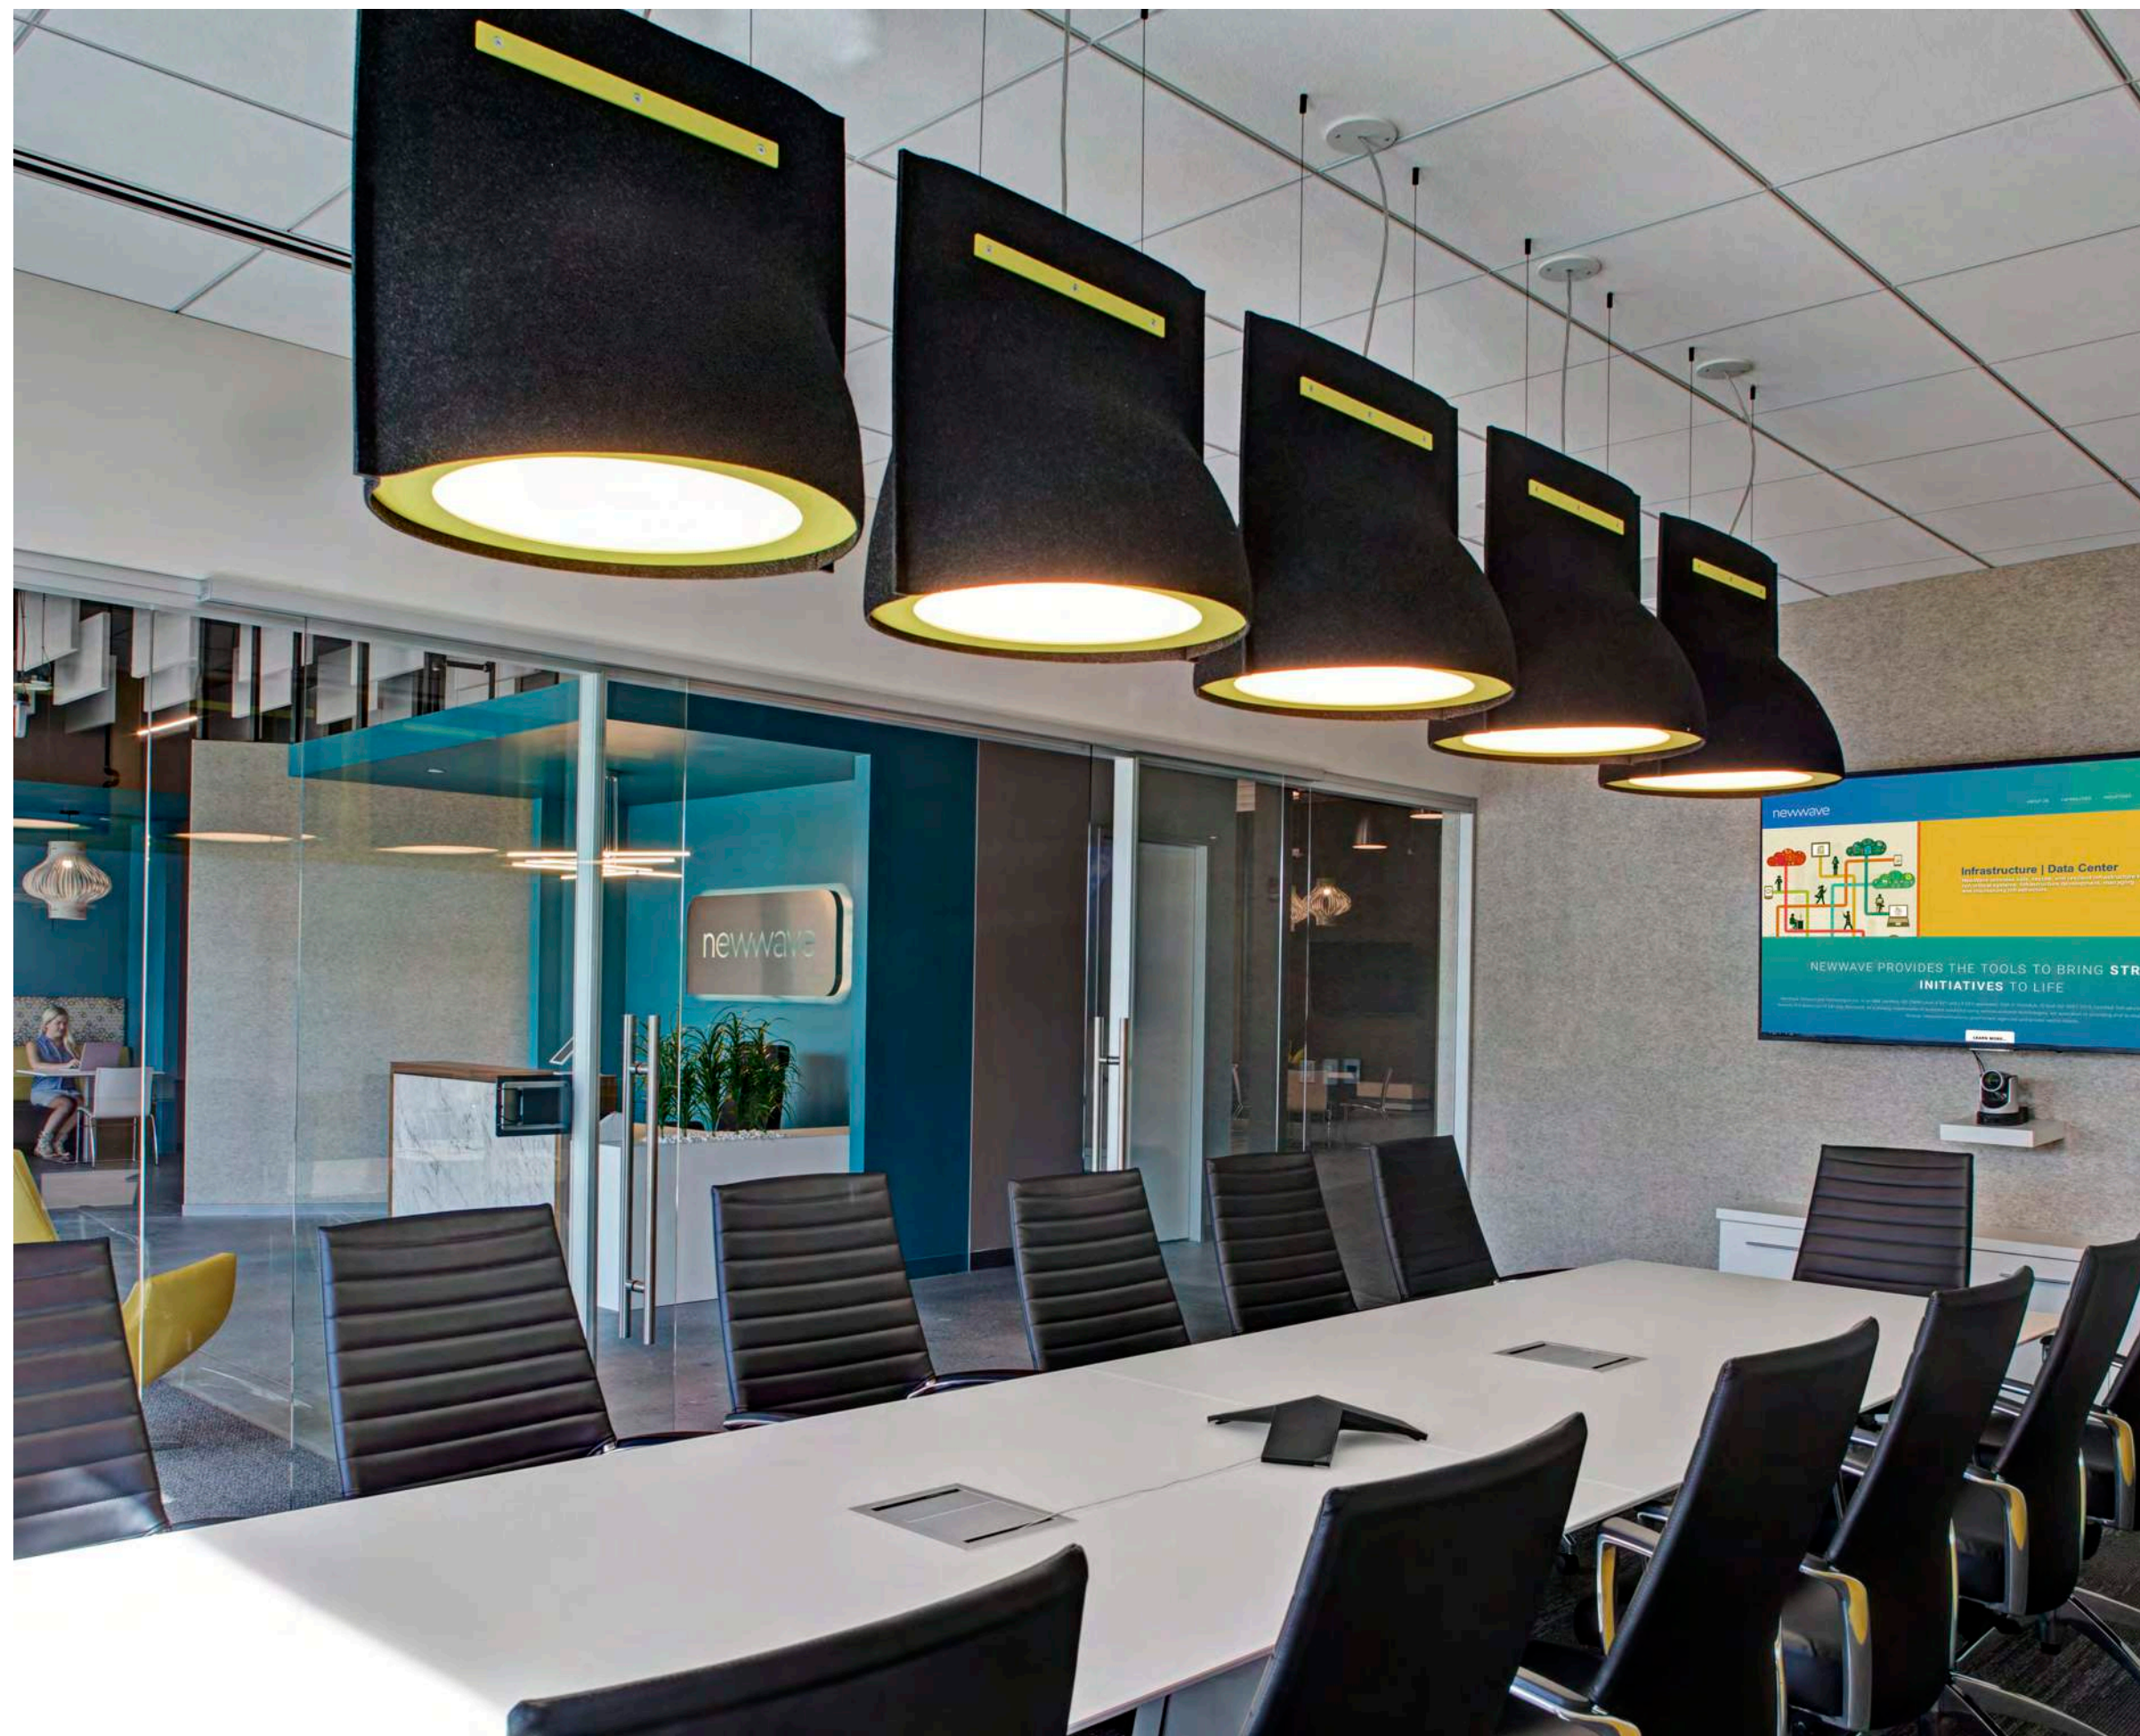

BuzziShade Square — 294

BuzziSol — 296

BuzziZepp LED — 298

BuzziBell

— by Chris Hardy

Acoustical lighting solution

Stretching the BuzziFelt to its limits, BuzziBell is recognized by the harmonious curve of its bell-shape. Its design adds softness to a room with the textural look of felt and a delicate, diffused light source or high performance LED engine. BuzziBell is offered in the 12 BuzziFelt colors, has a metal feature and is CE and UL listed. BuzziBell makes a statement in offices, restaurants, hotels, institutions and residences.