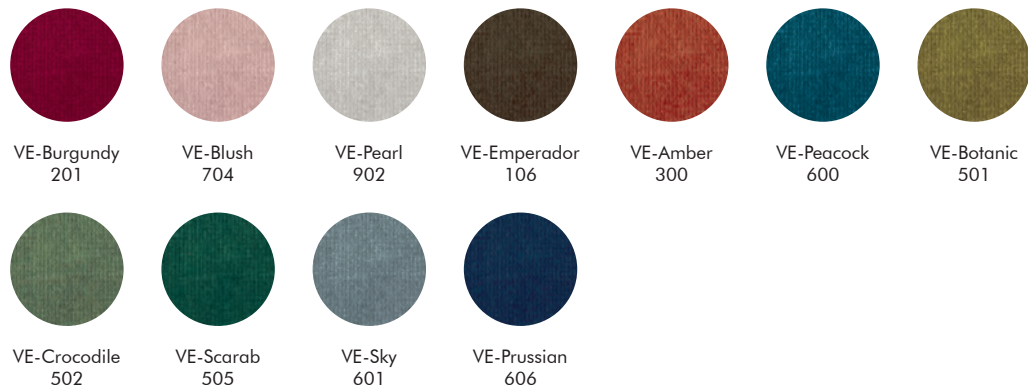

CUR B

DAYBREAK 2
VELVET

Velvet

Composition 100% PES
Weight 375 g/m² | 11.06 oz/yd²
Width 140 cm | 55.12"
Thickness 0,7mm | 0.0275"
Abrasion resistance >100.000 Martindale
Flammability USA: CAL TB 117
Fastness to light EU: 4-5
Fastness to rubbing EU: Wet 4 | Dry 4-5
Pilling EU: 4-5
Match Weight ±5% | Width ±2%
Maintenance Washable at max. 40°C. Drip drying.