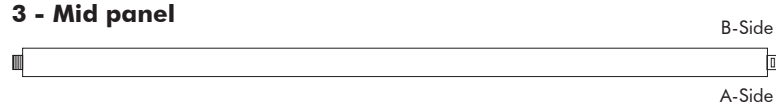

3 - Mid panel