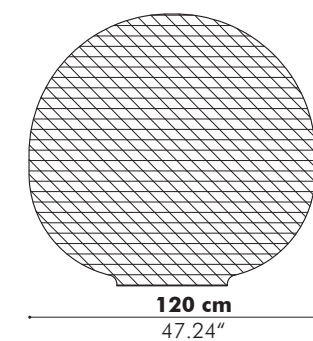

BuzziPlant

— by Anthony Duffeleer

Free-standing sound-absorbing screen

The BuzziPlant by designer Anthony Duffeleer is a fun-loving, decorative room divider that balances sound. Thanks to the striking shape and color of the three available plants, you can make a statement at home or at the office.

Models

Surf

Doldi

Mobi

Baseplate

Finishes

Upholstery in fabric collections CAT A, B, C, D, E (check our application overview p. 312)
Baseplate in alu color (RAL 9006) or black (RAL 9005)

Acoustics

Acoustic Principles

Absorption   Diffusion   Attenuation

Acoustic Performance

Low Tones   Mid Tones   High Tones

How to order

Model
Fabric (CAT > collection > color)
Color baseplate