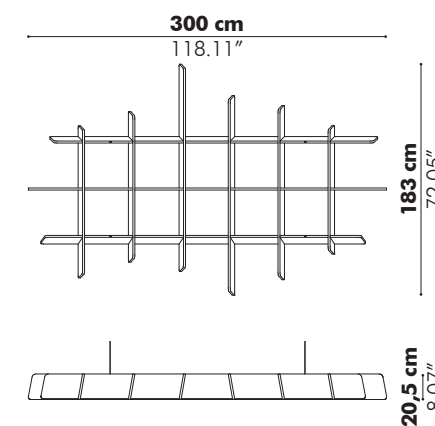

Dimensions

Finishes

2 layers of BuzziFelt on white PVC

Mounting

Ceiling Suspended Fixing System Screw with 4 cables of 2 m - 78.74" or 5 m - 196.85" (alu colored)

Options

Bicolor (every panel has one side in a different color)

Acoustics

Acoustic Principles

Absorption Diffusion Attenuation

Acoustic Performance

Mid Tones High Tones