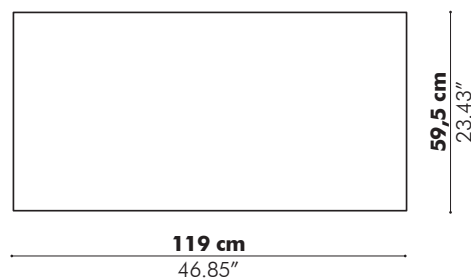

Rectangular

R-4-8-12-Woss-Wols