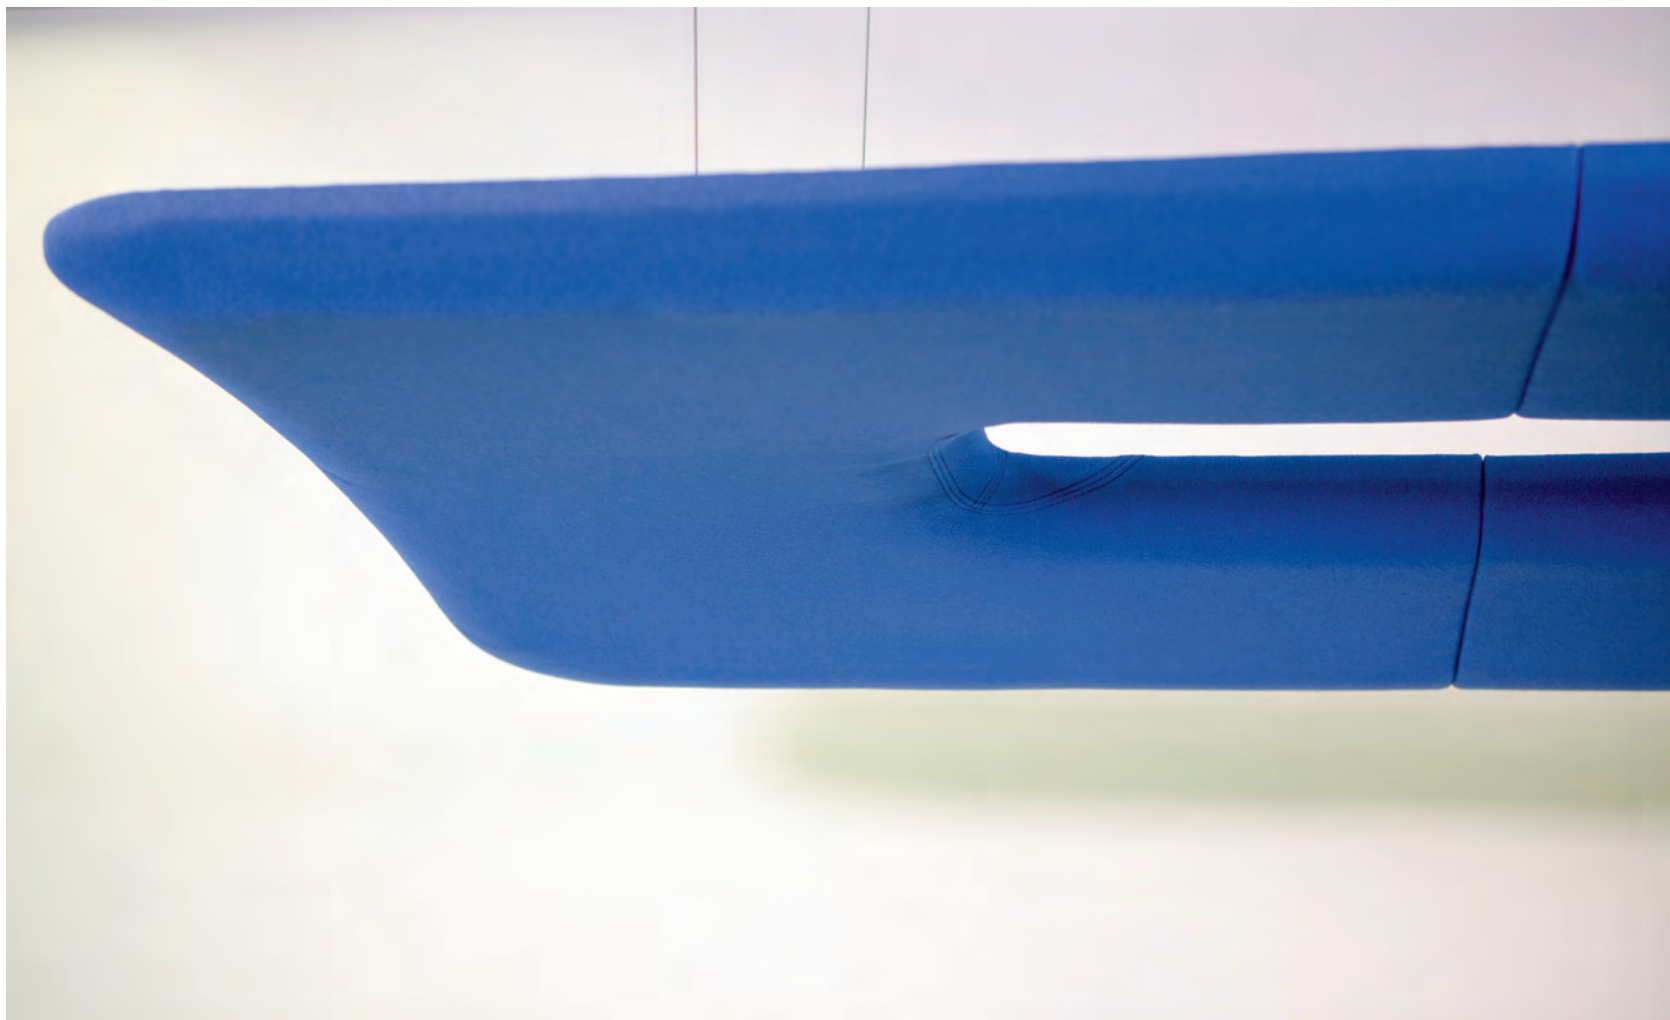

- Model
- Height above desk
- Side on desk
- Length front
- BuzziFelt color
- Size fix front
- Size fix side
- Color of fixes
- Options

BuzziZepp

— by Alain Gilles

A suspended, linear acoustic panel

BuzziZepp is an impressive, sound-absorbing panel offering acoustic treatment to a space. The suspended design was conceived by designer Alain Gilles as an “imaginary island” to visually delineate and bring a sense of tranquility to large open spaces. With its striking linear design, BuzziZepp hovers from above to define zones without obstruction, establishing a more intimate, quiet and purposeful sense of space—no vertical partitions or walls needed! The slim framework is made of upholstered acoustic panels, engineered to absorb sound and reduce echo.