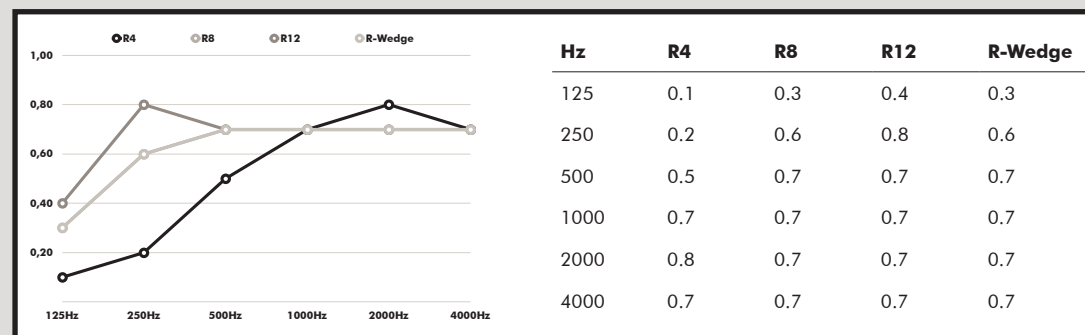

How to read acoustic reports

This chart shows the equivalent absorption area (A_{eq}) of 4 different variations of our BuzziClipse with their metric Sabin value in all the relevant frequencies, where one square meter equals one metric Sabin.