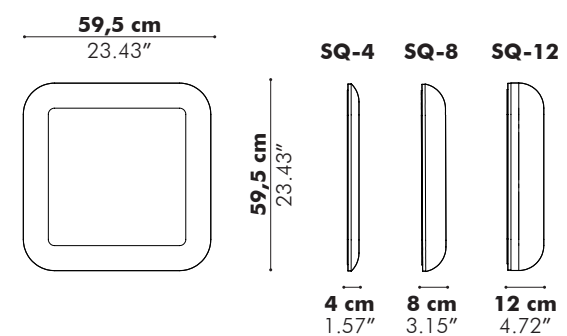

Models

Square