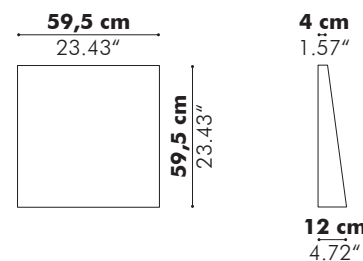

Models

Square

Depth Square	
SQ-4	4 cm 1.57"
SQ-8	8 cm 3.15"
SQ-12	12 cm 4.72"

Hexa

Depth Hexa	
Hexa-4	4 cm 1.57"
Hexa-8	8 cm 3.15"
Hexa-12	12 cm 4.72"

Square Wedge

Hexa Wedge

Rectangular