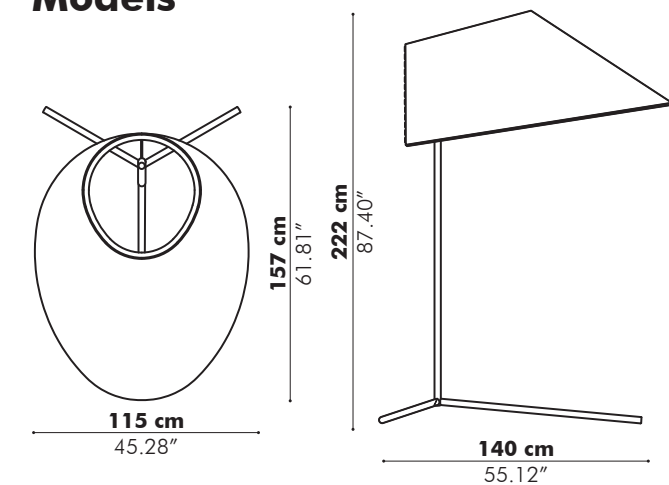

Models

Finishes

Metal frame in white (RAL 9010), black (RAL 9005) or fluo orange (RAL 2005)
Power cable in black, red or orange (CE-only)
Shade in one layer of BuzziFelt
Color lace in black, white or fluorescent orange

Light

Excl. lightbulb
E27, max 60W (EU)
E26, max 100W (US)

Acoustics

Acoustic Principles

Absorption Diffusion

Acoustic Performance

Mid Tones High Tones

How to order

Color frame
BuzziFelt color
Color lace
Color power cable