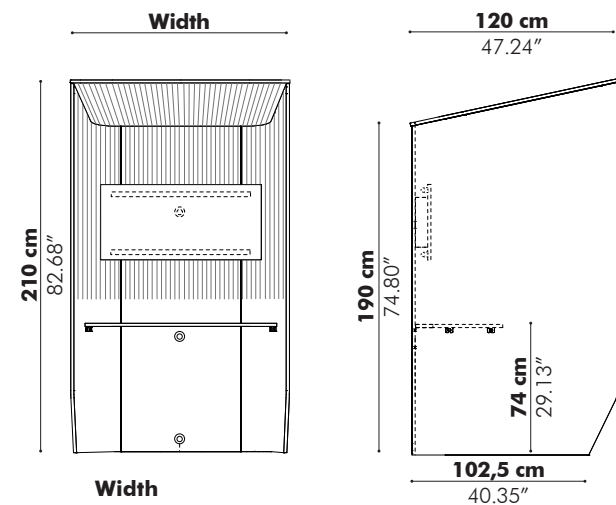

Predefined setups

Booth

	Width	
S	130 cm	51.18"
M	170 cm	66.93"
L	210 cm	82.68"

Booth Standing

Hub

	Width	
S	130 cm	51.18"
M	170 cm	66.93"
L	210 cm	82.68"

Hub Open

Finishes