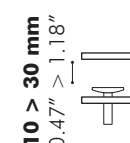

Part A

Part D

Part B

Part C

* Magnet only to be used for BuzziDesk:
 H ≤ 40 cm - 15.75" and W ≤ 160 cm - 62.99"
 ** Screws included

Thin

F L

F L-plus