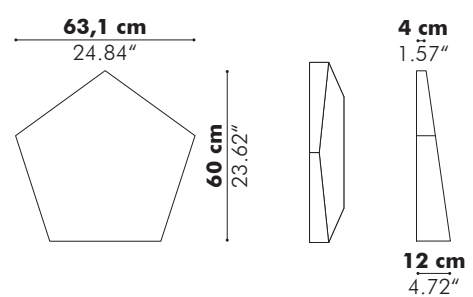

Penta Wedge