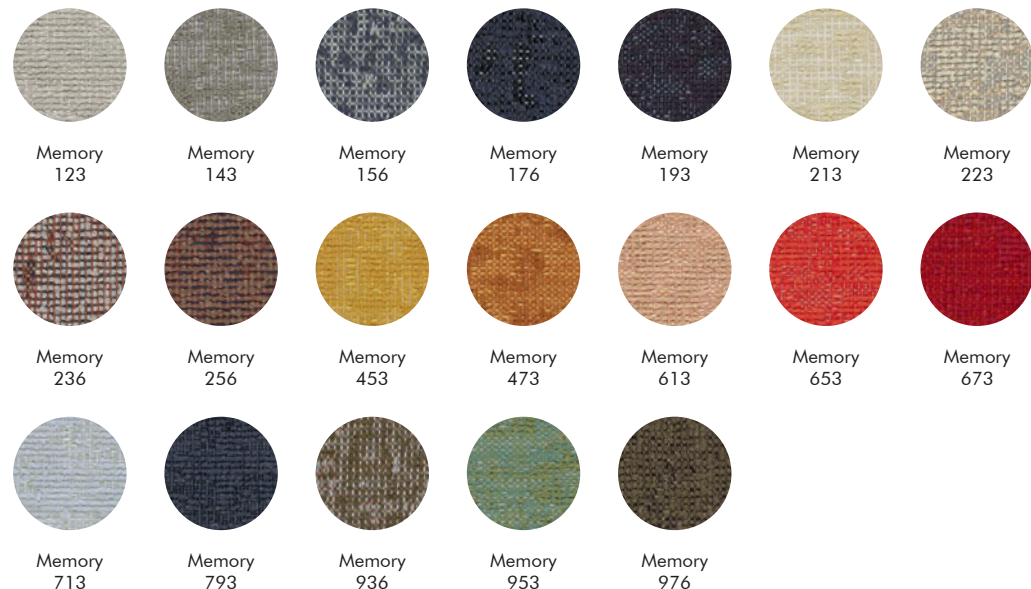

CAT E

MEMORY 2

Memory 2

Composition 100% Trevira CS
Weight 700 g/lin.m
Width 150 cm | 59.05"
Abrasion resistance
35.000 rubs acc. to the Martindale method, EN ISO 12947
Flammability EN 1021-1/2 | DIN 4102 B1 | Önorm B1/Q1
NF D 60 013 | NF P 92 507 M1 | UNI 9175 11M
UNI 9177 classe 1 | US Cal. Tech. Bull. 117
IMO A.652 (16)
Fastness to light Note 5-8, ISO 105-B02
Fastness to rubbing (ISO) dry 4-5, wet 4-5
Pilling Note 4, EN ISO 12945
Maintenance Vacuuming and dry cleaning.
Washable at max. 60°C.
Drip drying.