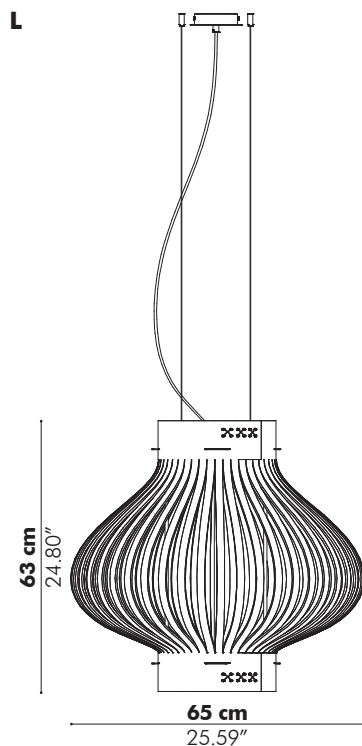

Models

Finishes

- Metal frame always in black (RAL 9005)
- One layer of BuzziFelt
- Black or white lace
- Black or white stitch or no stitch

Mounting

Black metal ceiling canopy and black fabric power cable incl.

Ceiling Suspended
Fixing System Screw with 2 cables of 2 m - 78.74" or 5 m - 196.85" (black or alu)

Light

Excl. lightbulb
E27, max 60W (EU-CE/CB certified)
E26, max 100W (US-cULus listed)

Options

LED bulb E27, 5W (EU)

Acoustics

Acoustic Principles

Absorption Diffusion

Acoustic Performance

Mid Tones High Tones

How to order

- BuzziFelt color
- Color lace
- Stitch
- Mounting option
- Options