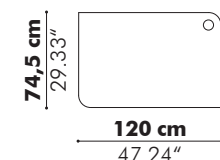

Sizes

Medium

Depth

120 cm	47.24"
150 cm*	59.06"

*Not possible with width 160 cm | 62.99" inch

Dimensions excl. rails & curtains

High

Depth

120 cm	47.24"
150 cm*	59.06"

*Not possible with width 160 cm | 62.99" inch

Dimensions excl. rails & curtains

Extra High

Dimensions excl. rails & curtains

Curtains

2 pcs symmetrical

2 pcs asymmetrical

(A) + (B)

Curtains A and B can be chosen in a different curtain collection and color.

Worktops

Worktop Full

Worktop A

Worktop B

Cable entries | cutouts for electrification are optional

Meeting Tables

Meeting table Medium

Meeting table Large

Can be used for standing or seating
Cutouts for electrification optional

Cover

Metal finish to cover rails in same color as frame.