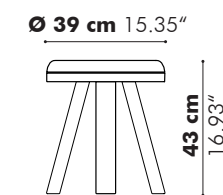

Stool All Wood