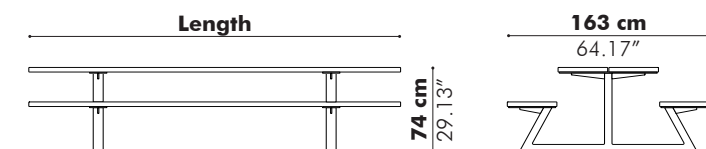

BuzziBreeze

— by BuzziSpace Studio in collaboration with Cassecroute

Outdoor workstation

BuzziSpace has always had a penchant for picnics, which is why it created the BuzziPicNic. This award-winning indoor table has all the nostalgic design features of a traditional picnic table. Our love of outdoor living inspired our designers to create BuzziBreeze, answering the call for an outdoor workstation that captures the collaborative needs of the modern workplace. BuzziBreeze is constructed using a powder coated metal frame, with the top and seat in weather-resistant hardwood or aluminum. Available: BuzziBreeze High and BuzziBreeze Low, as well as a special 'Half' version, which is reminiscent of an old-style school desk.

Models

High

Low

High Half

Low Half

Length 200 cm 78.74" 300 cm 118.11" 400 cm 157.48"

Finishes

Base in powder coated steel black (RAL 9005) or white (RAL 9010)
Worktop & seats in powder coated aluminum black (RAL 9005) or white (RAL 9010), Oak* or Iroko.
Iroko wood is naturally durable but may be prone to movement and cracking in outdoor environments.

How to order

- Model
- Length
- Color base
- Material worktop & seats

*Not suitable for outdoor use