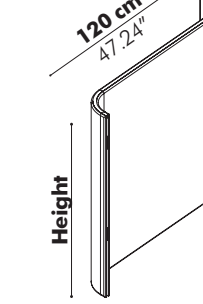

S-connect Right

Mid Media

M