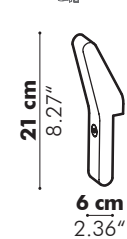

Hooks

Finish: Antwerp oak