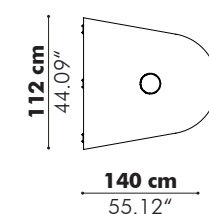

Meeting Tables

Meeting table Medium