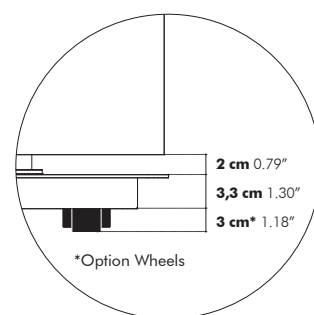

Models

Wedge

Height

S	120 cm	47.24"
M	155 cm	61.02"
L	190 cm	74.80"

Cylinder

Beam

Finishes

Upholstery in fabric collections CAT A, B, C, D, E, F
(check our application overview p. 312)
Baseplate in black (RAL 9005) or white (RAL 9010)

Options

Wheels (height + 3cm - 1.18")

Acoustics

Acoustic Principles

Absorption Diffusion

Acoustic Performance

Low Tones Mid Tones High Tones

How to order

Model
Height
Fabric (CAT > collection > color)
Color baseplate
Options