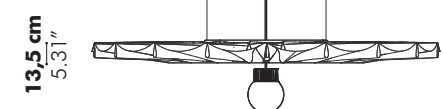

Dimensions

Ripple M

Ø 100 cm
39.37"

Ripple L

Ø 150 cm
59.06"

Edel M

Ø 100 cm
39.37"

Edel L