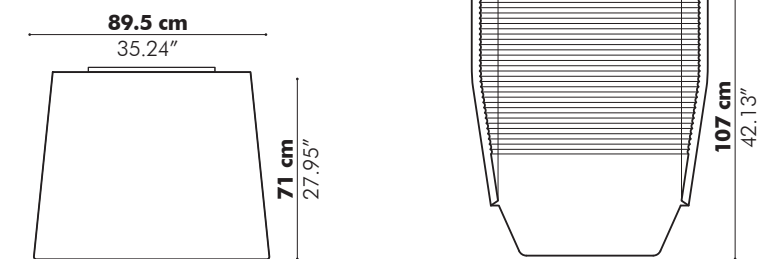

Dimensions

Patterns

Flat

3D

Finishes

Upholstery in fabric collections CAT A, B, C, D, E, F (check our application overview p. 312)

Options

Bicolor

Tablet

Inclined in powder coated metal black (RAL 9005) or white (RAL 9010)

Horizontal in wood 18 mm - 0.71" oak

Acoustics

Acoustic Principles

Absorption   Diffusion   Attenuation

Acoustic Performance

Mid Tones   High Tones

How to order

Pattern
Fabric (CAT > collection > color)
Options