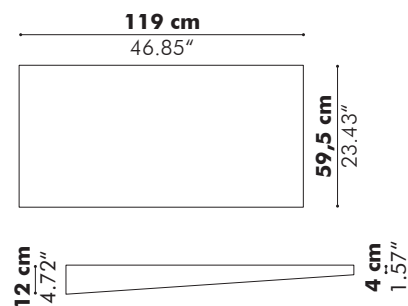

Rectangular WOLS