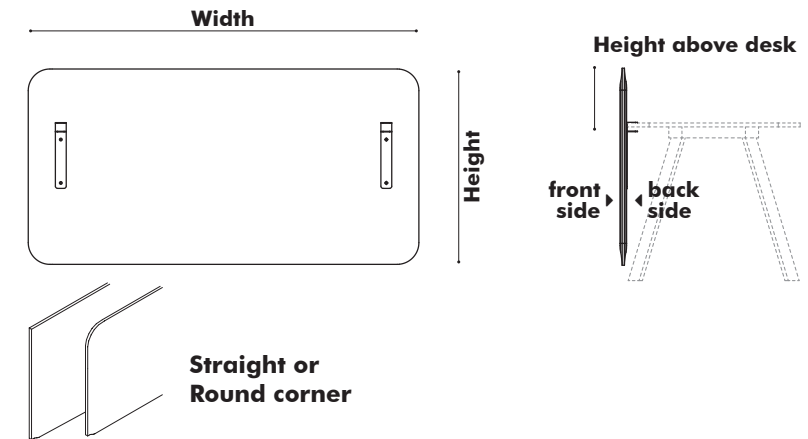

Dimensions

Height above desk	Total height	Width
25 cm 9.84"	90 cm 35.43"	100 cm 39.37"
35 cm 13.78"	100 cm 39.37"	120 cm 47.24"
45 cm 17.72"	110 cm 43.30"	140 cm 55.12"
		160 cm 62.99"
		180 cm 70.87"

Finishes