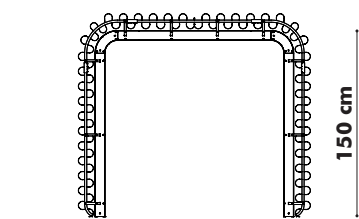

Sizes

Medium

Depth

120 cm	47.24"
150 cm*	59.06"

*Not possible with width 160 cm | 62.99" inch

Dimensions excl. rails & curtains

High

Depth

120 cm	47.24"
150 cm*	59.06"

*Not possible with width 160 cm | 62.99" inch

Dimensions excl. rails & curtains

Extra High

Dimensions excl. rails & curtains

Curtains

2 pcs symmetrical

2 pcs asymmetrical

(A) + (B)

Curtains A and B can be chosen in a different curtain collection and color.

Worktops

Worktop Full

Worktop A

Worktop B

Cable entries | cutouts for electrification are optional

Meeting Tables

Meeting table Medium

Meeting table Large

Can be used for standing or seating
Cutouts for electrification optional

Cover

Metal finish to cover rails in same color as frame.