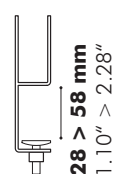

Dimensions

Finishes

Cover in BuzziFelt
Extra layer in fabric collections CAT A, B, C, D, E, F possible
(check our application overview p. 312)
BuzziFix in black (RAL 9005), white (RAL 9010) or alu color (RAL 9006)

Options

Bicolor

Acoustics

Acoustic Principles

Absorption Diffusion Attenuation

Acoustic Performance

Mid Tones High Tones

How to order

Size (W x H)
Fabric (CAT > collection > color)
Straight or Round corner
BuzziFix
Options

BuzziFix

Bold

L

L-Plus

XL

Twin**

Magnet*

Part A

Part D

Part B

Part C

* Magnet only to be used for BuzziDesk:
H ≤ 40 cm - 15.75" and W ≤ 160 cm - 62.99"
** Screws included

Thin

F L

F L-plus

F XL

U

Y L

Y L-plus

Y XL

Twin Light**

* Foot only to be used with BuzziDesk:
H ≤ 40 cm - 15.75" and W ≤ 160 cm - 62.99"
** Screws included