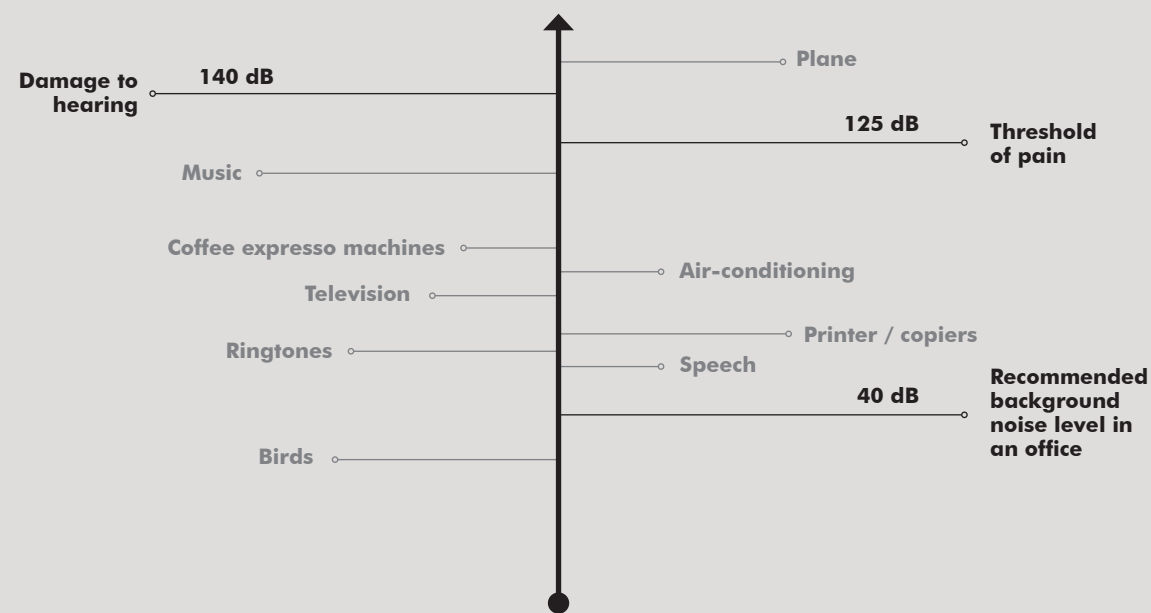

Reverberation time

Reverberation time is the time needed for an original sound source to decay 60 dB and is expressed in seconds. In order to generate excellent speech intelligibility and clarity, the reverberation time should be adjusted and balanced by means of absorptive material in function of the specific acoustical issues in a given space. The recommended reverberation time will always have to be adapted to the room volume and the type of activity.

RECOMMENDED REVERBERATION TIME:

- > Office: 0.75s
- > Meeting room: 0.60s
- > Cafeteria: 1.00s
- > Gymnasium: 1.50s
- > Auditorium: 1.50s to 2.00s

INFLUENCES ON THE Reverberation time

- 🏠 VOLUME OF THE ROOM
- 🌡️ ROOM TEMPERATURE
- 👉 ABSORPTION COEFFICIENT OF MATERIALS, OBJECTS AND PEOPLE IN A ROOM