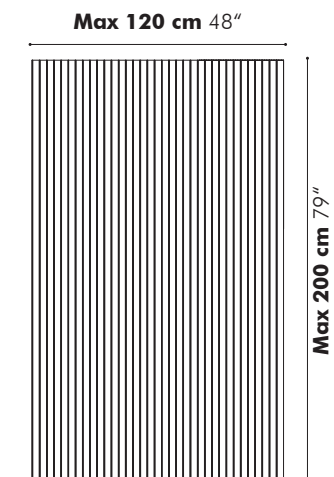

Dimensions

Vertical stripes*

Horizontal stripes

*For US production of vertical stripes max height 48", max width 79"

Finishes

Sliced BuzziFelt in unicolor, bicolor or multicolor
When installing several panels next to each other the stripes will not be in a continuous line
The seam will be visible (this is for all versions)
Variation in color & density may occur