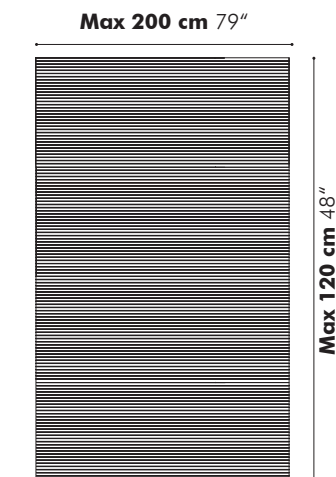

Dimensions

Vertical stripes*

Horizontal stripes

*For US production of vertical stripes max height 48", max width 79"

Finishes

Sliced BuzziFelt in unicolor, bicolor or multicolor
When installing several panels next to each other the stripes will not be in a continuous line
The seam will be visible (this is for all versions)
Variation in color & density may occur