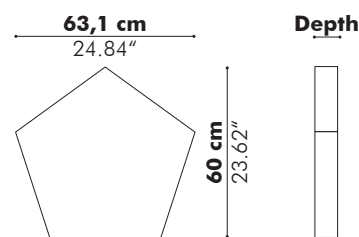

Models

Square

Depth Square	
SQ-4	4 cm 1.57"
SQ-8	8 cm 3.15"
SQ-12	12 cm 4.72"

Hexa

Depth Hexa	
Hexa-4	4 cm 1.57"
Hexa-8	8 cm 3.15"
Hexa-12	12 cm 4.72"

Square Wedge

Hexa Wedge

Rectangular

Depth Rectangular	
R-4	4 cm 1.57"
R-8	8 cm 3.15"
R-12	12 cm 4.72"

Penta

Depth Penta	
Penta-4	4 cm 1.57"
Penta-8	8 cm 3.15"
Penta-12	12 cm 4.72"

Rectangular WOLS

Penta Wedge

Rectangular WOSS

WOLS: Wedge on long side
WOSS: Wedge on short side

Rectangular XL*

* Rectangular XL only wall mounted

Finishes

Upholstery in fabric collections CAT A, B, C, D, E, F (check our application overview p. 312)

Mounting

Fixing system: horizontal and vertical use possible

Acoustics

Acoustic Principles

Acoustic Performance

How to order

Model
Fabric (CAT > collection > color)
Mounting option