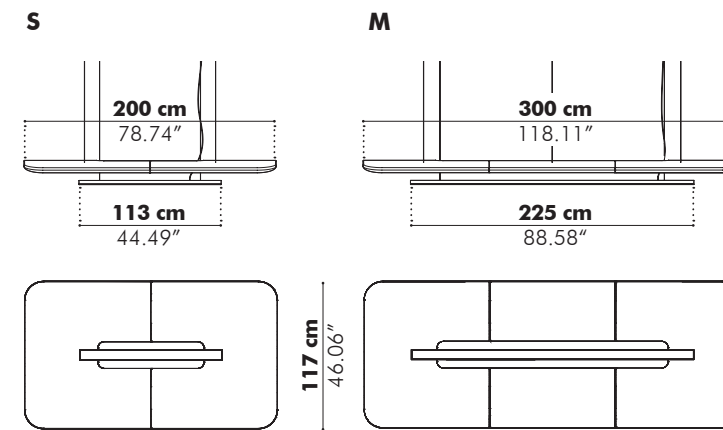

Models

Finishes

Upholstery in fabric collections CAT A, B, C, D, E, F (check our application overview p. 312)
Black LED Line

Mounting

Black metal ceiling canopy and transparent power cable incl.

Ceiling Suspended
Fixing System Screw with 6 or 8 cables of 2 m - 78.74" or 5 m - 196.85" (black or alu)

The acoustic panel can be mounted straight or slanted, with a maximum angle of 20° to create a more secluded setting.

Light

Input Voltage: 110 - 240V
Input Frequency: 50/60Hz
Lumen Output small: 2300 lumen
Lumen Output medium: 4600 lumen
Color Temperature: 3000K
Color Rendering Index: 90
1-10V dimmable
CE/CB certified / cULus listed