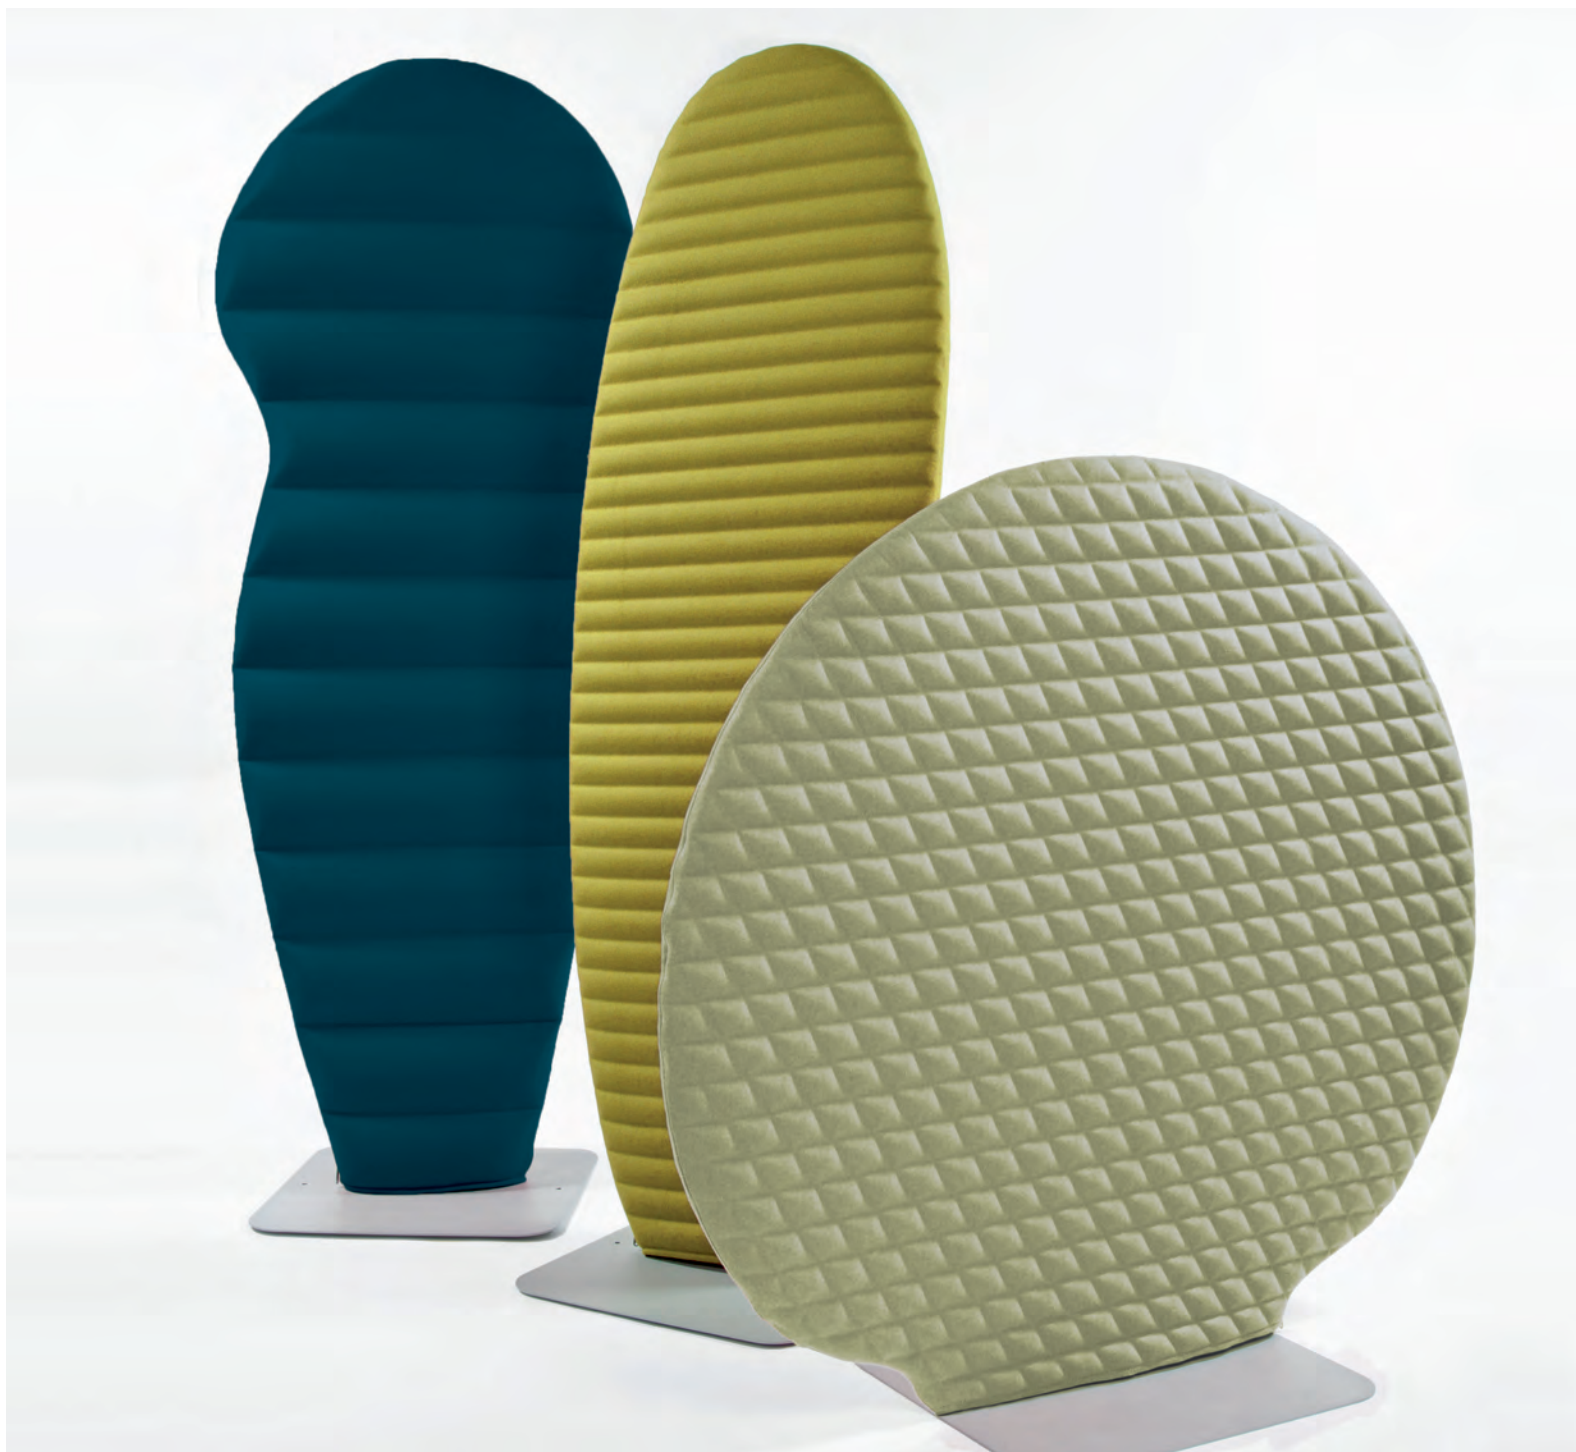

BuzziPlant

— by Anthony Duffeleer

Free-standing sound-absorbing screen

The BuzziPlant by designer Anthony Duffeleer is a fun-loving, decorative room divider that balances sound. Thanks to the striking shape and color of the three available plants, you can make a statement at home or at the office.