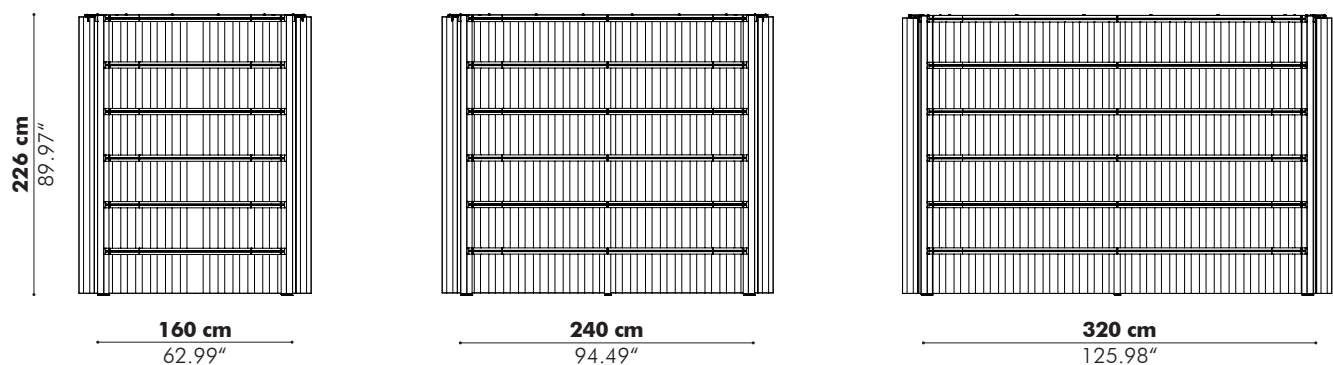

Extra High

Dimensions excl. rails & curtains

Curtains

2 pcs symmetrical

2 pcs asymmetrical

(A) + (B)

Curtains A and B can be chosen in a different curtain collection and color.

Worktops

Worktop Full

Worktop A

Worktop B

Cable entries | cutouts for electrification are optional

Meeting Tables

Meeting table Medium

Meeting table Large

Can be used for standing or seating
Cutouts for electrification optional

Cover

Metal finish to cover rails in same color as frame.