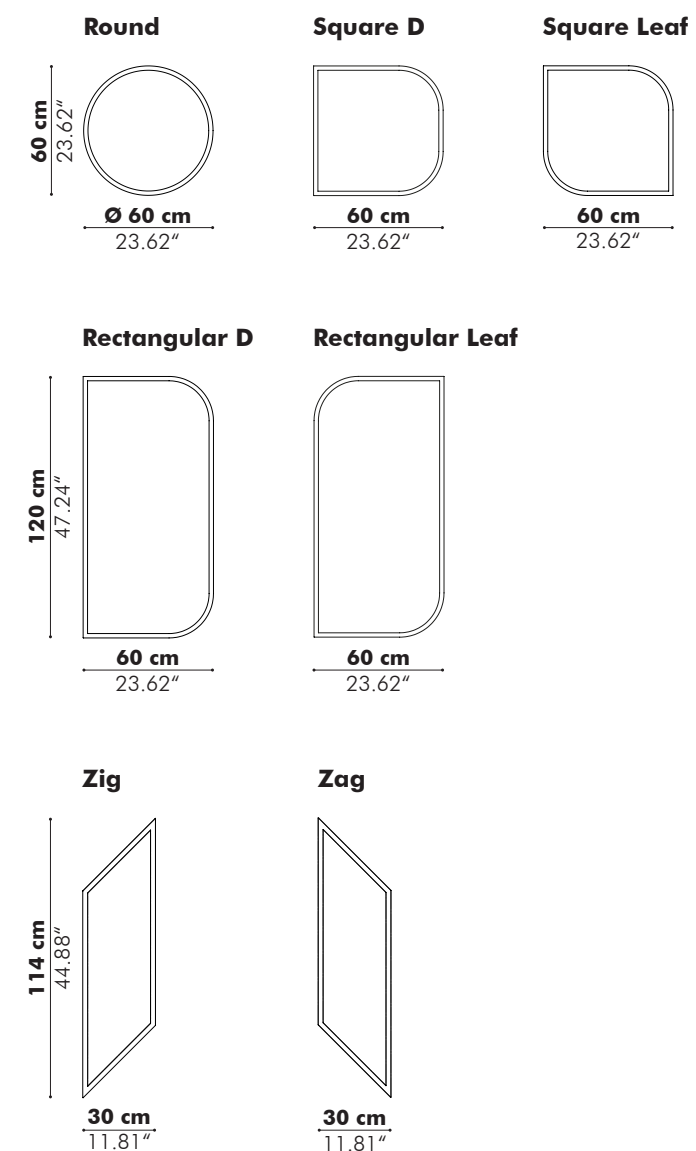

Models

Panels

Finishes

Metal frame in black (RAL 9005) or fluo yellow (RAL 1016)
Panel in moss (light green or dark green) or upholstered in fabric
collections CAT A, B, C, D, E, F
(check our application overview p. 312)

Acoustics

Acoustic Principles

Absorption

Acoustic Performance

Mid Tones High Tones

How to order

Model
Color frame
Panel (moss or fabric)
Color panel: color moss / fabric (CAT > collections > color)