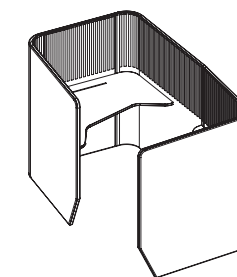

Inspiration Models

Let these inspiration models guide you when building your own BuzziVille setup. Dimensions of these predefined setups are dependent on the size of the panels you choose. All models are available in 4 heights: 120, 135, 150 & 180 cm | 47.24", 53.15", 59.06", 70.87"

Work

Focus

Panels

Height

120 cm	47.24"
135 cm	53.15"
150 cm	59.06"
180 cm	70.87"

Finishes

Height 120 cm | 47.24"
Upholstery in fabric collections CAT A, B
Height 135 cm | 53.15" or larger
Upholstery in fabric collection CAT A
(check our application overview p. 312)

Patterns