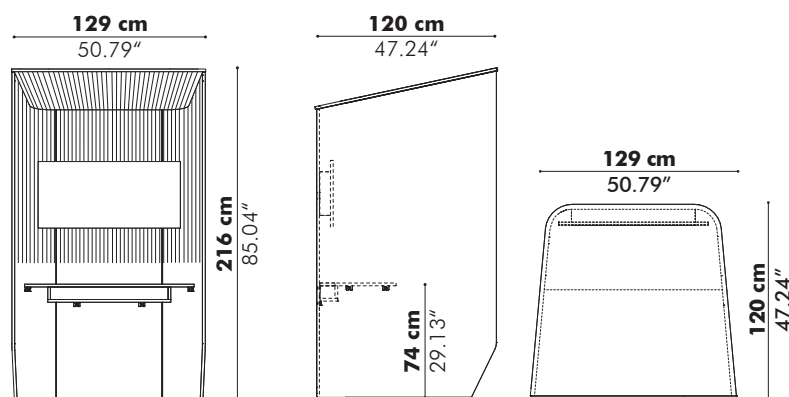

Models

Single