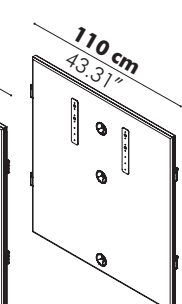

Inspiration Models

Let these inspiration models guide you when building your own BuzziVille setup. Dimensions of these predefined setups are dependent on the size of the panels you choose. All models are available in 4 heights: 120, 135, 150 & 180 cm | 47.24", 53.15", 59.06", 70.87"

Work

Panels

Height

120 cm	47.24"
135 cm	53.15"
150 cm	59.06"
180 cm	70.87"

Finishes

Height 120 cm | 47.24"
Upholstery in fabric collections CAT A, B
Height 135 cm | 53.15" or larger
Upholstery in fabric collection CAT A
(check our application overview p. 312)

Patterns