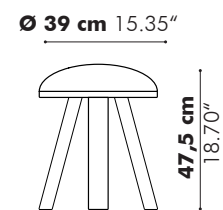

Models

Stool