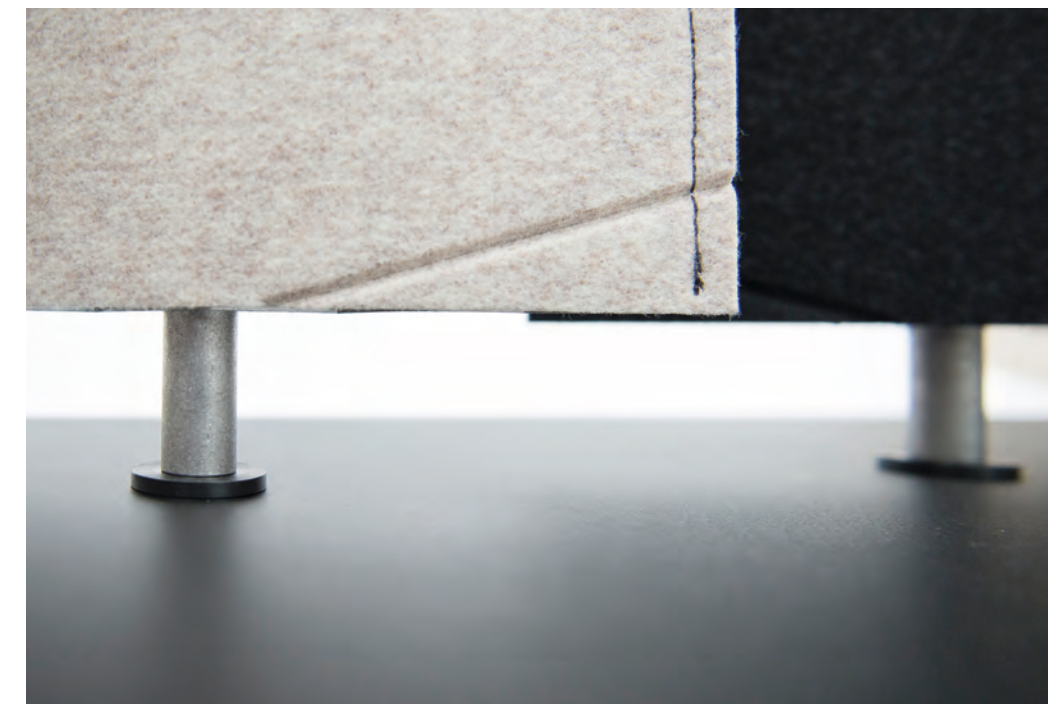

Model & Pattern
Size
Color baseplate
Fabric (CAT > collection > color)
Option

BuzziBlox

— By BuzziSpace Studio

Wall mounted or ceiling pendant acoustic panel

BuzziBlox is a group of acoustic panels with different depths, developed to tune a room in the speech spectrum range and especially in the low and mid frequencies.