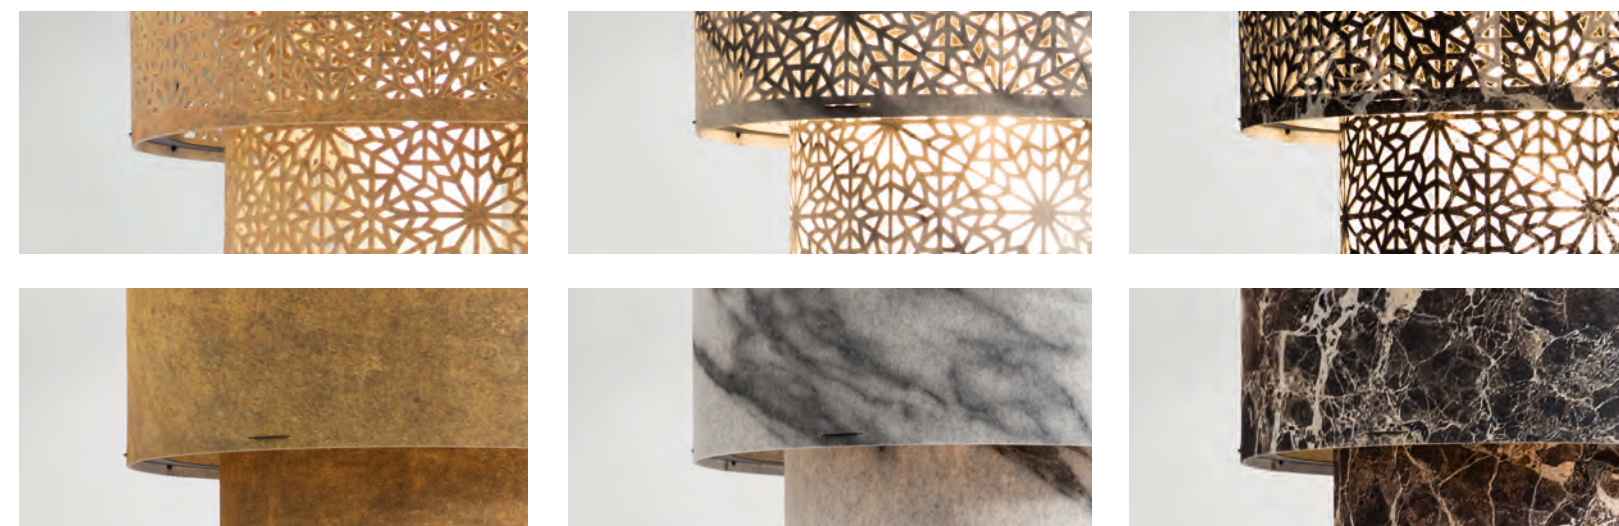

How to order

Model
BuzziFelt finish
Mounting option