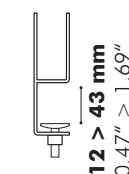

Dimensions

Finishes

Cover in BuzziFelt
Extra layer in fabric collections CAT A, B, C, D, E, F possible
(check our application overview p. 312)
BuzziFix in black (RAL 9005), white (RAL 9010) or alu color (RAL 9006)

Options

Bicolor

Acoustics

Acoustic Principles

Absorption Diffusion Attenuation

Acoustic Performance

Mid Tones High Tones

How to order

Size (W x H)
Fabric (CAT > collection > color)
Straight or Round corner
BuzziFix
Options

BuzziFix

Bold

L

L-Plus

XL

Twin**

Magnet*

Part A

Part D

Part B

Part C

* Magnet only to be used for BuzziDesk:
H ≤ 40 cm - 15.75" and W ≤ 160 cm - 62.99"
** Screws included

Thin

F L

F L-plus

F XL

U

Y L

Y L-plus

Y XL

Twin Light**

* Foot only to be used with BuzziDesk:
H ≤ 40 cm - 15.75" and W ≤ 160 cm - 62.99"
** Screws included