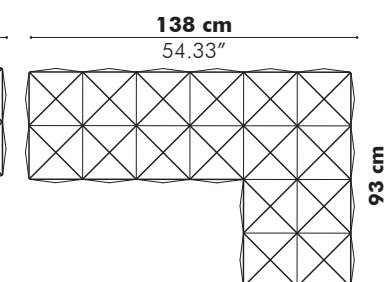

BuzziCube 3D

— by BuzziSpace Studio

Sound-absorbing 3D pouf

A high-design pouf that is unique in its class thanks to its revolutionary form and high-tech production process. The 3D foam covered with a variety of BuzziSpace fabrics gives it a unique touch.

Models

Quatro

L Right

L Left

T

Bottom

Patterns

Finishes

Upholstery in fabric collections CAT A, E (check our application overview p. 312)

Acoustics

Acoustic Principles

Absorption Diffusion

Acoustic Performance

Low Tones Mid Tones High Tones

How to order

Model
Bottom
Pattern
Fabric (CAT > collection > color)