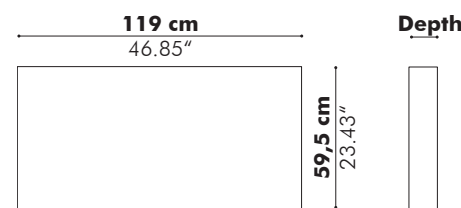

Models

Square

Depth Square	
SQ-4	4 cm 1.57"
SQ-8	8 cm 3.15"
SQ-12	12 cm 4.72"

Hexa

Depth Hexa	
Hexa-4	4 cm 1.57"
Hexa-8	8 cm 3.15"
Hexa-12	12 cm 4.72"

Square Wedge

Hexa Wedge

Rectangular