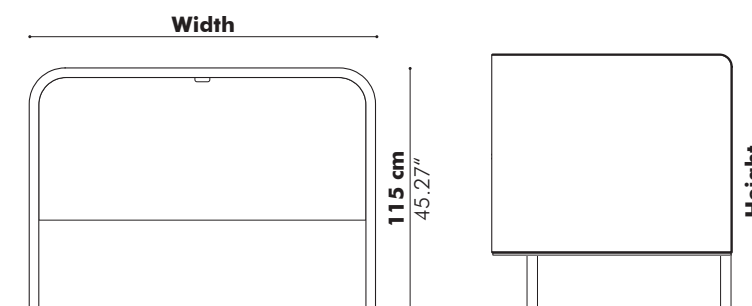

Dimensions

	Width	Height
S	125 cm 49.21"	120 cm 47.24"
M	165 cm 64.96"	135 cm 53.15"
L	205 cm 80.71"	

Patterns

Flat

3D

Finishes

Upholstery in fabric collections CAT A, B, C, D, E, F
(check our application overview p. 312)
Base powder coated metal in Umbra Grey (RAL 7022)

Options

Bicolor
Worktop in Antwerp Oak, with or without cable tray
LED light (only in combination with cable tray)
Set of alu brackets for customer-own worktop

Acoustics

Acoustic Principles

Absorption   Diffusion   Attenuation

Acoustic Performance

Mid Tones   High Tones

How to order

Size (W x H)
Pattern
Fabric (CAT > collection > color)
Options