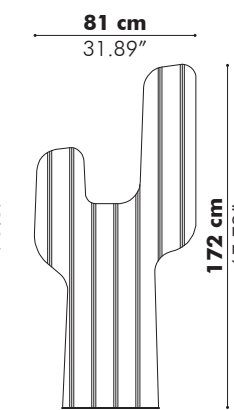

BuzziCactus

— by Sas Adriaenssens

Free-standing sound-absorbing screen

Do you need privacy, quiet or protection?
The BuzziCactus is a charming room divider that combines no less than three factors: sound absorption, design and a surface you can stick pins onto. Thanks to its striking shape and color you can make a statement at home or at the office. Put your BuzziCactus in direct sunlight – it deserves to be seen!

Models

Taco

Gringo

TexMex

Baseplate

Finishes

Upholstery in fabric collections CAT A, B, C, D, E
(check our application overview p. 312)
Baseplate in black (RAL 9005) or alu color (RAL 9006)

Acoustics

Acoustic Principles

Absorption   Diffusion   Attenuation

Acoustic Performance

Low Tones   Mid Tones   High Tones

How to order

Model
Fabric (CAT > collection > color)
Color baseplate