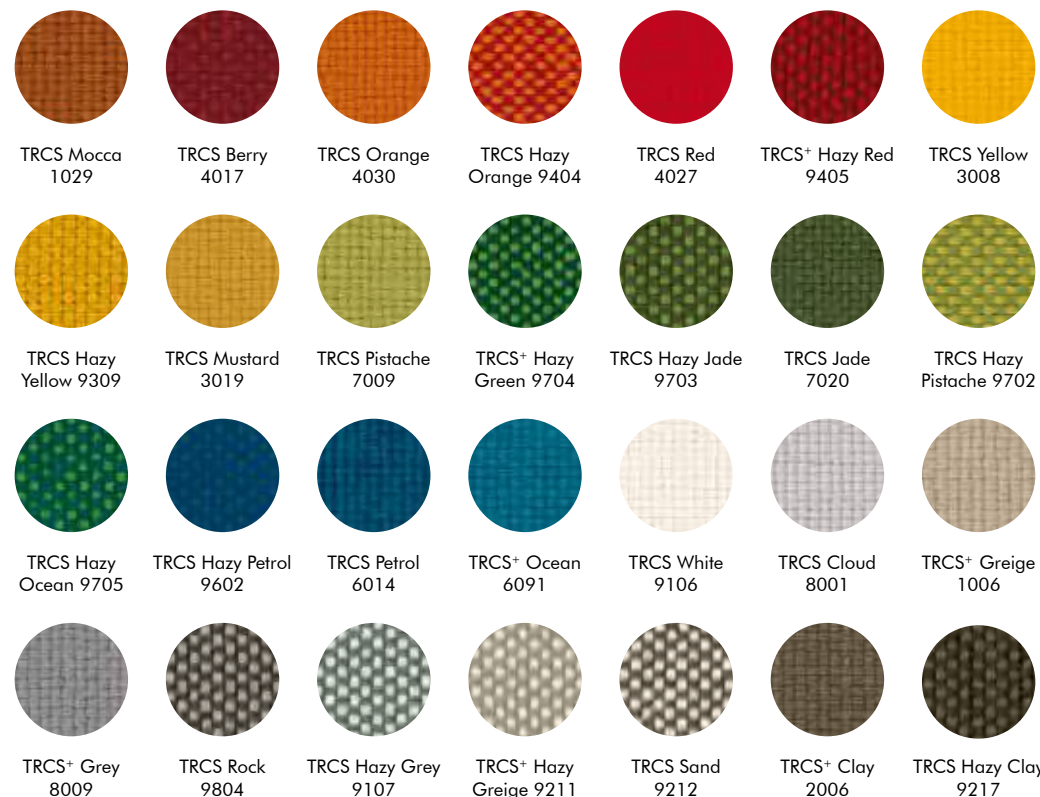

CAT A

FABRIC
ROUGH
TREVIRA CS+
TREVIRA CS
REVIVE 1
REVIVE 2

Trevira CS+ | Trevira CS

Composition 100% Polyester, Trevira CS
Weight 420 g/m² | 12.39 oz/yd²
Width Trevira CS+ 150 cm | 59.06" - Trevira CS 140 cm | 55.12"
Abrasion resistance 100.000 Martindale, 90.000 Wyzenbeek
Flammability EU: BS 5852 part II: CRIB 5 | BS 7176 Medium Hazard
M1 | B1 | C1 | EN 1021/1-2 | IMO Res. A652 (16)
USA: CAL TB 117
Fastness to light EU: 6 | USA: 5
Fastness to rubbing EU: Wet 4-5 | Dry 4-5
Fastness to crocking USA: Wet 5 | Dry 5
Match Weight ±5% | Width ±2%
Maintenance Vacuum clean regularly. Don't remove the Trevira CS+ | Trevira CS from the product. Treat spillages immediately. Professional dry clean or wipe clean with a pH neutral soap and a damp cloth.

CAT A

FABRIC
ROUGH
TREVIRA CS+
TREVIRA CS
REVIVE 1
REVIVE 2

Note color deviation may occur.
Find the latest update of the material specifications and colors on our website: www.buzzi.space