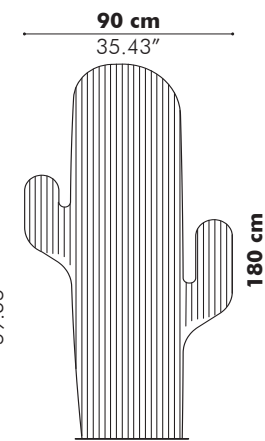

BuzziCactus

— by Sas Adriaenssens

Free-standing sound-absorbing screen

Do you need privacy, quiet or protection?
The BuzziCactus is a charming room divider that combines no less than three factors: sound absorption, design and a surface you can stick pins onto. Thanks to its striking shape and color you can make a statement at home or at the office. Put your BuzziCactus in direct sunlight – it deserves to be seen!

Models

Taco

Gringo

TexMex

Baseplate

Finishes

Upholstery in fabric collections CAT A, B, C, D, E
(check our application overview p. 312)
Baseplate in black (RAL 9005) or alu color (RAL 9006)

Acoustics

Acoustic Principles

Absorption   Diffusion   Attenuation

Acoustic Performance

Low Tones   Mid Tones   High Tones

How to order

Model
Fabric (CAT > collection > color)
Color baseplate