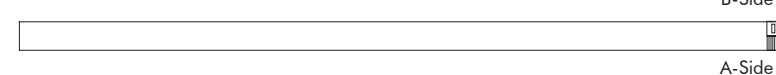

4 - Stop extra panel