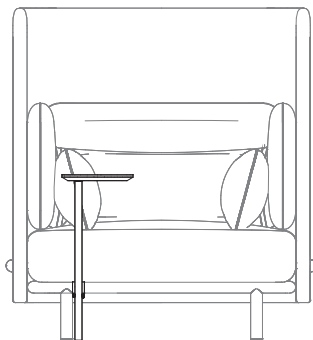

Acoustics

Acoustic Principles

Acoustic Performance

Options

Tablet

Powder coated metal in black (RAL 9005) with worktop in Ash Black Stained

Electrification

3 m power cable included

EU

Socket Type F, E or G + 2x USB port

US

Socket Type B

Socket Type

Cushions

Comfort arm cushions (set of 2)

Decorative cushion

Anti-theft set for 2 cushions for decorative cushion or comfort arm cushion

How to order

Model

Size shields

Fabric shields (CAT > collection > color)

Fabric shield cushion & seating cushion (CAT > collection > color)

Fabric comfort back cushion & optional arm cushion (CAT > collection > color)

Options