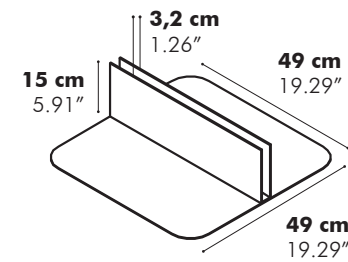

BuzziFoot (optional)