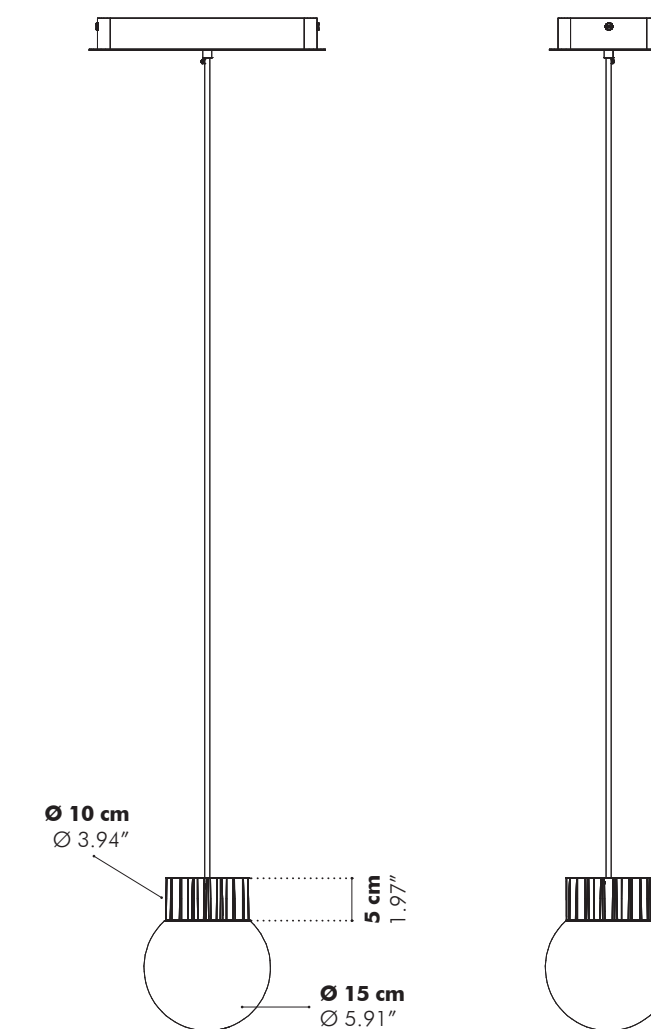

Dimensions

Finishes

Powder coated metal heatsink in black (RAL 9005)
Black fabric power cable
Frosted glass globe

Mounting

Ceiling Suspended
Black metal ceiling canopy and black fabric cable incl.

Light

Input Voltage: 220 - 240V
Input Frequency: 50/60Hz
Lumen Output: 1500 lumen
Color Temperature: 3000K
Color Rendering Index: 90
1-10V dimmable
CE/CB certified / cULus listed