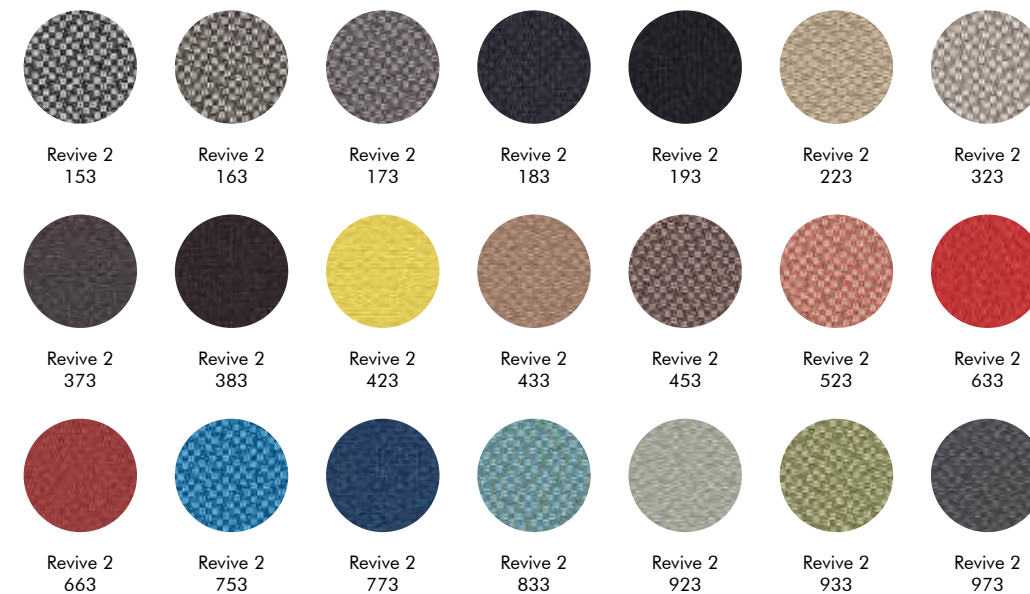

kvadrat

Revive 2

Composition 100% recycled polyester FR
Weight 420 g/lin.m
Width 140 cm | 55.11"
Abrasion resistance 45.000 Martindale rubs, EN ISO 12947
Flammability EN 1021-1/2 | DIN 4102 B1 | Önorm B1/Q1
UNI 9175 1IM | US Cal. Tech. Bull. 117
IMO A.652 (16)
Fastness to light Note 5-7, ISO 105-B02
Fastness to rubbing (ISO) dry 5, wet 4-5
Pilling Note 4-5, EN ISO 12945
Maintenance Vacuuming and dry cleaning.
Washable at max. 60°C.
Drip drying.