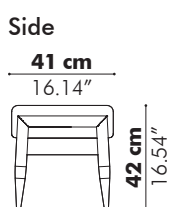

ST101 Footstool