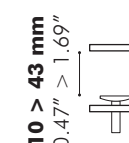

Part A

Part D

Part B

Part C

* Magnet only to be used for BuzziDesk:
 H ≤ 40 cm - 15.75" and W ≤ 160 cm - 62.99"
 ** Screws included

Thin

F L

F L-plus