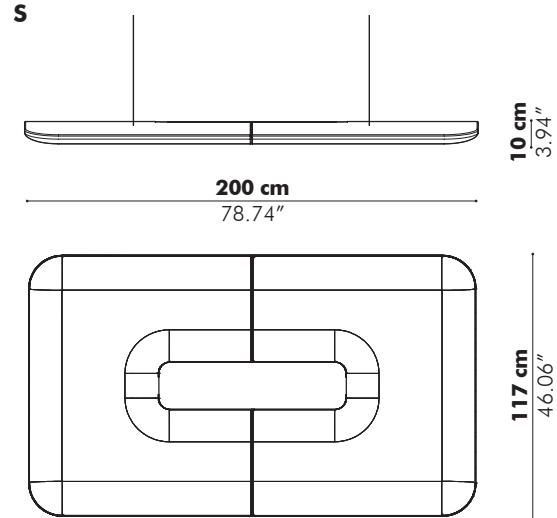

BuzziZepp

— by Alain Gilles

A suspended, linear acoustic panel

BuzziZepp is an impressive, sound-absorbing panel offering acoustic treatment to a space. The suspended design was conceived by designer Alain Gilles as an “imaginary island” to visually delineate and bring a sense of tranquility to large open spaces. With its striking linear design, BuzziZepp hovers from above to define zones without obstruction, establishing a more intimate, quiet and purposeful sense of space—no vertical partitions or walls needed! The slim framework is made of upholstered acoustic panels, engineered to absorb sound and reduce echo.

Models

S

M

Finishes

Upholstery in fabric collections CAT A, B, C, D, E, F (check our application overview p. 312)

Mounting

Ceiling Suspended
Fixing System Screw with 6 or 8 cables of 2 m - 78.74" or 5 m - 196.85" (black or alu)

The acoustic panel can be mounted straight or slanted, with a maximum angle of 20° to create a more secluded setting.

Acoustics

Acoustic Principles

Absorption Diffusion

Acoustic Performance

Low Tones Mid Tones High Tones

How to order

Size
Fabric (CAT > collection > color)
Mounting option