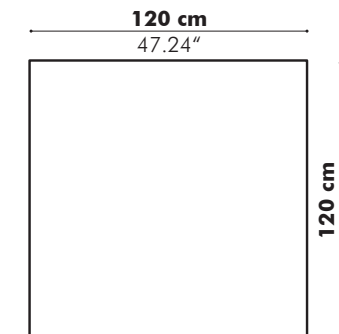

Models

Square L

Square XL