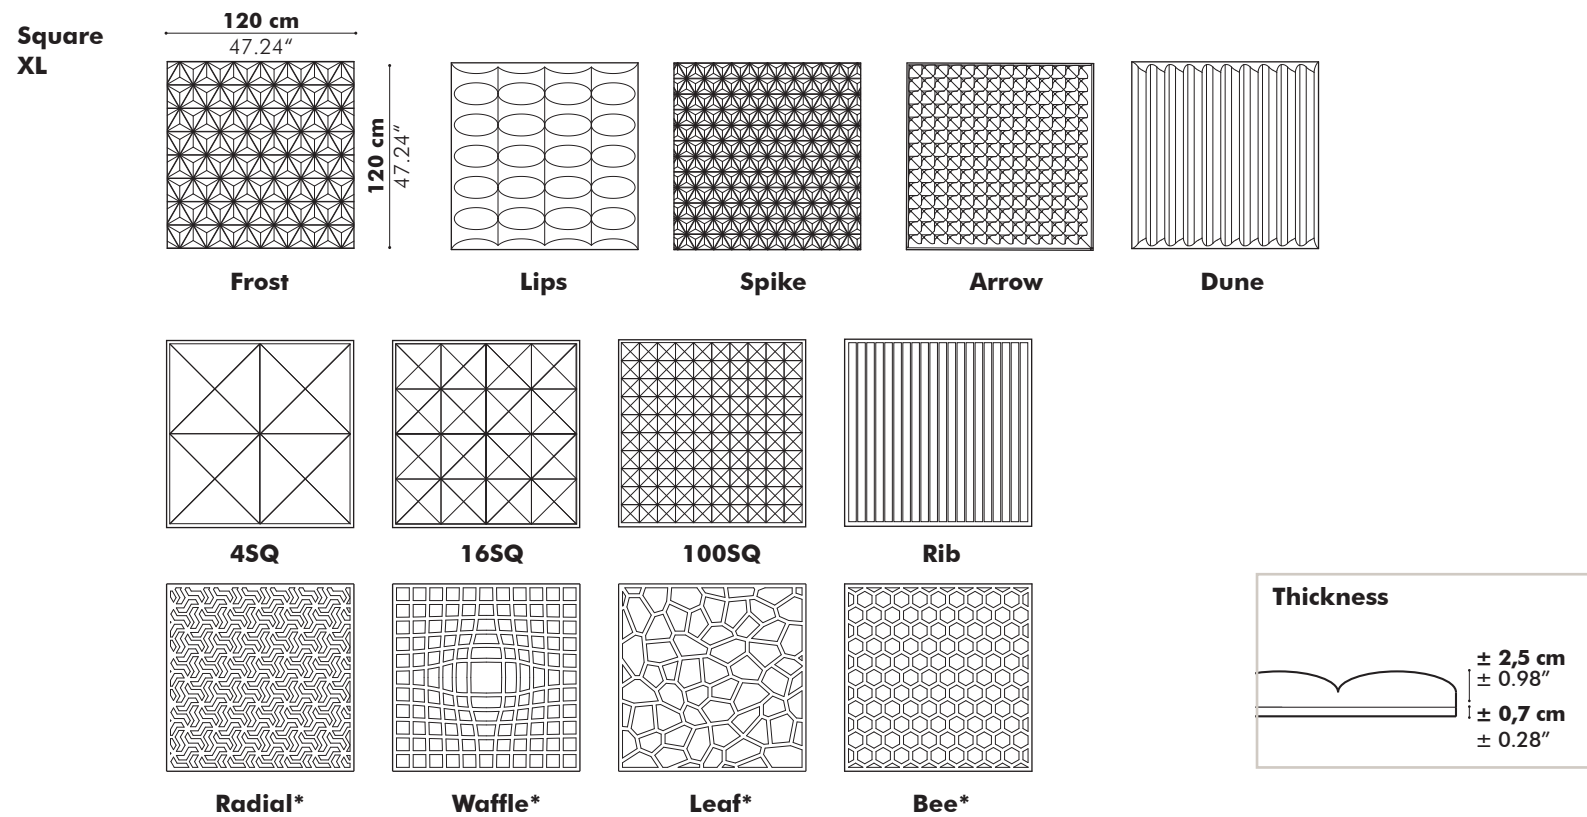

Models & Patterns