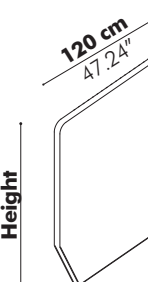

Inspiration Models

Let these inspiration models guide you when building your own BuzziVille setup. Dimensions of these predefined setups are dependent on the size of the panels you choose. All models are available in 4 heights: 120, 135, 150 & 180 cm | 47.24", 53.15", 59.06", 70.87"

Work

Panels

Height

120 cm	47.24"
135 cm	53.15"
150 cm	59.06"
180 cm	70.87"

Right

Finishes

Height 120 cm | 47.24"
Upholstery in fabric collections CAT A, B
Height 135 cm | 53.15" or larger
Upholstery in fabric collection CAT A
(check our application overview p. 312)

Patterns