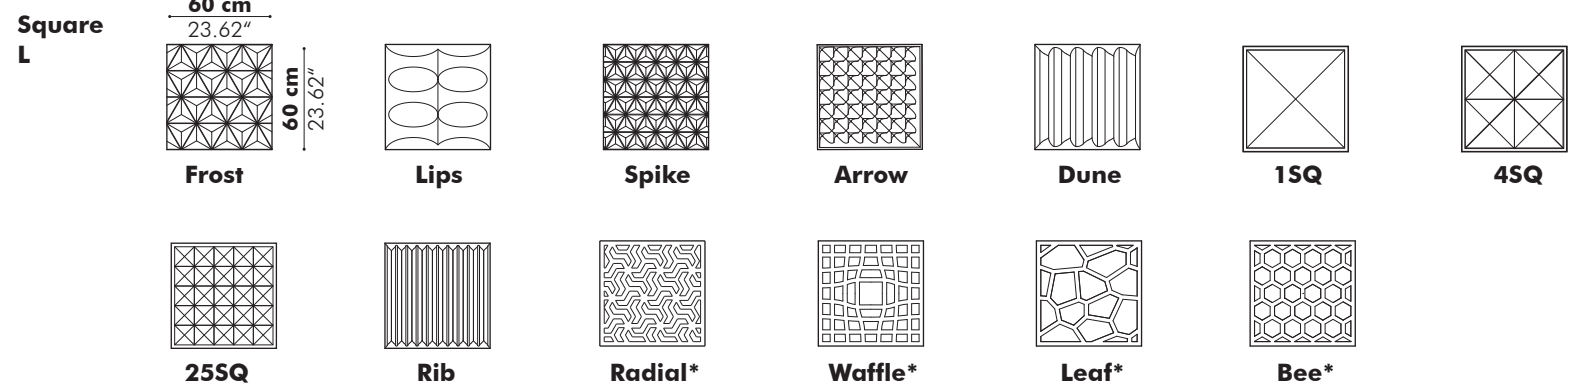

Models & Patterns