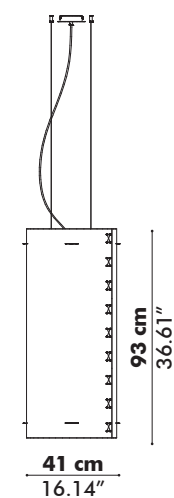

XL High

Finishes

Metal frame always in black (RAL 9005)
One layer of BuzziFelt
Black or white lace
Black or white stitch or no stitch

Mounting

Black metal ceiling canopy and black fabric power cable incl.

Ceiling Suspended
Fixing System Screw with 2 cables of 2 m - 78.74" or
5 m - 196.85" (black or alu)

Light

Input Voltage: 110 - 240V
Excl. lightbulb
E27, max 60W (EU-CE/CB certified)
E26, max 100W (US-cULus listed)

Options

LED bulb E27, 5W (EU)

Acoustics

Acoustic Principles

Absorption Diffusion

Acoustic Performance

Mid Tones High Tones

How to order

Size
BuzziFelt color
Color lace
Stitch
Mounting option
Options