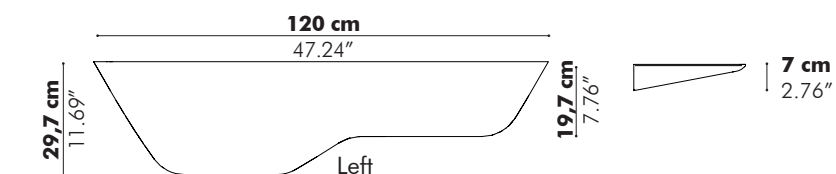

L

Mounting

Wall mounted