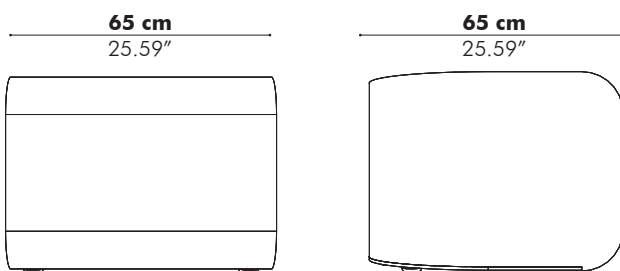

Models

Solo

Solo Large

Trio

Bottom

Antiskid

Wood

Patterns

Finishes

Upholstery in fabric collections CAT A, B, C, D, E, F (only for Dee flat)
(check our application overview p. 312)

Acoustics

Acoustic Principles

Absorption Diffusion

Acoustic Performance

Low Tones Mid Tones High Tones

How to order

Model
Bottom
Pattern
Fabric (CAT > collection > color)