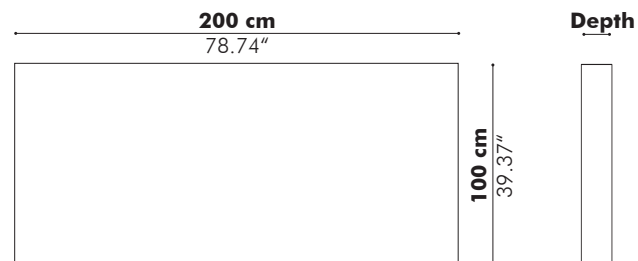

Rectangular XL*