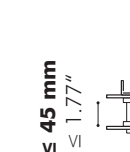

Twin Light**