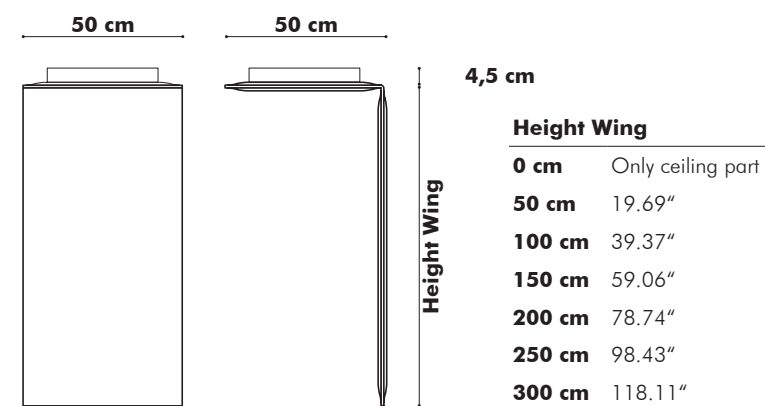

Dimensions

Finishes

Cover in BuzziFelt
Extra layer in fabric collections CAT A, B, C, D, E, F possible (check our application overview p. 312)

Mounting

Ceiling mounted
If installing on suspended ceiling, verify load capacity prior to installation