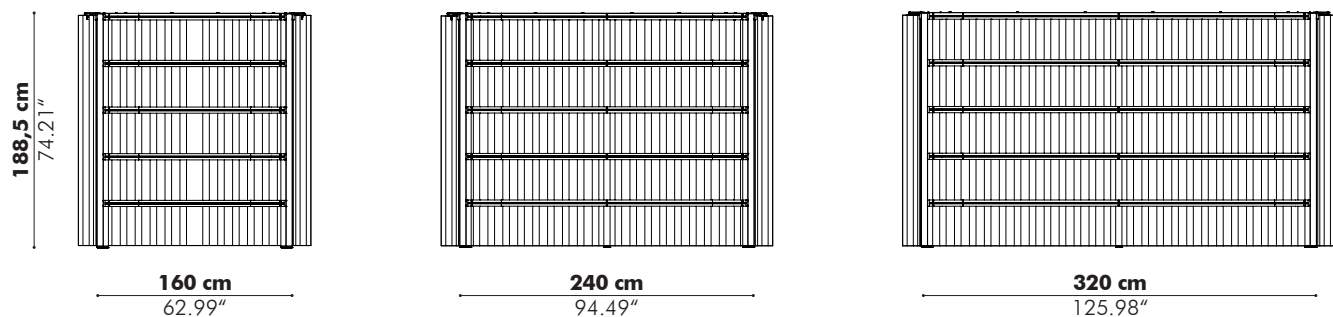

Sizes

Medium

Depth

120 cm	47.24"
150 cm*	59.06"

*Not possible with width 160 cm | 62.99" inch

Dimensions excl. rails & curtains

High

Depth