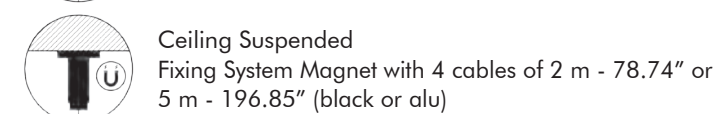

Mounting

Fixing system: horizontal and vertical use possible