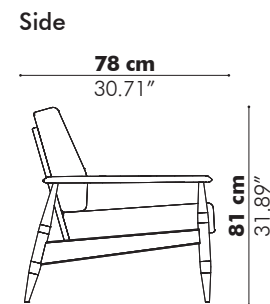

BuzziNordic ST100

— by Ståffan Thomassen

Lounge chair with Nordic heritage

The timeless look of Scandinavian furniture inspired the BuzziNordic Series. Model ST101 is a sleek armchair with a vintage look. The Nordic-inspired armchairs are available in plenty of different solid wood finishes. The homey feel of the armchairs is an ideal match for new BuzziSpace fabrics from Kvadrat. Discover the magic!

Models

ST101

ST102

ST103

ST101 Ottoman

ST101 Footstool

ST111

ST111 Ottoman

Finishes

Frame

Ash Natural   Ash Black Stained   Ash White Wash   Walnut   Oak

Ash Lacquered White

Ash Lacquered only possible for ST101. Other lacquered colors (blue, green, red & yellow) on custom request only

Cushion in fabric collections CAT A, B, C, D, E, F, Leather (check our application overview p. 312)

How to order

Model
Wood finish frame
Fabric (CAT > collection > color)