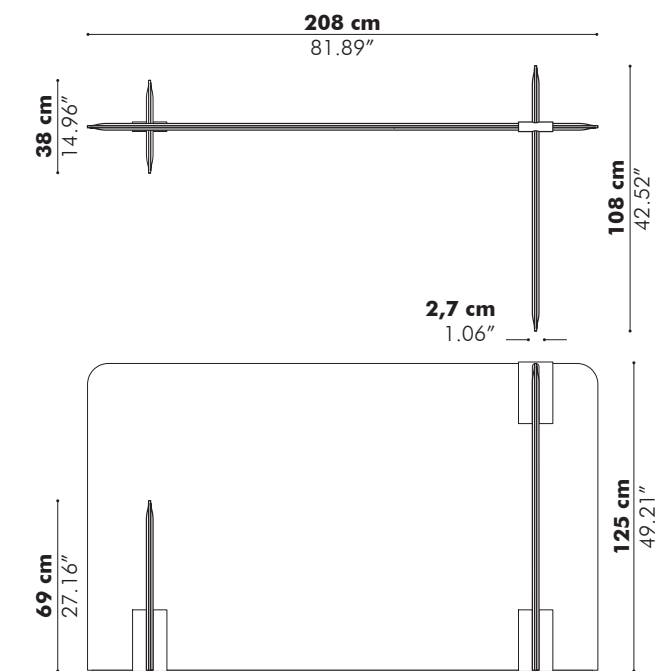

Dimensions

Finishes

Cover in BuzziFelt
Connections parts in BuzziFabric
(check our application overview p. 312)

Options

Multicolor
Different colors possible for panel A, panel B and panel C

Acoustics

Acoustic Principles

Acoustic Performance

How to order

BuzziFelt color
Color connection parts
Options