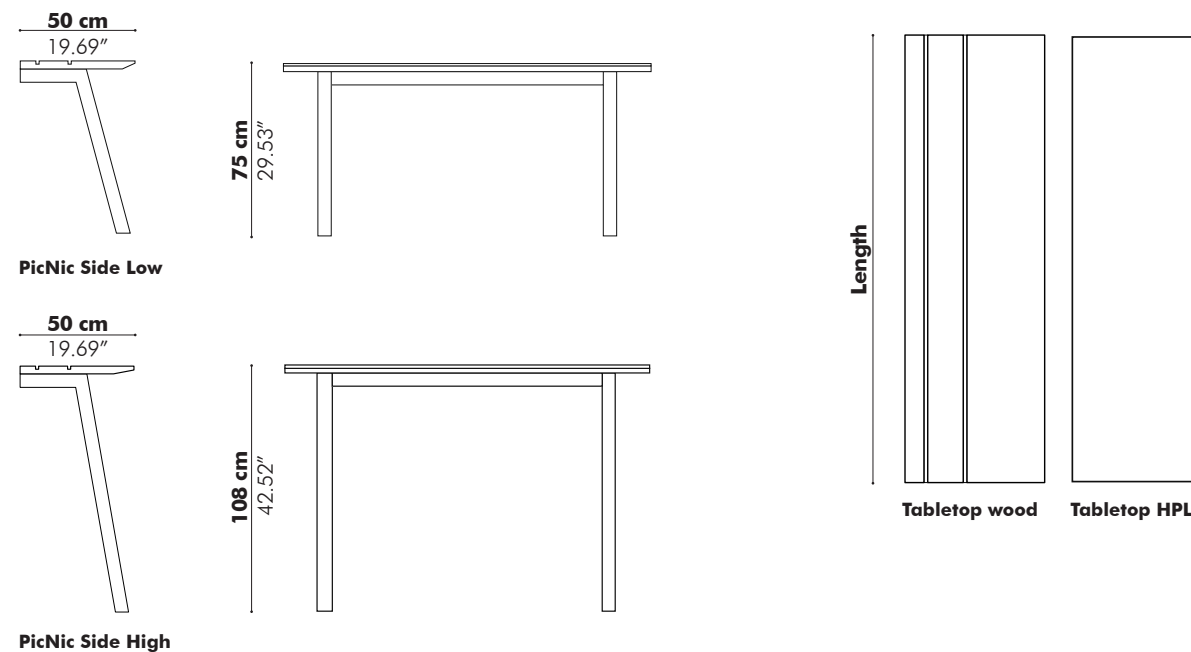

Side

Length	160 cm 62.99"	180 cm 70.87"	200 cm 78.74"	220 cm 86.61"	240 cm 94.49"

Depth 50 cm 19.68"

* HPL worktop always without grooves