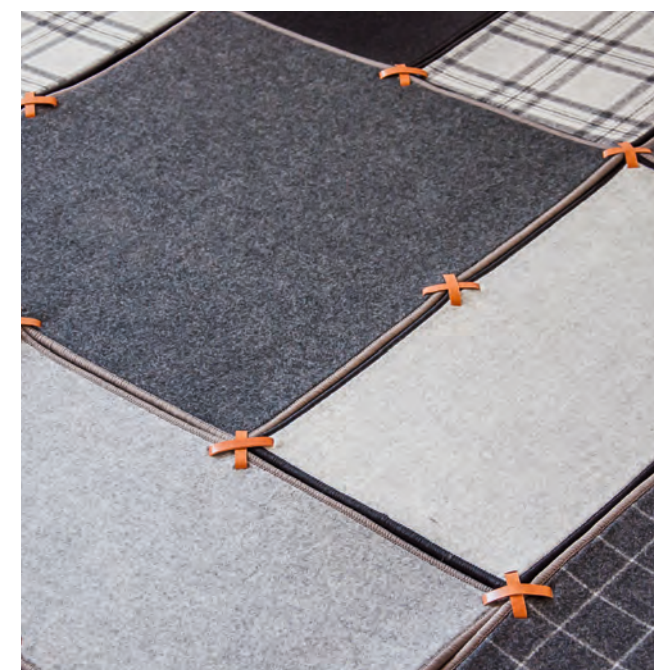

Acoustics

Acoustic Principles

Absorption

Acoustic Performance

High Tones

How to order

Pattern