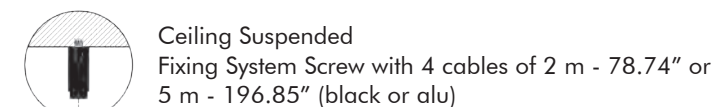

Mounting

Fixing system: horizontal and vertical use possible