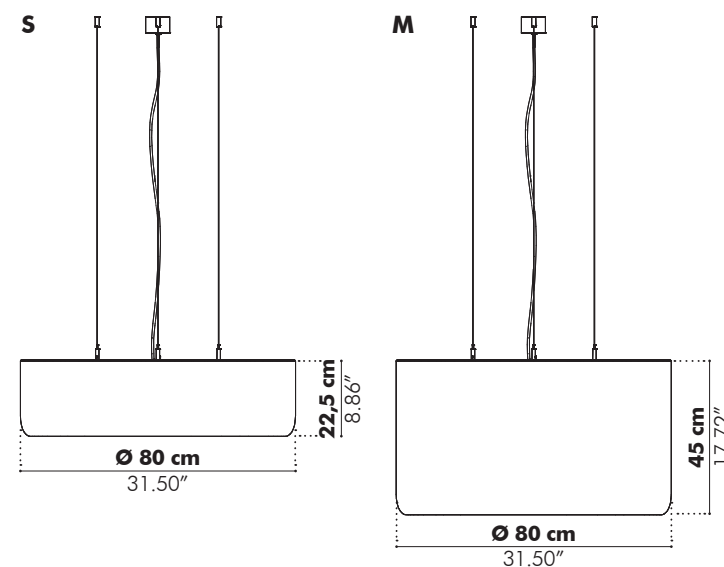

Dimensions

Finishes

Metal frame in white (RAL 9010)
Upholstery in fabric collections CAT A, B, C, D and E
(check our application overview p. 312)