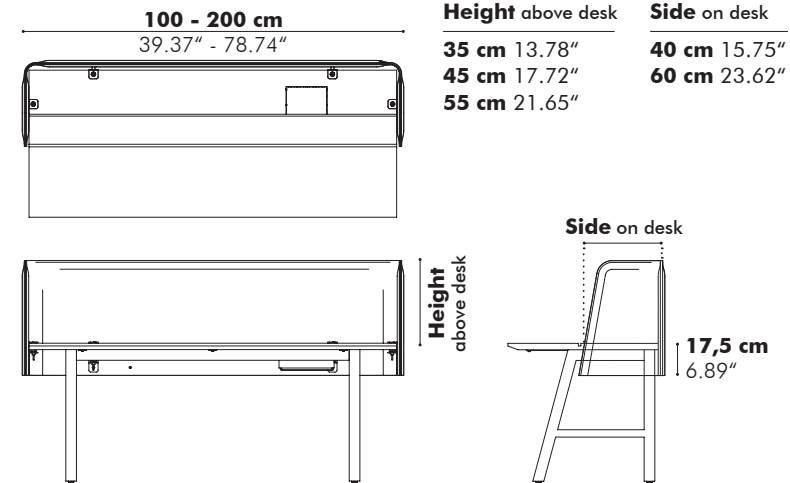

Dimensions

BuzziWrap Desk Full