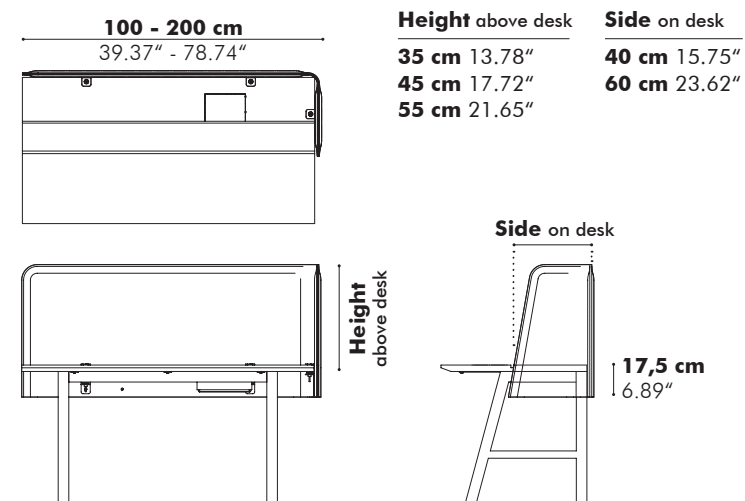

Dimensions

BuzziWrap Desk Full

BuzziWrap Desk Left

BuzziWrap Desk Right

Finishes

Cover in BuzziFelt

Mounting

Desk mounted
 Fix - L - worktop thickness 12 mm - 0.47" > 28 mm - 1.10"
 Fix - L Plus - worktop thickness 28 mm - 1.10" > 43 mm - 1.69"
 Fix - XL - worktop thickness 28 mm - 1.10" > 58 mm - 2.28"
 Fix - XXL - worktop thickness 78 mm - 3.07" > 98 mm - 3.86"
 Fixes in black (RAL 9005), white (RAL 9010) or alu color (RAL 9006)