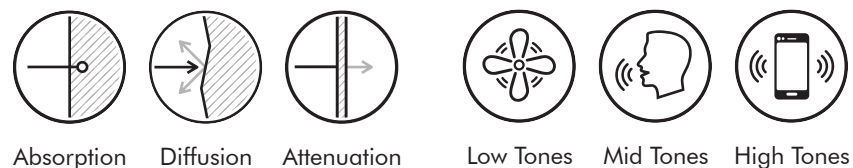

Acoustics

Acoustic Principles

Acoustic Performance

Absorption Diffusion Attenuation Low Tones Mid Tones High Tones

Options

Tablet

Powder coated metal in black (RAL 9005) with worktop in Ash Black Stained