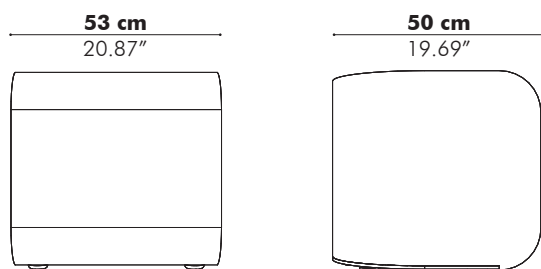

Models

Solo