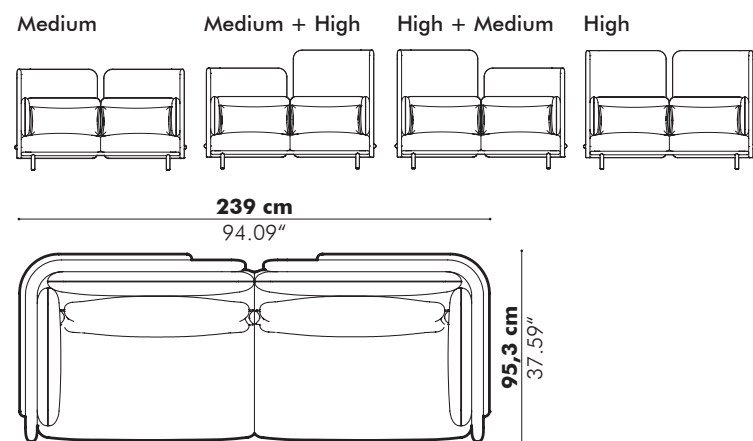

Models

Original AG103 - Left open

Original AG103 - Right open

Original AG102 - Left open

Original AG102 - Right open

Sofa AG112

Sofa AG111

Components

1. 1 | Shield large
   - 2 | Shield medium
   - 3 | Shield cushion
   - 4 | Seating cushion
   - 5 | Comfort back
   - 6 | Comfort arm*
   - 7 | Decorative cushion*
2. Optional

Finishes

Frame powder coated metal in black (RAL 9005)
Shields in CAT A, B, C, D, E, F
Seating cushions in CAT A, B, C, D, E, F, Leather
Comfort and decorative cushions upholstered in CAT A, B, C, D, E, F and Leather
(check our application overview p. 312)