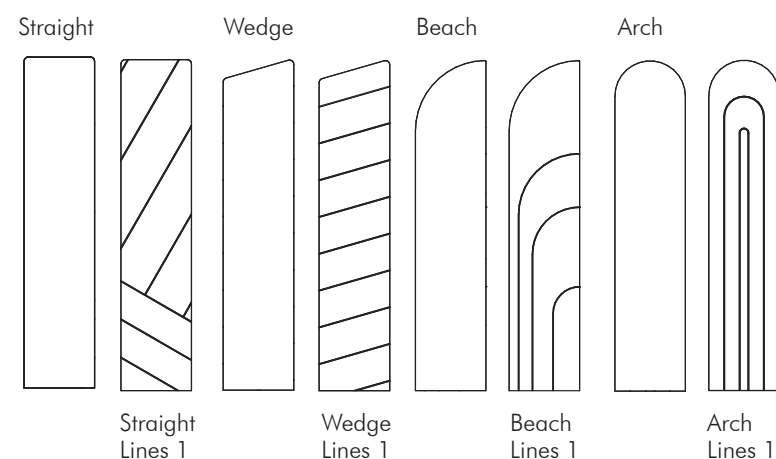

— By Alain Gilles

Acoustical performance and privacy with a twist

New additions to the BuzziBlinds Classic. The new generation of BuzziBlinds offers 4 different shapes of the fins covered with plain BuzziFelt. The innovative v-cut technique strengthens the architectural and minimal look. The rhythm and tonalities created by the orientation of the v-cut add a dynamic of depth to any space.

Dimensions

	Height Blind	Total Height
M	150 cm 59.06"	155,3 cm 61.14"
L	185 cm 72.83"	190,3 cm 74.92"

Baseplate

Models & Patterns

Blinds

Finishes

Cover in BuzziFelt
Extra layer in fabric collections CAT A, B, C, D, E, F possible for Blinds without v-cut lines. (check our application overview p. 312)
Baseplate in black (RAL 9005) or white (RAL 9010)