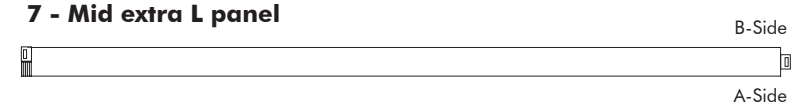

7 - Mid extra L panel