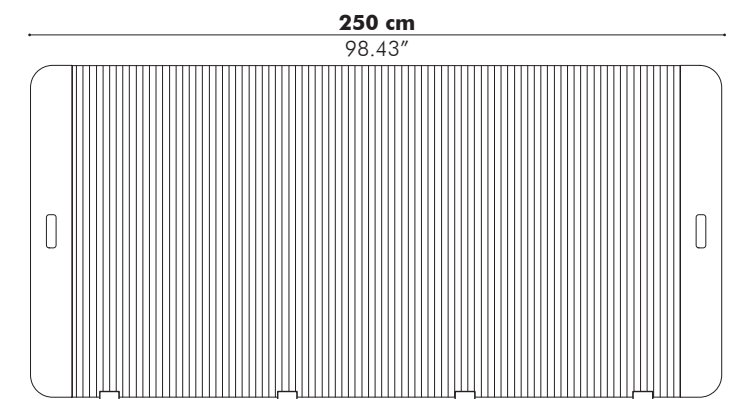

Dimensions

Height

120 cm 47.24"

150 cm 59.06"

Finishes

2 layers of Sliced BuzziFelt with Felt core
Handles in felt & 4 feet in wood

Options

Different color front/back