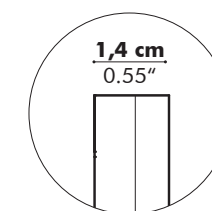

Horizontal stripes

*For US production of vertical stripes max height 48", max width 79"

Finishes

Sliced BuzziFelt in unicolor, bicolor or multicolor
When installing several panels next to each other the stripes will not be in a continuous line
The seam will be visible (this is for all versions)
Variation in color & density may occur

Mounting

Self-adhesive backlayer
Not recommended for ceiling applications