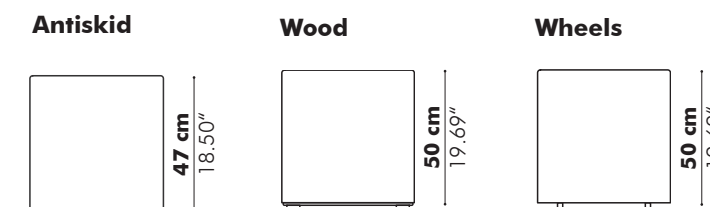

Bottom

Finishes

Upholstery in fabric collections CAT A, B, C, D, E, F (check our application overview p. 312)

Acoustics

Acoustic Principles

Absorption Diffusion

Acoustic Performance

Low Tones Mid Tones High Tones

How to order

Model
Bottom
Fabric (CAT > collection > color)