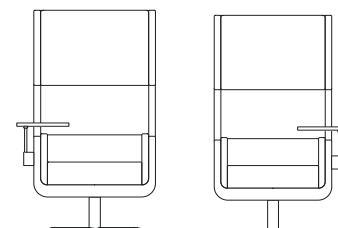

Different color inside / outside

Tablet

Tablet 28 x 23 cm | 11.02" x 9.06"
RAL 7022 (umbra grey)

Tablet left

Tablet right

Acoustics

Acoustic Principles

Absorption Diffusion Attenuation