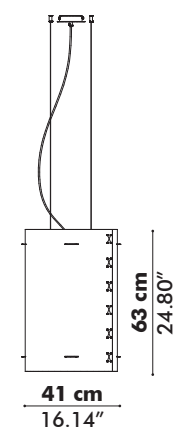

Models

XL Low