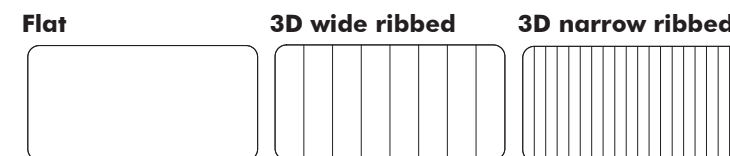

Patterns

Finishes

Upholstery in fabric collections CAT A, B, C, D, E
(check our application overview p. 312)

Mounting

- Wall Mounted
  Fixing System Wall
  incl. 2 x 2 wooden brackets
- Ceiling Suspended
  Fixing System Screw with 4 cables of 2 m - 78.74" or
  5 m - 196.85" (black or alu)
- Ceiling Suspended
  Fixing System Magnet with 4 cables of 2 m - 78.74" or
  5 m - 196.85" (black or alu)