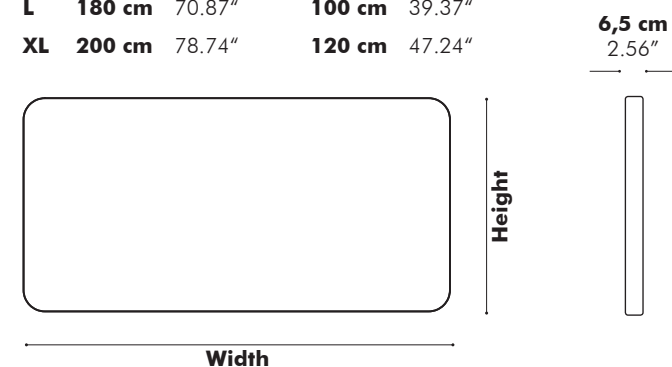

Dimensions

	Height		Width	
S	120 cm	47.24"	80 cm	31.50"
M	160 cm	62.99"	80 cm	31.50"
L	180 cm	70.87"	100 cm	39.37"
XL	200 cm	78.74"	120 cm	47.24"

Acoustics

Acoustic Principles

Absorption Diffusion Attenuation