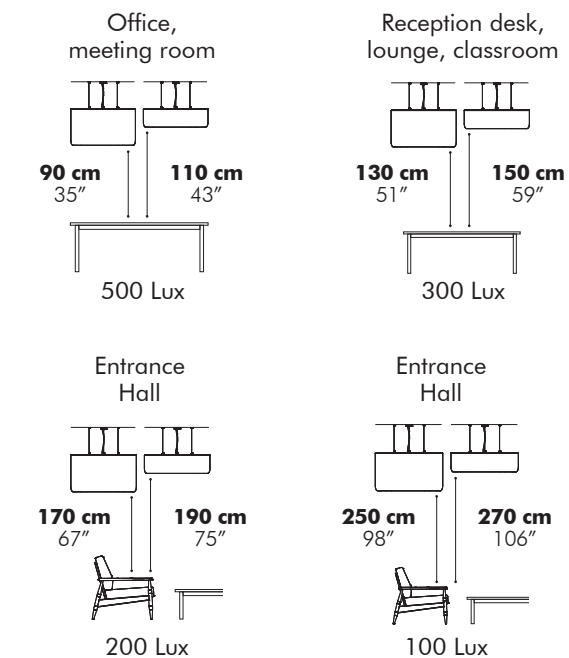

* According to EN12464

Acoustics

Acoustic Principles

Absorption Diffusion

Acoustic Performance

Low Tones Mid Tones High Tones

How to order

Fabric (CAT > collection > color)
Mounting option
Size