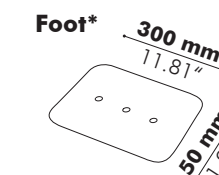

F XL

U

Y L

Y L-plus

Y XL

Twin Light**

* Foot only to be used with BuzziDesk:
 H ≤ 40 cm - 15.75" and W ≤ 160 cm - 62.99"
 ** Screws included

BuzziDesk Cross