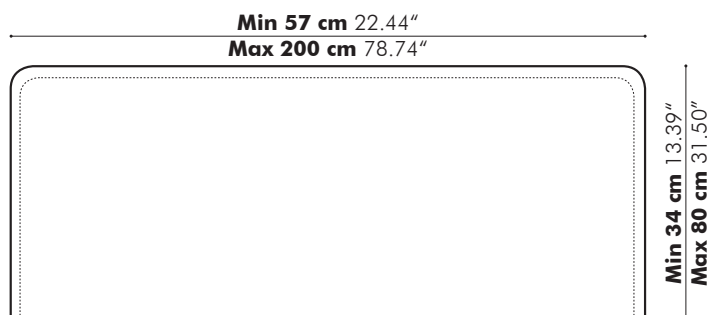

Dimensions