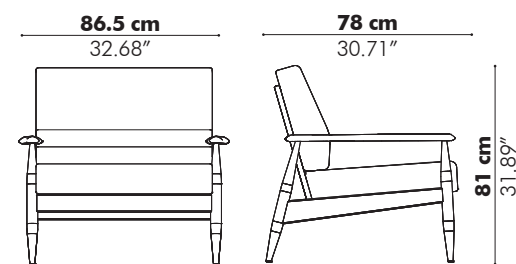

Models

ST911