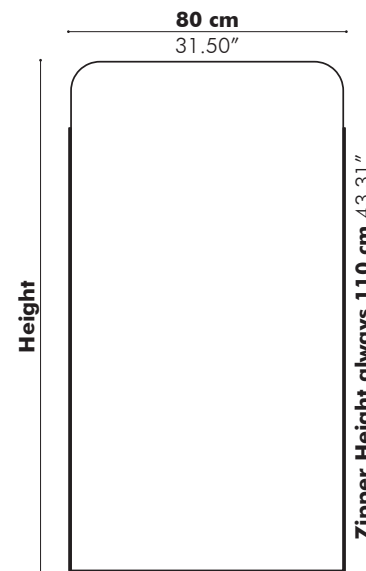

BuzziScreen Mix