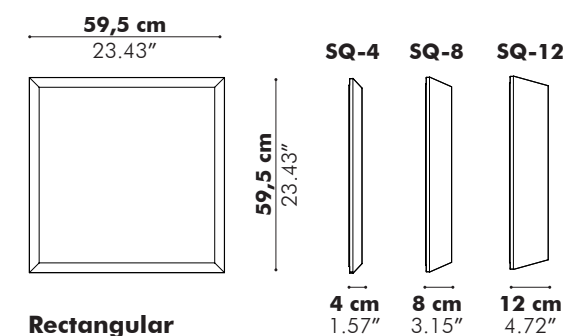

Models

Square