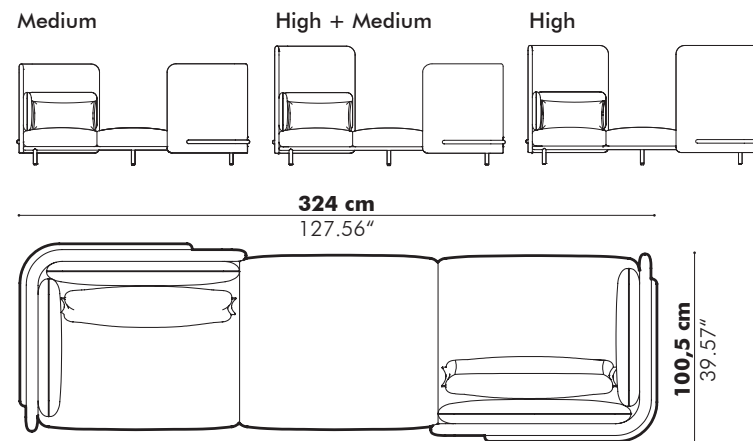

Models

Original AG103 - Left open