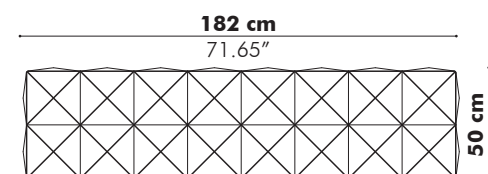

BuzziCube 3D

— by BuzziSpace Studio

Sound-absorbing 3D pouf

A high-design pouf that is unique in its class thanks to its revolutionary form and high-tech production process. The 3D foam covered with a variety of BuzziSpace fabrics gives it a unique touch.

Models

Quatro

L Right

L Left

T

Bottom

Patterns

Finishes

Upholstery in fabric collections CAT A, E (check our application overview p. 312)

Acoustics

Acoustic Principles

Absorption Diffusion

Acoustic Performance

Low Tones Mid Tones High Tones

How to order

Model
Bottom
Pattern
Fabric (CAT > collection > color)