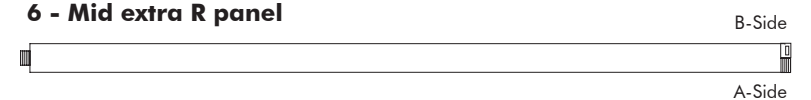

6 - Mid extra R panel