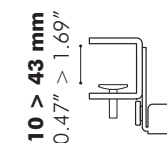

Dimensions

Finishes

Cover in BuzziFelt
Extra layer in fabric collections CAT A, B, C, D, E, F possible
(check our application overview p. 312)
BuzziFix in black (RAL 9005), white (RAL 9010) or alu color (RAL 9006)

Options

Bicolor

Acoustics

Acoustic Principles

Absorption Diffusion Attenuation

Acoustic Performance

Mid Tones High Tones

How to order

Size (W x H)
Fabric (CAT > collection > color)
Straight or Round corner
BuzziFix
Options

BuzziFix

Bold

L

L-Plus

XL

Twin**

Magnet*

Part A

Part D

Part B

Part C

* Magnet only to be used for BuzziDesk:
H ≤ 40 cm - 15.75" and W ≤ 160 cm - 62.99"
** Screws included

Thin

F L

F L-plus

F XL

U

Y L

Y L-plus

Y XL

Twin Light**

* Foot only to be used with BuzziDesk:
H ≤ 40 cm - 15.75" and W ≤ 160 cm - 62.99"
** Screws included