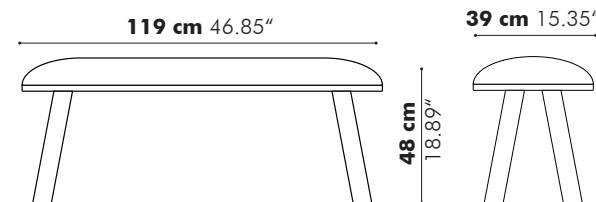

Looking for a pure wood stool? BuzziMilk Stool AllWood is pure simplicity and strong design.

Models

Stool

Counter

Bar

Bench

Stool All Wood

Tile Small