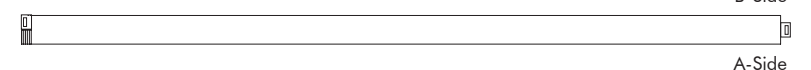

7 - Mid extra L panel