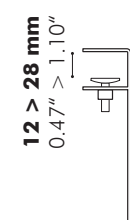

Part A

Part D

Part B

Part C

* Magnet only to be used for BuzziDesk:
 H ≤ 40 cm - 15.75" and W ≤ 160 cm - 62.99"
 ** Screws included

Thin

F L

F L-plus