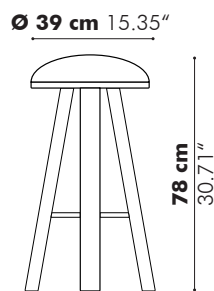

Models

Stool

Counter

Bar

Bench

Stool All Wood

Tile Small

Tile Large

Finishes

Frame

Seating upholstery in fabric collections CAT A, B, C, D, E, F & Leather (check our application overview p. 312)

How to order

Model
Wood finish (not for tiles)
Fabric (CAT > collection > color)
Bench Tartan: straight or diagonal orientation fabric