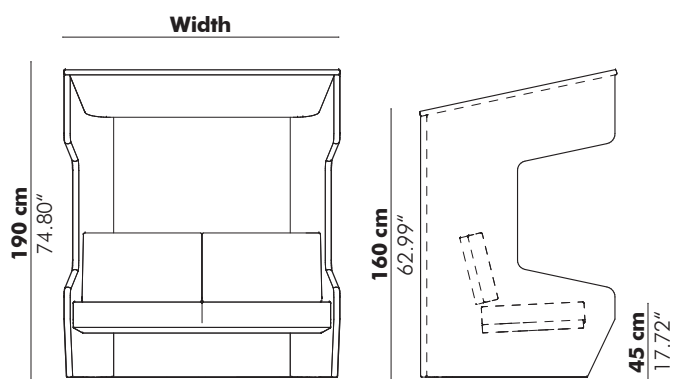

Predefined setups

Booth

	Width	
S	130 cm	51.18"
M	170 cm	66.93"
L	210 cm	82.68"

Booth Standing

Hub

	Width	
S	130 cm	51.18"
M	170 cm	66.93"
L	210 cm	82.68"

Hub Open

Finishes