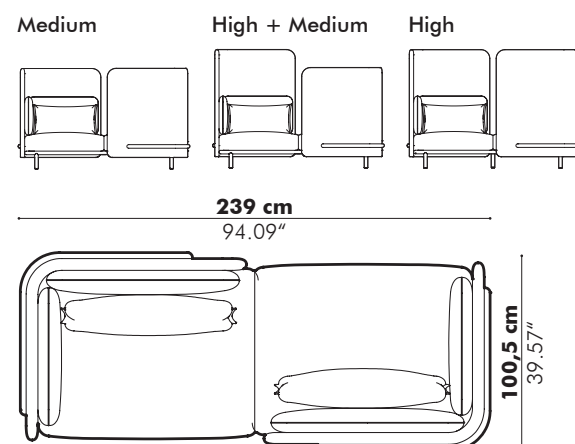

Original AG102 - Left open