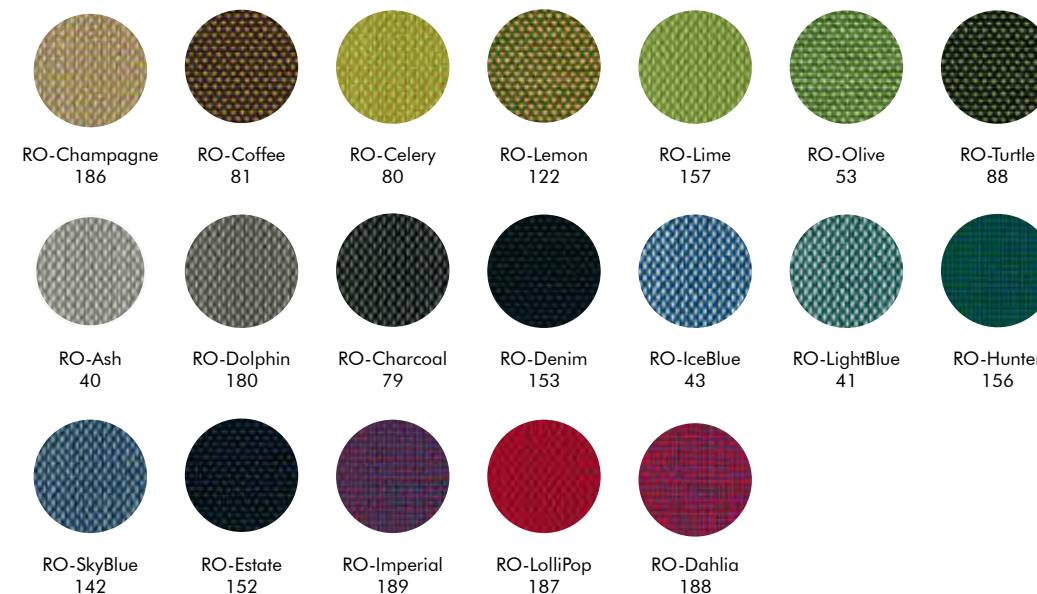

Rough

Composition 100% Polyacryl
Weight 456 g/m² | 13.45 oz/yd²
Width 148 cm | 58.27"
Thickness 1,2 mm | 0.047"
Abrasion resistance 40.000 Martindale
Flammability EU: EN 1021.1/2006 | BS EN 1021.1/2006 (cigarette)
US: CAL TB 117
Fastness to light EU: 5
Fastness to rubbing EU: Wet: 3 | Dry: 3
Maintenance Vacuum clean regularly. Don't wash. Don't remove the Rough from the product. Treat spillages immediately. Professional dry clean or wipe clean with a pH neutral soap and a damp cloth.