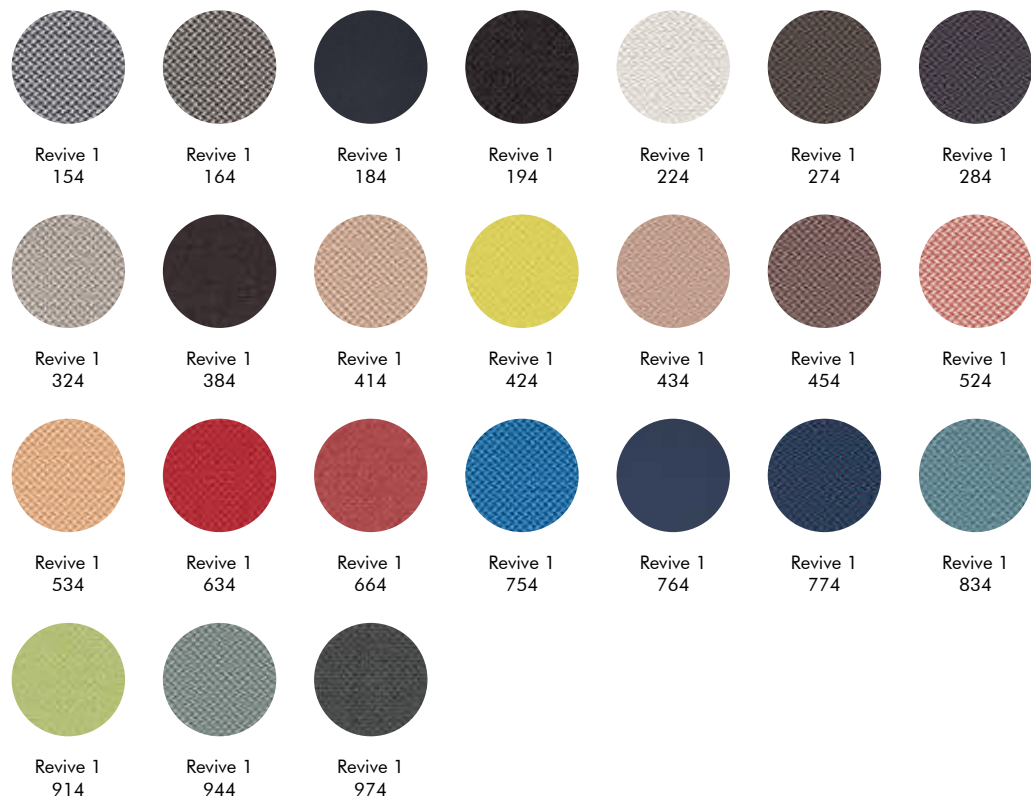

CAT A

FABRIC
ROUGH
TREVIRA CS+
TREVIRA CS
REVIVE 1
REVIVE 2

Revive 1

Composition 100% recycled polyester FR
Weight 430 g/lin.m
Width 140 cm | 55.11"
Abrasion resistance 60.000 Martindale rubs, EN ISO 12947
Flammability EN 1021-1/2 | DIN 4102 B1 | Önorm B1/Q1
UNI 9175 1IM | US Cal. Tech. Bull. 117
IMO A.652 (16)
Fastness to light Note 5-7, ISO 105-B02
Fastness to rubbing (ISO) dry 5, wet 4-5
Pilling Note 4-5, EN ISO 12945
Maintenance Vacuuming and dry cleaning.
Washable at max. 60°C.
Drip drying.