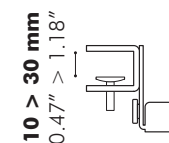

BuzziFix

Bold

L