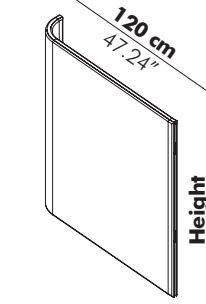

J-connect Left

L