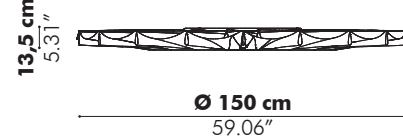

Models

Ripple M

Ripple L

Edel M

Edel L

Finishes

Pleat in BuzziFelt: OffWhite, StoneGrey, Lime, Anthracite
Extra layer of fabric (CAT A) possible on BuzziFelt OffWhite or Anthracite (check our application overview p. 312)
Lace in OffWhite or Black

Mounting

Wall Mounted (only for Edel)
Fixing System Wall
Central wooden support in ash white wash or ash black stained
excl. mounting hook

Ceiling Suspended
Fixing System Screw with 3 cables of 2 m - 78.74" or
5 m - 196.85" (black or alu)

Acoustics

Acoustic Principles

Absorption

Diffusion

Acoustic Performance

Mid Tones

High Tones

How to order

Size
Model
Mounting System
Color lace