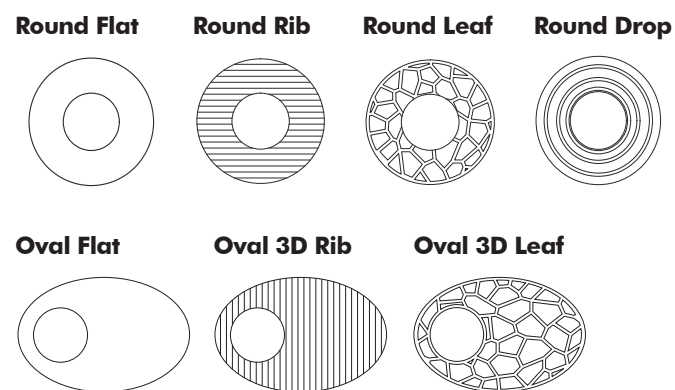

Dimensions

Patterns

Mounting

White metal ceiling canopy and transparent power cable.

* Moon Oval with additional cable & Fixing System Screw.

Finishes

Upholstery in fabric collections CAT A, B, C, D, E (check our application overview p. 312)