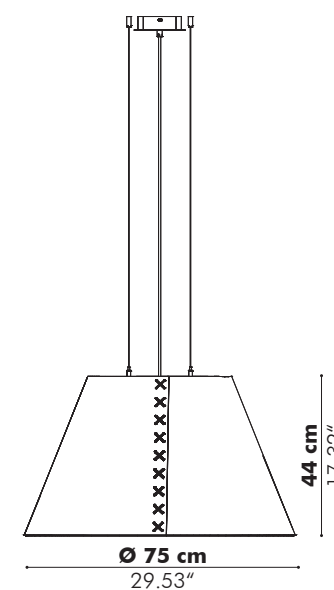

Models

M

Finishes

Metal frame in black (RAL 9005), white (RAL 9010), alu (RAL 9006) or fluorescent orange (RAL 2005)
Shade in one layer of BuzziFelt
Color lace in black, white or fluorescent orange

Acoustics

Acoustic Principles

Absorption Diffusion

Acoustic Performance

Mid Tones High Tones

Mounting

Ceiling Suspended
Fixing System Screw with 2 cables of 2 m - 78.74" or 5 m - 196.85" (black or alu)

Light

Retrofit

Excl. lightbulb
E27, max 60W
(EU-CE/CB certified)
E26, max 100W
(US-cULus listed)

Black or white metal ceiling canopy
Fabric power cable in black, red or fluorescent orange* (CE only)

CE certified / cULus listed

LED Globe

Input Voltage: 110 - 240V
Input Frequency: 50/60Hz
Lumen Output: 1500 lumen
Color Temperature: 3000K
Color Rendering Index: 90
1-10V dimmable

Black metal ceiling canopy
Fabric power cable in black

CE/CB certified / cULus listed

How to order

- Color frame
- BuzziFelt color
- Color lace
- Mounting option
- Light option
- Color power cable (Retrofit)
- Color ceiling canopy (Retrofit)