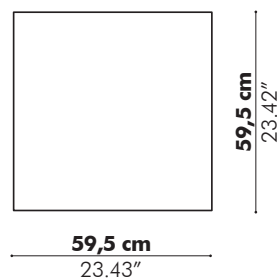

Models

Square

SQ-4-8-12-Wedge