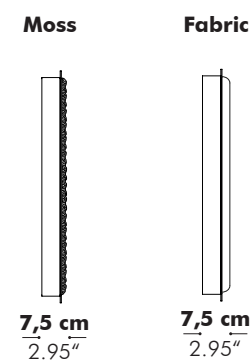

BuzziMood

— by Cory Grosser + Associates

Lift up your mood

Let your imagination run wild and create your own graphic wall art. BuzziMood is an acoustical wall solution that offers the possibility to combine materials found in nature with upholstered pads in a range of different fabrics and geometrical shapes. This blend mitigates noise and serves as a natural air humidity indicator too when mixed with moss panels. Choose between two moss colors, a light and dark green, to create varying degrees of contrast against the metal frames. As the name suggests, this acoustic solution will undoubtedly lift up your mood in any setting.

Models

Panels

Finishes

Metal frame in black (RAL 9005) or fluo yellow (RAL 1016)
Panel in moss (light green or dark green) or upholstered in fabric
collections CAT A, B, C, D, E, F
(check our application overview p. 312)

Acoustics

Acoustic Principles

Absorption

Acoustic Performance

Mid Tones High Tones

How to order

Model
Color frame
Panel (moss or fabric)
Color panel: color moss / fabric (CAT > collections > color)